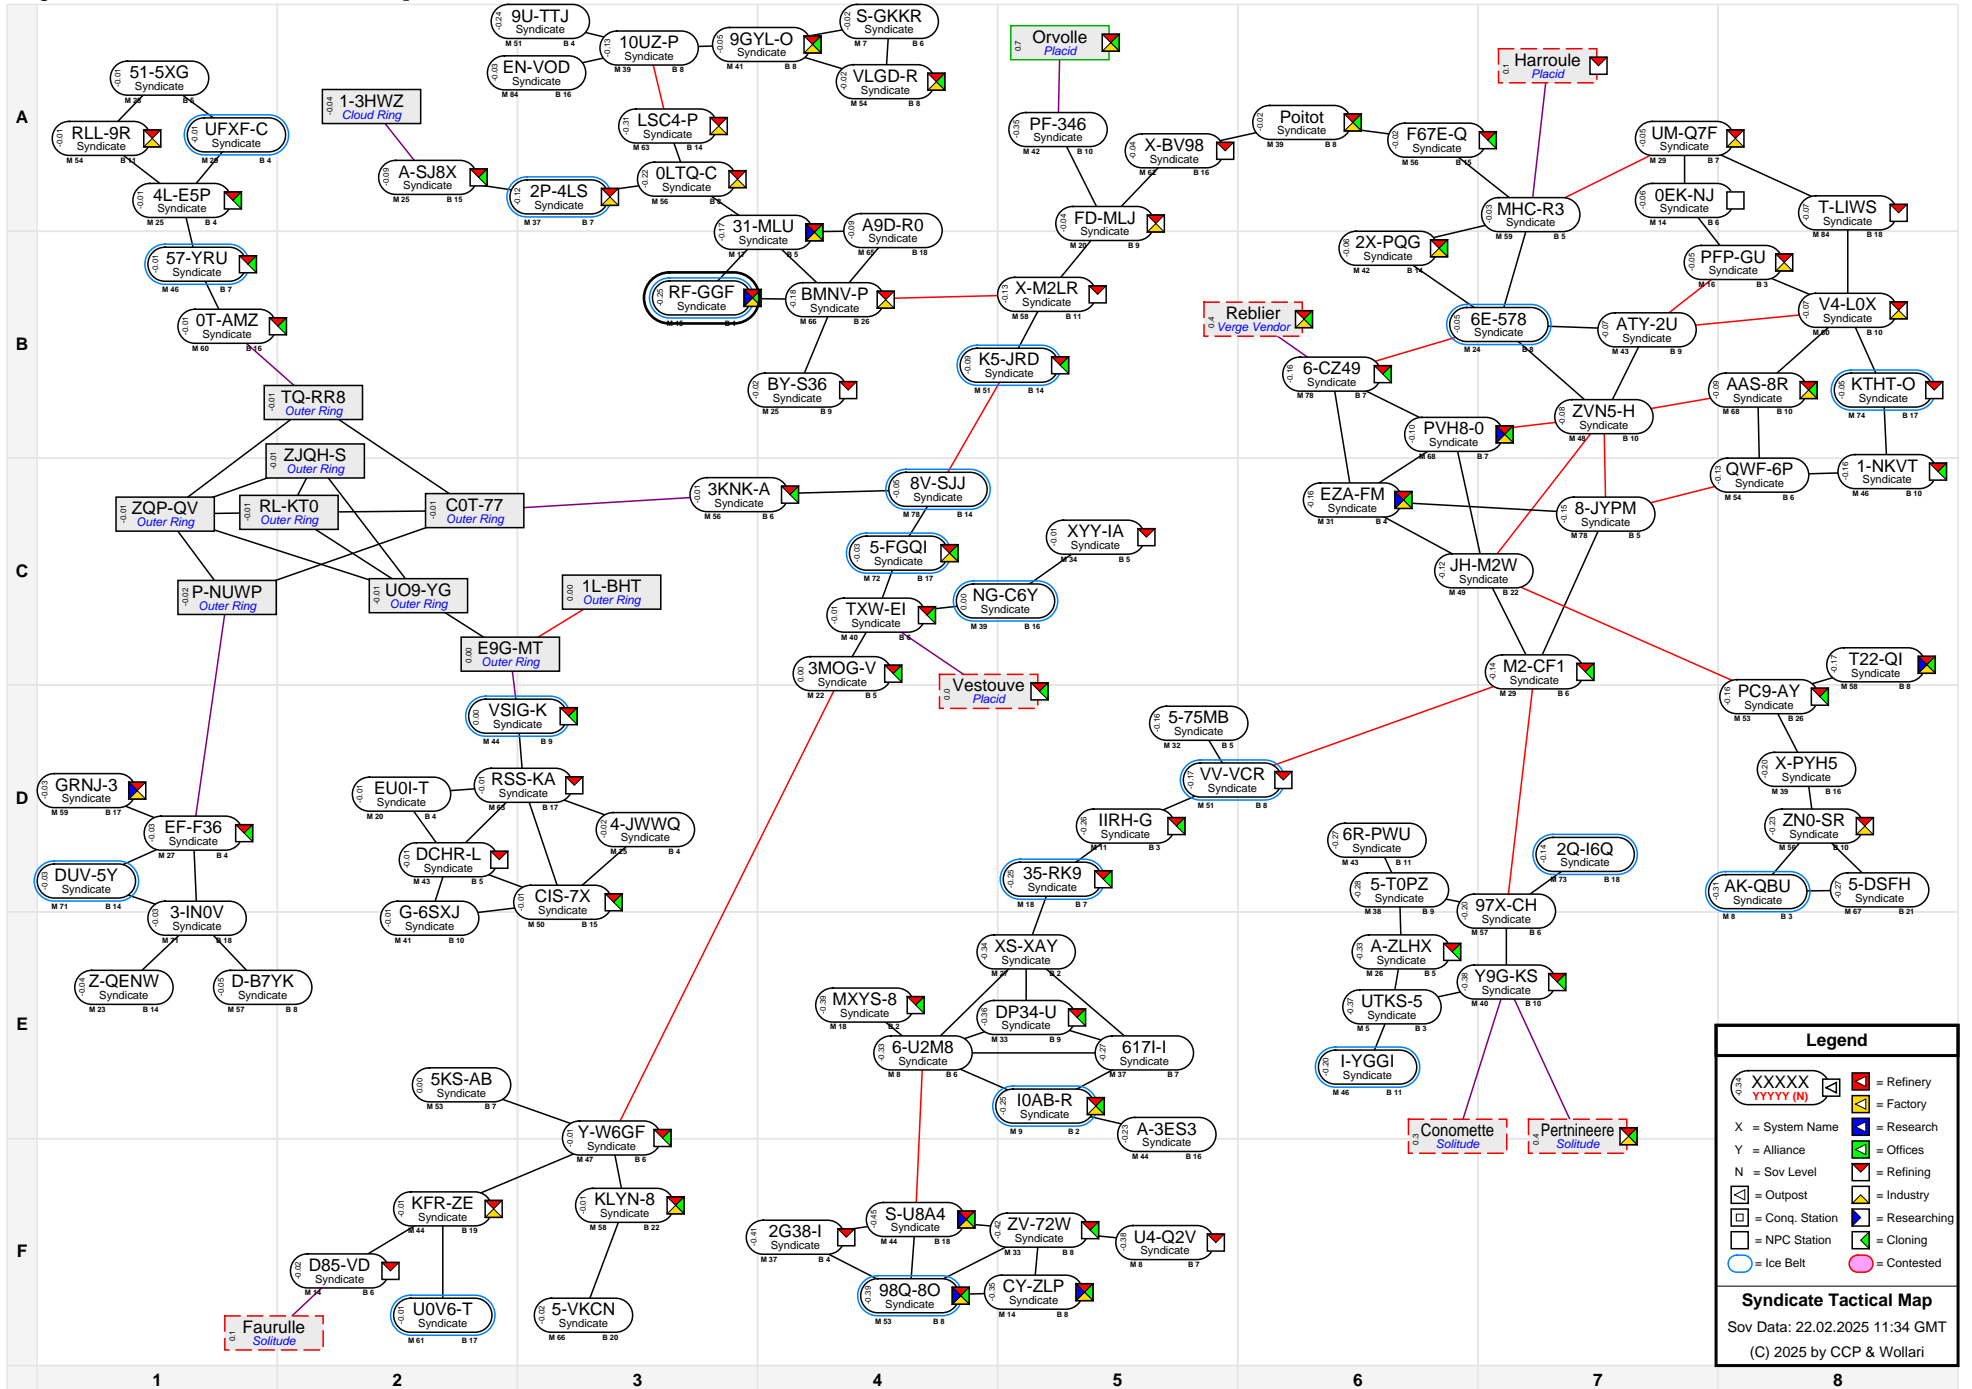

# Syndicate Tactical Map

**Legend**

XXXXX YYYYY (N) = Refinery  
 X = System Name  
 Y = Alliance  
 Y = Research  
 N = Sov Level  
 N = Refining  
 [ ] = Outpost  
 [ ] = Conq. Station  
 [ ] = NPC Station  
 [ ] = Industry  
 [ ] = Cloning  
 [ ] = Contested

**Syndicate Tactical Map**  
 Sov Data: 22.02.2025 11:34 GMT  
 (C) 2025 by CCP & Wollari