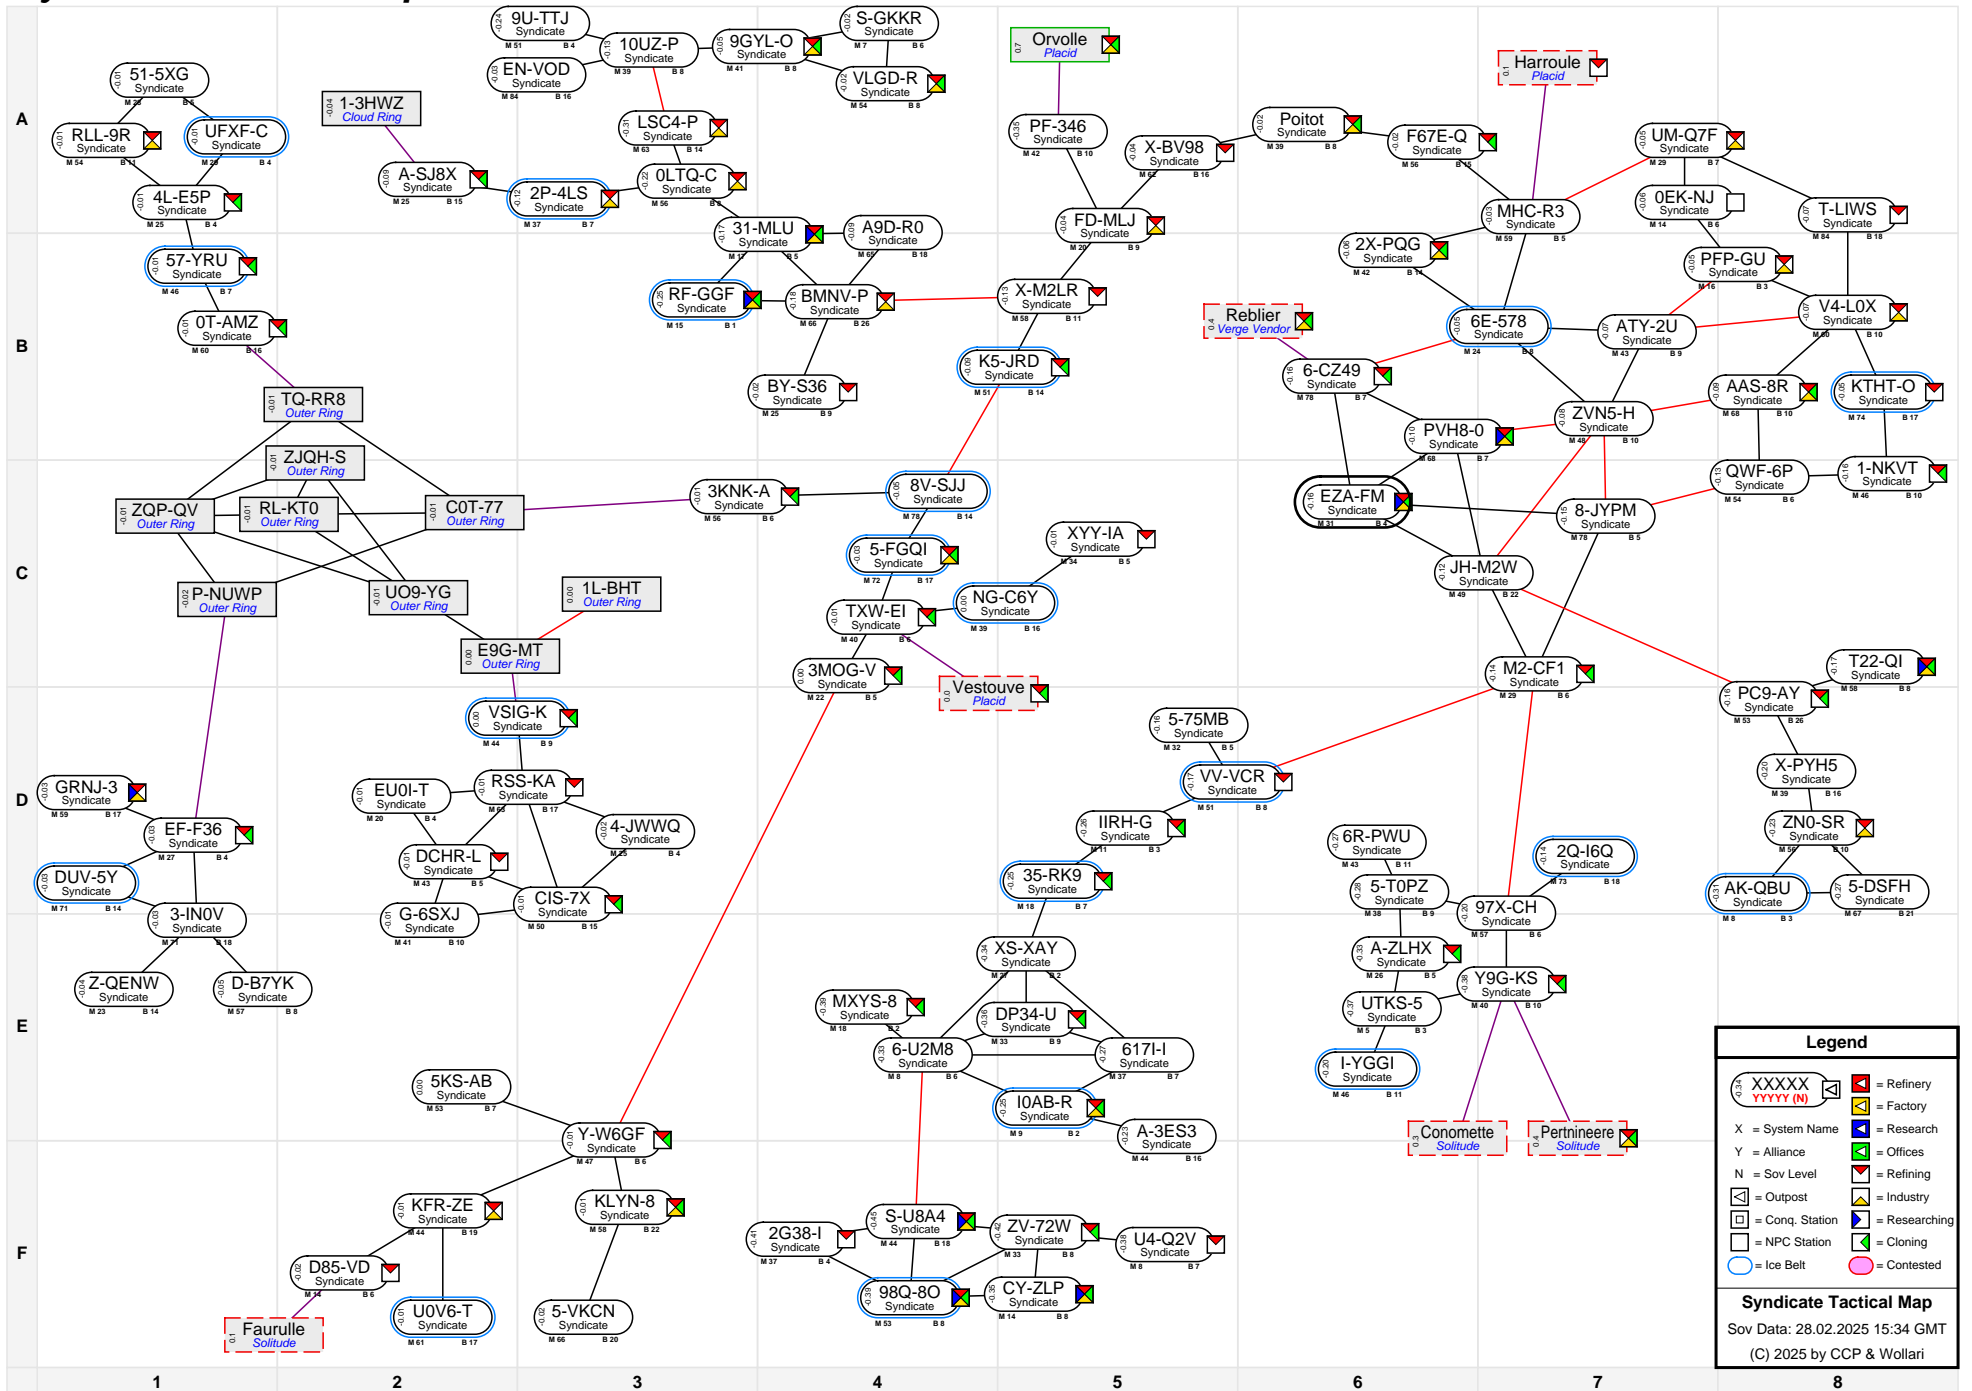

Syndicate Tactical Map

Legend

- XXXXX (red) = Refinery
- YYYY (N) (yellow) = Factory
- X = System Name
- Y = Alliance
- Y = Research
- N = Sov Level
- N = Offices
- N = Refining
- N = Outpost
- N = Industry
- N = Conq. Station
- N = Researching
- N = NPC Station
- N = Cloning
- N = Contested

Syndicate Tactical Map
 Sov Data: 28.02.2025 15:34 GMT
 (C) 2025 by CCP & Wollari