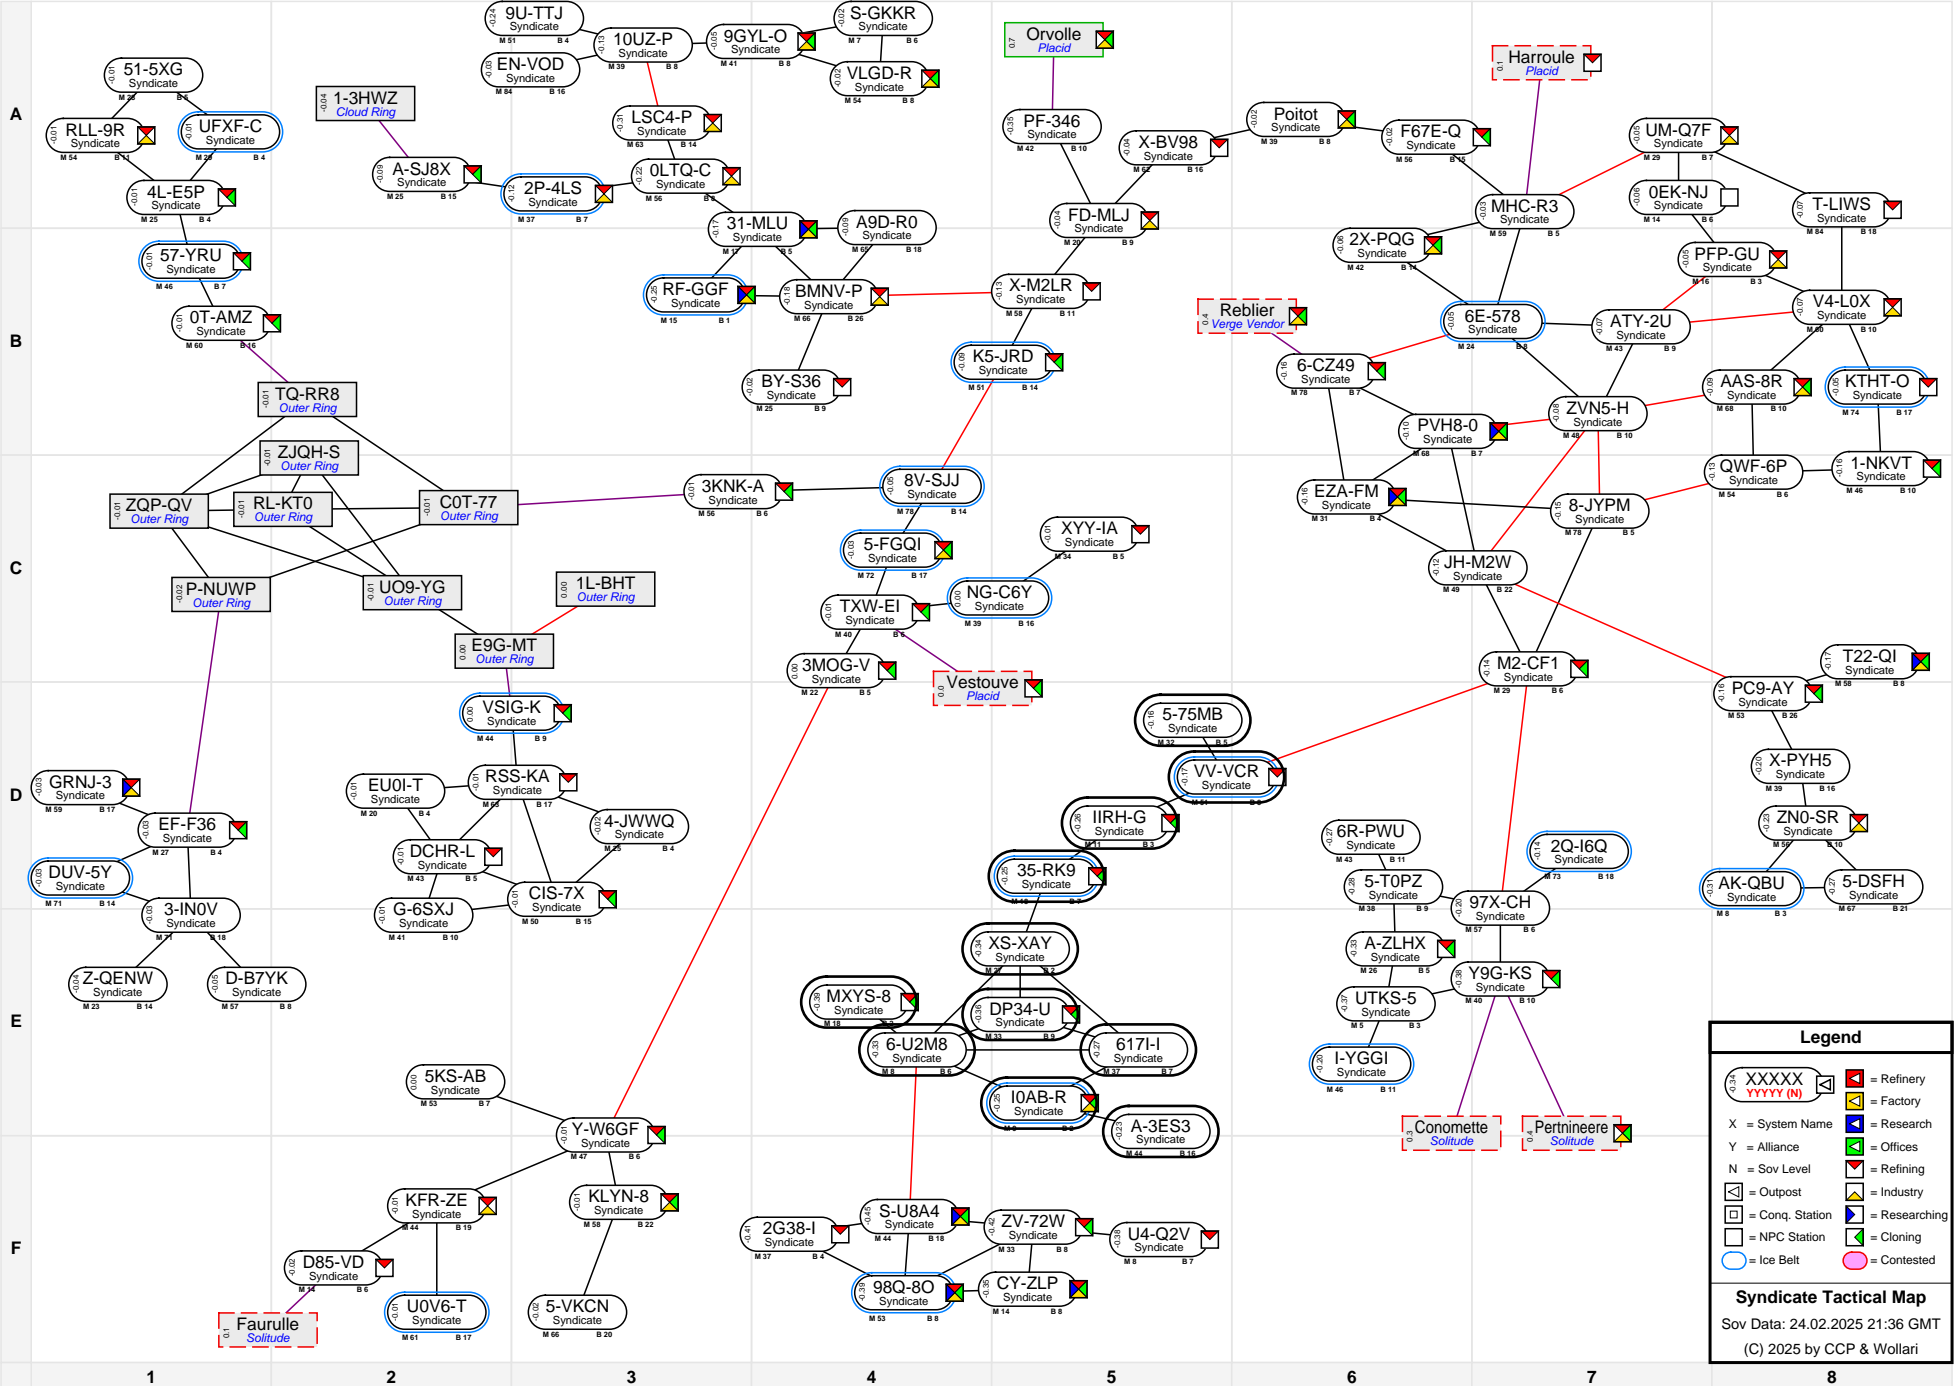

Syndicate Tactical Map

Legend

- XXXXX (with icon) = Refinery
- YYYY (with icon) = Factory
- X = System Name
- Y = Alliance
- N = Sov Level
- (with icon) = Outpost
- (with icon) = Conq. Station
- (with icon) = NPC Station
- (with icon) = Research
- (with icon) = Offices
- (with icon) = Refining
- (with icon) = Industry
- (with icon) = Cloning
- (with icon) = Contested

Syndicate Tactical Map
 Sov Data: 24.02.2025 21:36 GMT
 (C) 2025 by CCP & Wollari