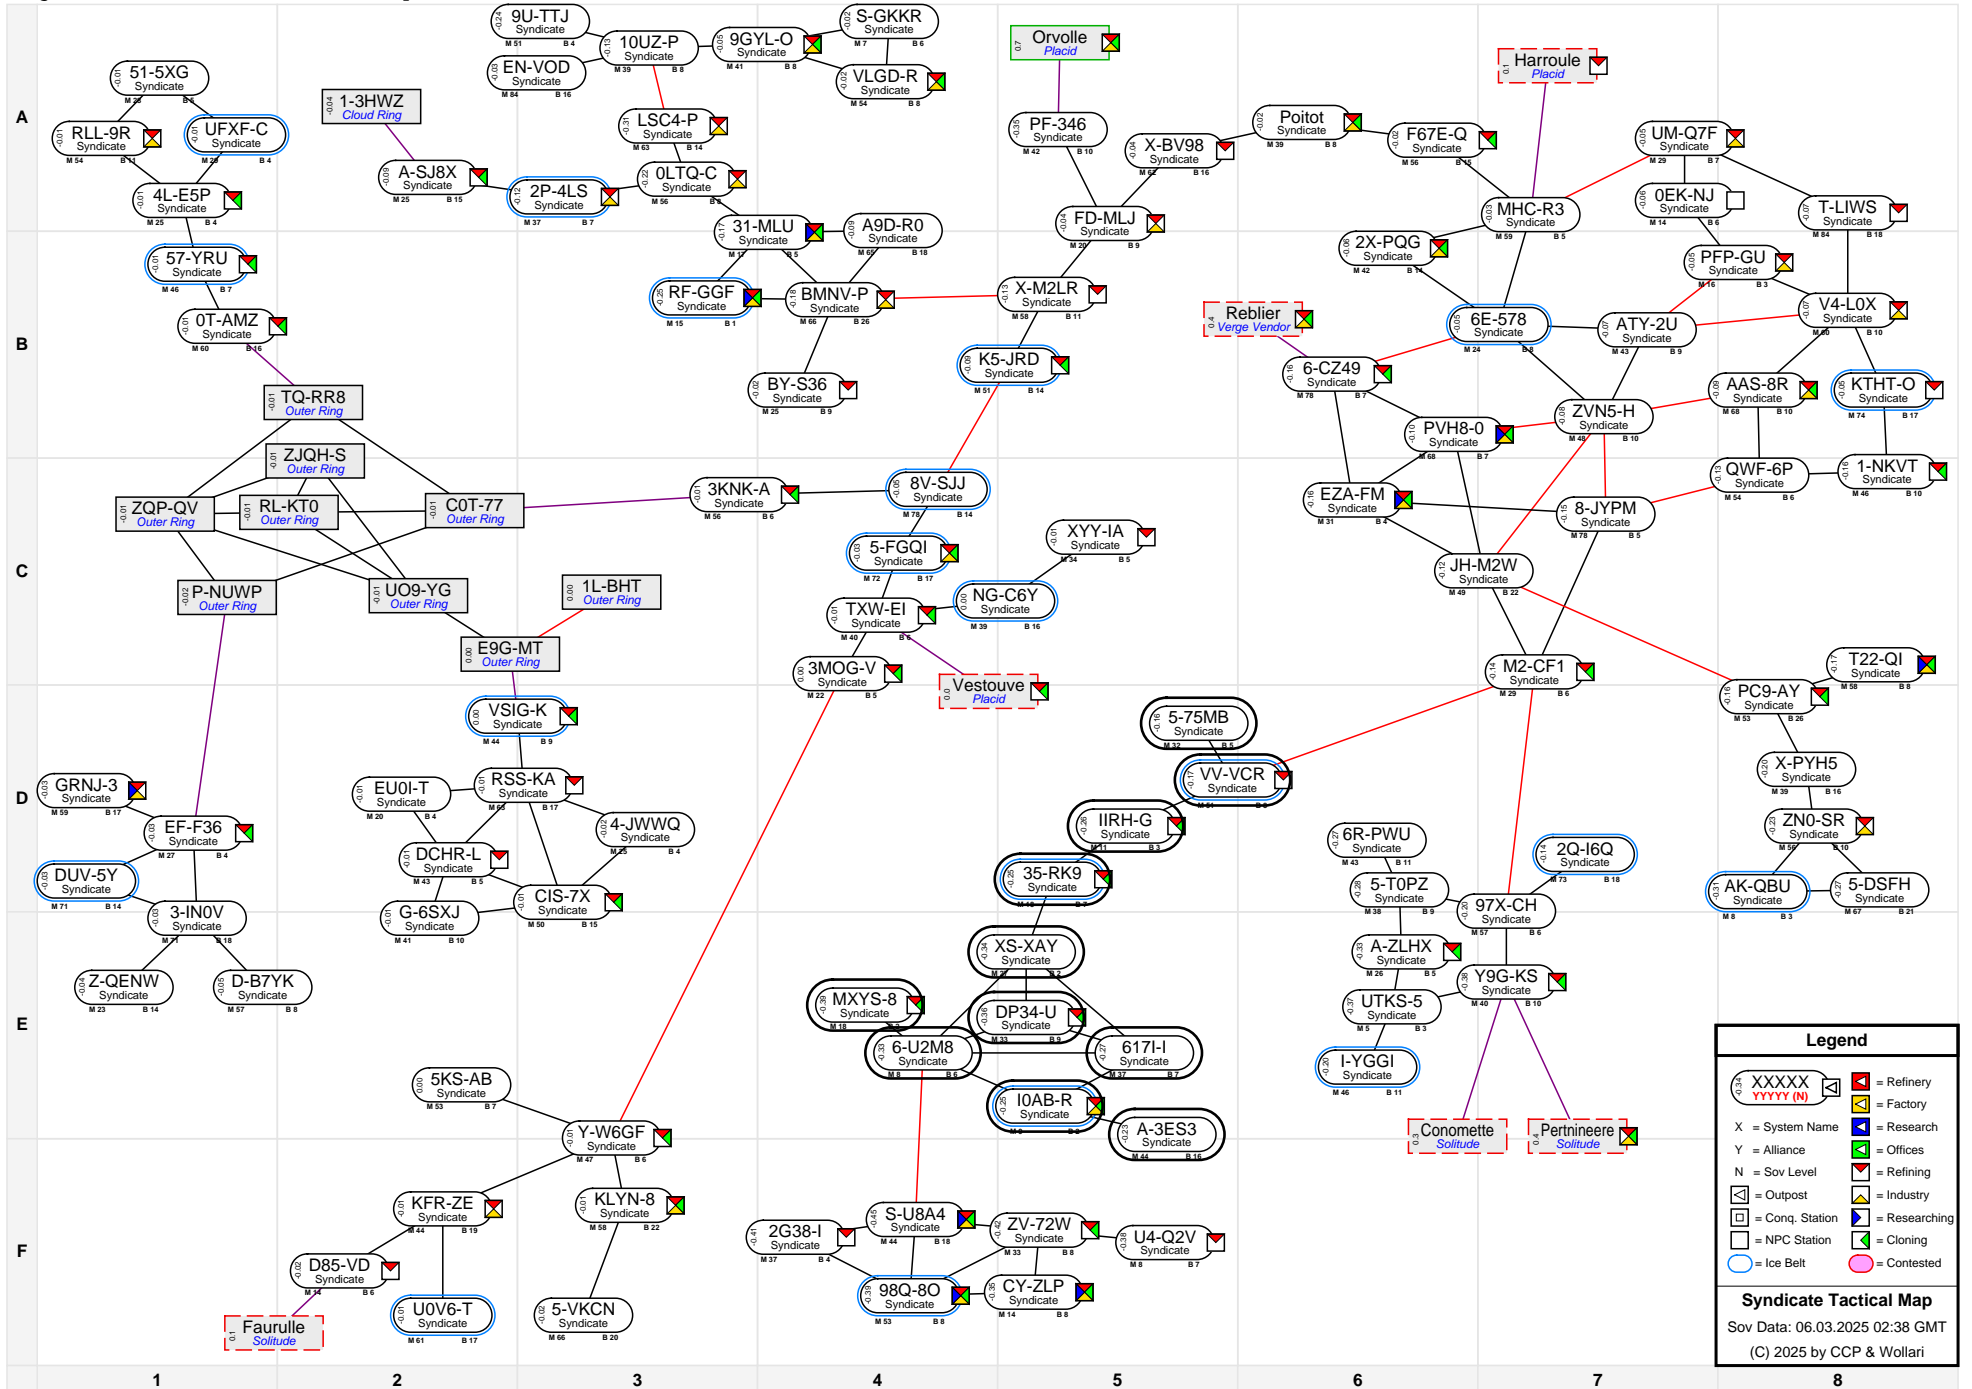

# Syndicate Tactical Map

Legend	
	= Refinery
	= Factory
	= Research
	= Offices
	= Refining
	= Industry
	= Conq. Station
	= Researching
	= NPC Station
	= Cloning
	= Contested

**Syndicate Tactical Map**  
 Sov Data: 06.03.2025 02:38 GMT  
 (C) 2025 by CCP & Wollari