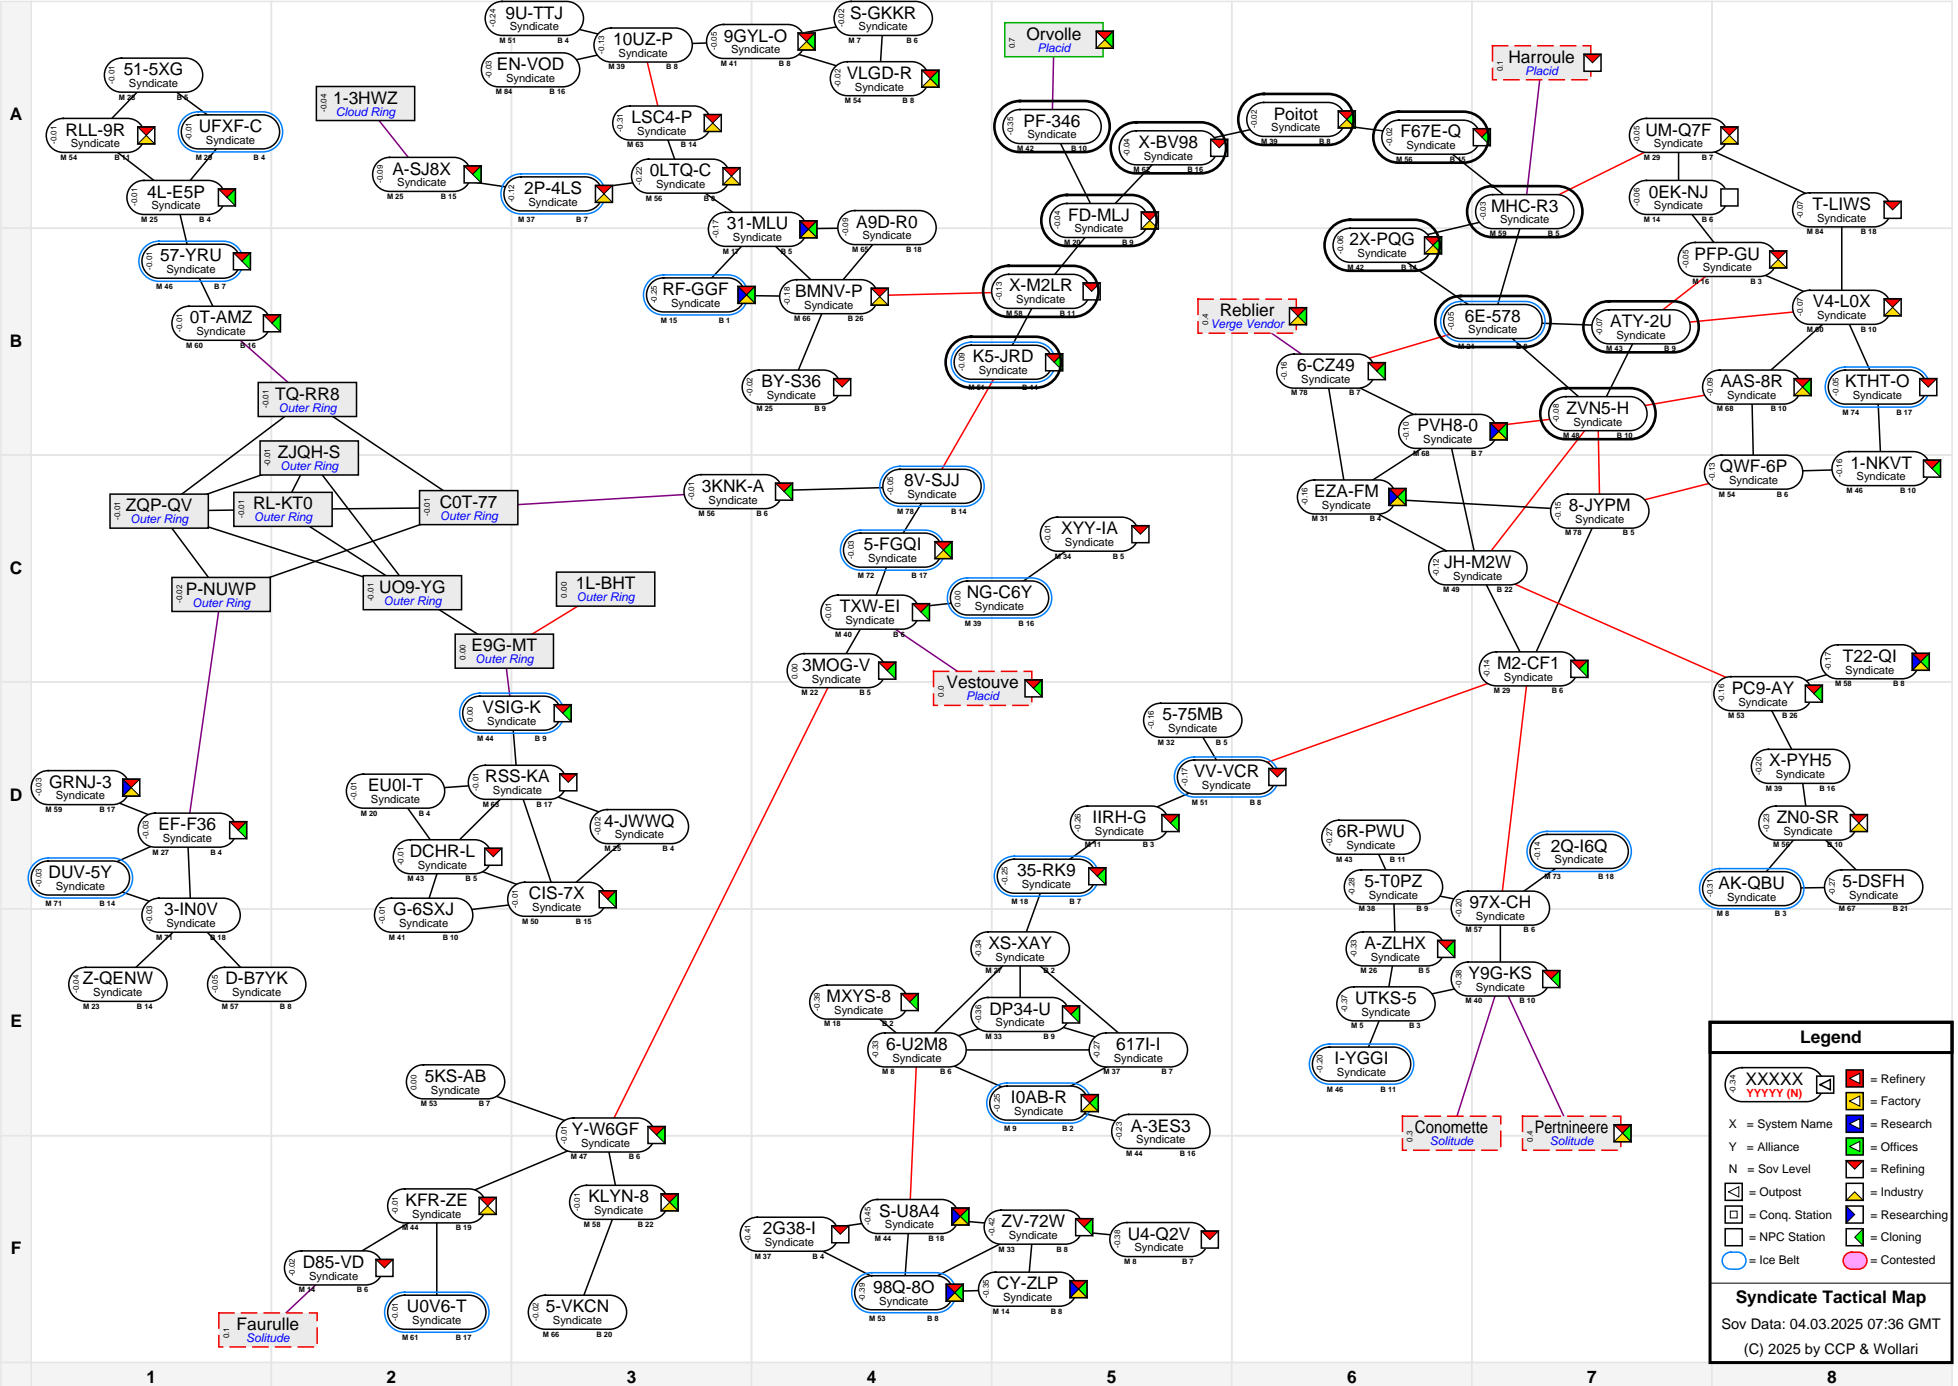

Syndicate Tactical Map

Legend

- XXXXX (red square) = Refinery
- YYYY (N) (yellow triangle) = Factory
- X = System Name
- Y = Alliance
- N = Sov Level
- Research (blue square) = Research
- Offices (green square) = Offices
- Refining (orange square) = Refining
- Outpost (white square) = Outpost
- Conq. Station (blue square) = Conq. Station
- NPC Station (grey square) = NPC Station
- Ice Belt (blue circle) = Ice Belt
- Contested (pink circle) = Contested

Syndicate Tactical Map
 Sov Data: 04.03.2025 07:36 GMT
 (C) 2025 by CCP & Wollari