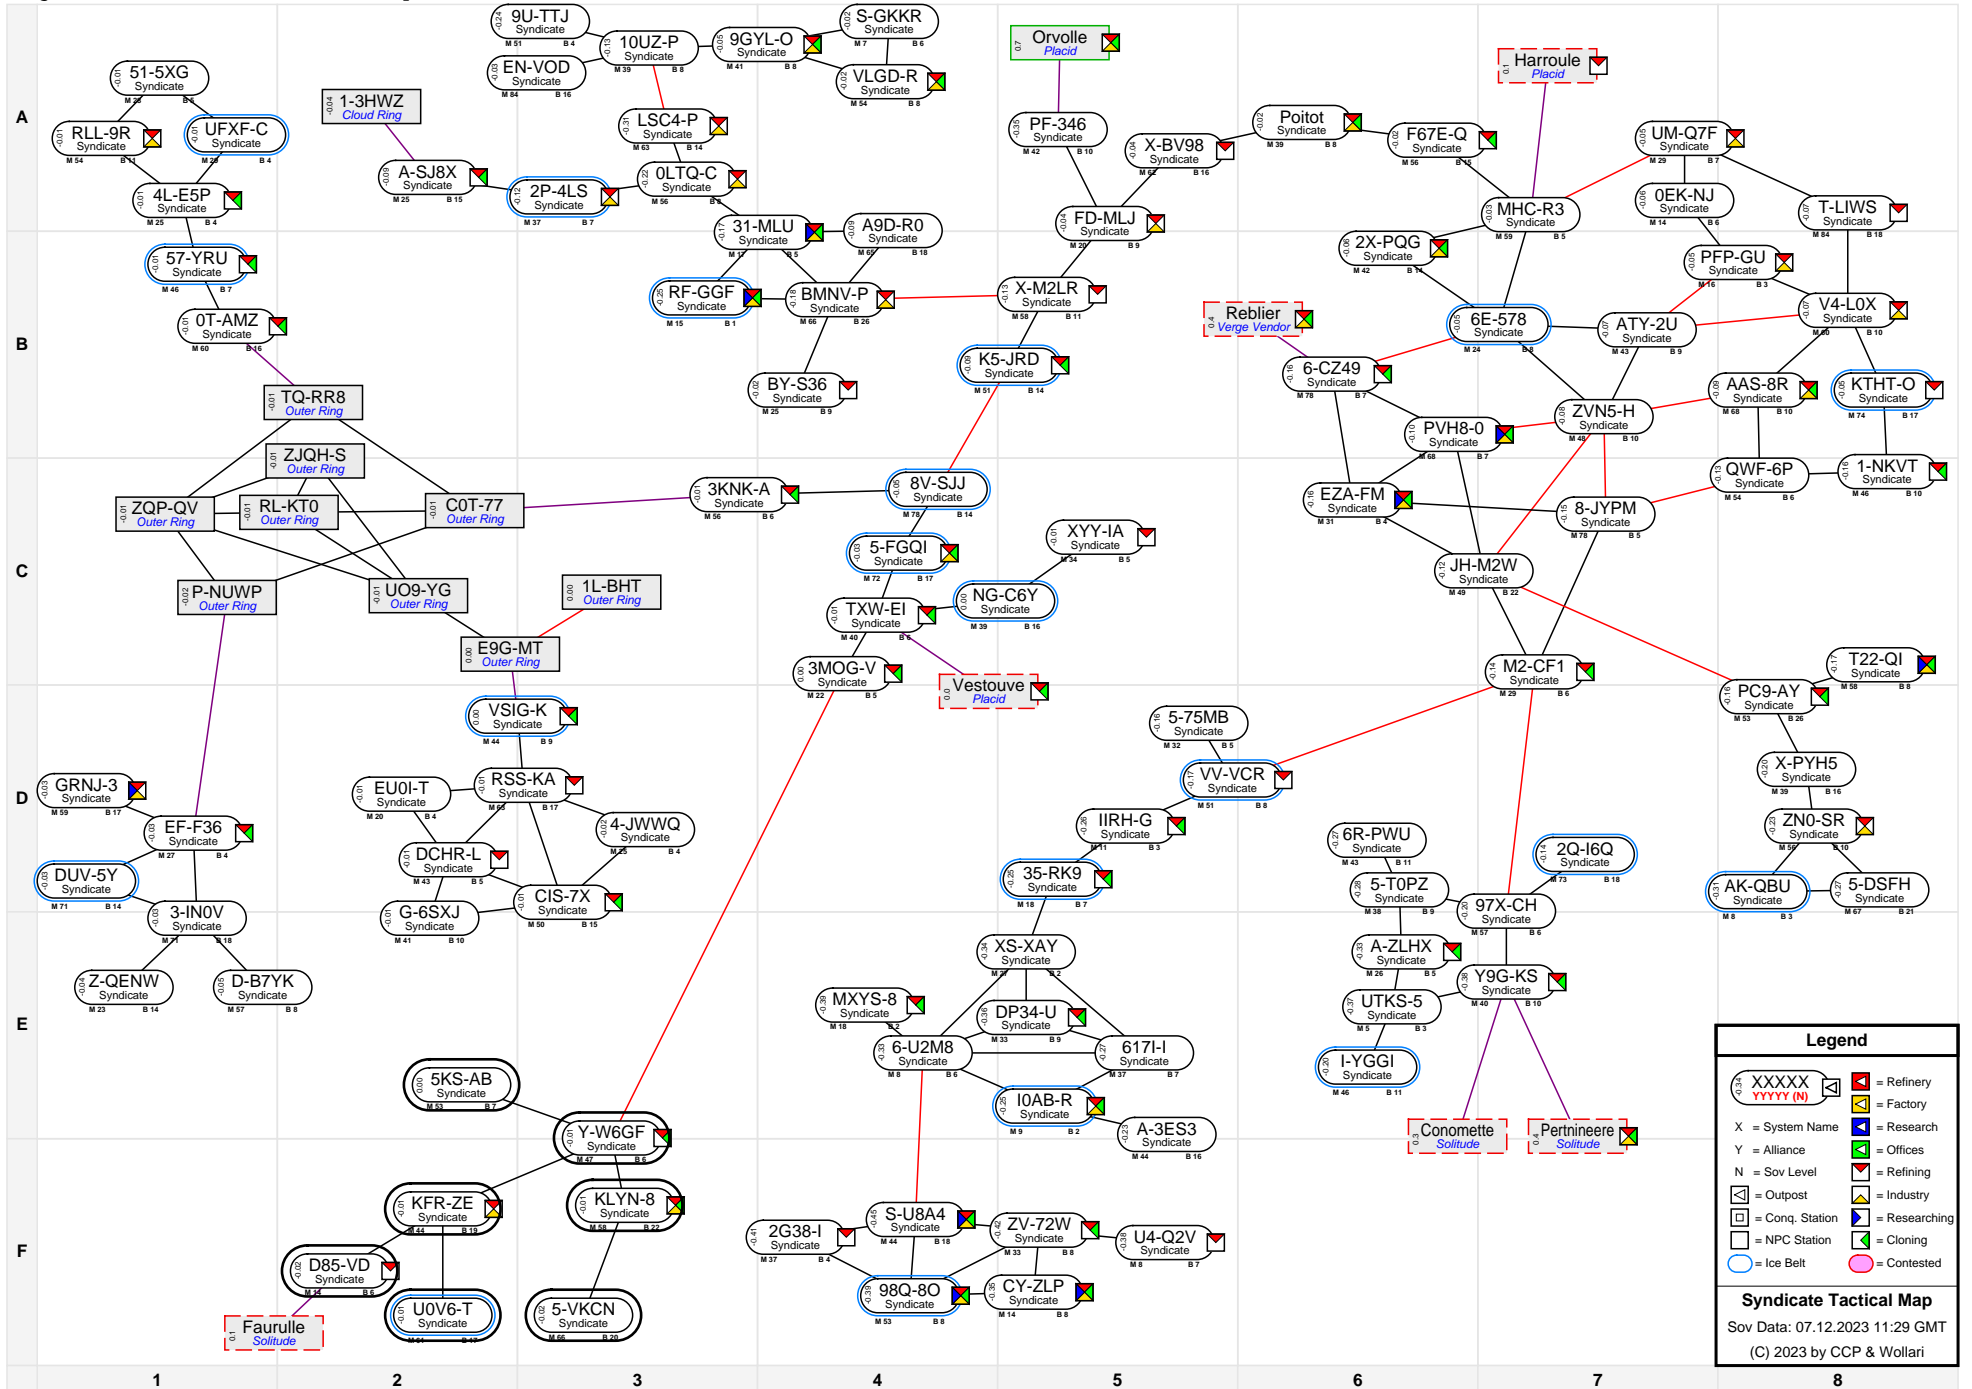

# Syndicate Tactical Map

**Legend**

- XXXXX (with red square) = Refinery
- YYYY (N) (with yellow square) = Factory
- X = System Name
- Y = Alliance
- N = Sov Level
- (with red square) = Research
- (with blue square) = Offices
- (with red square) = Refining
- (with blue square) = Industry
- (with blue square) = Outpost
- (with blue square) = Conq. Station
- (with blue square) = Researching
- (with blue square) = NPC Station
- (with blue square) = Cloning
- (with blue square) = Contested

**Syndicate Tactical Map**  
 Sov Data: 07.12.2023 11:29 GMT  
 (C) 2023 by CCP & Wollari