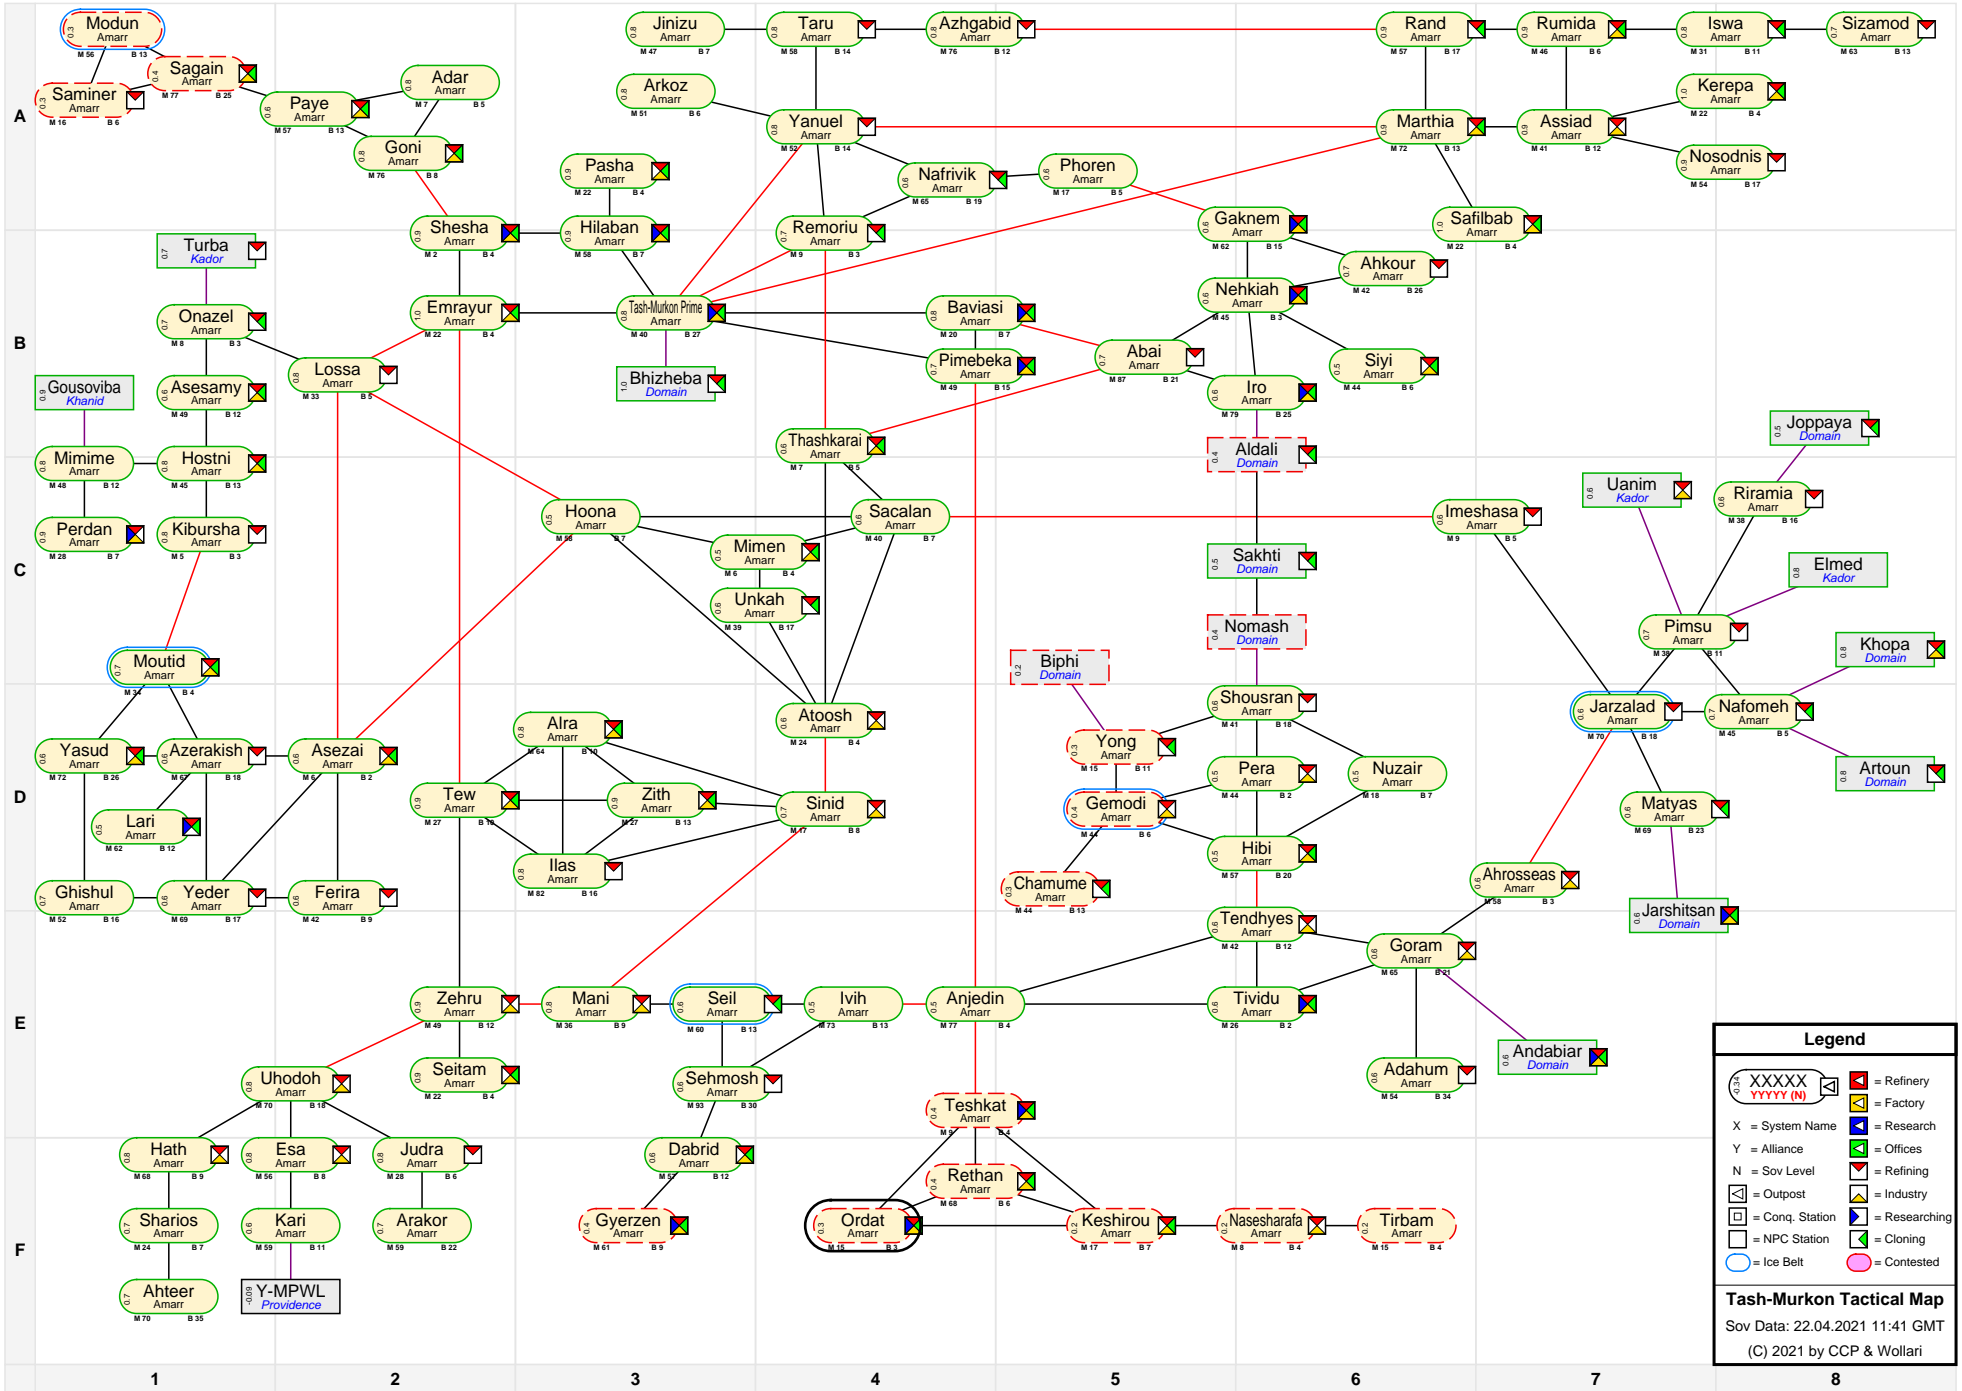

# Tash-Murkon Tactical Map

**Legend**

- XXXXX  
YYYY (N) = Refinery
- X = System Name
- Y = Alliance
- N = Sov Level
- X = Outpost
- Y = Conq. Station
- = NPC Station
- = Ice Belt
- = Contested
- = Research
- = Offices
- = Refining
- = Industry
- = Cloning

**Tash-Murkon Tactical Map**  
 Sov Data: 22.04.2021 11:41 GMT  
 (C) 2021 by CCP & Wollari