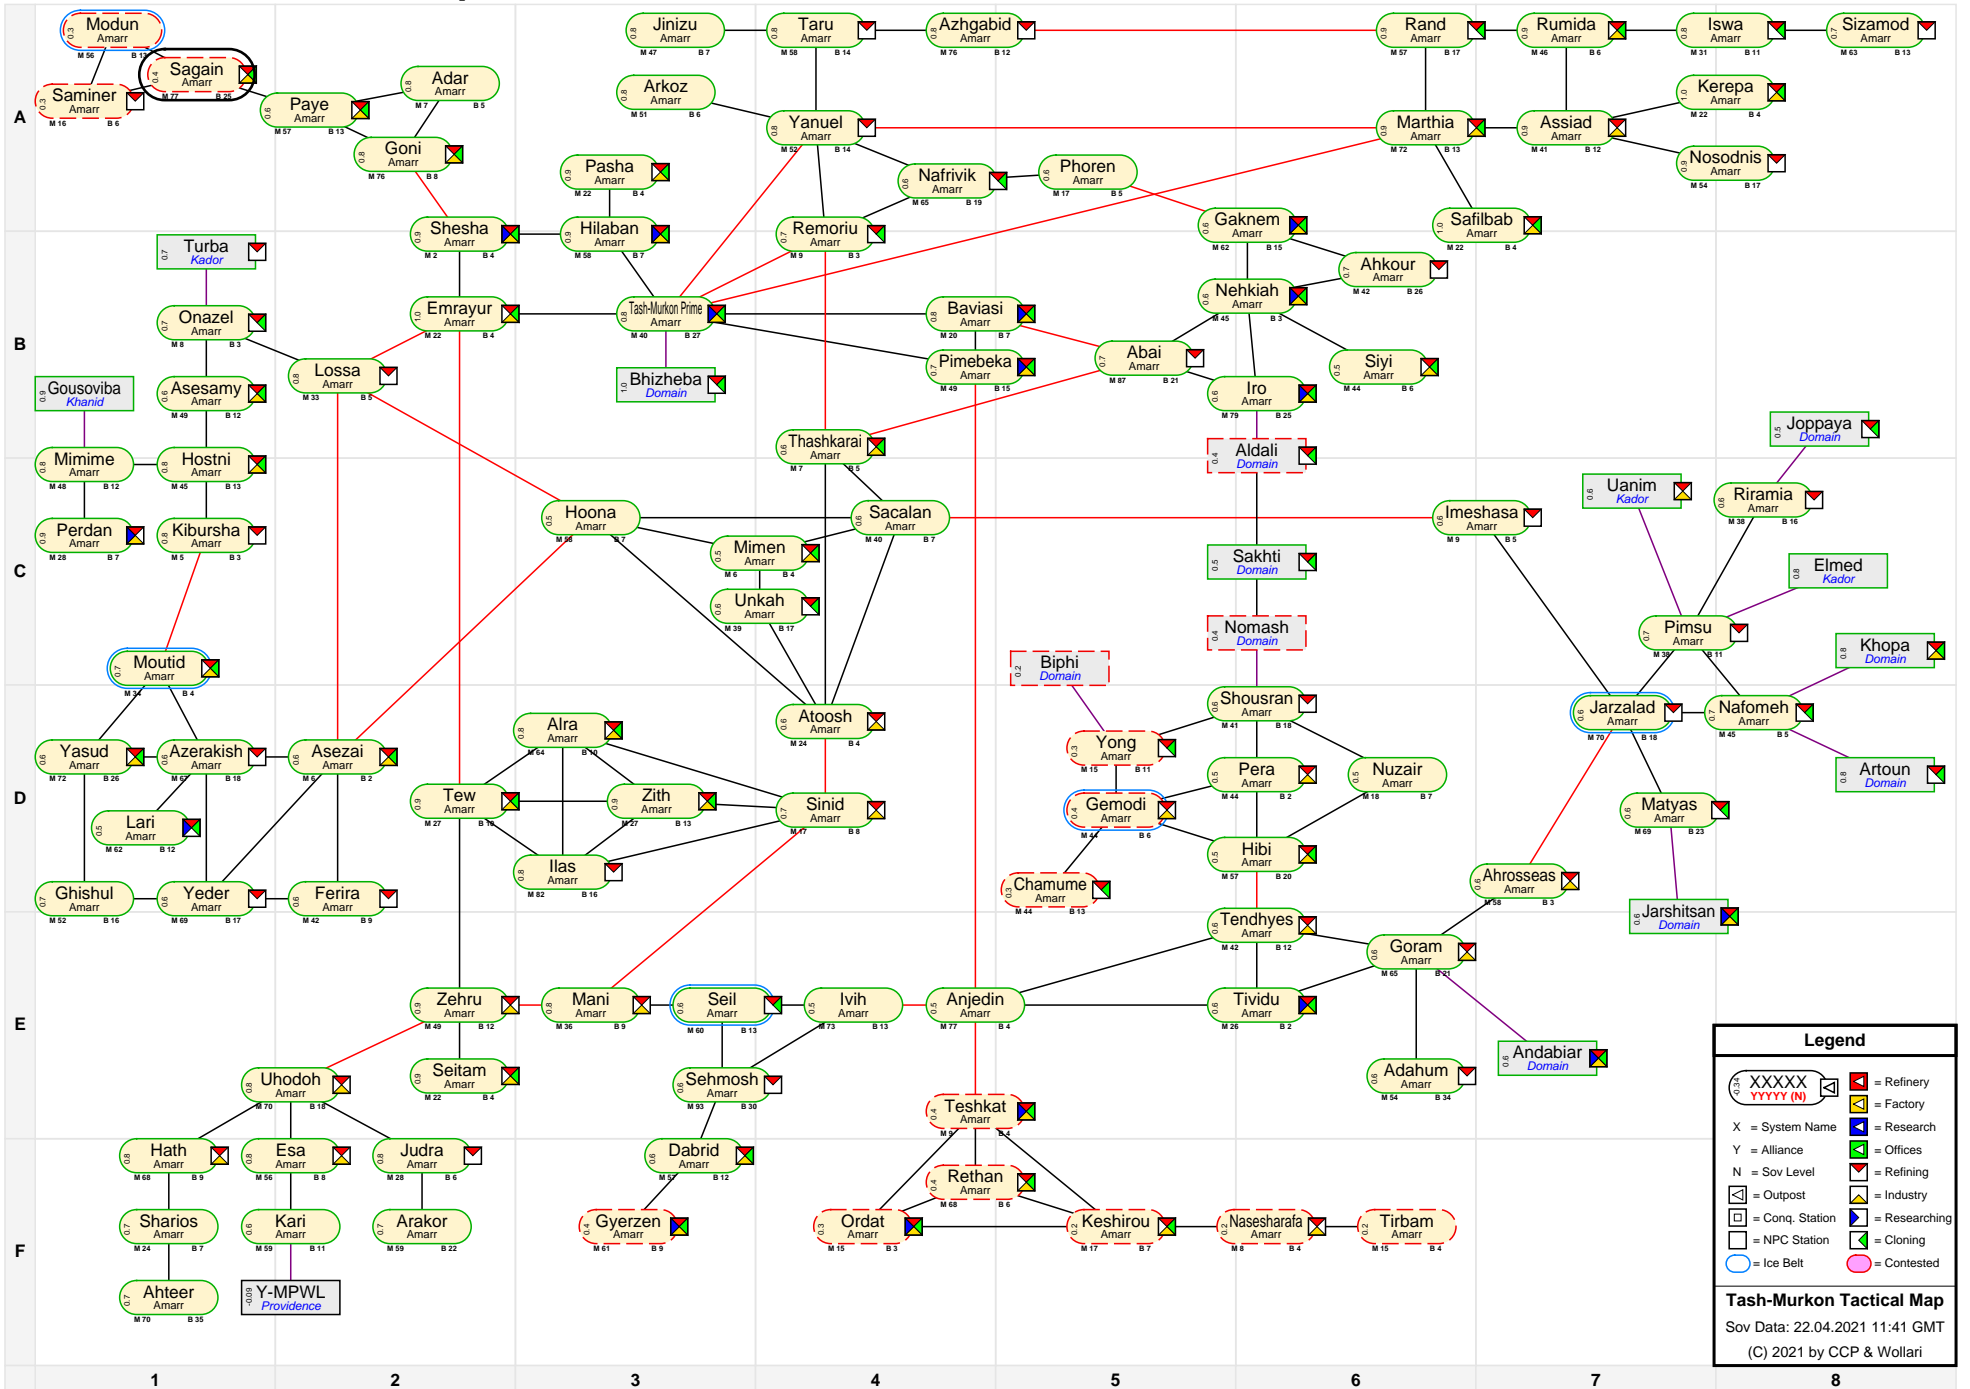

# Tash-Murkon Tactical Map

**Legend**

- XXXXXX (with icons) = Refinery
- XXXXXX (with icon) = Factory
- X = System Name
- Y = Alliance
- N = Sov Level
- (with icon) = Outpost
- (with icon) = Conq. Station
- (with icon) = NPC Station
- (with icon) = Ice Belt
- (with icon) = Contested
- (with icon) = Research
- (with icon) = Offices
- (with icon) = Refining
- (with icon) = Industry

**Tash-Murkon Tactical Map**  
 Sov Data: 22.04.2021 11:41 GMT  
 (C) 2021 by CCP & Wollari