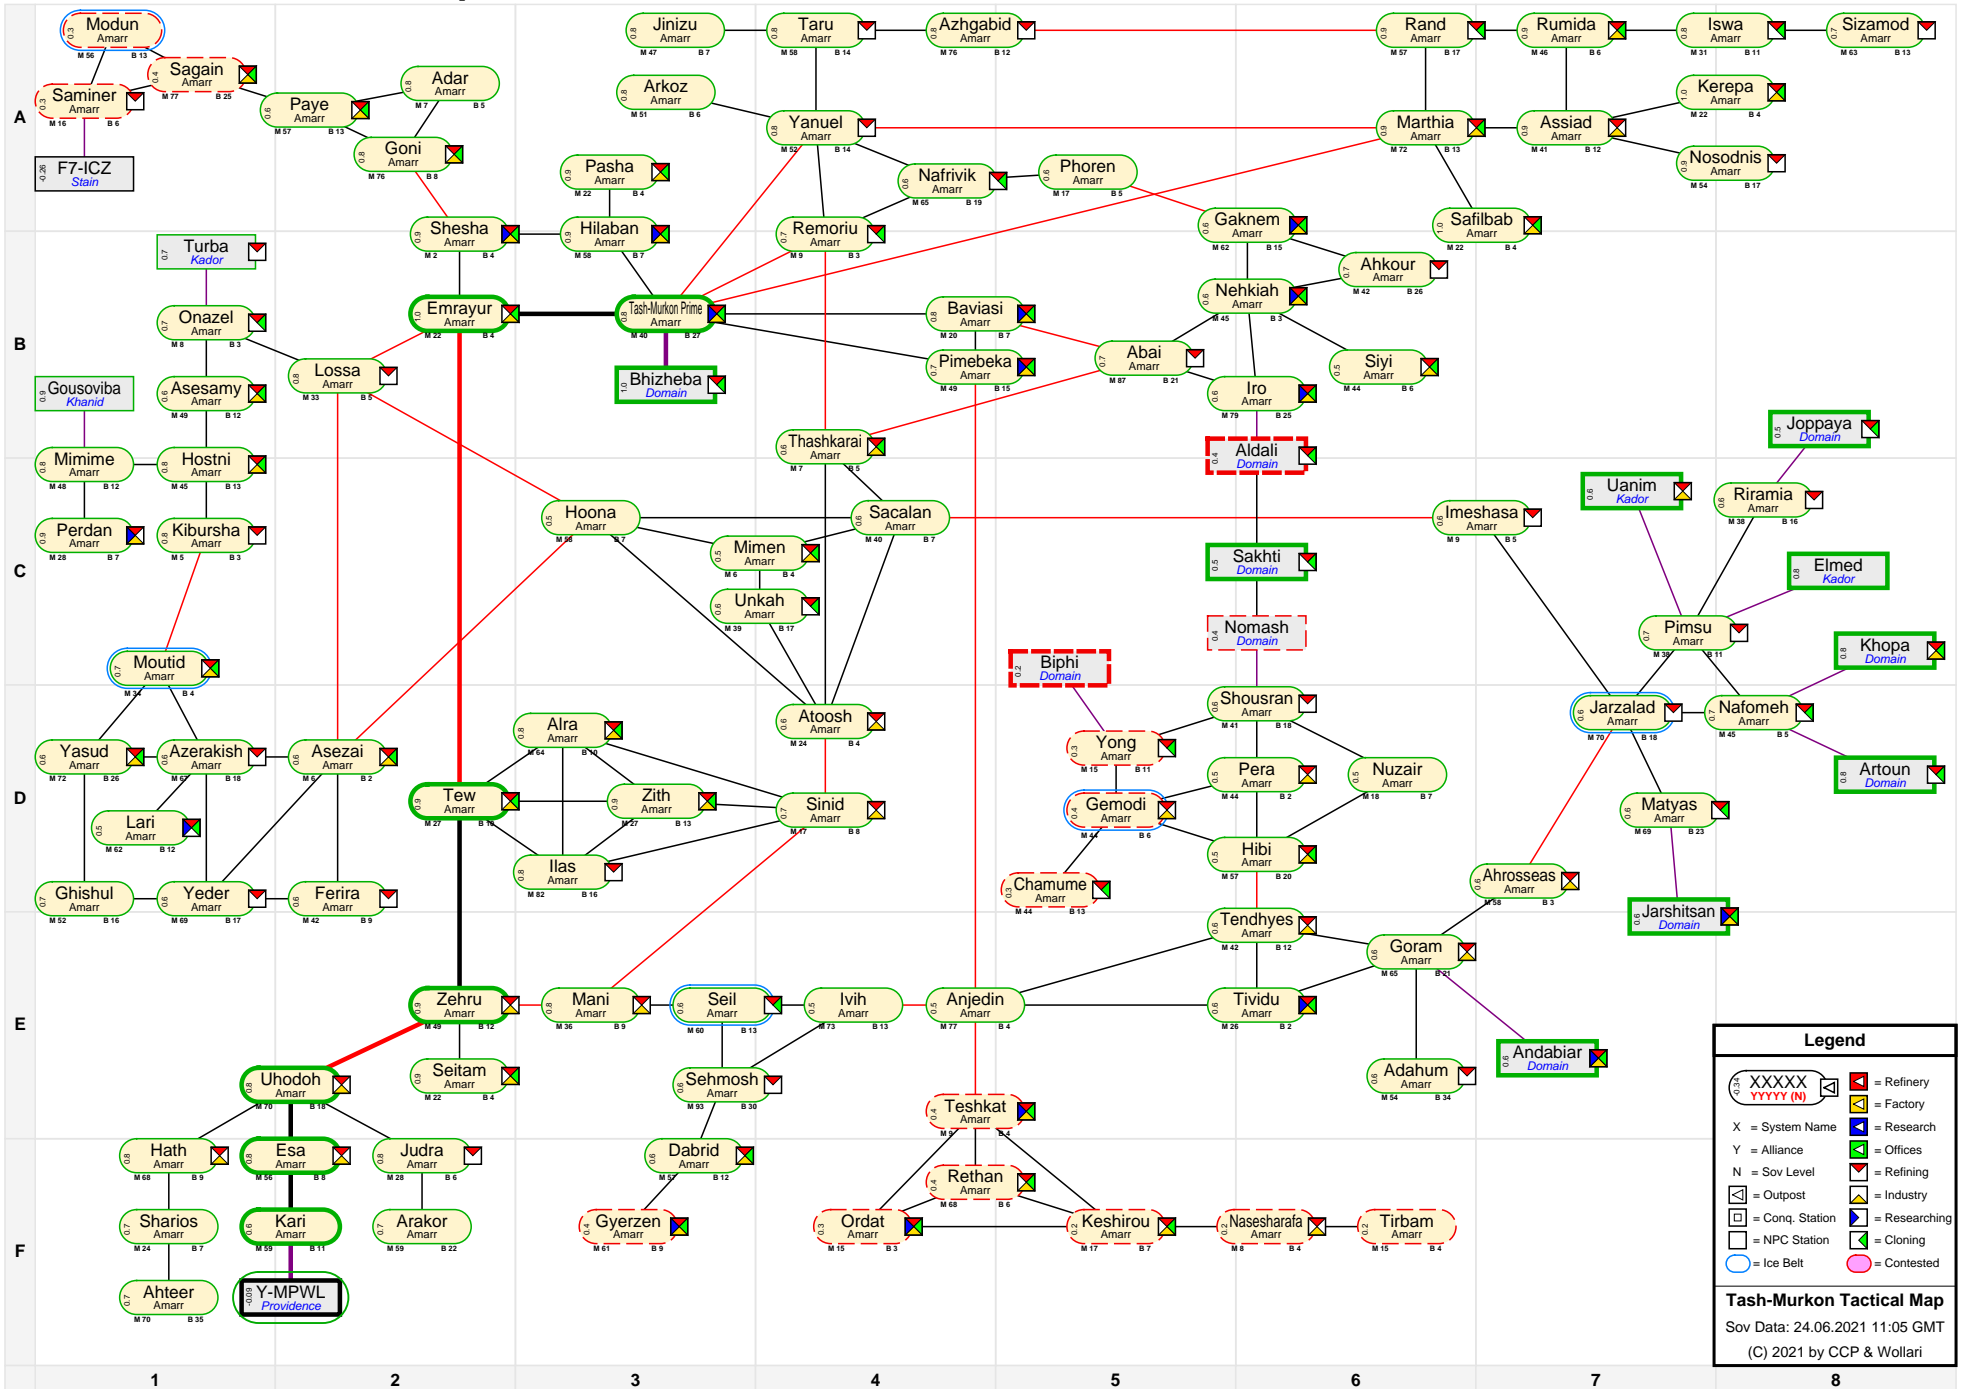

Tash-Murkon Tactical Map

Legend

- XXXXXX (with icons) = Refinery
- XXXXXX (with icon) = Factory
- X = System Name
- Y = Alliance
- N = Sov Level
- N (with icon) = Research
- N (with icon) = Offices
- N (with icon) = Refining
- N (with icon) = Industry
- N (with icon) = Outpost
- N (with icon) = Conq. Station
- N (with icon) = Researching
- N (with icon) = NPC Station
- N (with icon) = Cloning
- = Ice Belt
- = Contested

Tash-Murkon Tactical Map
 Sov Data: 24.06.2021 11:05 GMT
 (C) 2021 by CCP & Wollari