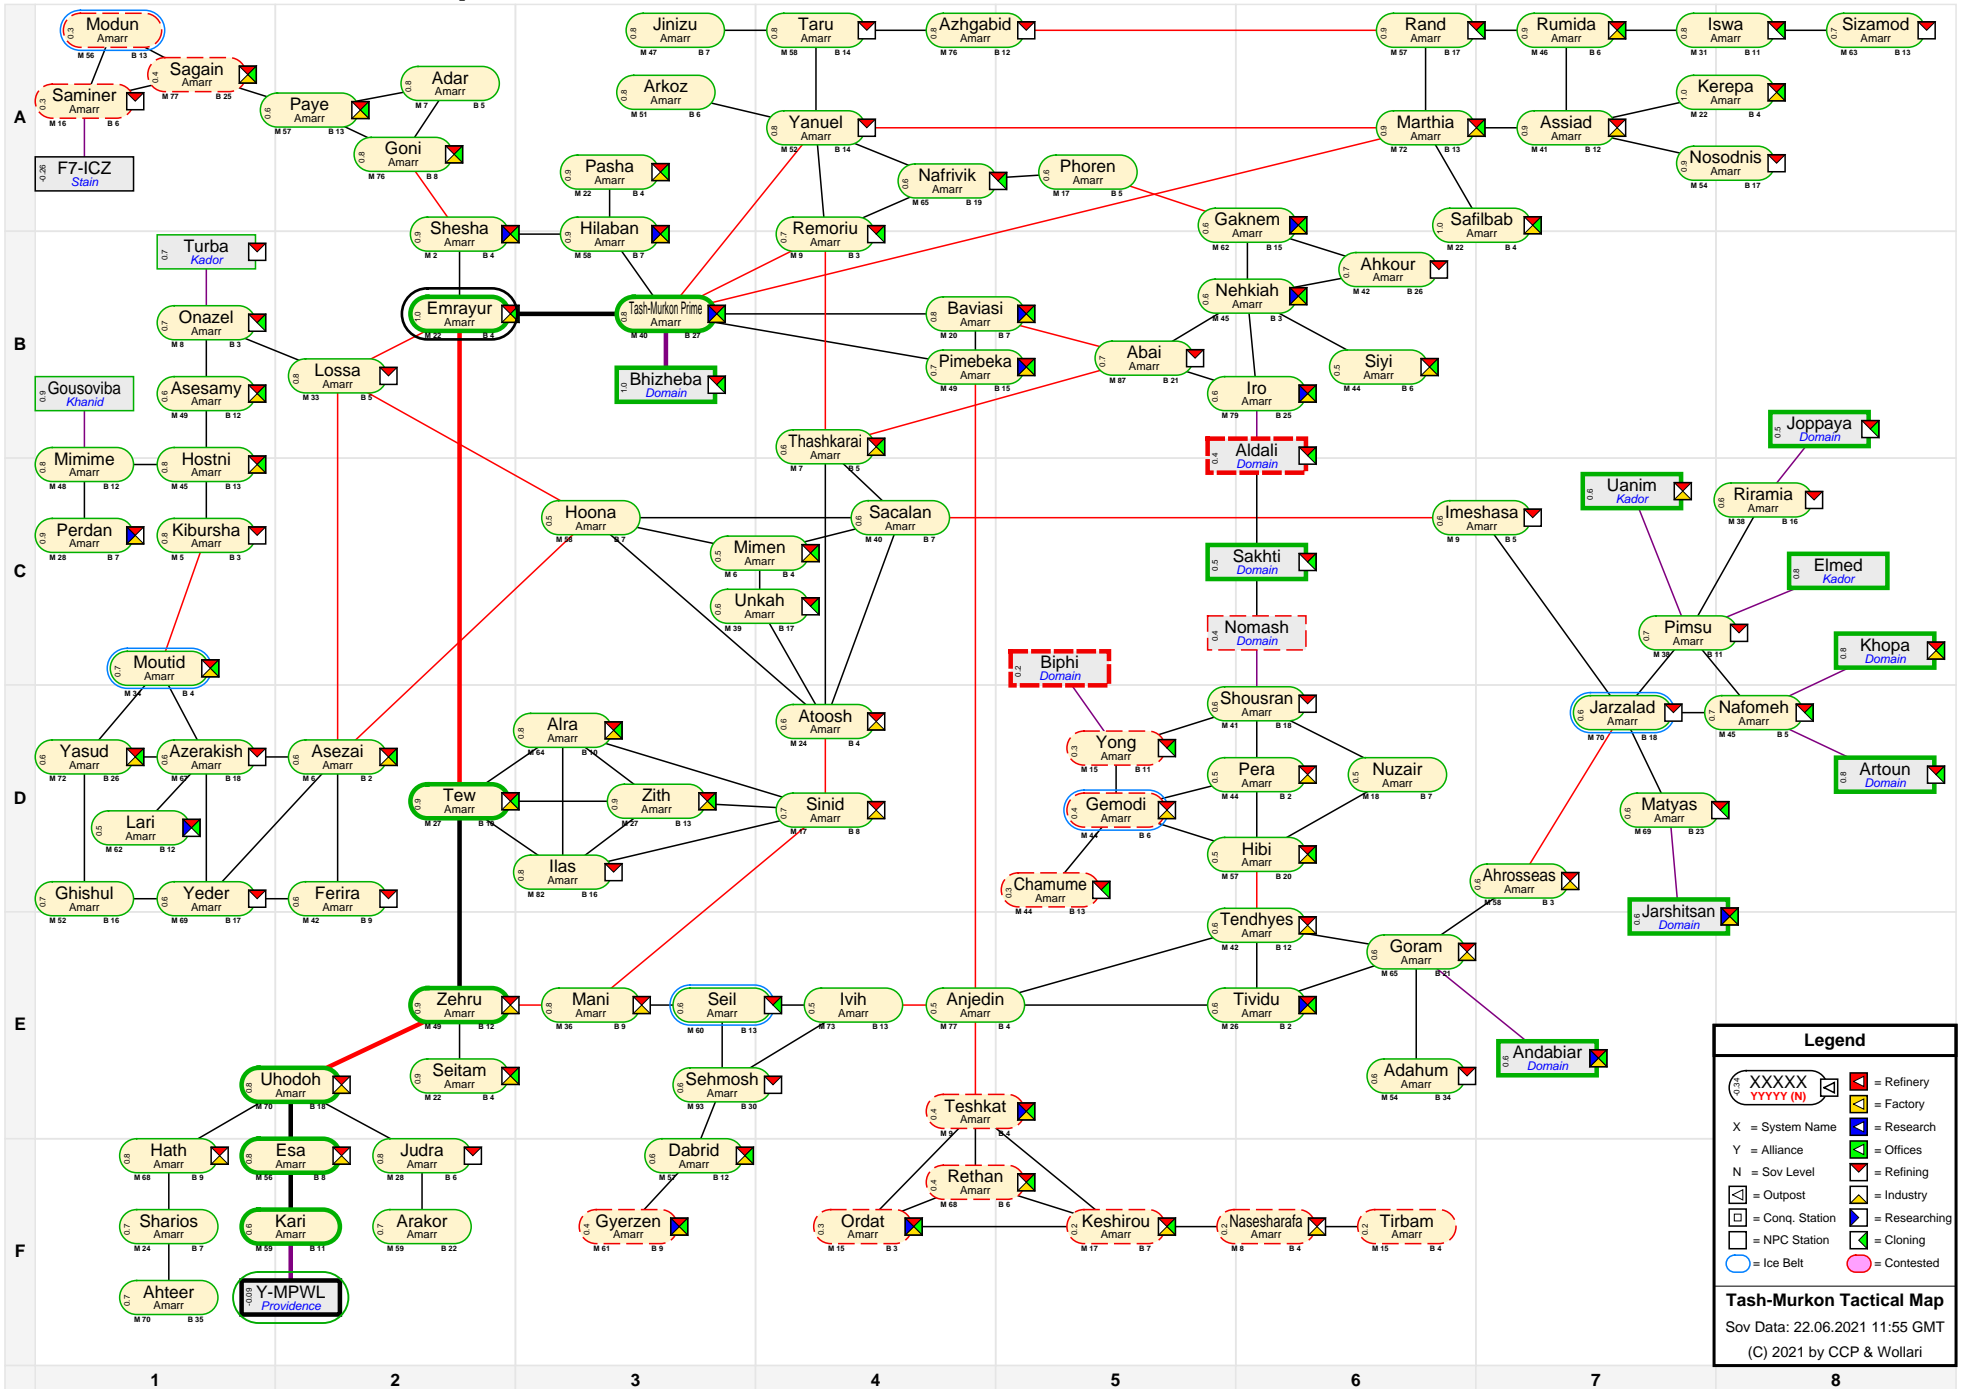

# Tash-Murkon Tactical Map

**Legend**

- XXXXXX (with icons) = Refinery
- XXXXXX (with icon) = Factory
- X = System Name
- Y = Alliance
- N = Sov Level
- N (with icon) = Research
- N (with icon) = Offices
- N (with icon) = Refining
- N (with icon) = Industry
- N (with icon) = Conq. Station
- N (with icon) = Researching
- N (with icon) = NPC Station
- N (with icon) = Cloning
- N (with icon) = Contested

**Tash-Murkon Tactical Map**  
 Sov Data: 22.06.2021 11:55 GMT  
 (C) 2021 by CCP & Wollari