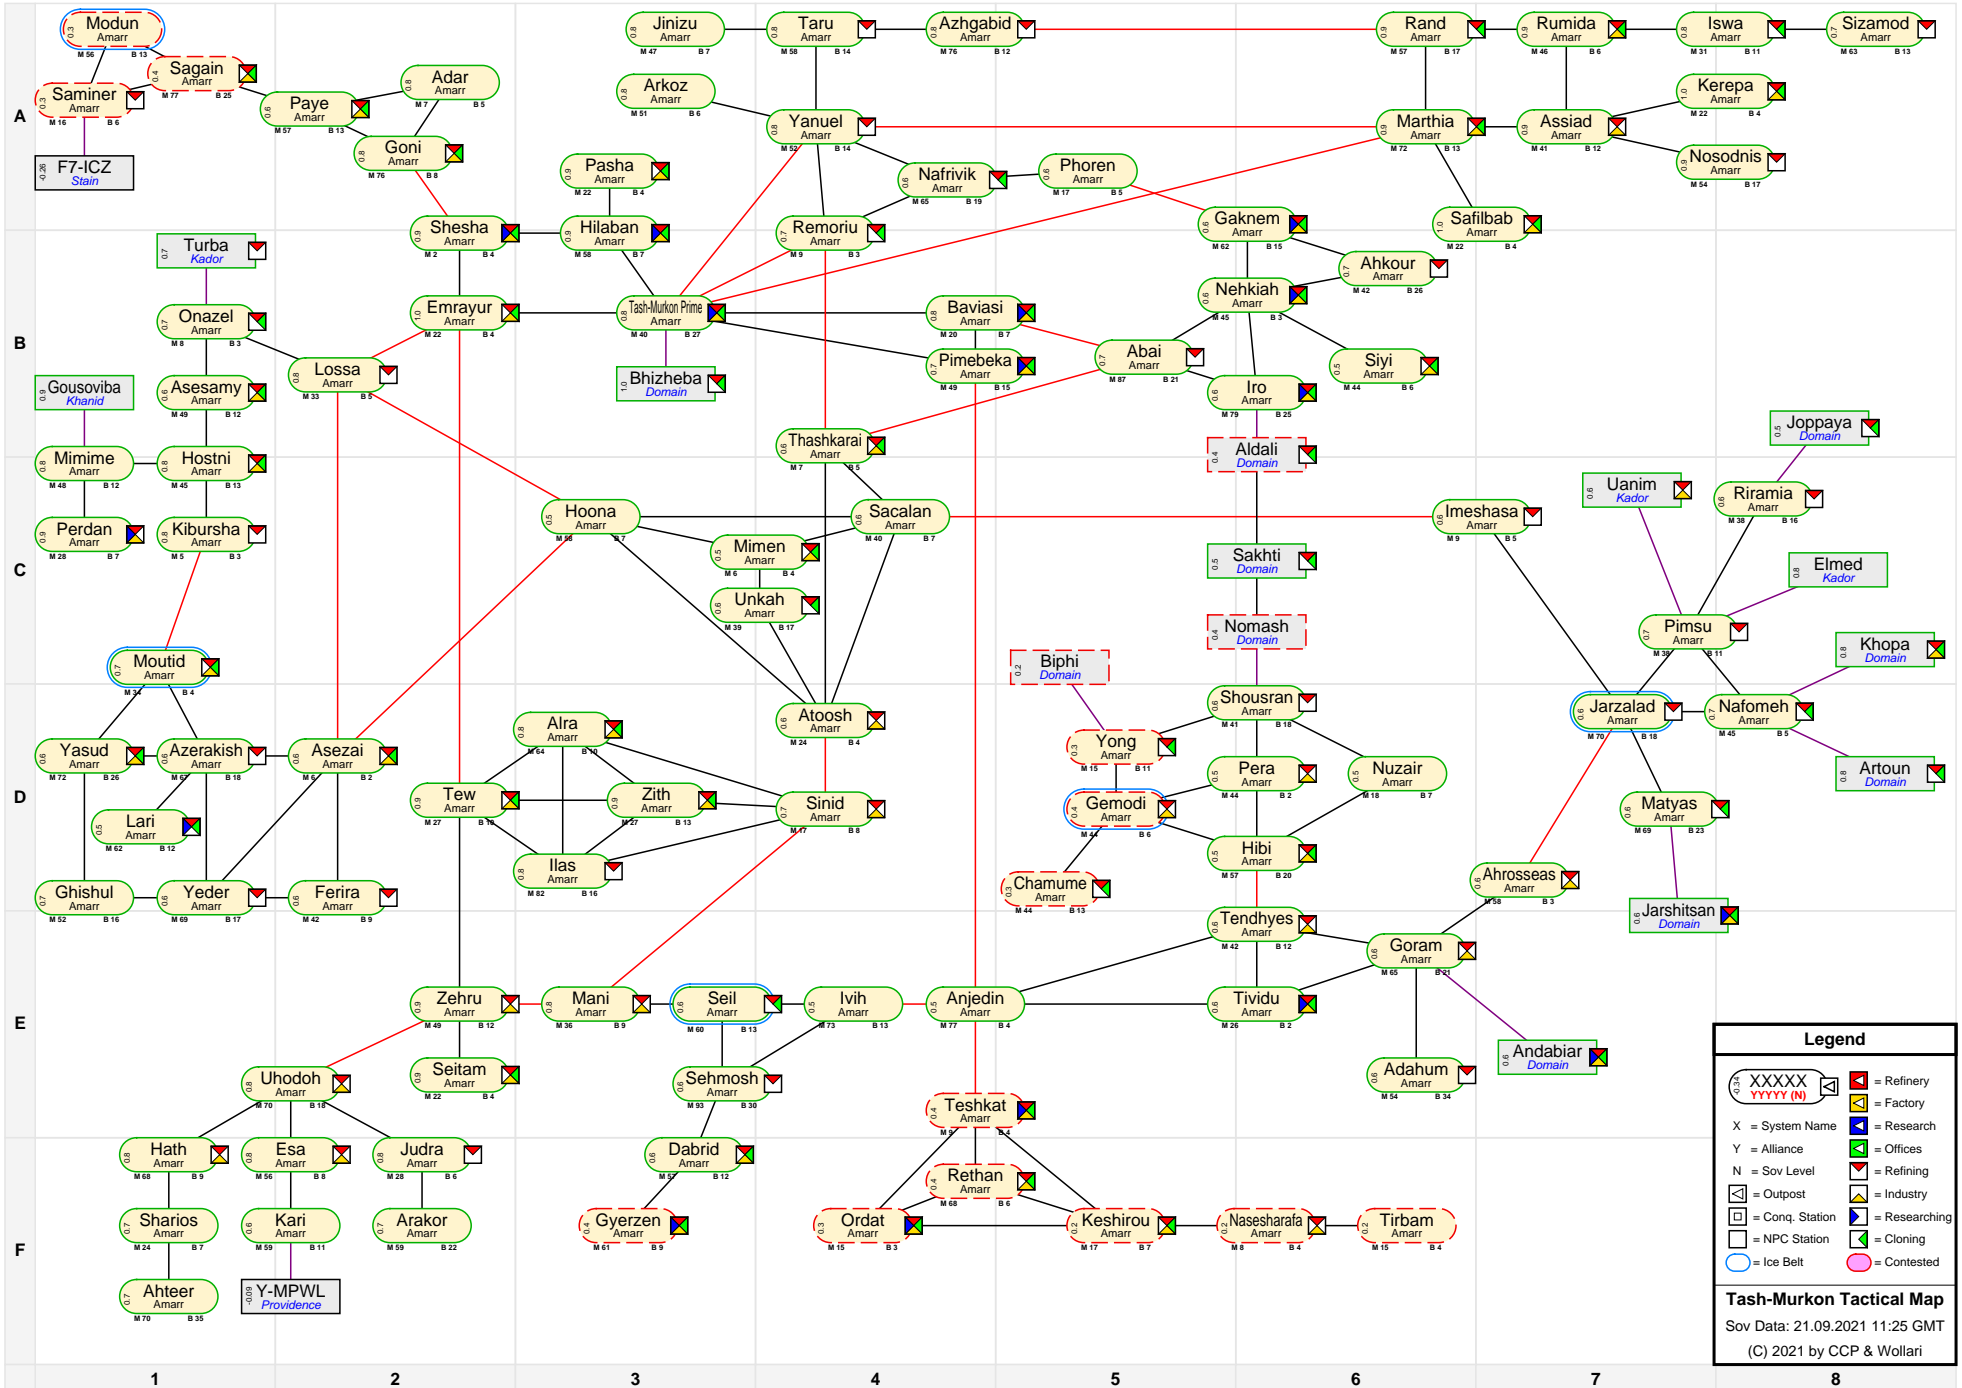

Tash-Murkon Tactical Map

Legend

- XXXXXX YYYYY (N) = Refinery
- X = System Name
- Y = Alliance
- N = Sov Level
- [Symbol] = Outpost
- [Symbol] = Conq. Station
- [Symbol] = NPC Station
- [Symbol] = Ice Belt
- [Symbol] = Contested
- [Symbol] = Factory
- [Symbol] = Research
- [Symbol] = Offices
- [Symbol] = Refining
- [Symbol] = Industry
- [Symbol] = Cloning

Tash-Murkon Tactical Map
 Sov Data: 21.09.2021 11:25 GMT
 (C) 2021 by CCP & Wollari