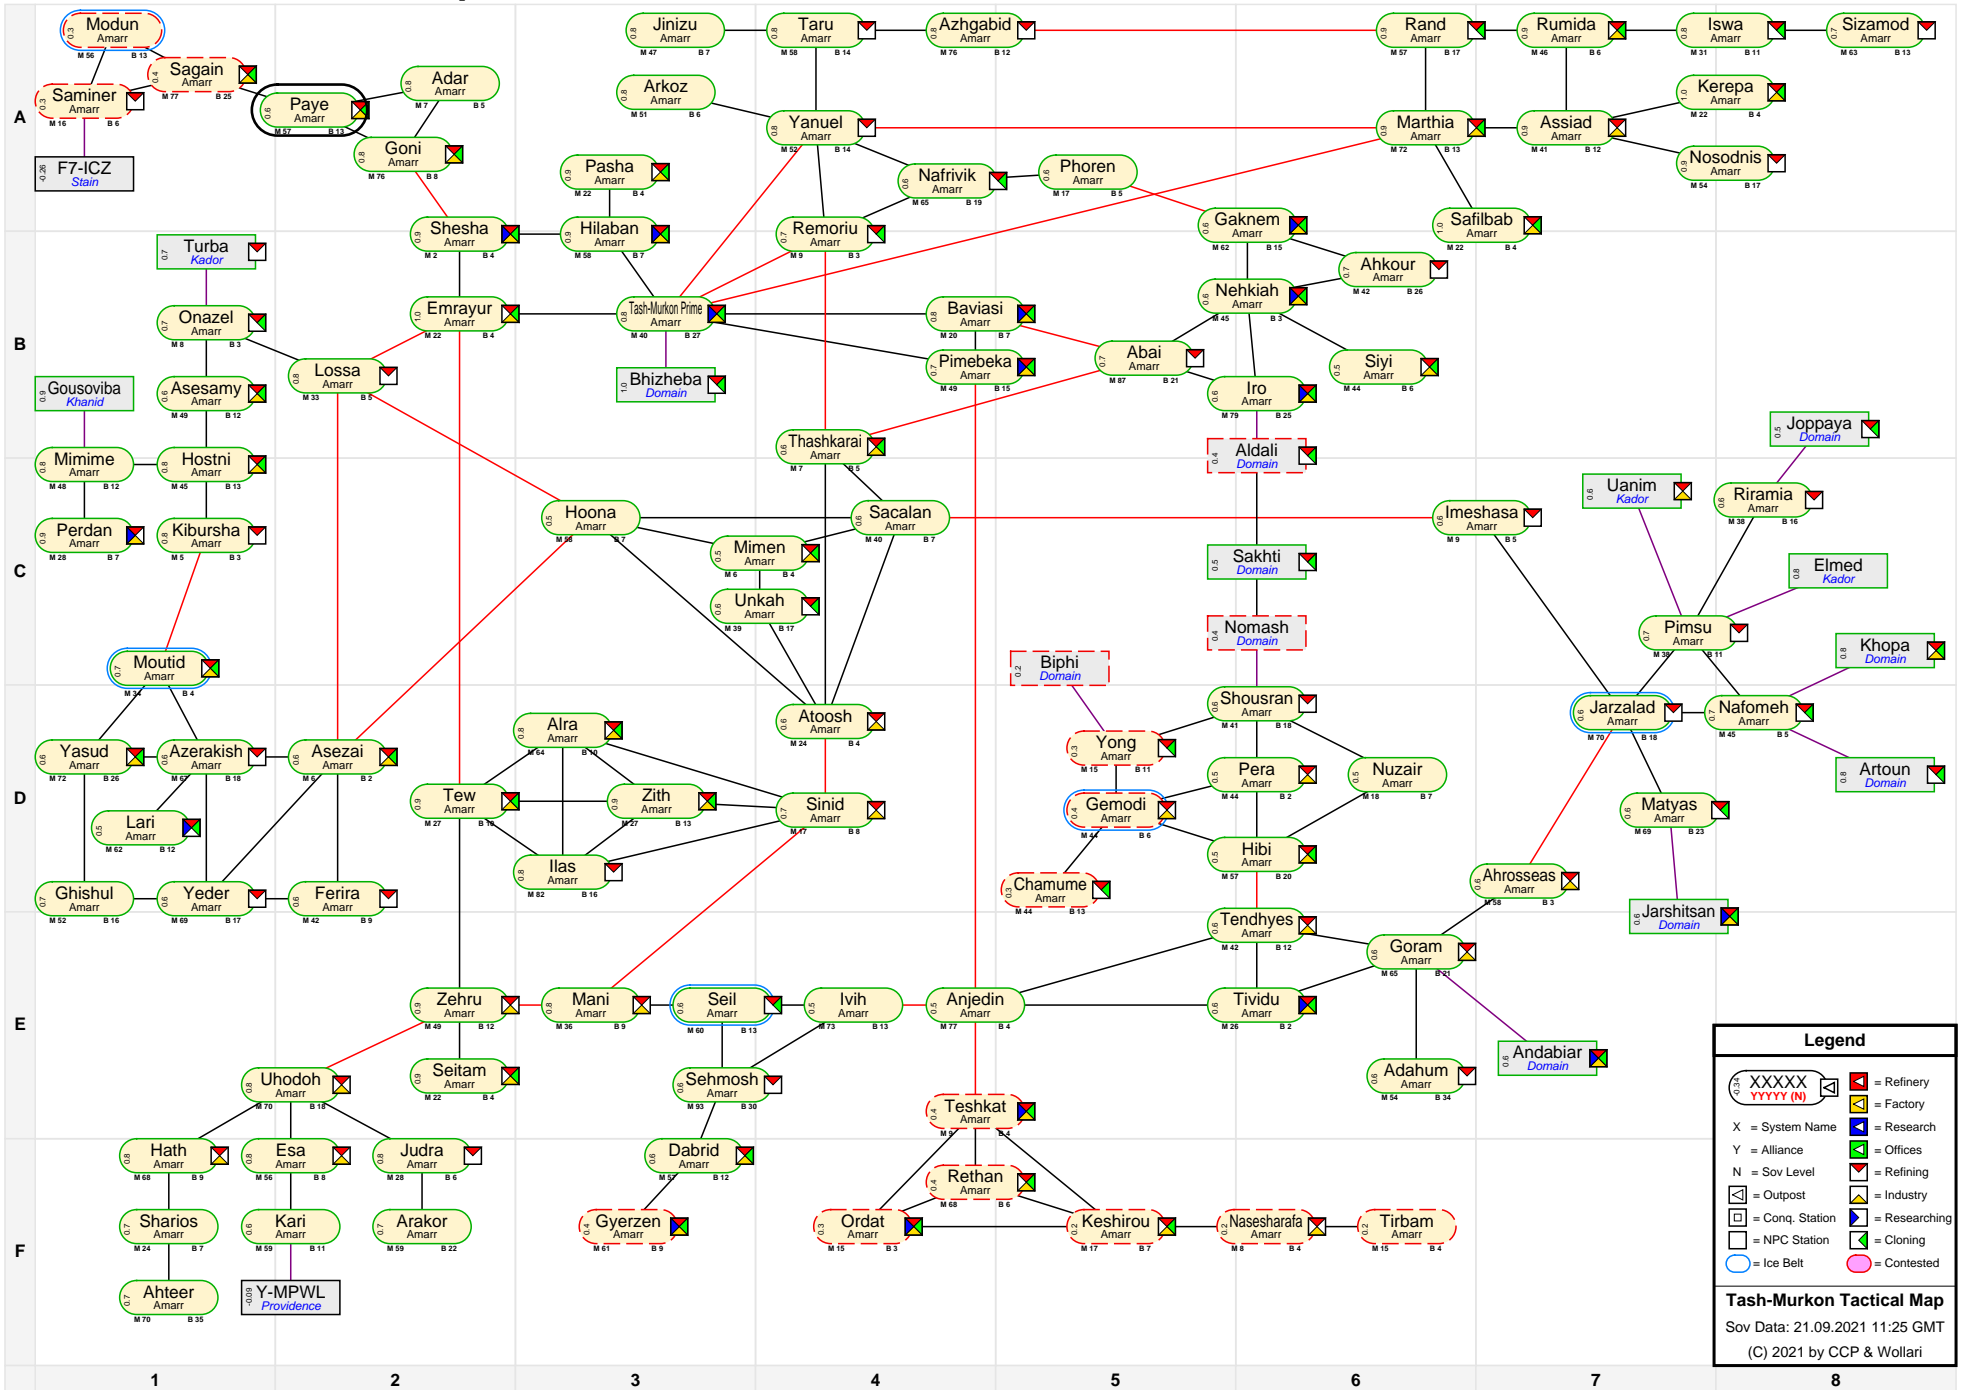

# Tash-Murkon Tactical Map

**Legend**

- XXXXX (M) (N) = Refinery
- XXXXX (M) (N) = Factory
- X = System Name
- Y = Alliance
- N = Sov Level
- N = Refining
- X = Outpost
- Y = Conq. Station
- M = NPC Station
- C = Cloning
- = Ice Belt
- = Contested

**Tash-Murkon Tactical Map**  
 Sov Data: 21.09.2021 11:25 GMT  
 (C) 2021 by CCP & Wollari