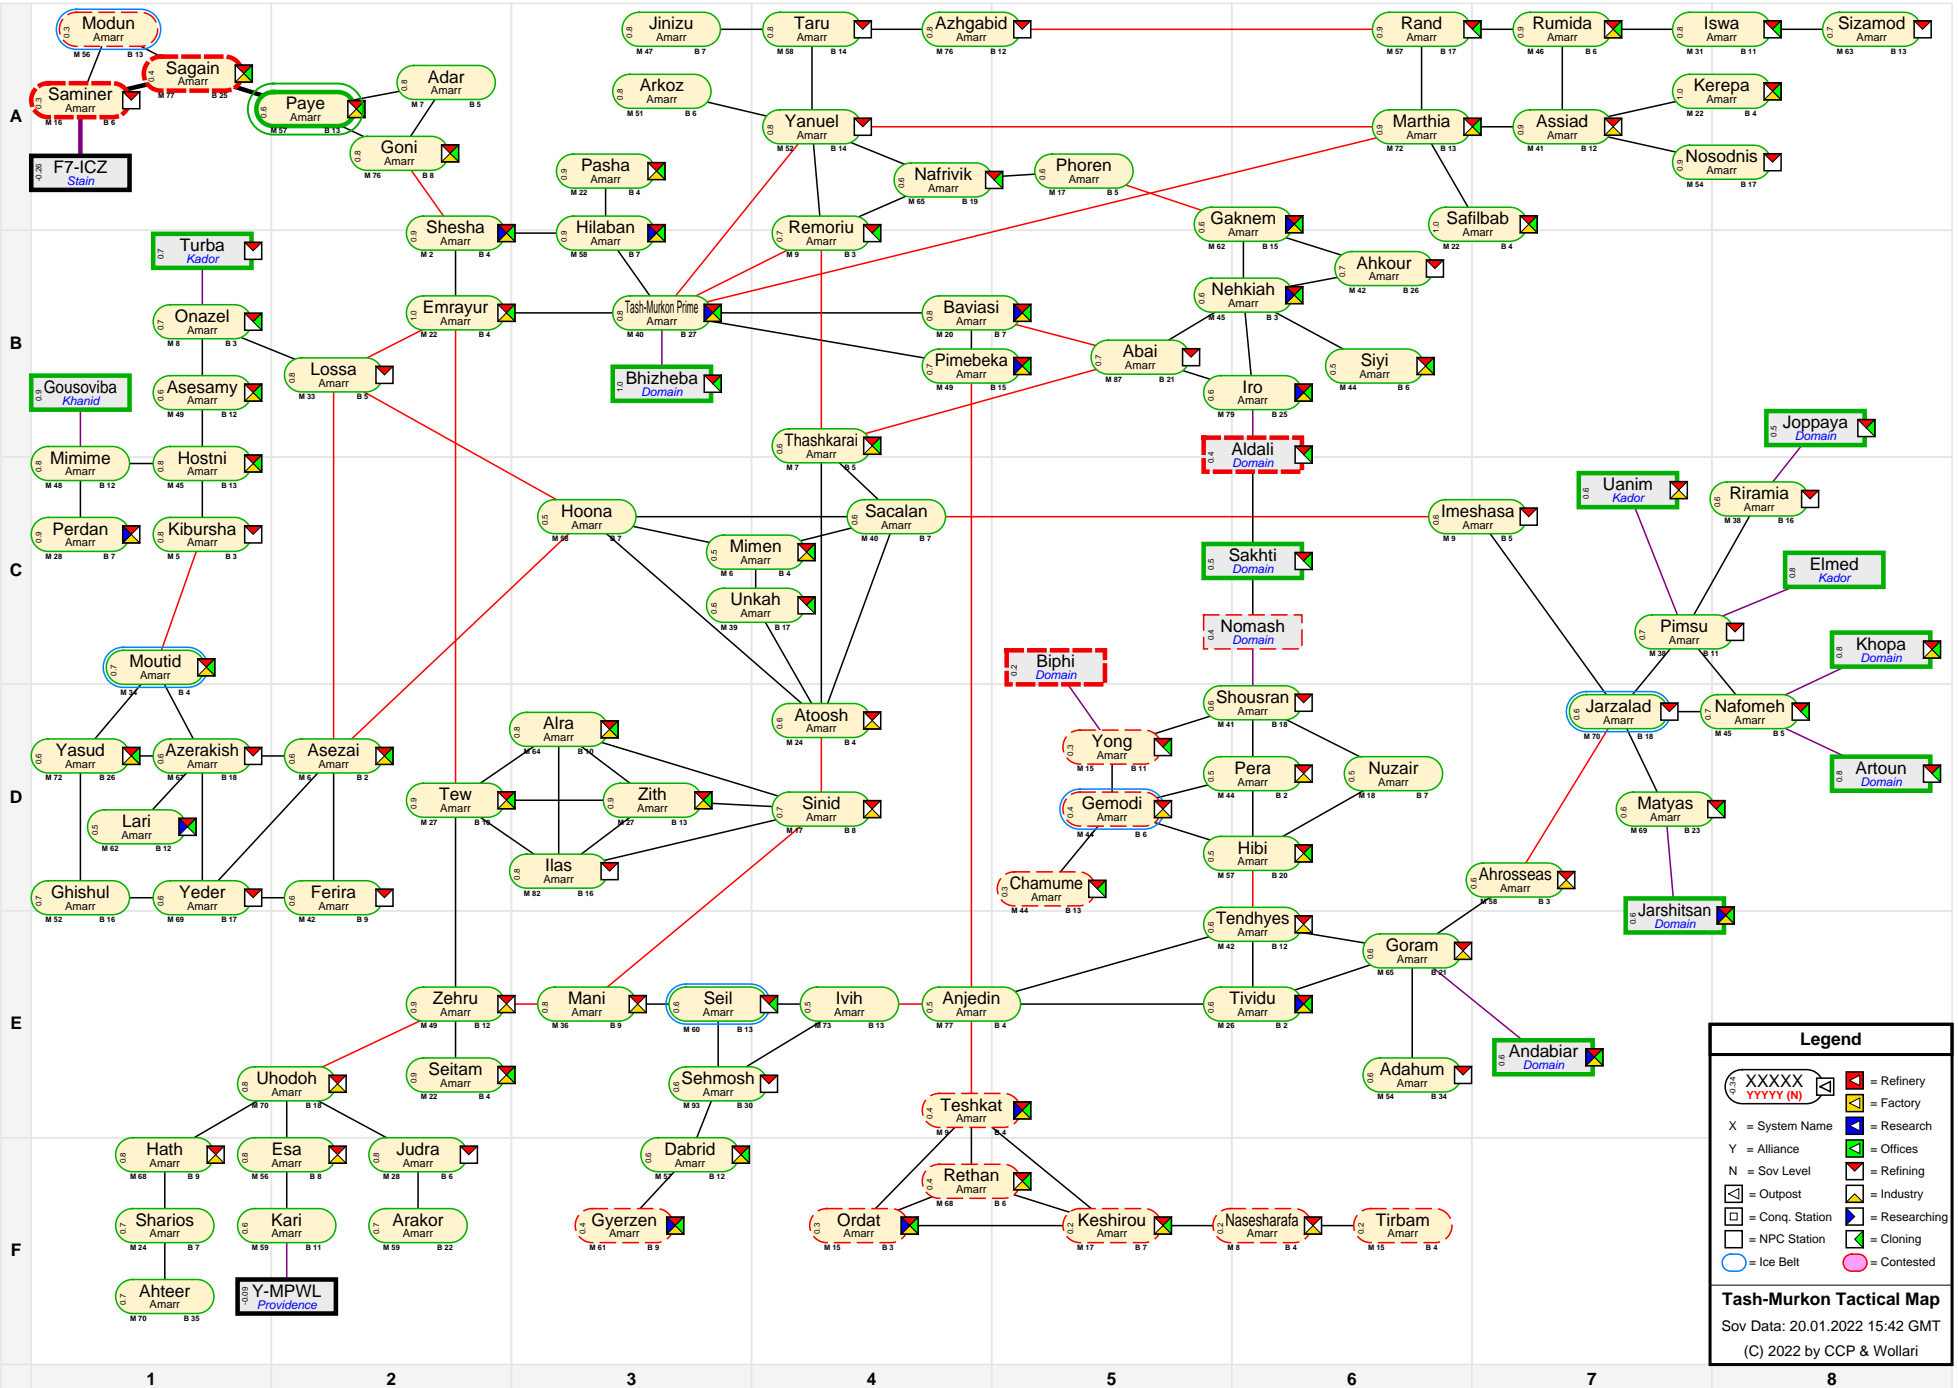

# Tash-Murkon Tactical Map

**Legend**

- XXXXX YYYYY (N) = Refinery
- X = System Name
- Y = Alliance
- N = Sov Level
- = Outpost
- = Conq. Station
- = NPC Station
- = Ice Belt
- = Contested
- 🏭 = Factory
- 🔍 = Research
- 🏢 = Offices
- 🏭 = Refining
- 🏭 = Industry
- 🔍 = Researching
- 🏭 = Cloning

**Tash-Murkon Tactical Map**  
 Sov Data: 20.01.2022 15:42 GMT  
 (C) 2022 by CCP & Wollari