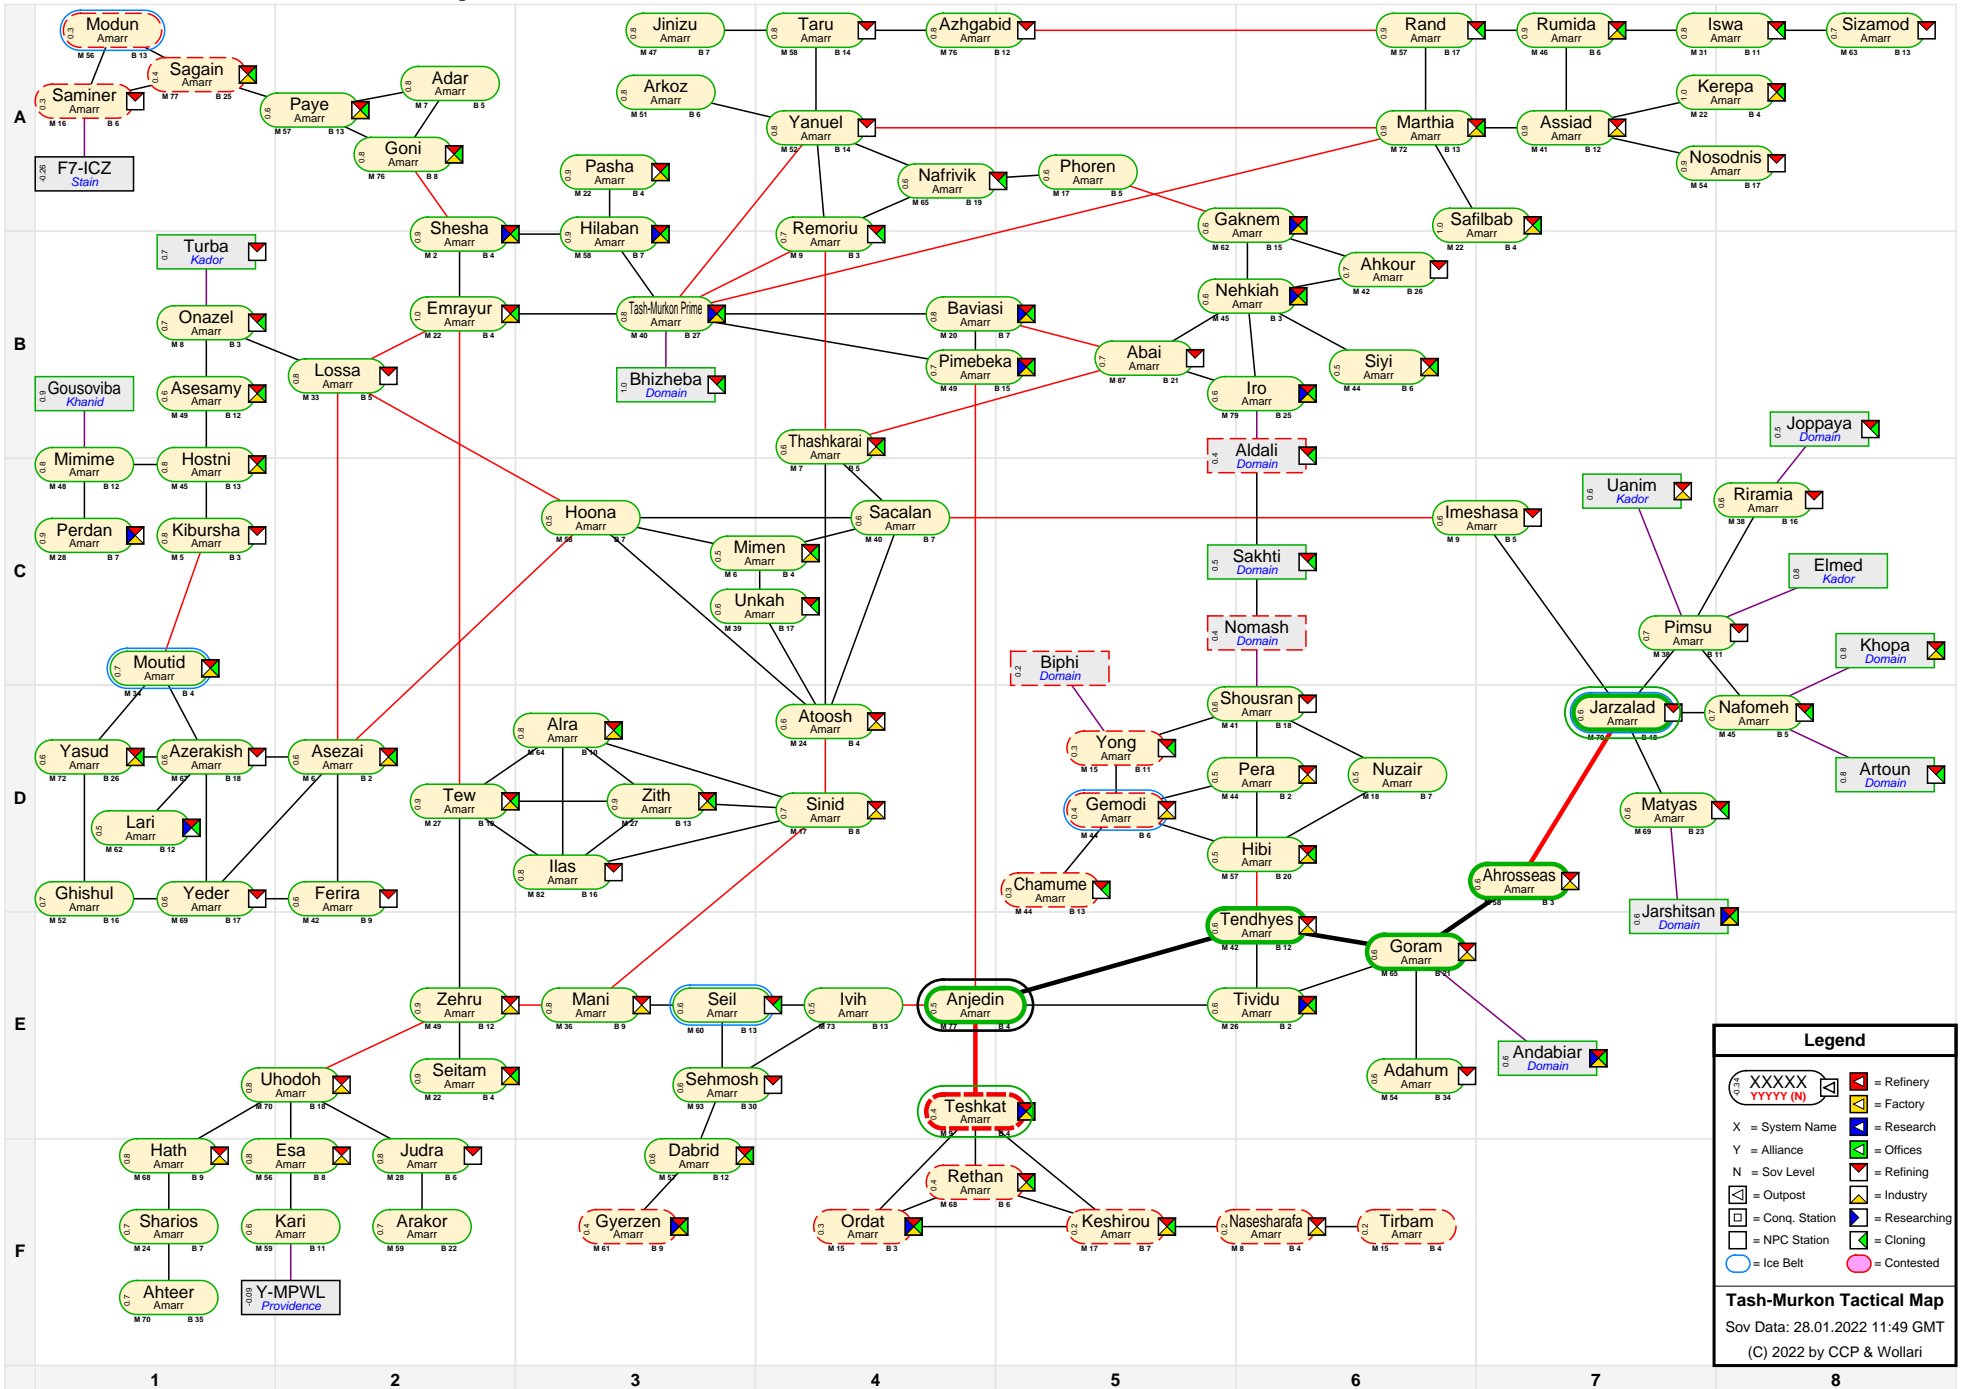

Tash-Murkon Tactical Map

Legend

- XXXXX YYYY (N) = Refinery
- X = System Name
- Y = Alliance
- N = Sov Level
- X = Outpost
- Y = Conq. Station
- N = NPC Station
- = Ice Belt
- = Contested
- = Research
- = Offices
- = Refining
- = Industry
- = Cloning

Tash-Murkon Tactical Map
 Sov Data: 28.01.2022 11:49 GMT
 (C) 2022 by CCP & Wollari