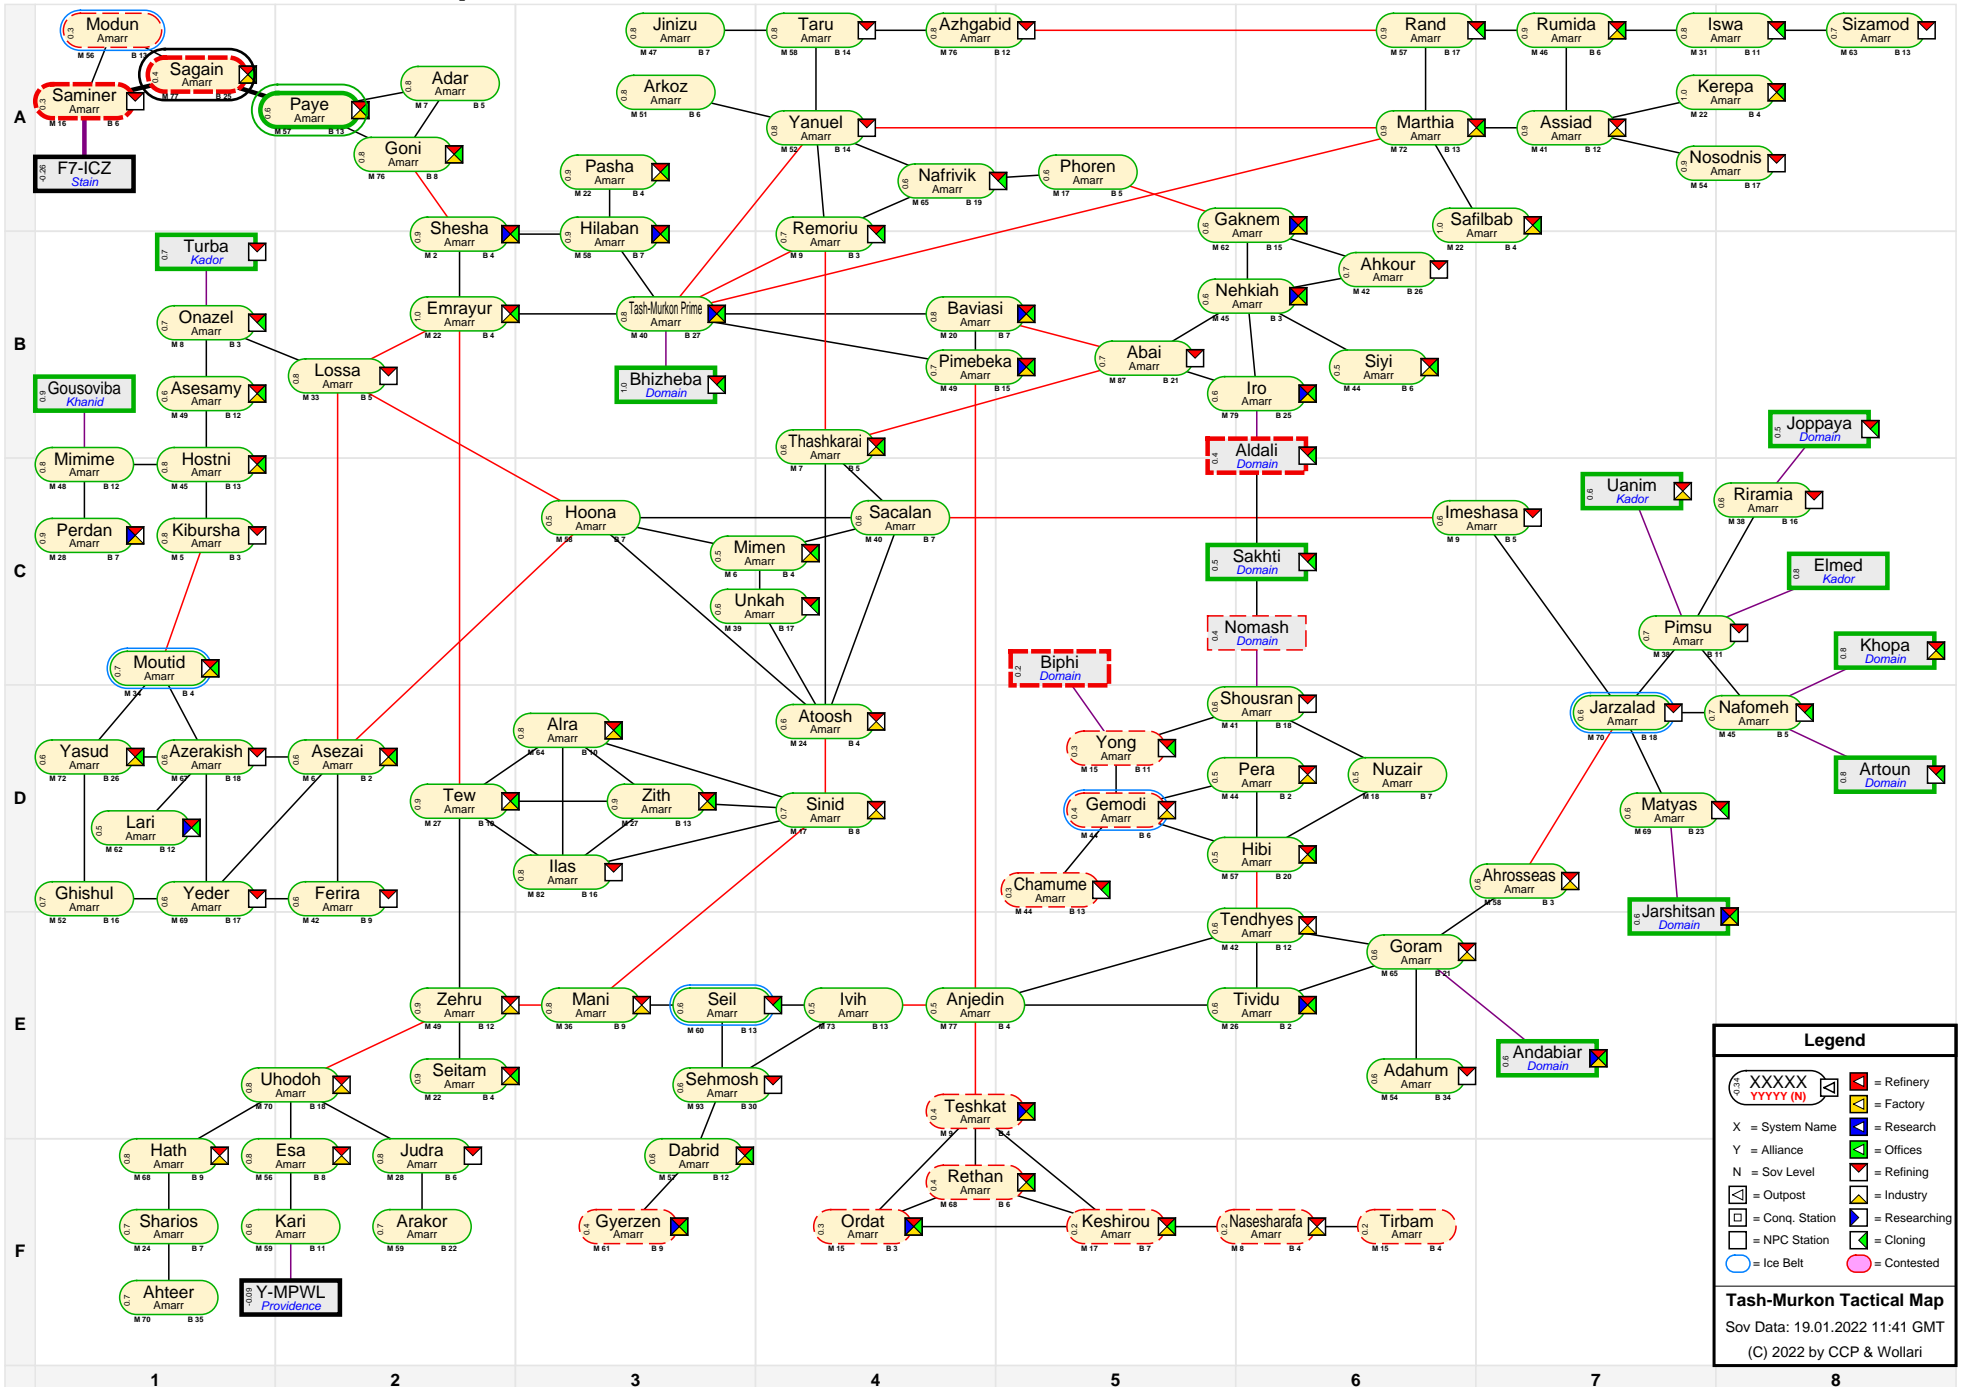

Tash-Murkon Tactical Map

Legend

- XXXXXX (with icons) = Refinery
- XXXXXX (with icon) = Factory
- X = System Name
- Y = Alliance
- N = Sov Level
- N (with icon) = Research
- (with icon) = Offices
- (with icon) = Refining
- (with icon) = Industry
- (with icon) = Outpost
- (with icon) = Conq. Station
- (with icon) = Researching
- (with icon) = NPC Station
- (with icon) = Cloning
- (with icon) = Contested

Tash-Murkon Tactical Map
 Sov Data: 19.01.2022 11:41 GMT
 (C) 2022 by CCP & Wollari