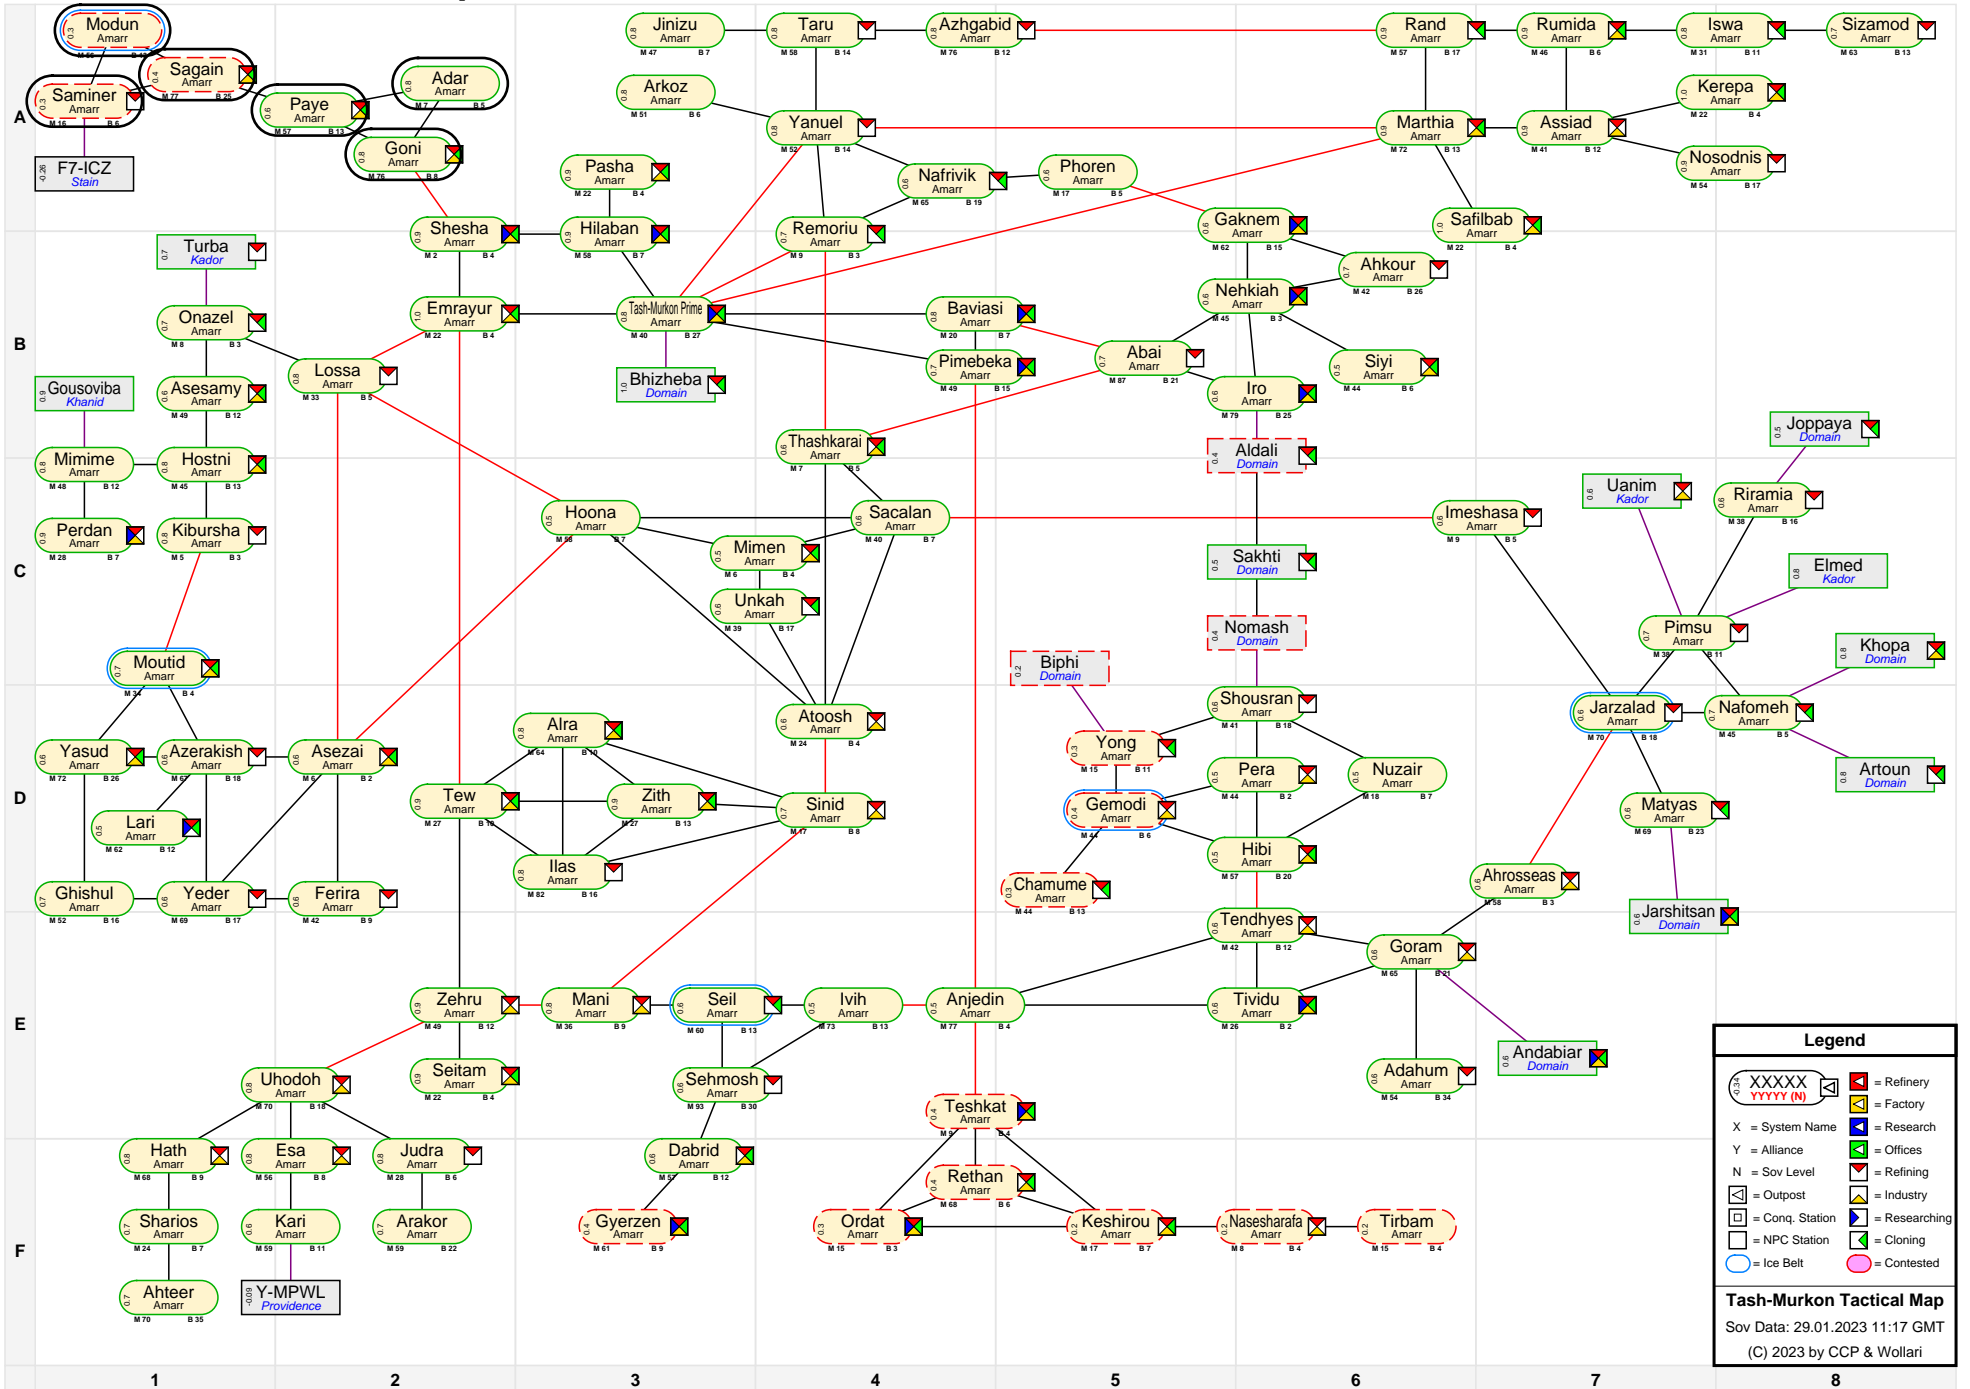

# Tash-Murkon Tactical Map

**Legend**

XXXXXX YYYYY (N)

- Red square = Refinery
- Yellow square = Factory
- X = System Name
- Y = Alliance
- N = Sov Level
- Green square = Research
- Blue square = Offices
- Red square = Refining
- Blue square = Industry
- Blue square = Outpost
- Blue square = Conq. Station
- Blue square = NPC Station
- Blue square = Cloning
- Blue circle = Ice Belt
- Pink circle = Contested

**Tash-Murkon Tactical Map**  
 Sov Data: 29.01.2023 11:17 GMT  
 (C) 2023 by CCP & Wollari