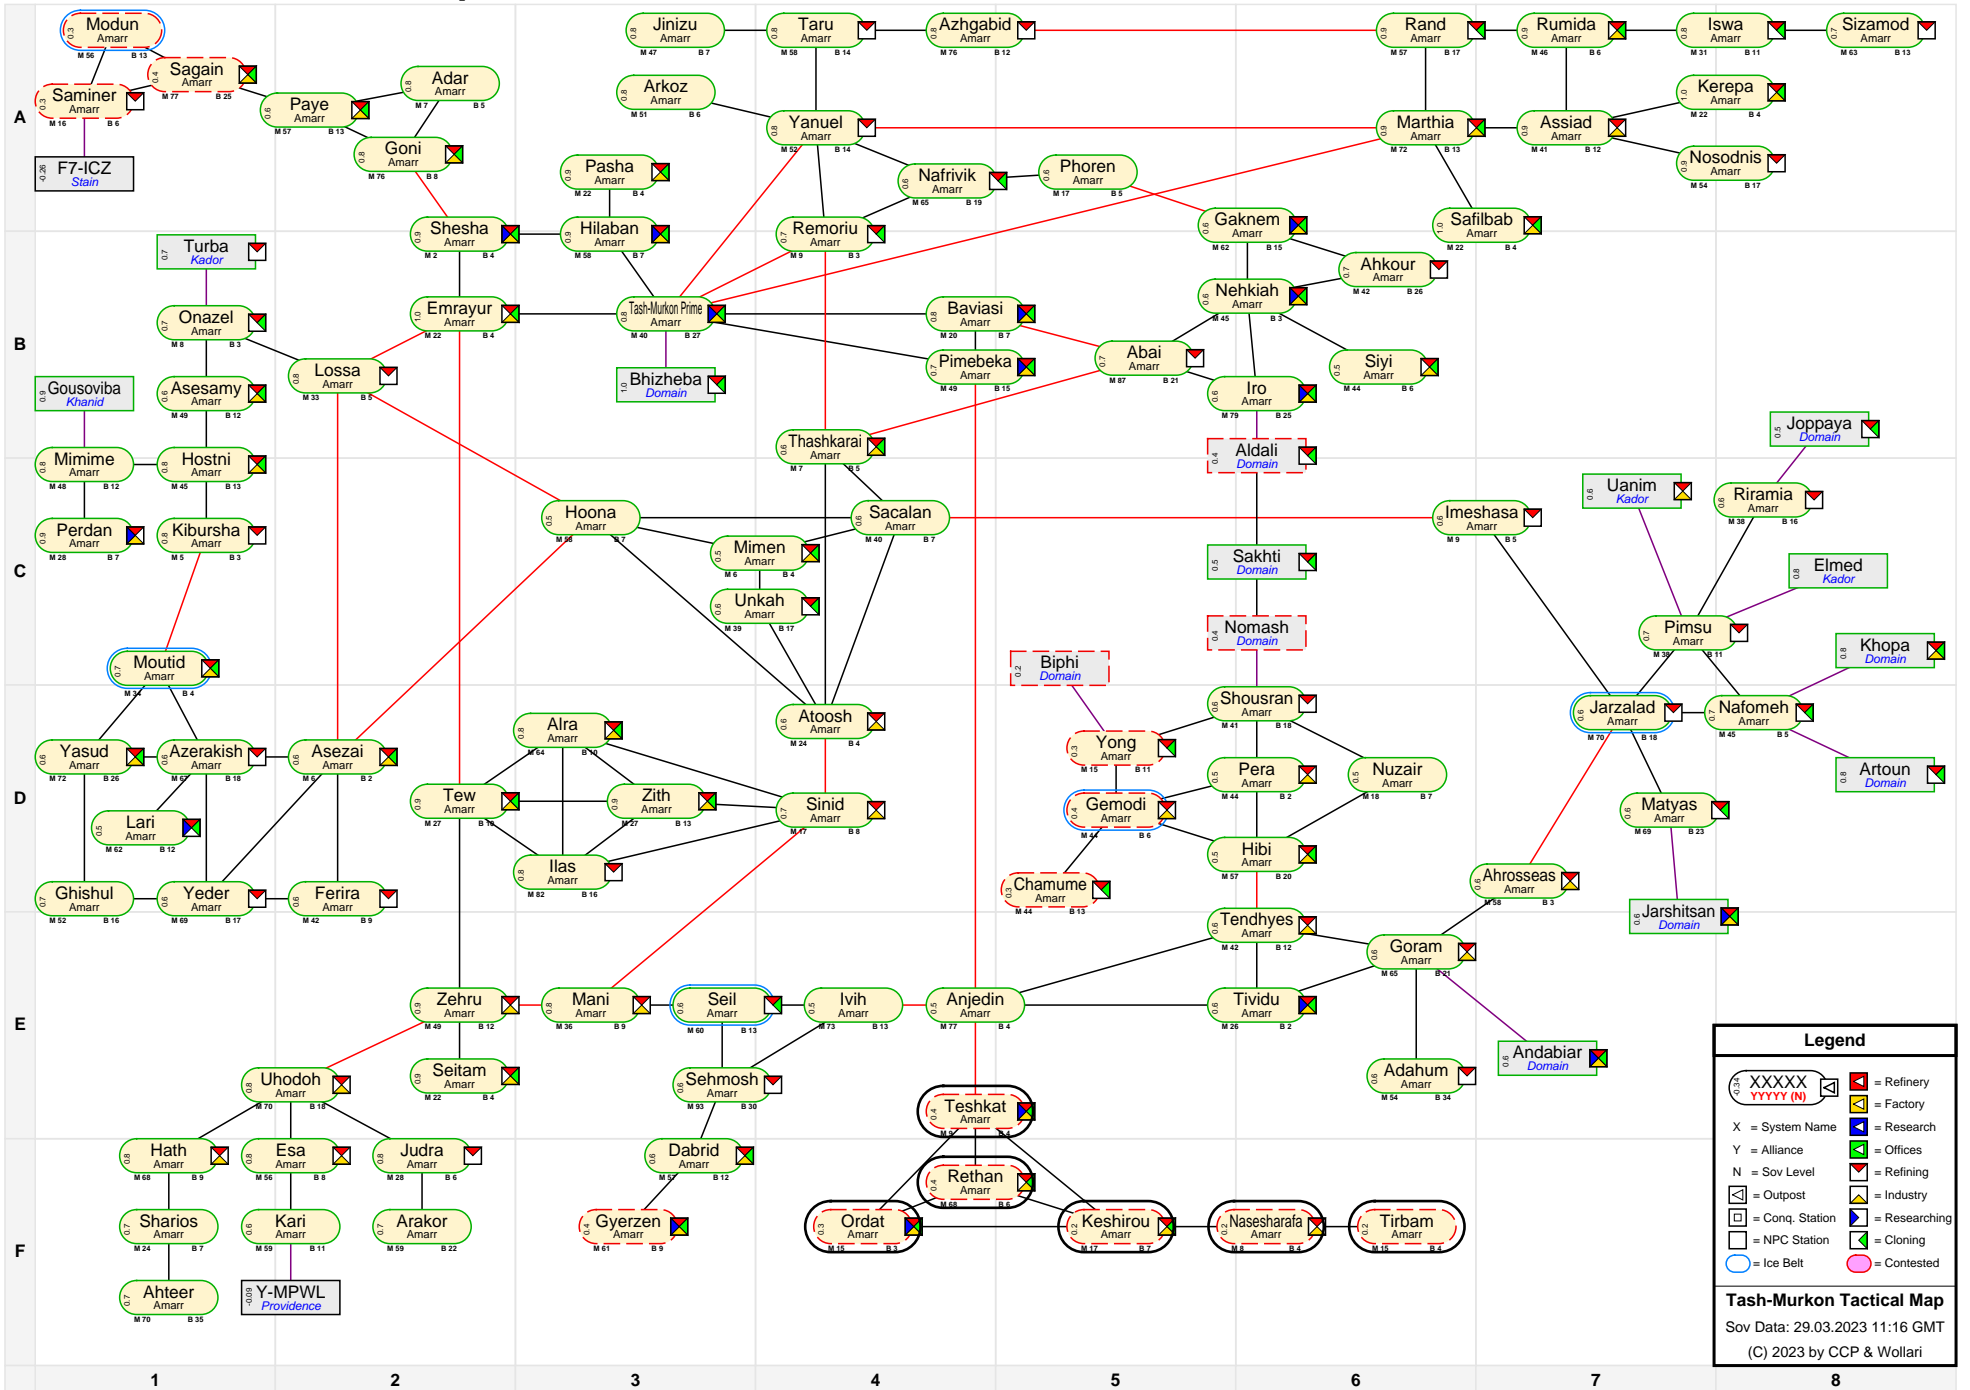

Tash-Murkon Tactical Map

Legend

- XXXXXX (with icons) = Refinery
- XXXXXX (with icon) = Factory
- X = System Name
- Y = Alliance
- N = Sov Level
- [Icon] = Research
- [Icon] = Offices
- [Icon] = Refining
- [Icon] = Industry
- [Icon] = Outpost
- [Icon] = Conq. Station
- [Icon] = Researching
- [Icon] = NPC Station
- [Icon] = Cloning
- [Icon] = Ice Belt
- [Icon] = Contested

Tash-Murkon Tactical Map
 Sov Data: 29.03.2023 11:16 GMT
 (C) 2023 by CCP & Wollari