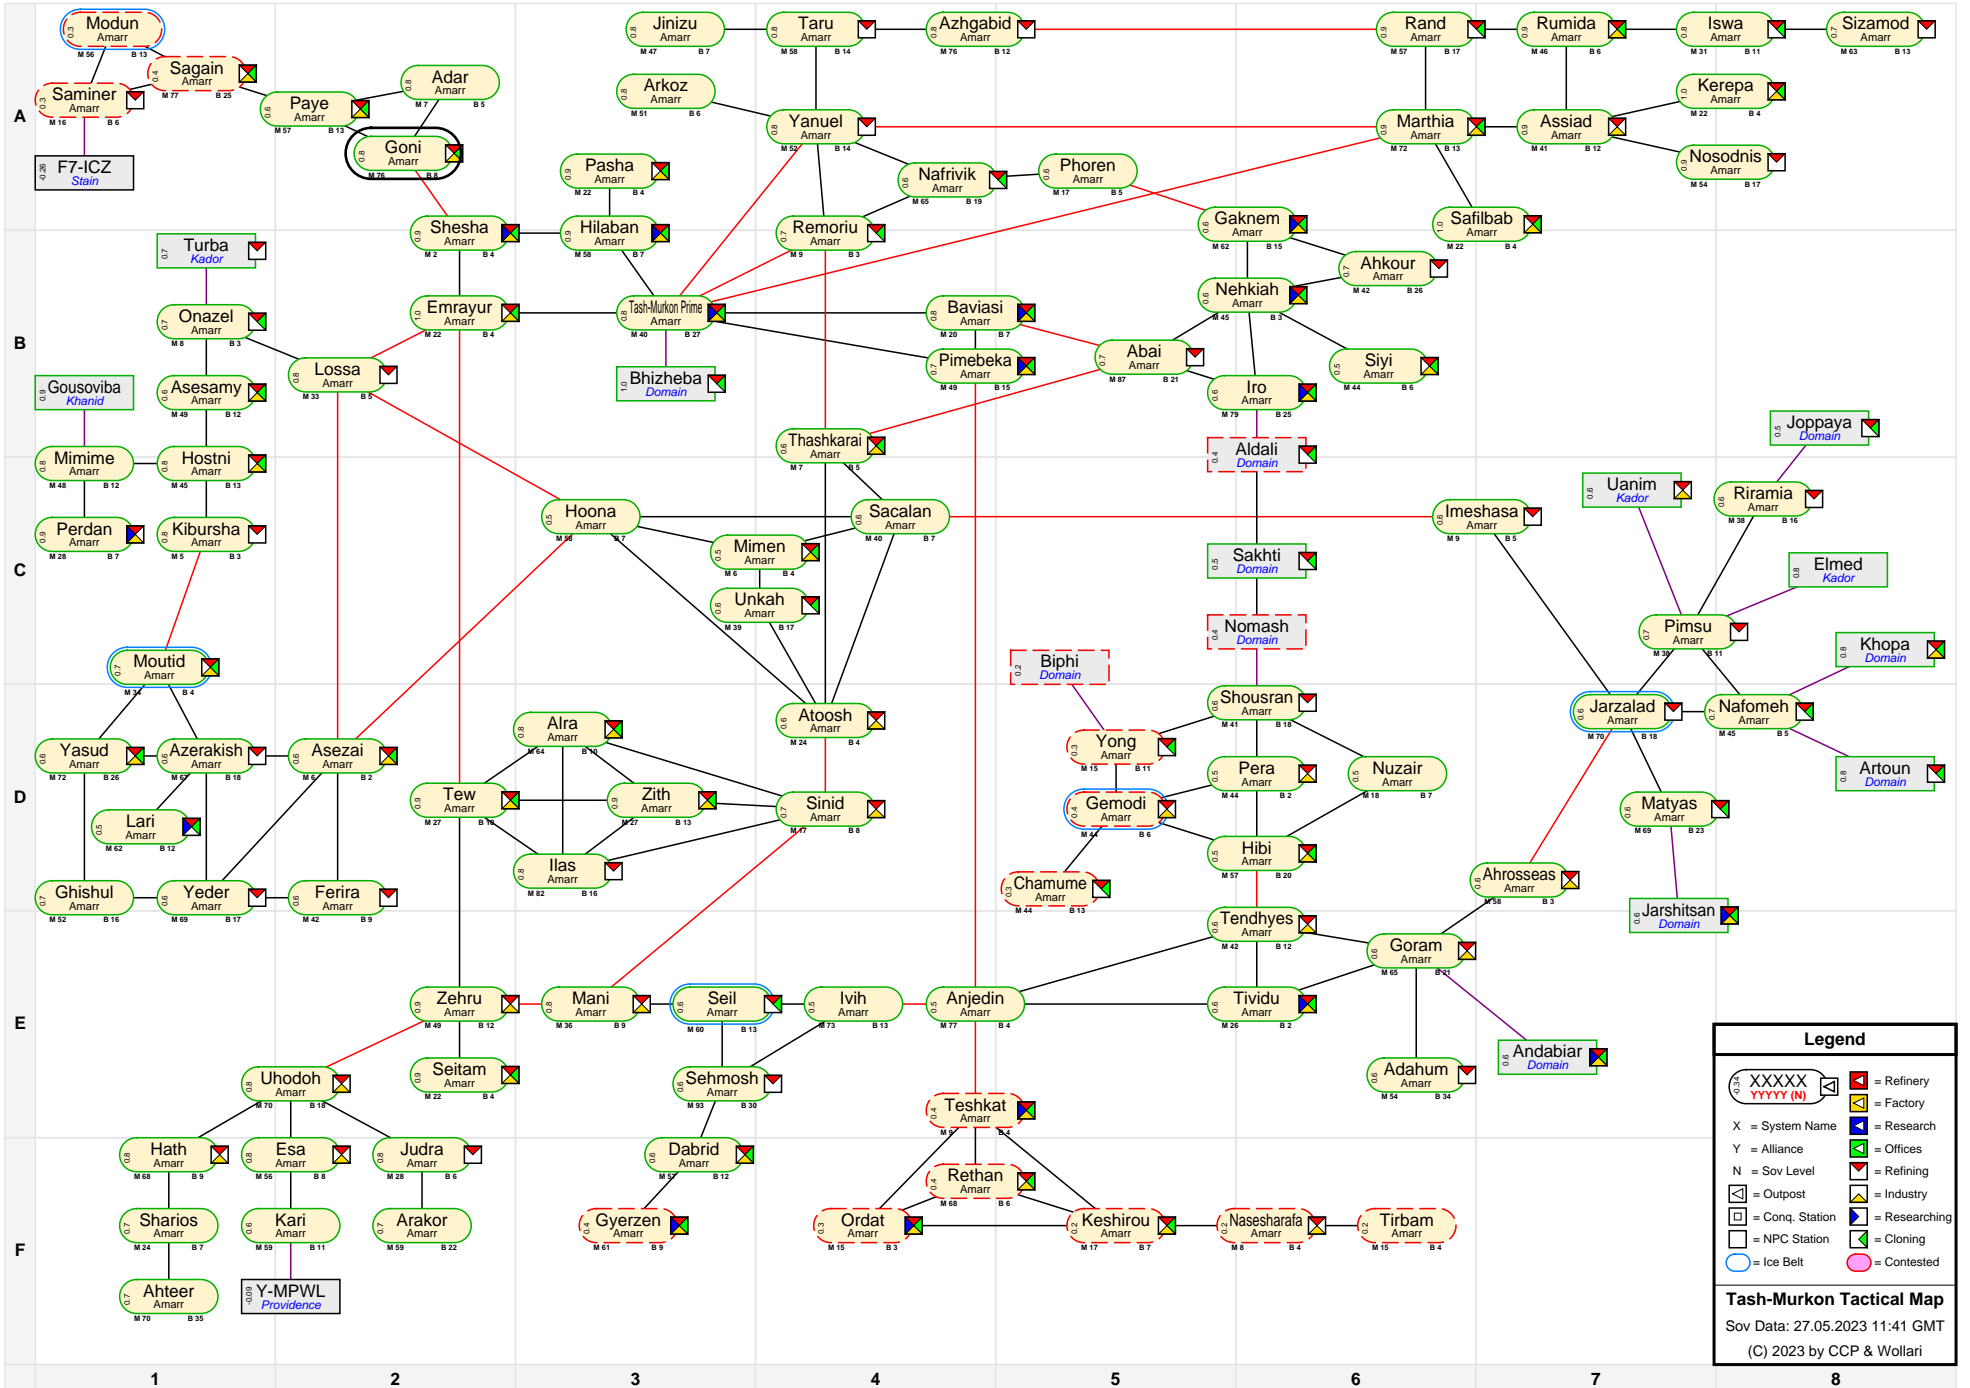

# Tash-Murkon Tactical Map

**Legend**

- XXXXXX YYYYY (N) = Refinery
- X = System Name
- Y = Alliance
- N = Sov Level
- (N) = Outpost
- [ ] = Conq. Station
- [ ] = NPC Station
- [ ] = Ice Belt
- [ ] = Contested
- [ ] = Factory
- [ ] = Research
- [ ] = Offices
- [ ] = Refining
- [ ] = Industry
- [ ] = Cloning

**Tash-Murkon Tactical Map**  
 Sov Data: 27.05.2023 11:41 GMT  
 (C) 2023 by CCP & Wollari