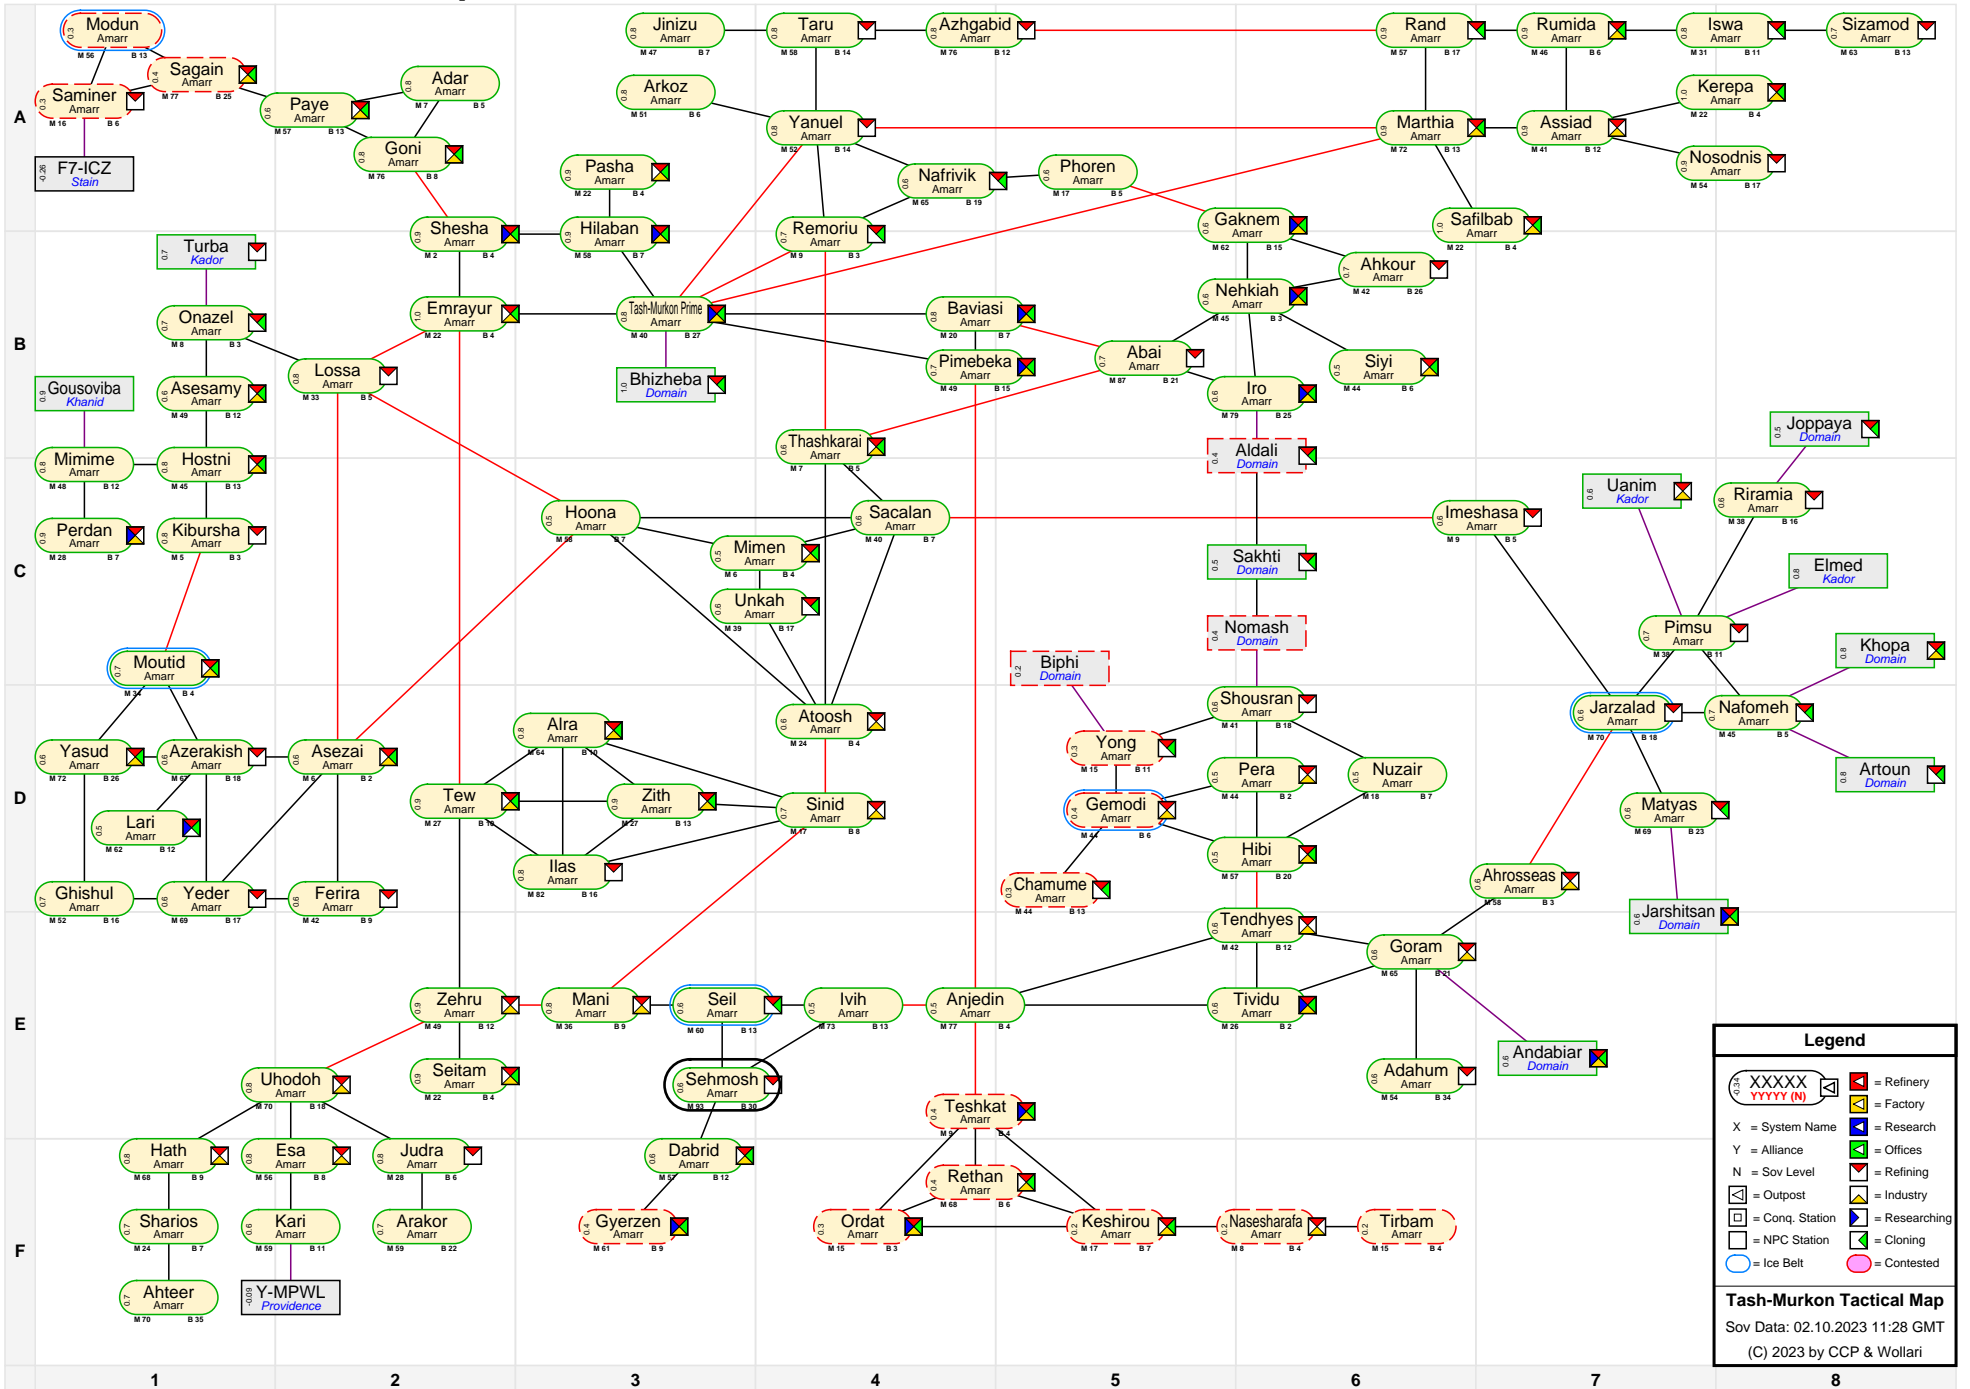

# Tash-Murkon Tactical Map

**Legend**

- XXXXX  
YYYY (N) = Refinery
- = Factory
- X = System Name
- Y = Alliance
- N = Sov Level
- = Research
- = Offices
- = Refining
- = Industry
- = Conq. Station
- = NPC Station
- = Cloning
- = Ice Belt
- = Contested

**Tash-Murkon Tactical Map**  
 Sov Data: 02.10.2023 11:28 GMT  
 (C) 2023 by CCP & Wollari