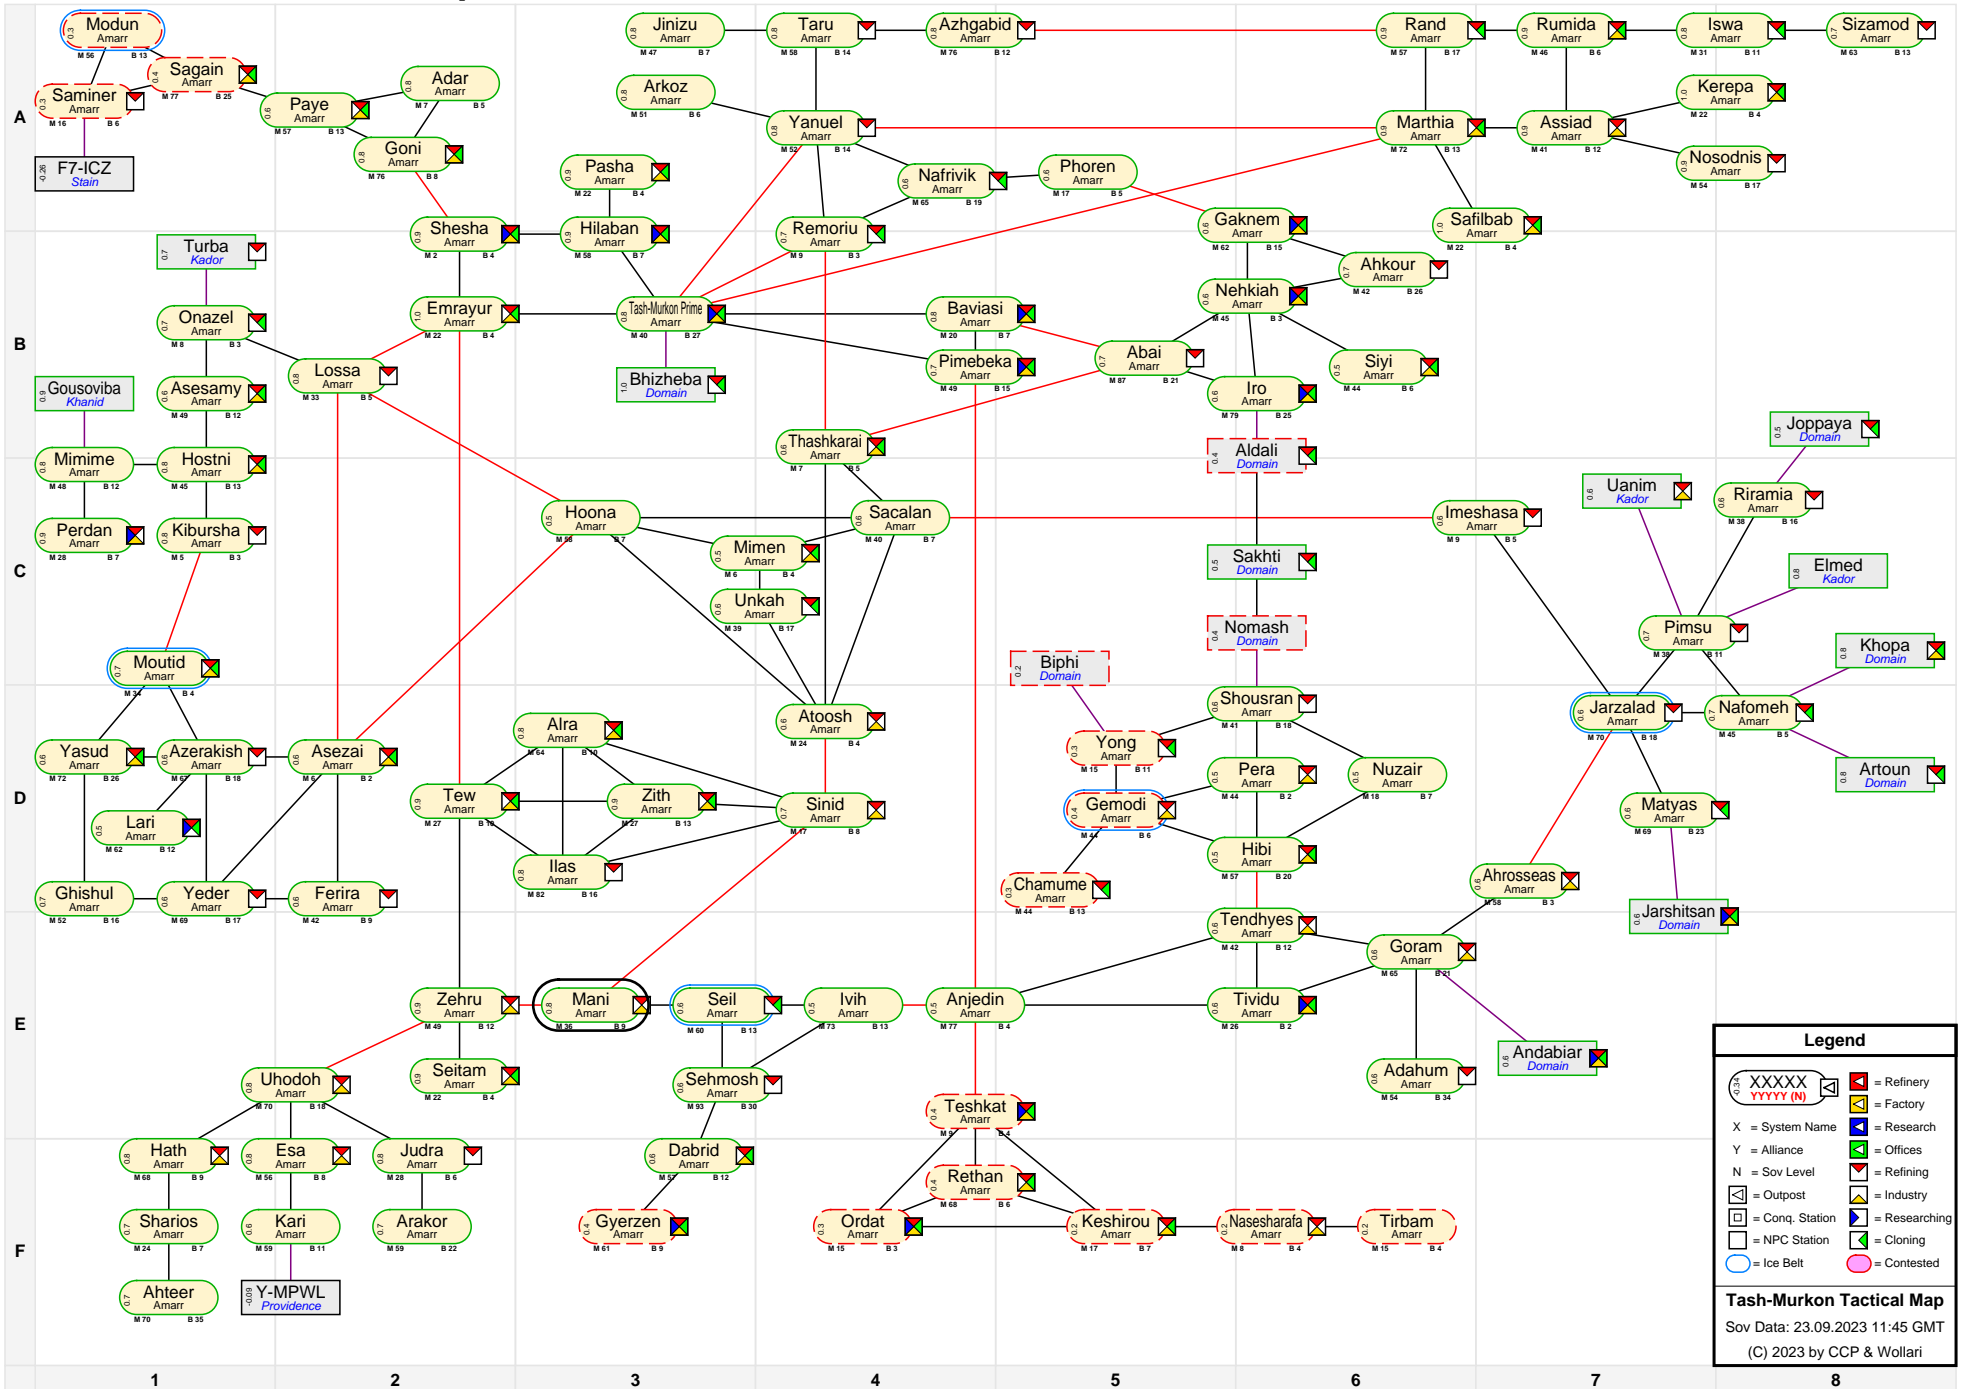

# Tash-Murkon Tactical Map

**Legend**

- XXXXX (with M, B, N) = Refinery
- XXXXX (with M, B, N) = Factory
- X = System Name
- Y = Alliance
- N = Sov Level
- = Outpost
- = Industry
- = Conq. Station
- = NPC Station
- = Cloning
- = Ice Belt
- = Contested

**Tash-Murkon Tactical Map**  
 Sov Data: 23.09.2023 11:45 GMT  
 (C) 2023 by CCP & Wollari