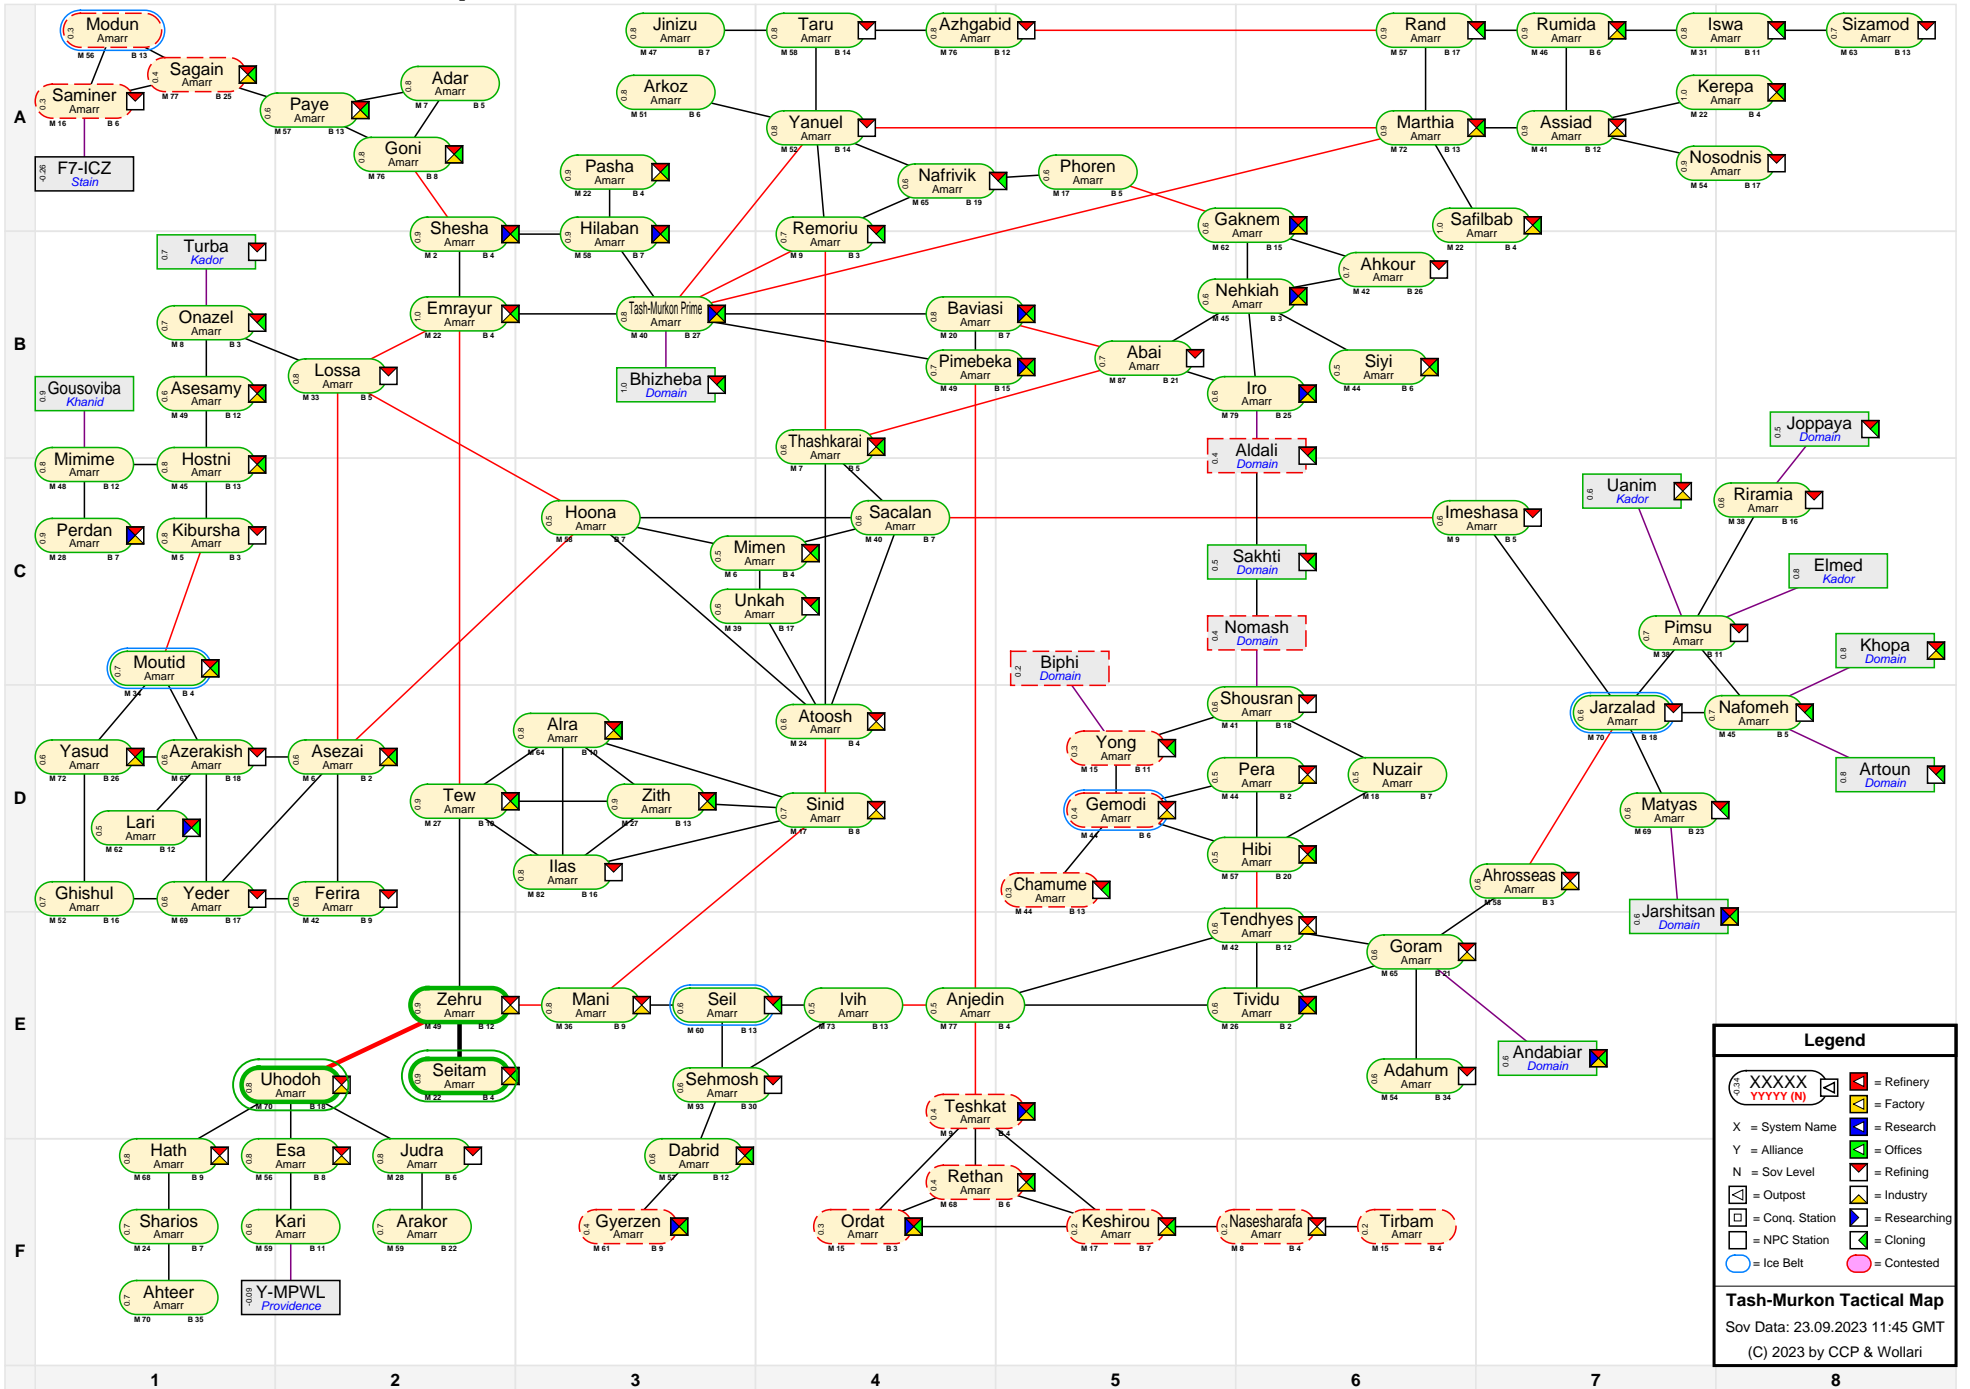

# Tash-Murkon Tactical Map

**Legend**

- XXXXX  
YYYY (N) = Refinery
- X = System Name
- Y = Alliance
- N = Sov Level
- [Icon] = Outpost
- [Icon] = Conq. Station
- [Icon] = NPC Station
- [Icon] = Cloning
- [Icon] = Contested
- [Icon] = Factory
- [Icon] = Research
- [Icon] = Offices
- [Icon] = Refining
- [Icon] = Industry
- [Icon] = Jarzald

**Tash-Murkon Tactical Map**  
 Sov Data: 23.09.2023 11:45 GMT  
 (C) 2023 by CCP & Wollari