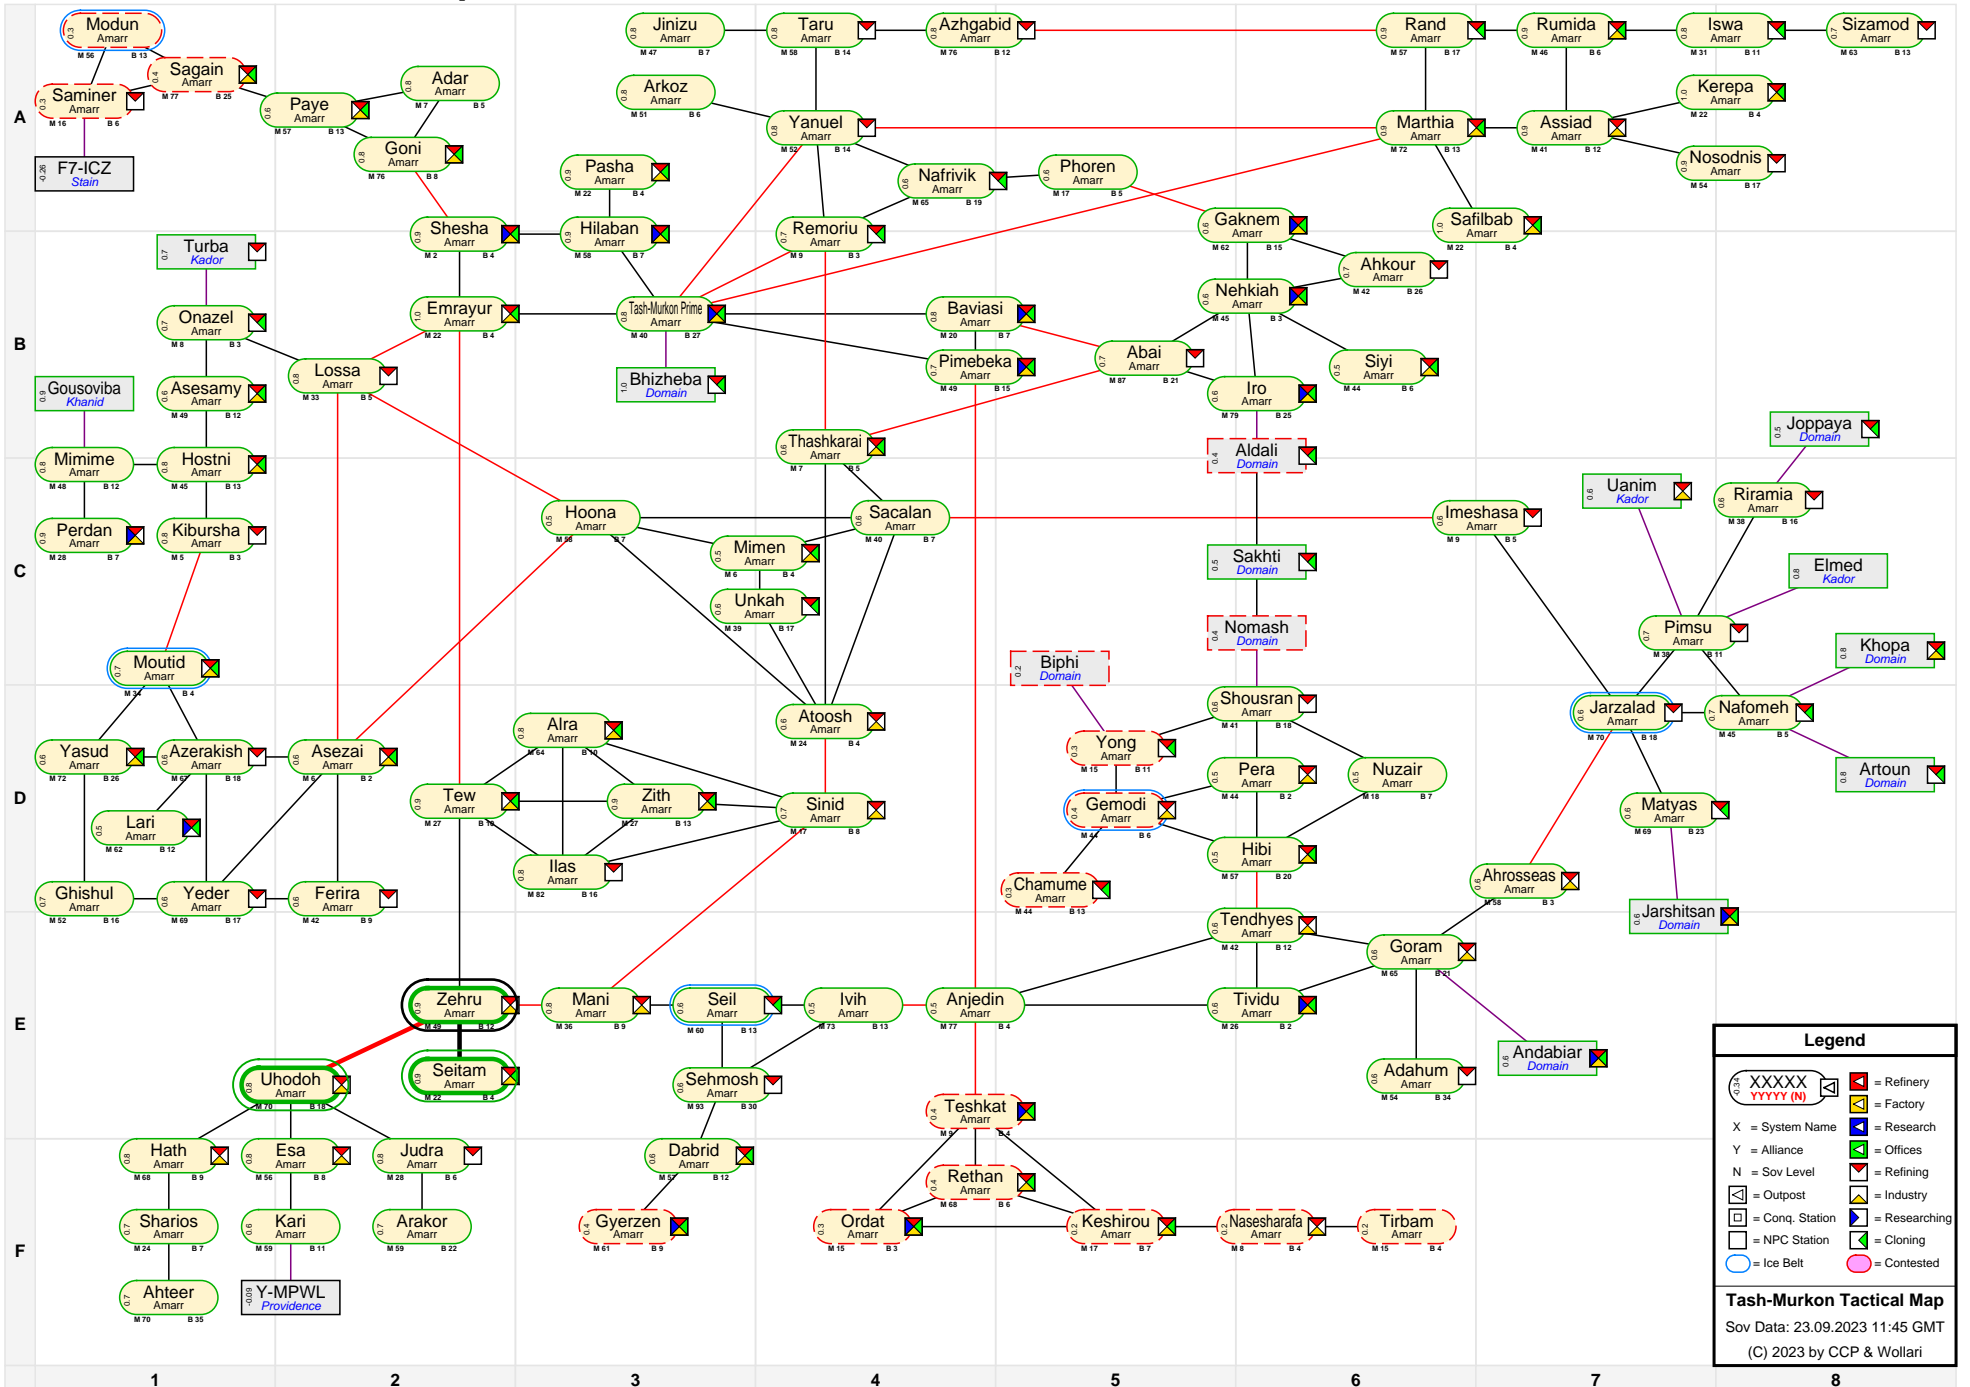

Tash-Murkon Tactical Map

Legend

- XXXXXX (with icons) = Refinery
- YYYYY (with icon) = Factory
- X = System Name
- Y = Alliance
- N = Sov Level
- (with icon) = Research
- (with icon) = Offices
- (with icon) = Refining
- (with icon) = Industry
- (with icon) = Outpost
- (with icon) = Conq. Station
- (with icon) = Researching
- (with icon) = NPC Station
- (with icon) = Cloning
- (with icon) = Ice Belt
- (with icon) = Contested

Tash-Murkon Tactical Map
 Sov Data: 23.09.2023 11:45 GMT
 (C) 2023 by CCP & Wollari