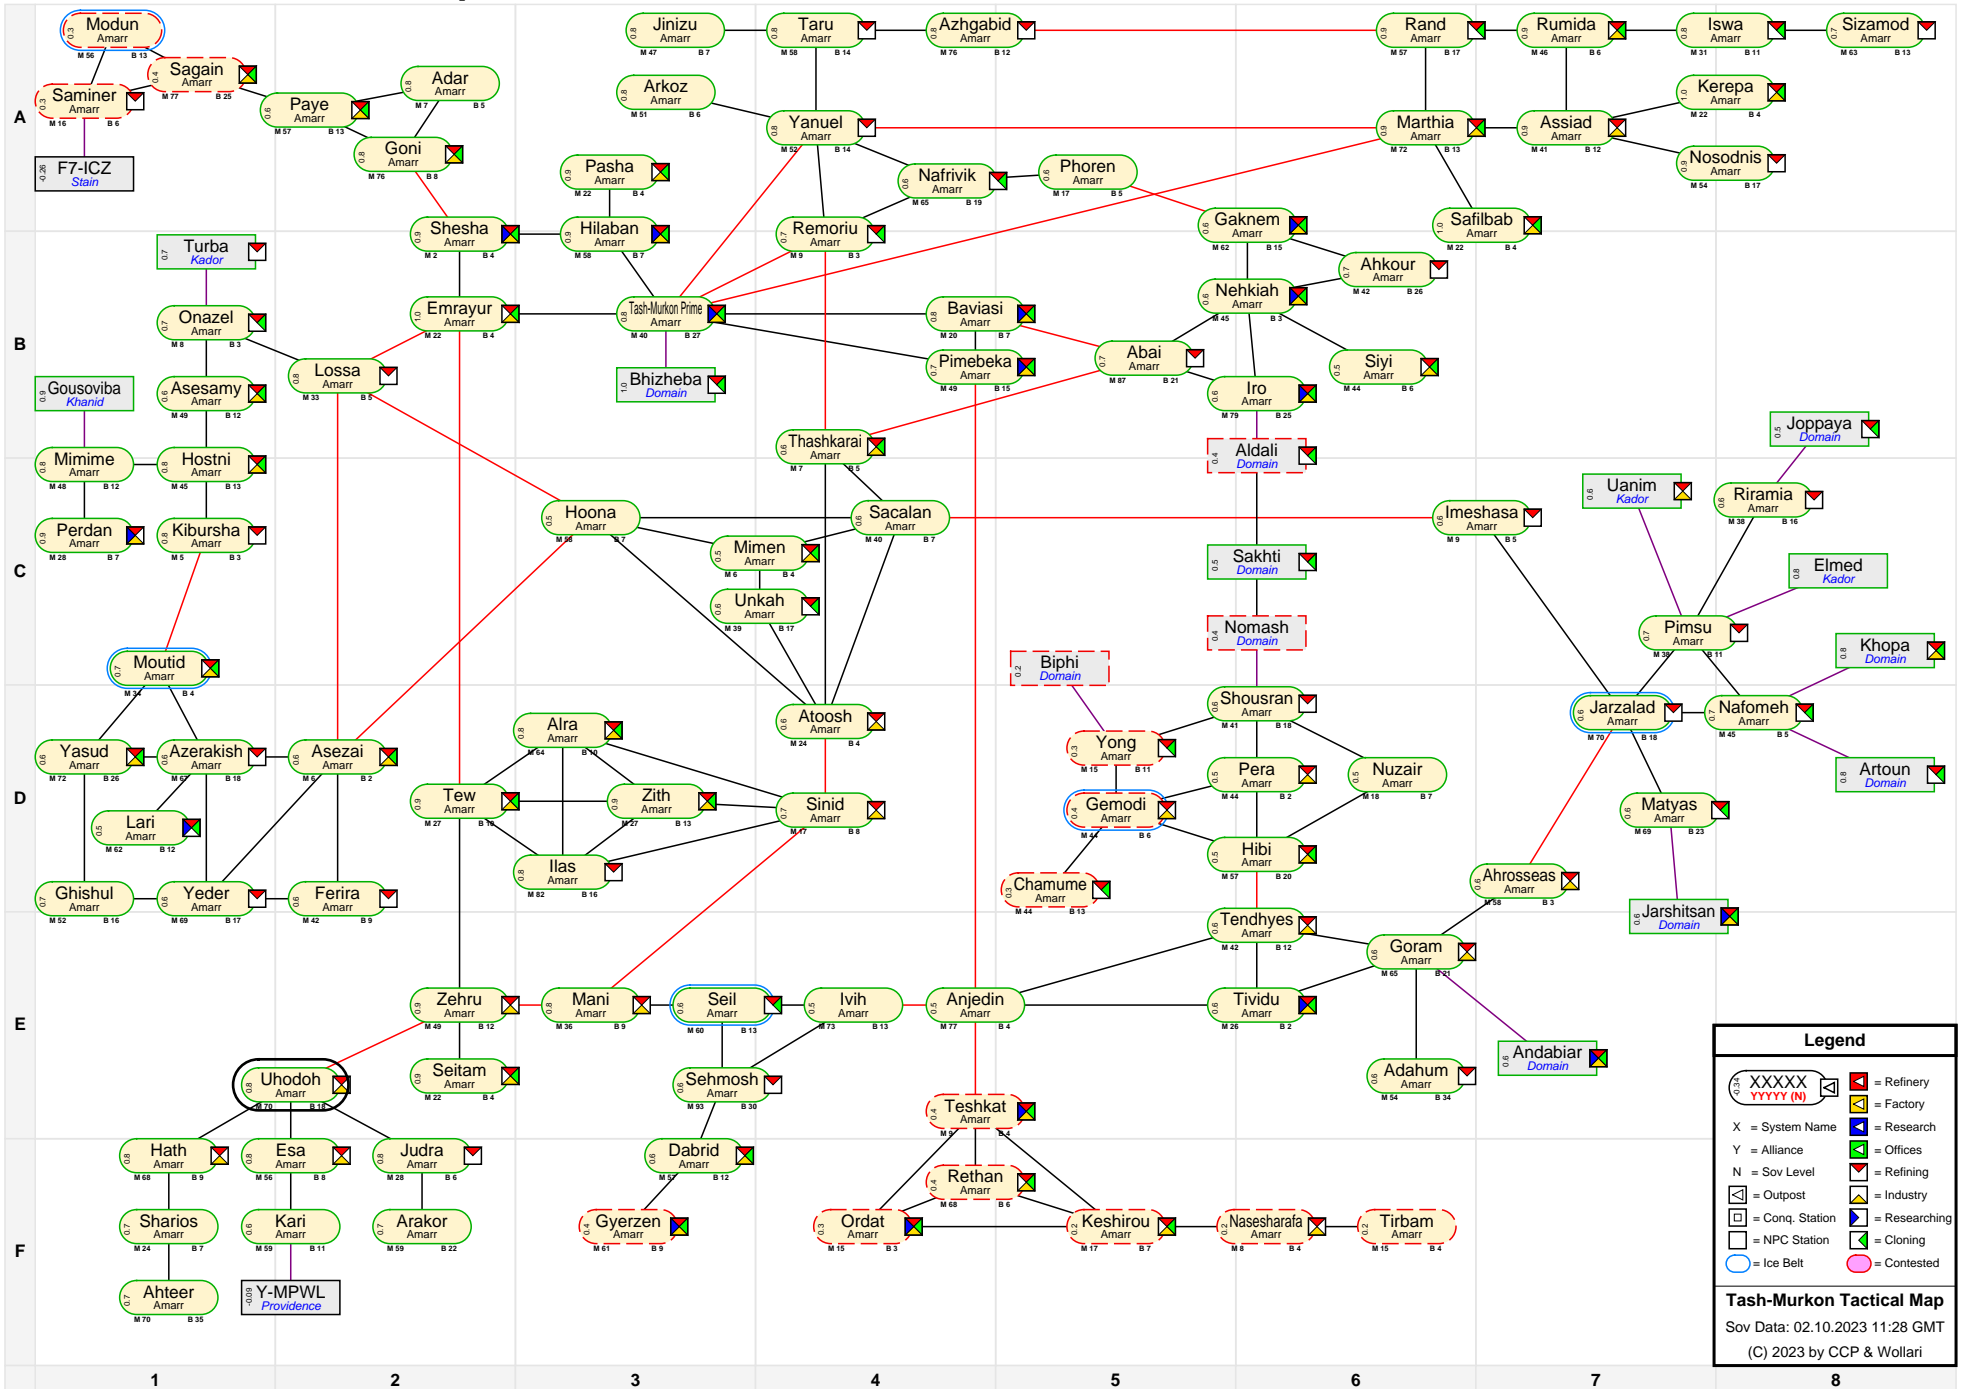

Tash-Murkon Tactical Map

Legend

XXXXXX YYYYY (N)

- Red square = Refinery
- Yellow square = Factory
- X = System Name
- Y = Alliance
- N = Sov Level
- Green square = Research
- Blue square = Offices
- Red square = Refining
- White square = Outpost
- Blue square = Industry
- Red square = Conq. Station
- Blue square = Researching
- White square = NPC Station
- Green square = Cloning
- Blue circle = Ice Belt
- Pink circle = Contested

Tash-Murkon Tactical Map
 Sov Data: 02.10.2023 11:28 GMT
 (C) 2023 by CCP & Wollari