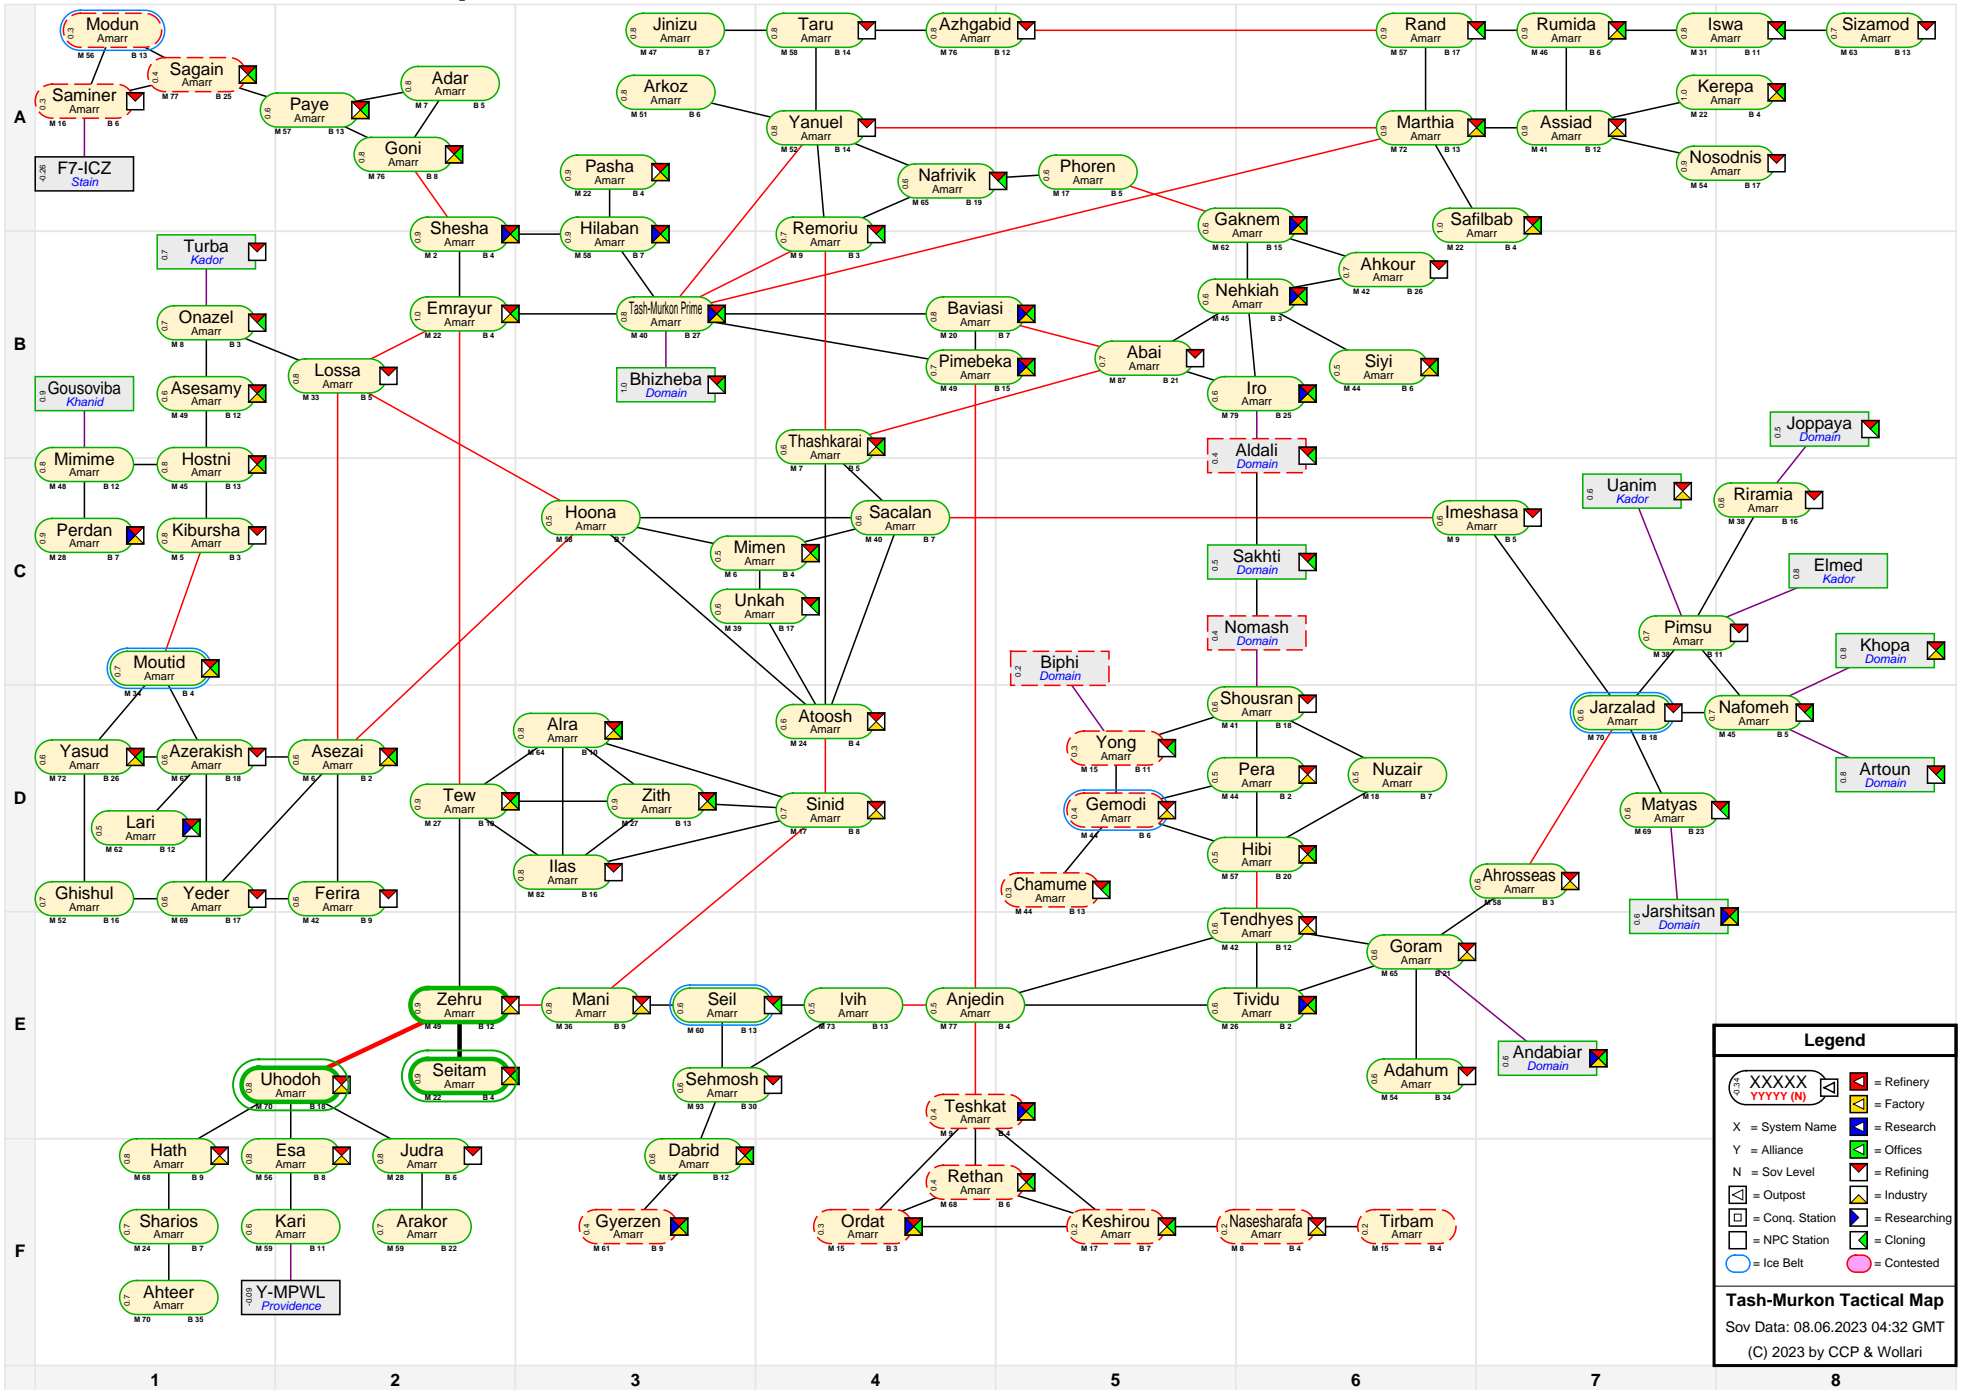

Tash-Murkon Tactical Map

Legend

- XXXXX (M/B) = Refinery
- XXXXX (F) = Factory
- X = System Name
- Y = Alliance
- N = Sov Level
- = Outpost
- = Conq. Station
- = NPC Station
- = Ice Belt
- = Contested
- = Research
- = Offices
- = Refining
- = Industry
- = Cloning

Tash-Murkon Tactical Map
 Sov Data: 08.06.2023 04:32 GMT
 (C) 2023 by CCP & Wollari