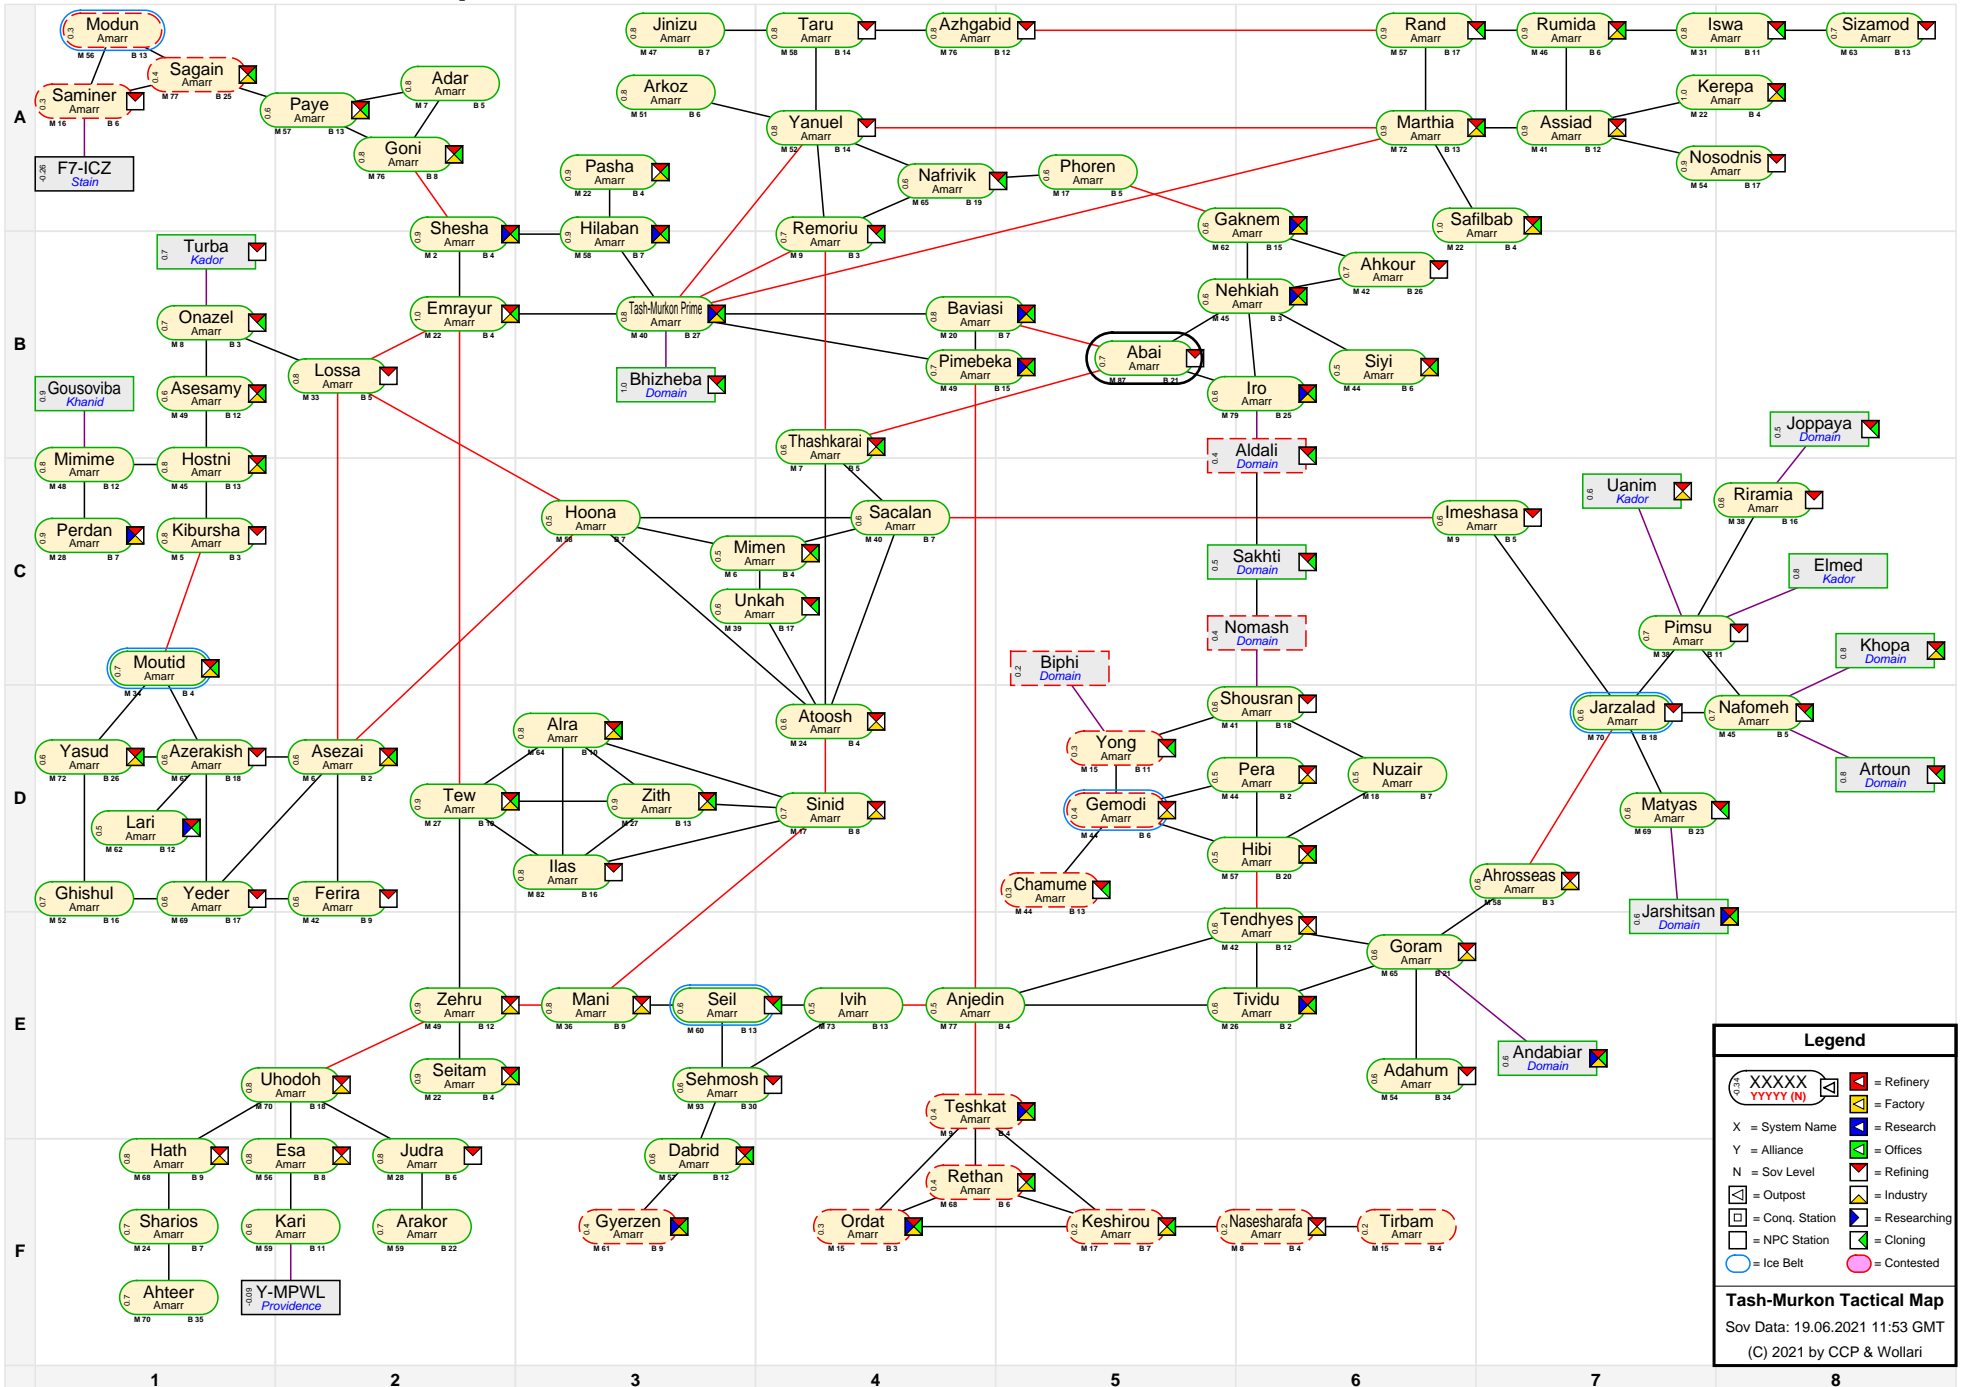

Tash-Murkon Tactical Map

Legend

- XXXXXX (with M and B) = Refinery
- XXXXXX (with M and B) = Factory
- X = System Name
- Y = Alliance
- N = Sov Level
- = Outpost
- = Conq. Station
- = NPC Station
- = Ice Belt
- = Contested
- (with X) = Research
- (with Y) = Offices
- (with N) = Refining
- (with X) = Industry
- (with Y) = Researching
- (with N) = Cloning

Tash-Murkon Tactical Map
 Sov Data: 19.06.2021 11:53 GMT
 (C) 2021 by CCP & Wollari