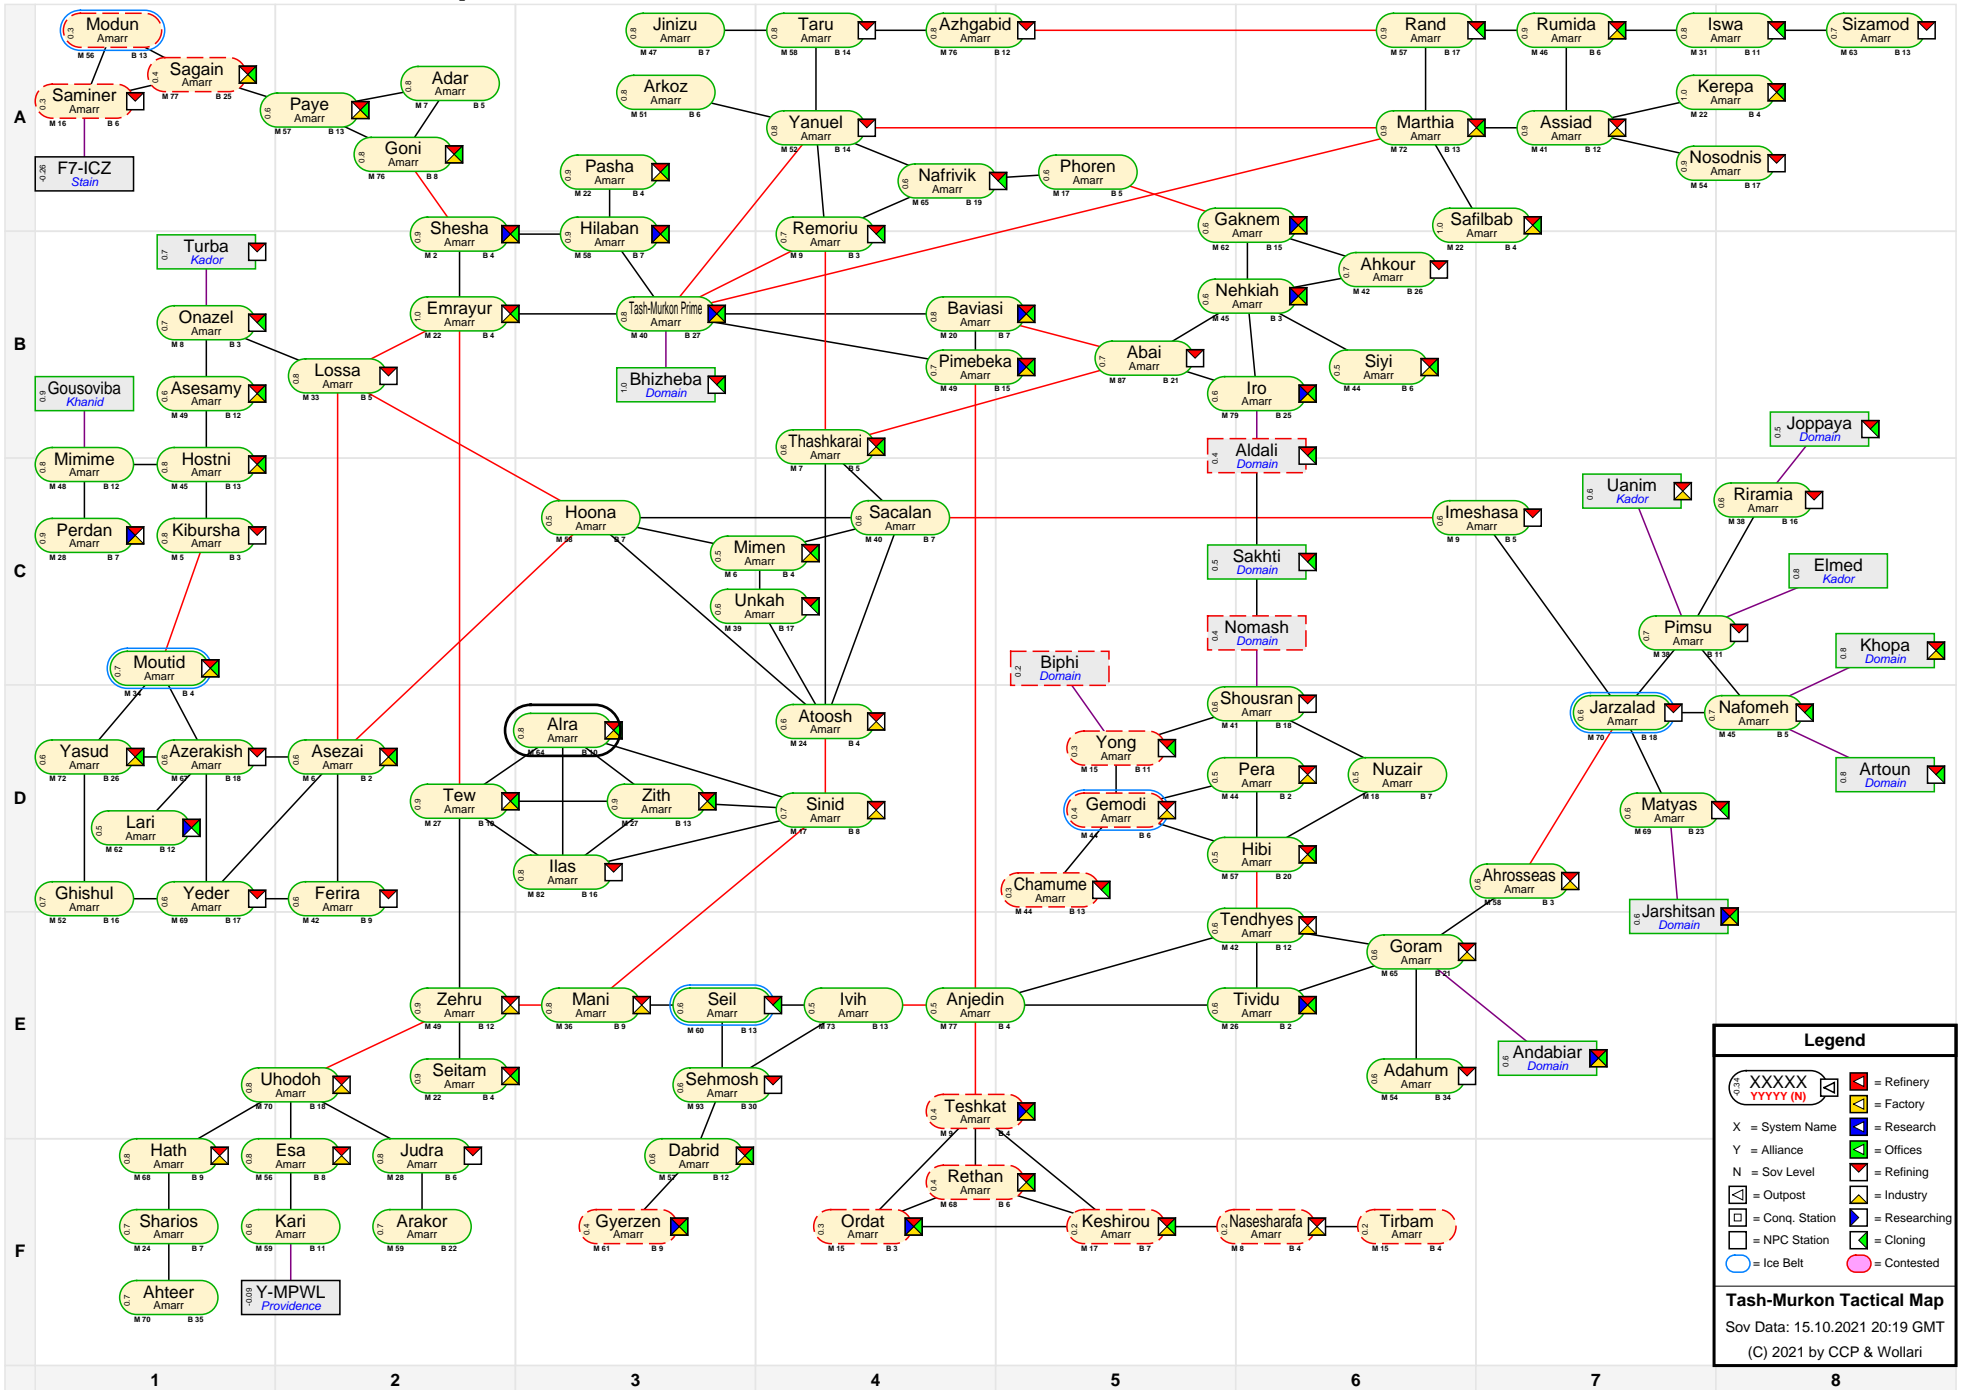

Tash-Murkon Tactical Map

Legend

XXXXXX YYYYY (N) [Icon] = Refinery

[Icon] = Factory

X = System Name

Y = Alliance

N = Sov Level

[Icon] = Research

[Icon] = Offices

[Icon] = Refining

[Icon] = Outpost

[Icon] = Industry

[Icon] = Conq. Station

[Icon] = NPC Station

[Icon] = Cloning

○ = Ice Belt

○ = Contested

Tash-Murkon Tactical Map
 Sov Data: 15.10.2021 20:19 GMT
 (C) 2021 by CCP & Wollari