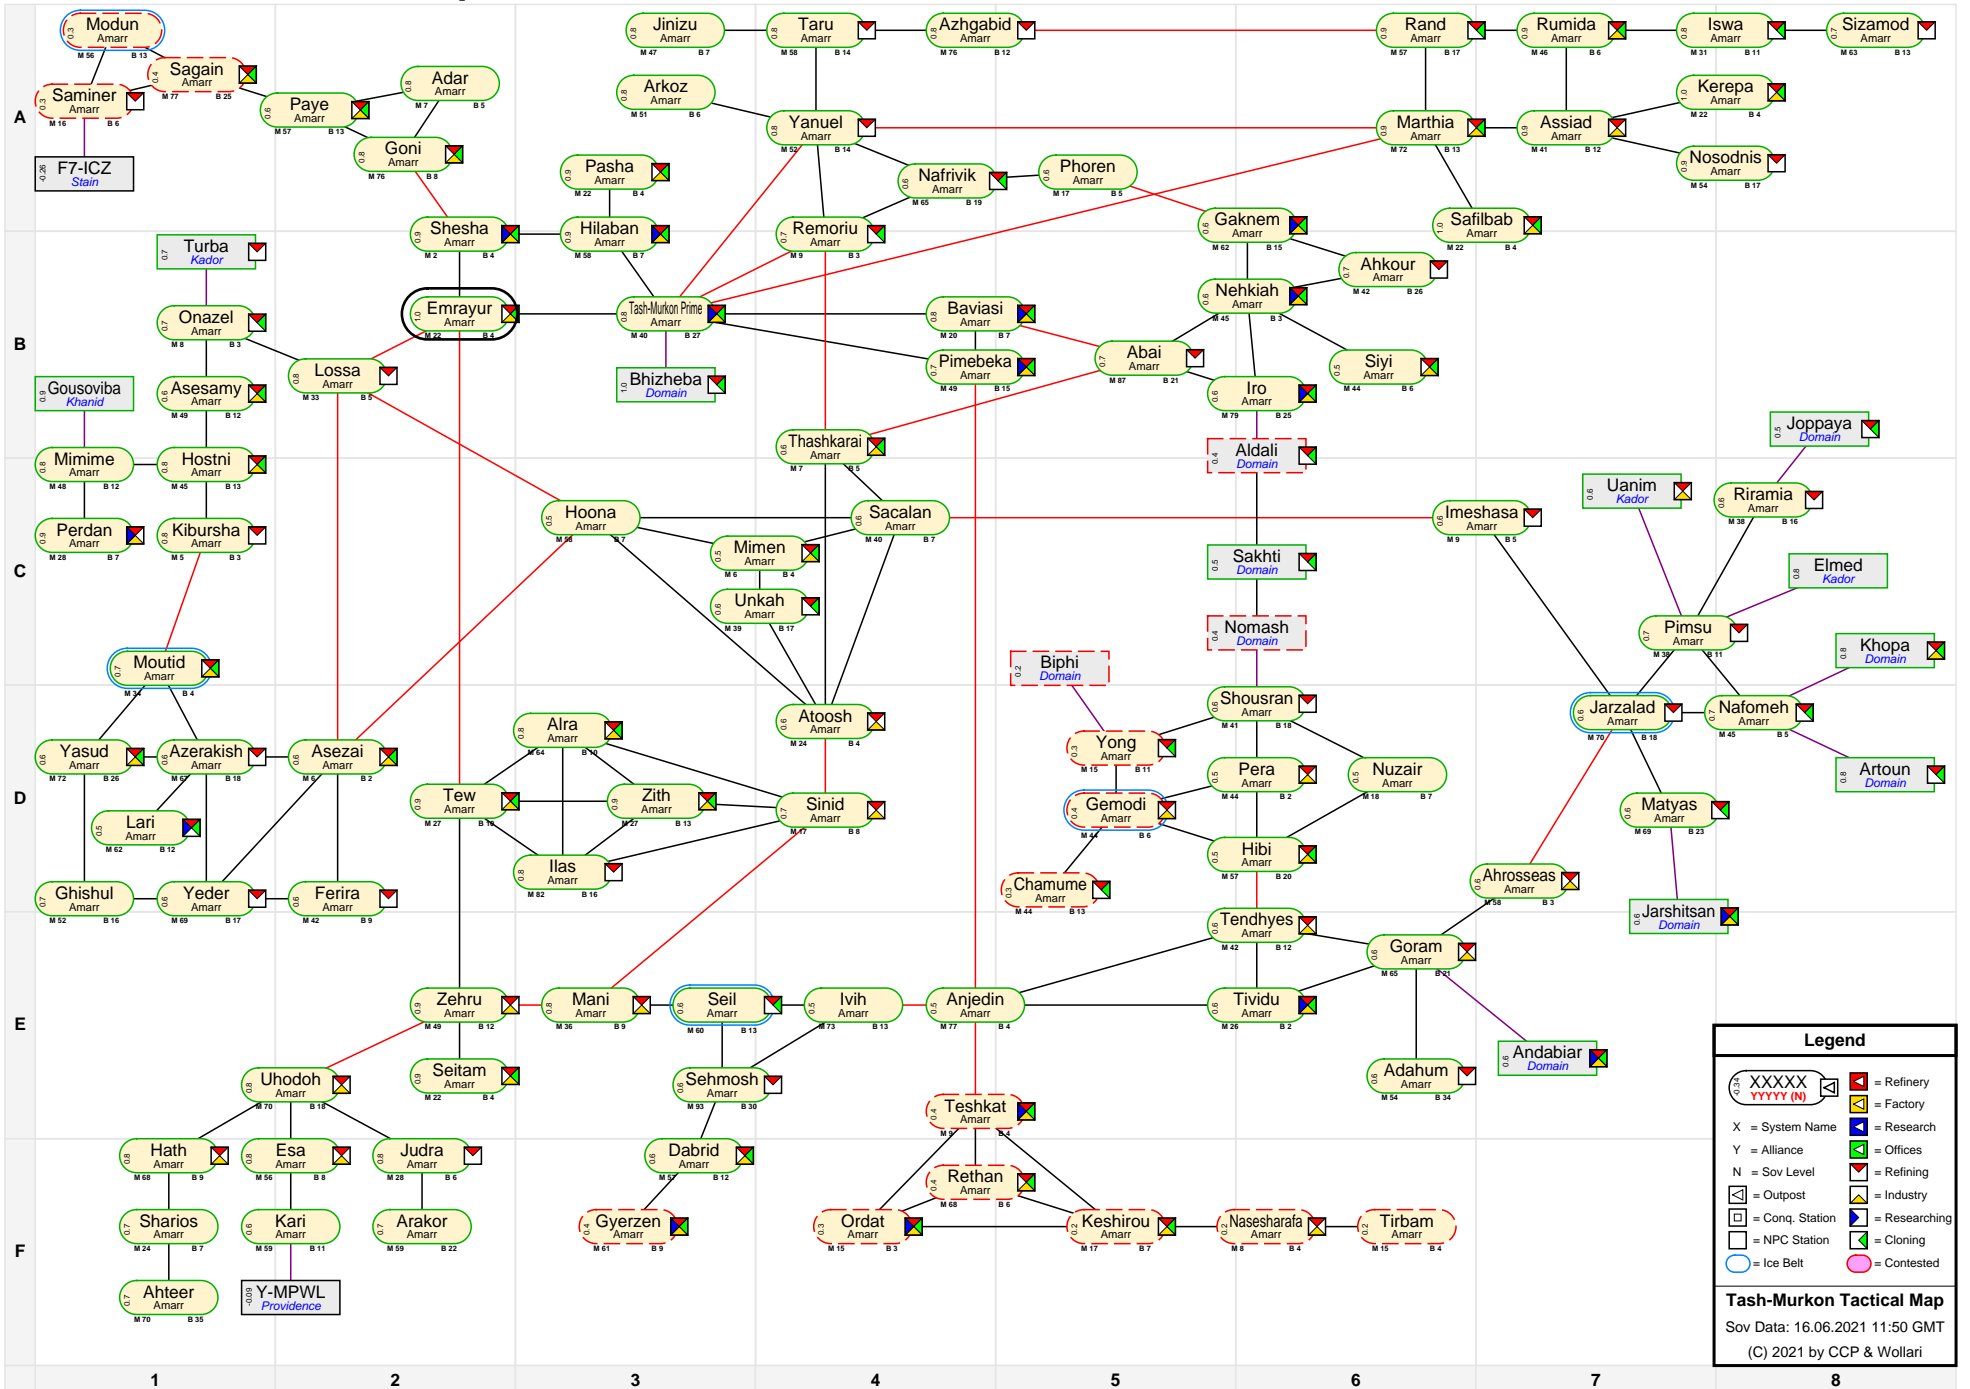

Tash-Murkon Tactical Map

Legend

- = Refinery
- = System Name
- = Alliance
- = Sov Level
- = Outpost
- = Conq. Station
- = NPC Station
- = Cloning
- = Ice Belt
- = Contested
- = Factory
- = Research
- = Offices
- = Refining
- = Industry
- = Conq. Station
- = Cloning

Tash-Murkon Tactical Map
 Sov Data: 16.06.2021 11:50 GMT
 (C) 2021 by CCP & Wollari