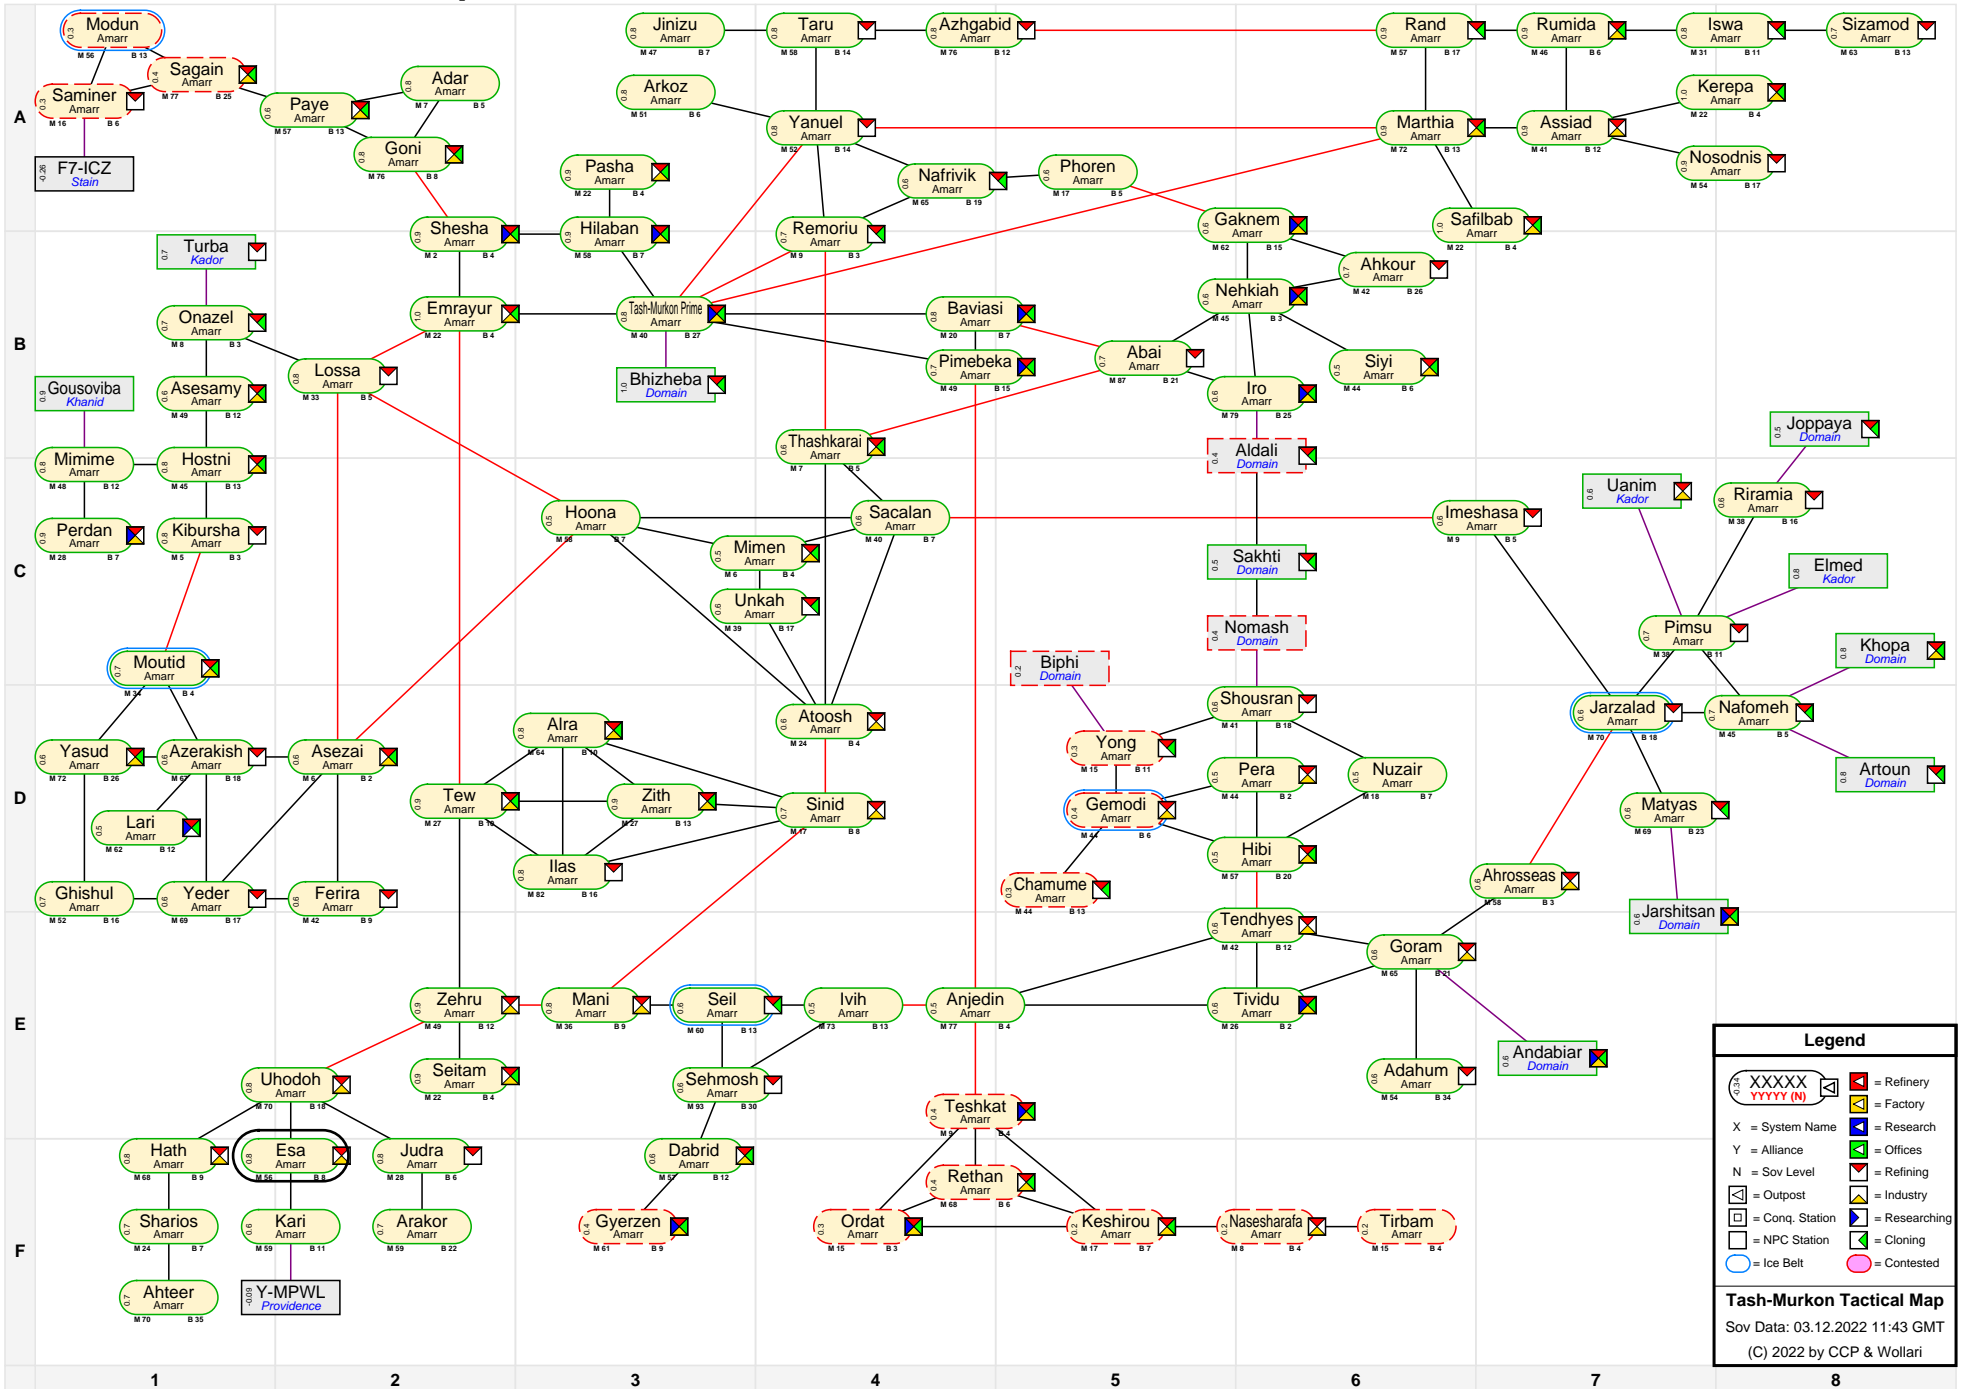

# Tash-Murkon Tactical Map

**Legend**

- XXXXX YYYYY (N) = Refinery
- X = System Name
- Y = Alliance
- N = Sov Level
- = Outpost
- = Conq. Station
- = NPC Station
- = Ice Belt
- = Contested
- = Factory
- = Research
- = Offices
- = Refining
- = Industry
- = Cloning

**Tash-Murkon Tactical Map**  
 Sov Data: 03.12.2022 11:43 GMT  
 (C) 2022 by CCP & Wollari