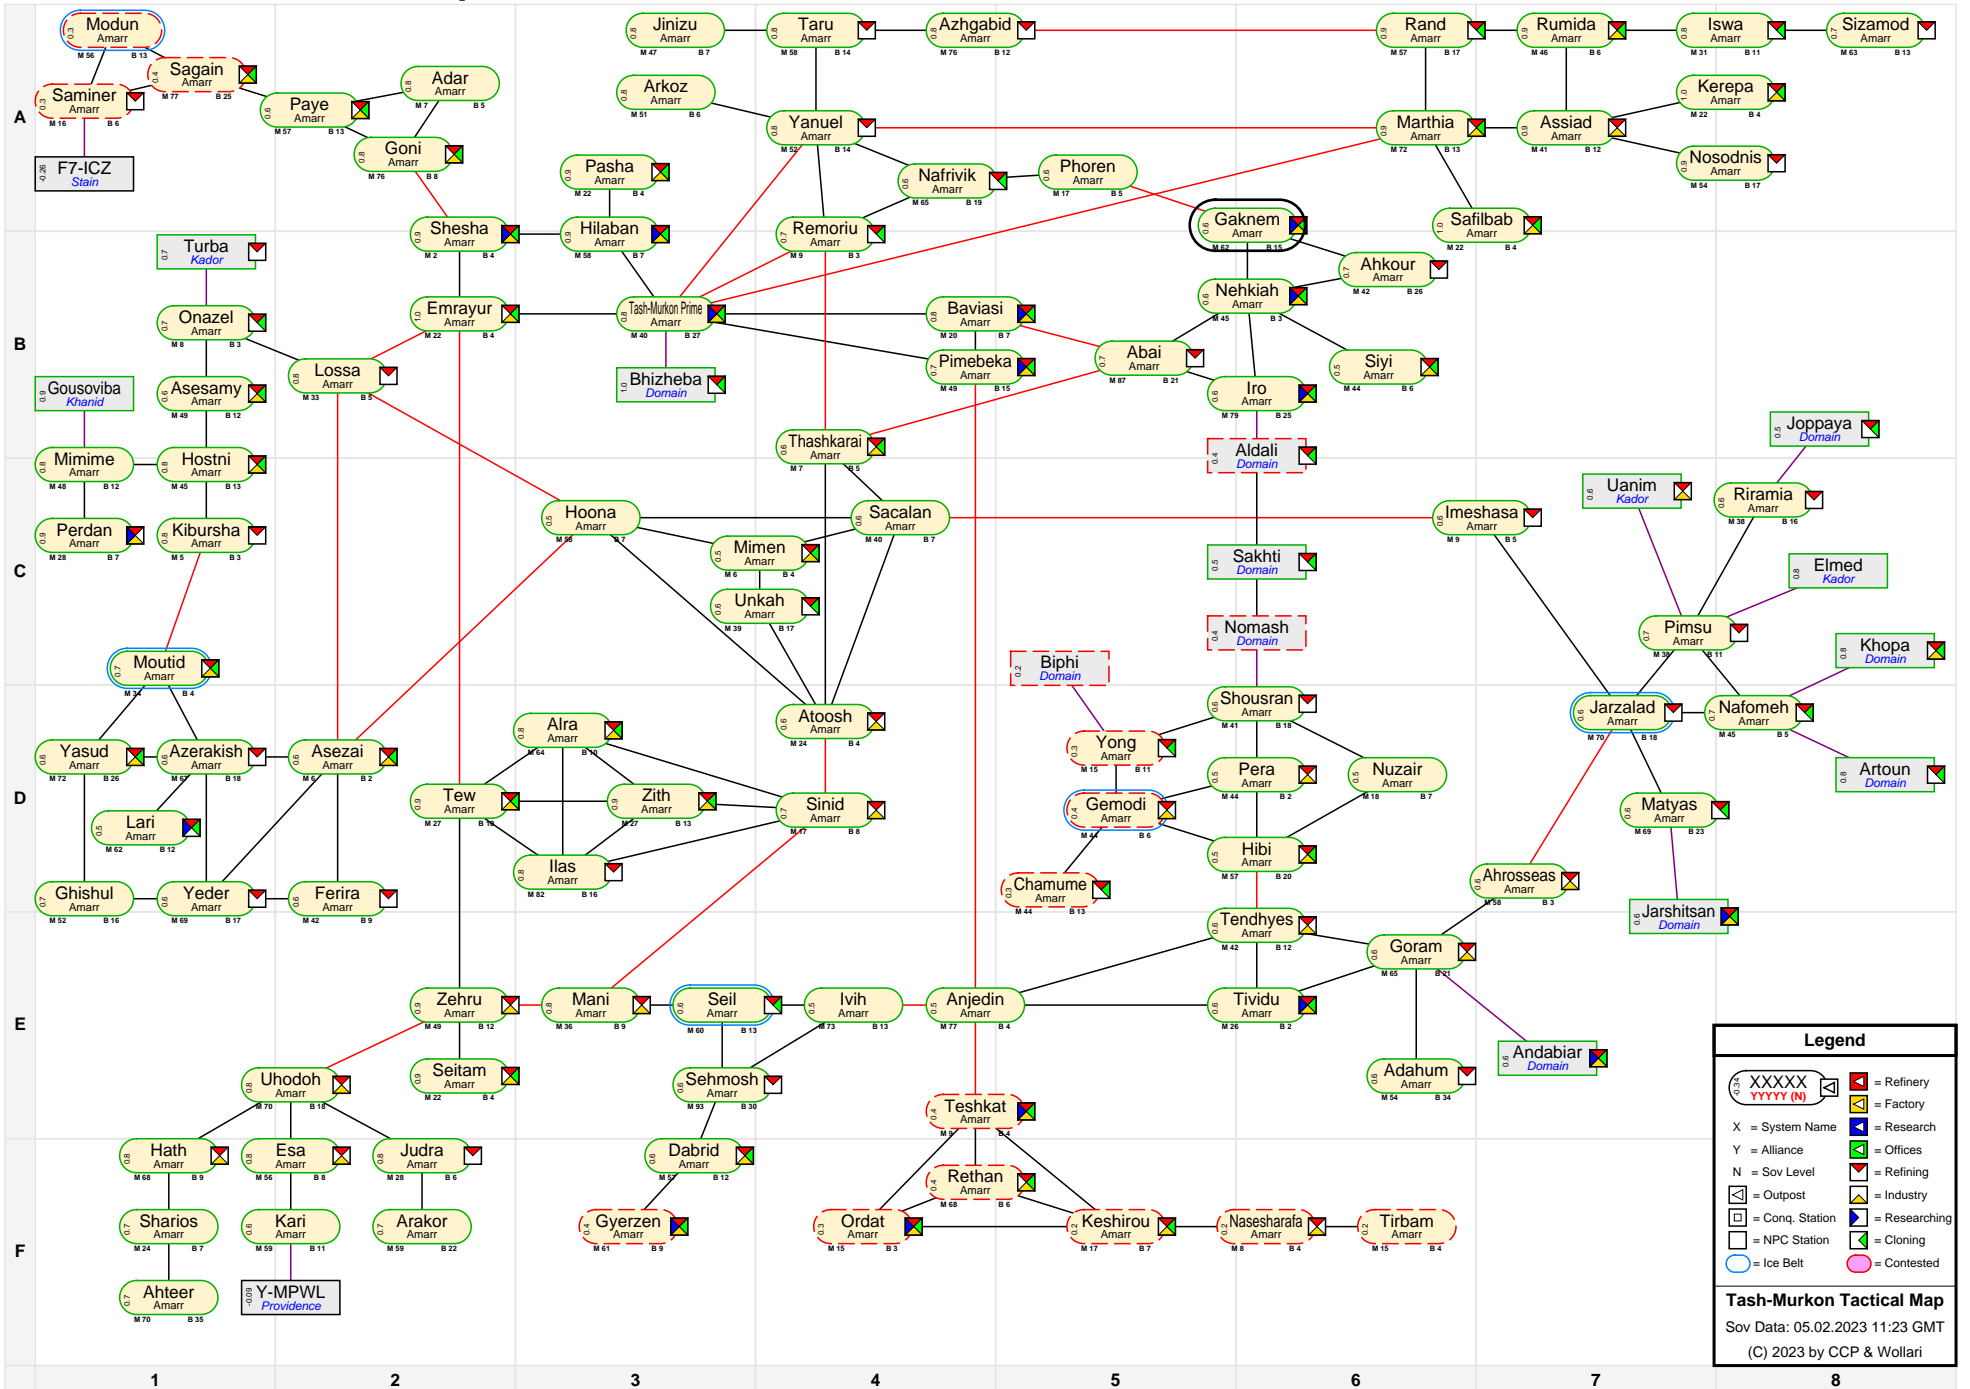

Tash-Murkon Tactical Map

Legend

- XXXXXX (with M and B) = Refinery
- XXXXXX (with M and B) = Factory
- X = System Name
- Y = Alliance
- N = Sov Level
- N (with X) = Research
- (with X) = Offices
- (with X) = Refining
- (with X) = Industry
- (with X) = Conq. Station
- (with X) = Researching
- (with X) = NPC Station
- (with X) = Cloning
- (with X) = Contested

Tash-Murkon Tactical Map
 Sov Data: 05.02.2023 11:23 GMT
 (C) 2023 by CCP & Wollari