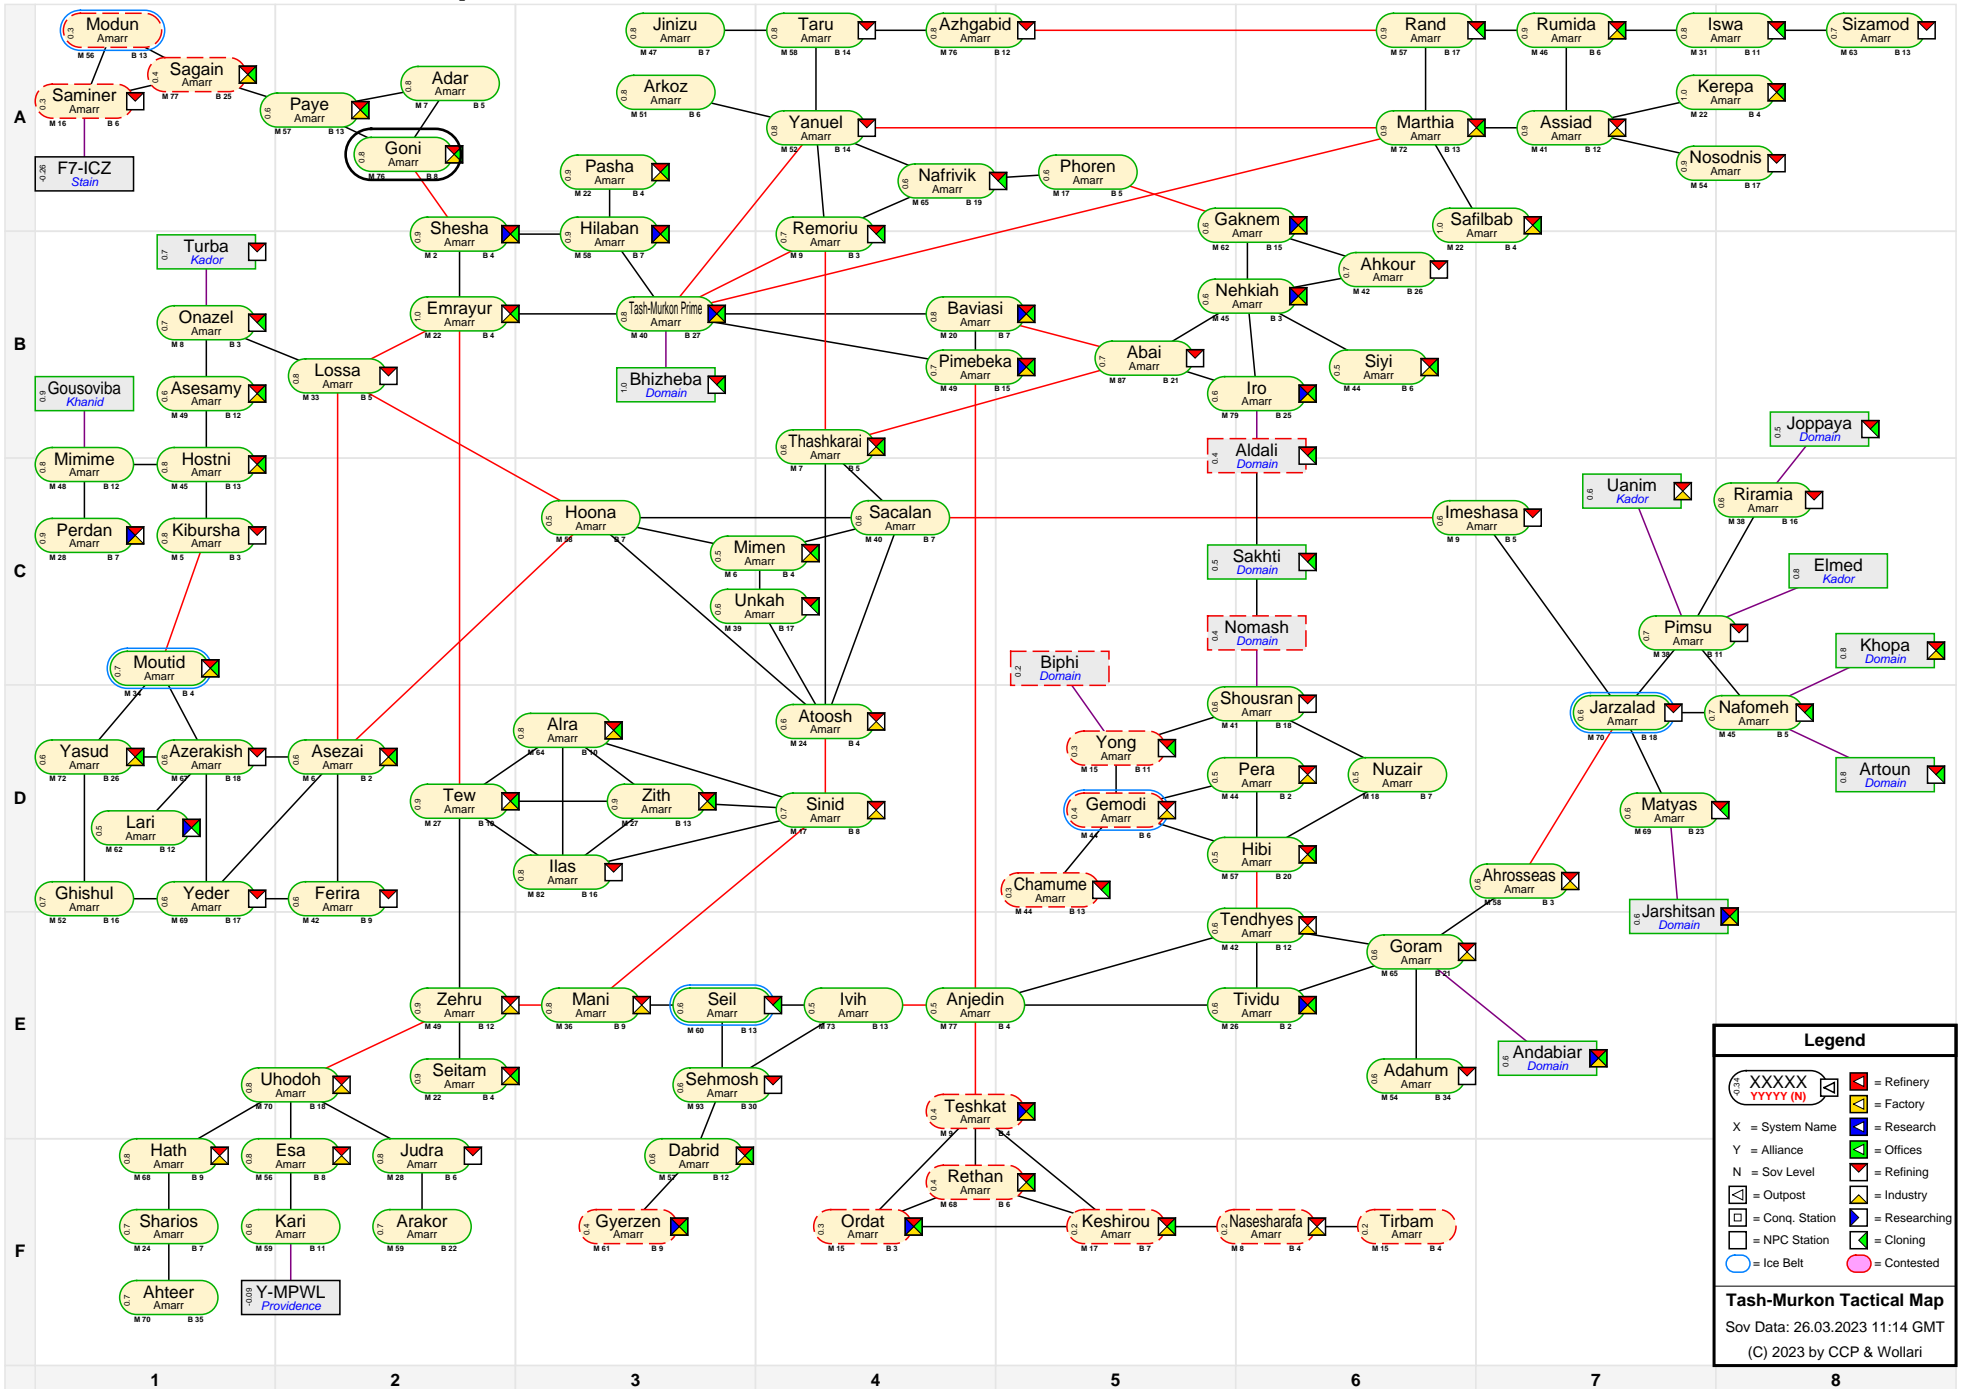

Tash-Murkon Tactical Map

Legend

- XXXXXX (M YYY (N)) = Refinery
- X = System Name
- Y = Alliance
- N = Sov Level
- (N) = Outpost
- [] = Conq. Station
- [] = NPC Station
- [] = Cloning
- [] = Contested
- [] = Research
- [] = Offices
- [] = Refining
- [] = Industry

Tash-Murkon Tactical Map
 Sov Data: 26.03.2023 11:14 GMT
 (C) 2023 by CCP & Wollari