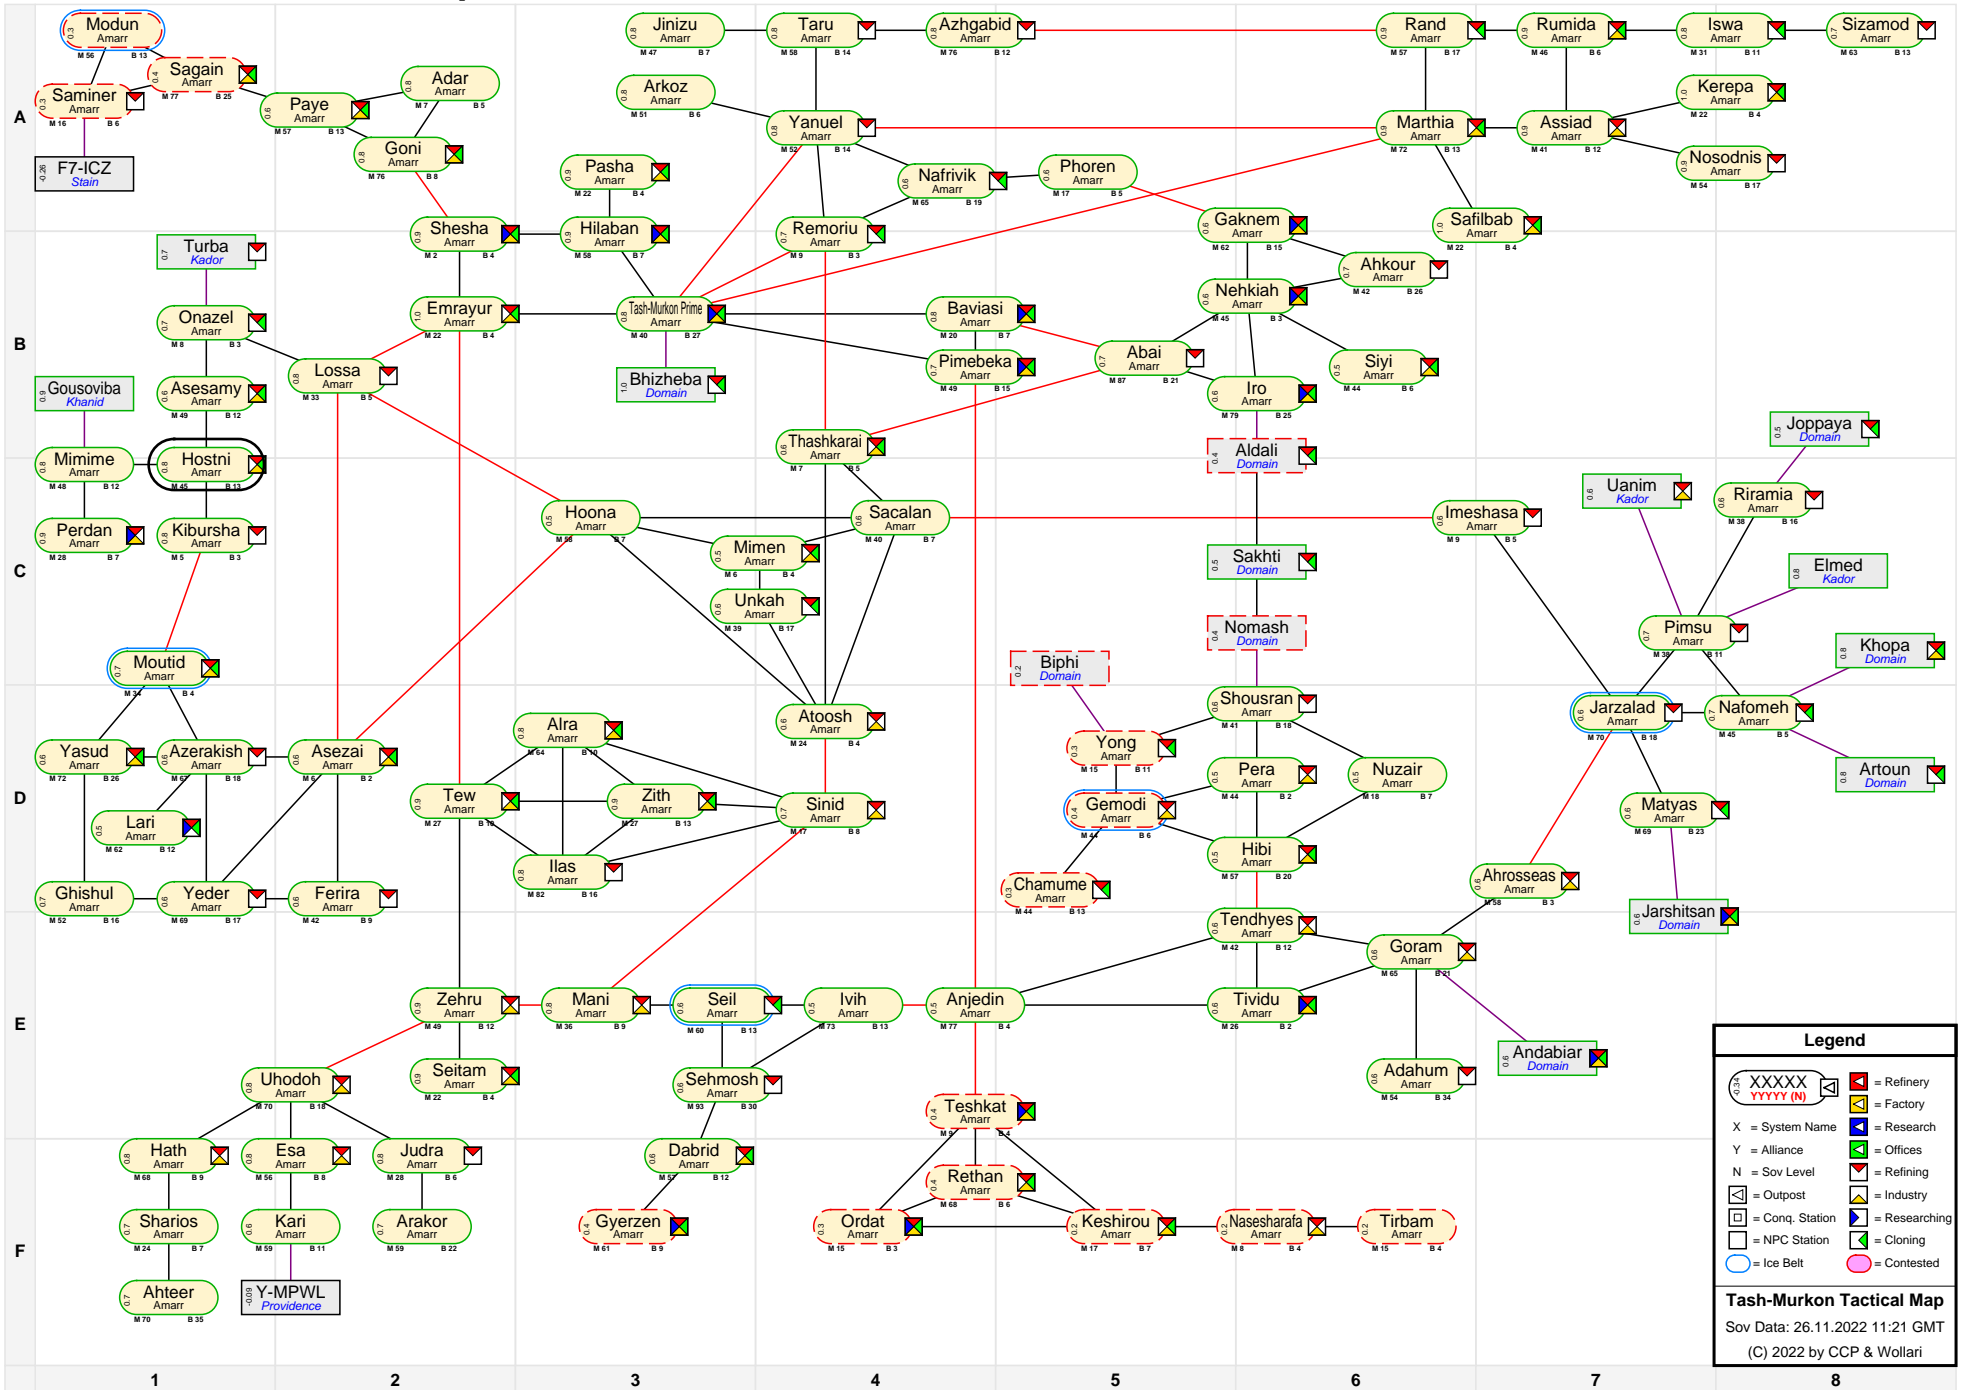

Tash-Murkon Tactical Map

Legend

- XXXXX (with M and B) = Refinery
- XXXXX (with M and B) = Factory
- X = System Name
- Y = Alliance
- N = Sov Level
- = Outpost
- = Conq. Station
- = NPC Station
- = Ice Belt
- = Contested
- (with red border) = Research
- (with blue border) = Offices
- (with green border) = Refining
- (with yellow border) = Industry
- (with purple border) = Researching
- (with pink border) = Cloning

Tash-Murkon Tactical Map
 Sov Data: 26.11.2022 11:21 GMT
 (C) 2022 by CCP & Wollari