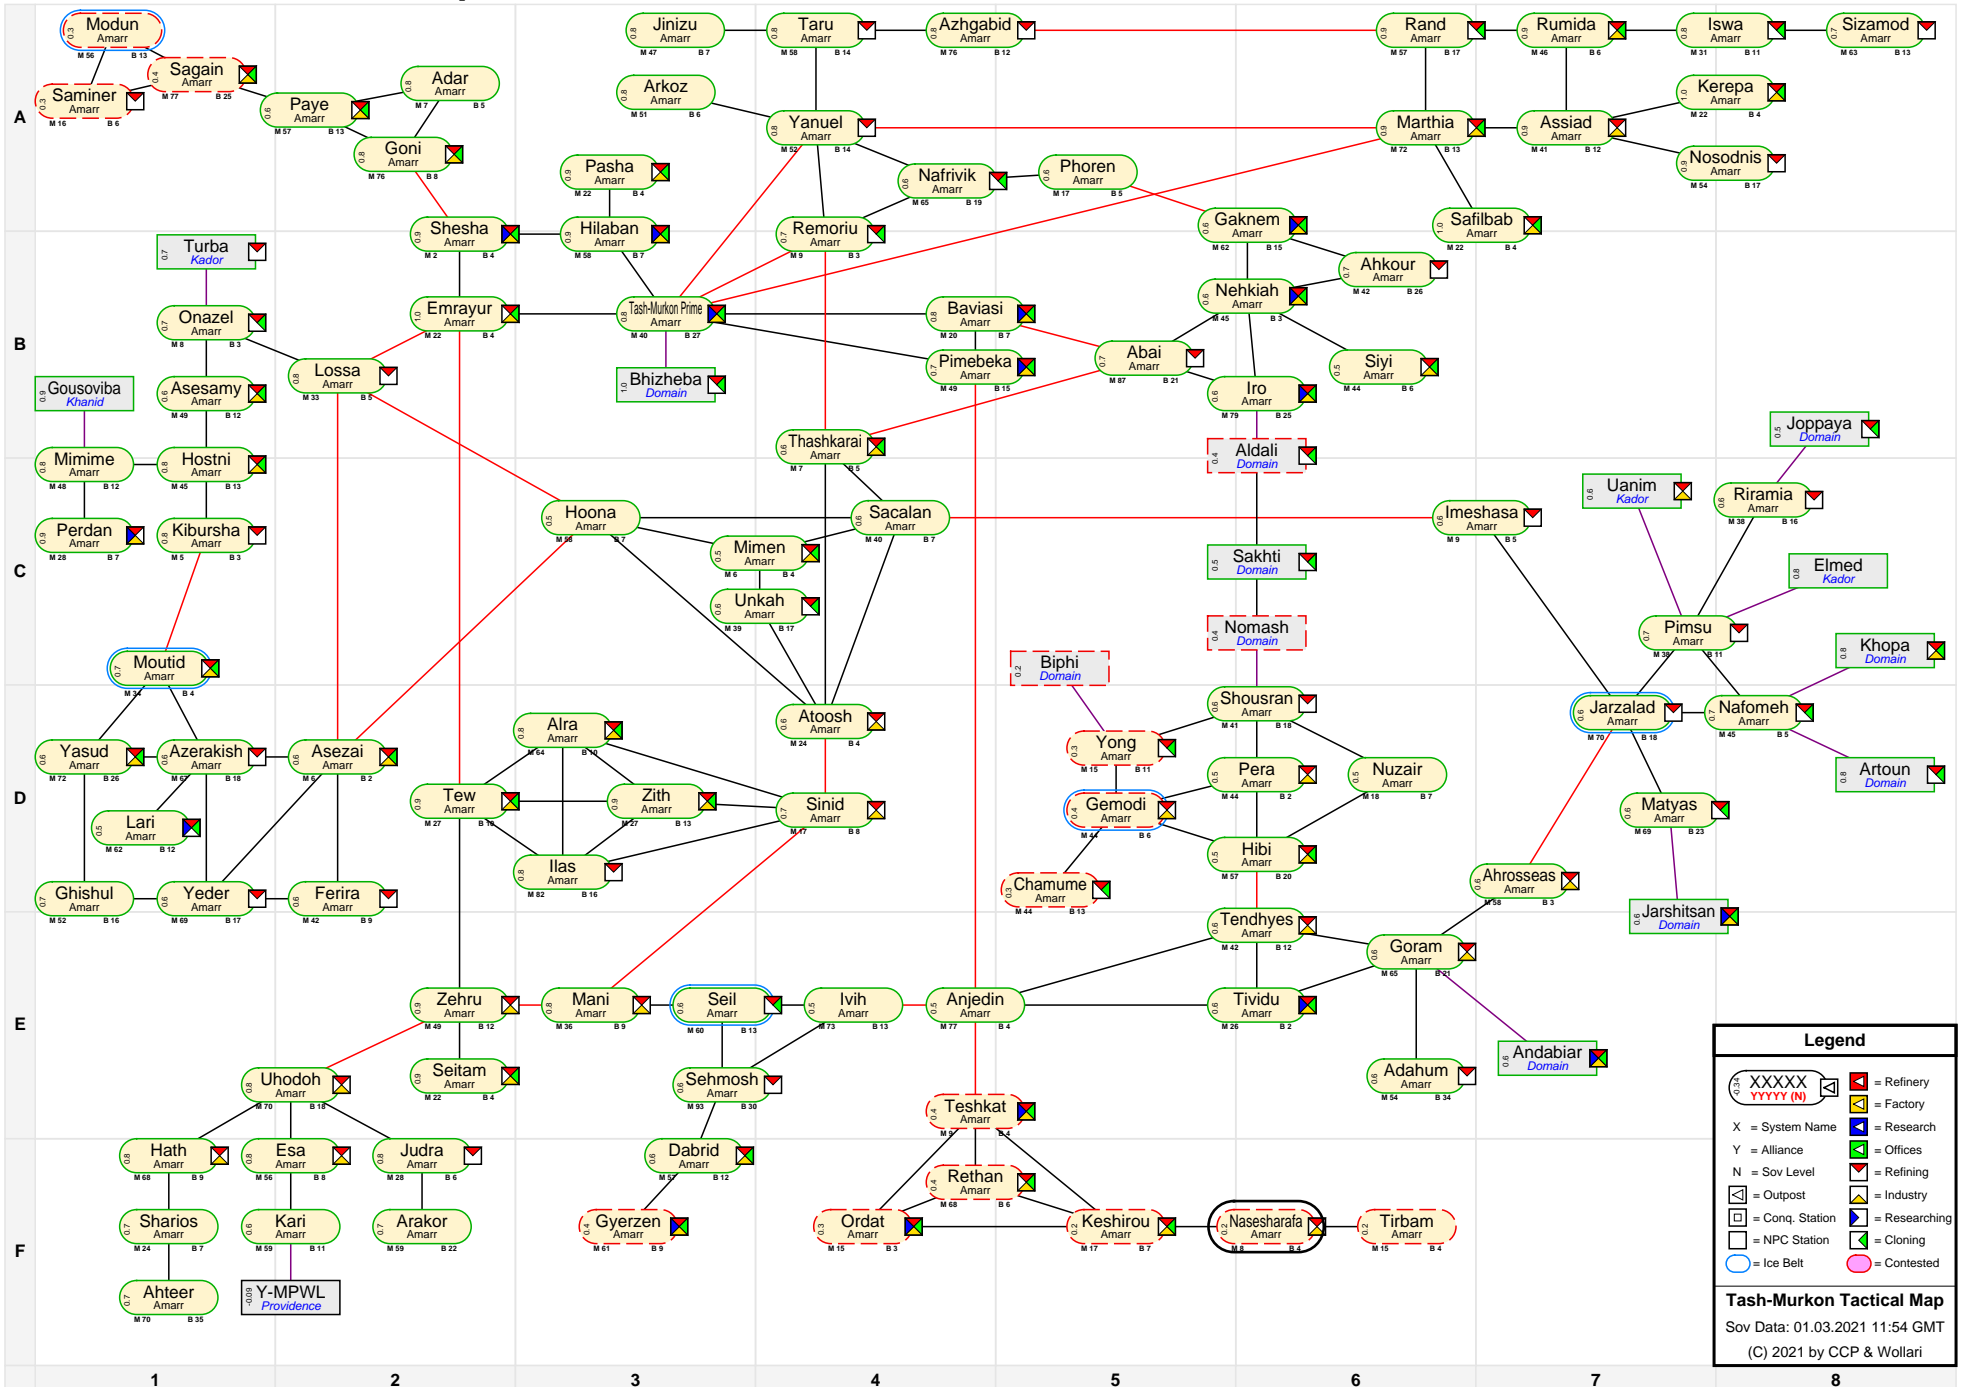

# Tash-Murkon Tactical Map

**Legend**

- XXXXXX YYYYY (N) = Refinery
- X = System Name
- Y = Alliance
- N = Sov Level
- (N) = Outpost
- [ ] = Conq. Station
- [ ] = NPC Station
- [ ] = Ice Belt
- [ ] = Contested
- [ ] = Factory
- [ ] = Research
- [ ] = Offices
- [ ] = Refining
- [ ] = Industry
- [ ] = Researching
- [ ] = Cloning

**Tash-Murkon Tactical Map**  
 Sov Data: 01.03.2021 11:54 GMT  
 (C) 2021 by CCP & Wollari