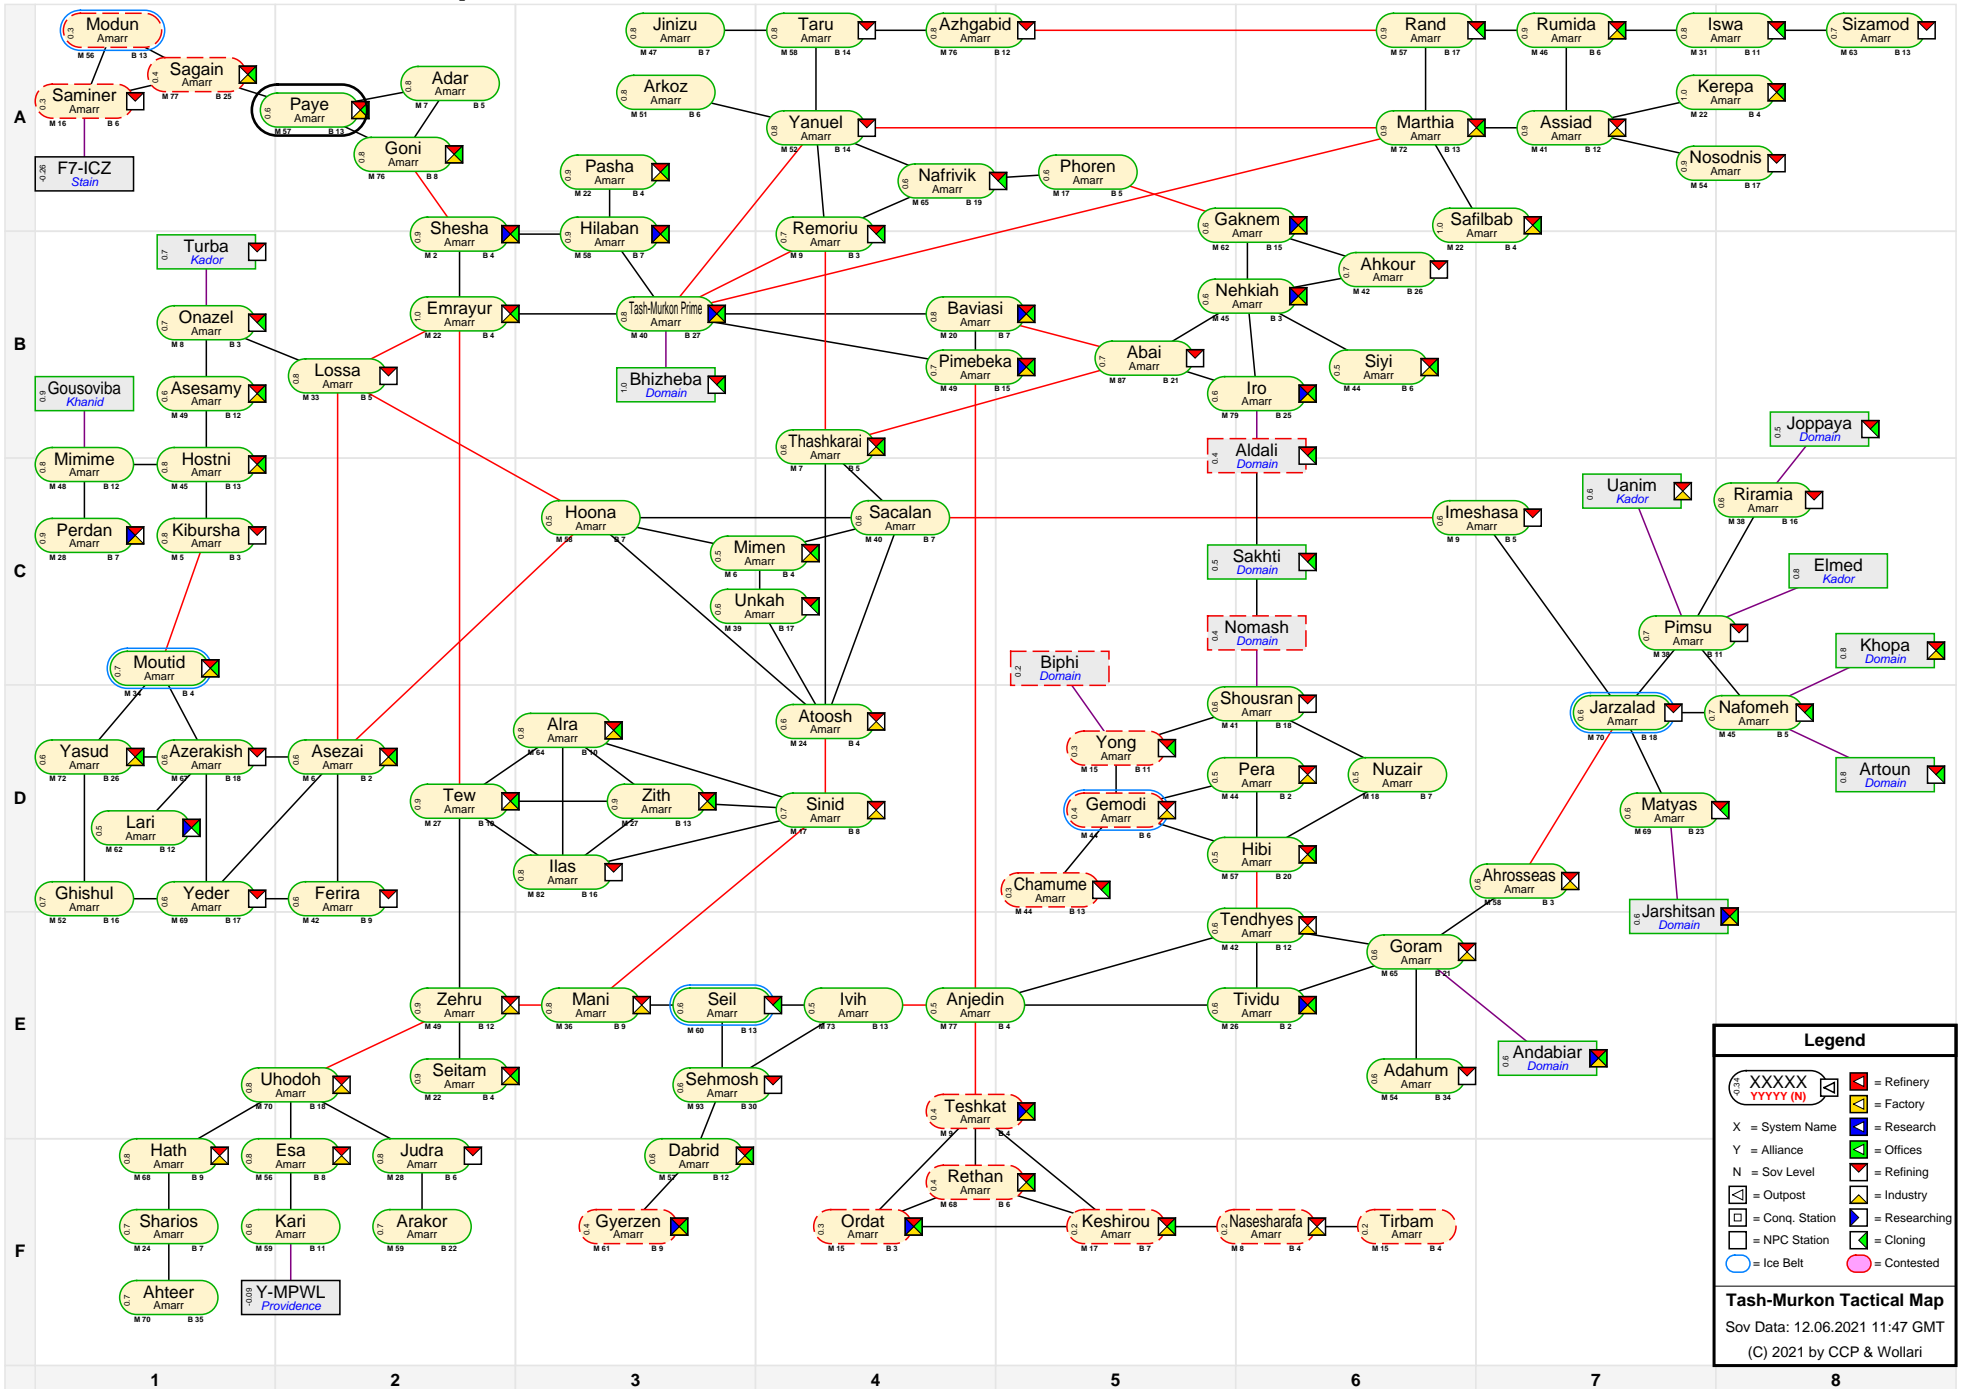

Tash-Murkon Tactical Map

Legend

XXXXXX YYYYY (N)

- Red square = Refinery
- Yellow square = Factory
- X = System Name
- Y = Alliance
- N = Sov Level
- Green square = Research
- Blue square = Offices
- Red square = Refining
- White square = Outpost
- Blue square = Industry
- White square = Conq. Station
- Blue square = Researching
- White square = NPC Station
- Green square = Cloning
- Blue circle = Ice Belt
- Pink circle = Contested

Tash-Murkon Tactical Map
 Sov Data: 12.06.2021 11:47 GMT
 (C) 2021 by CCP & Wollari