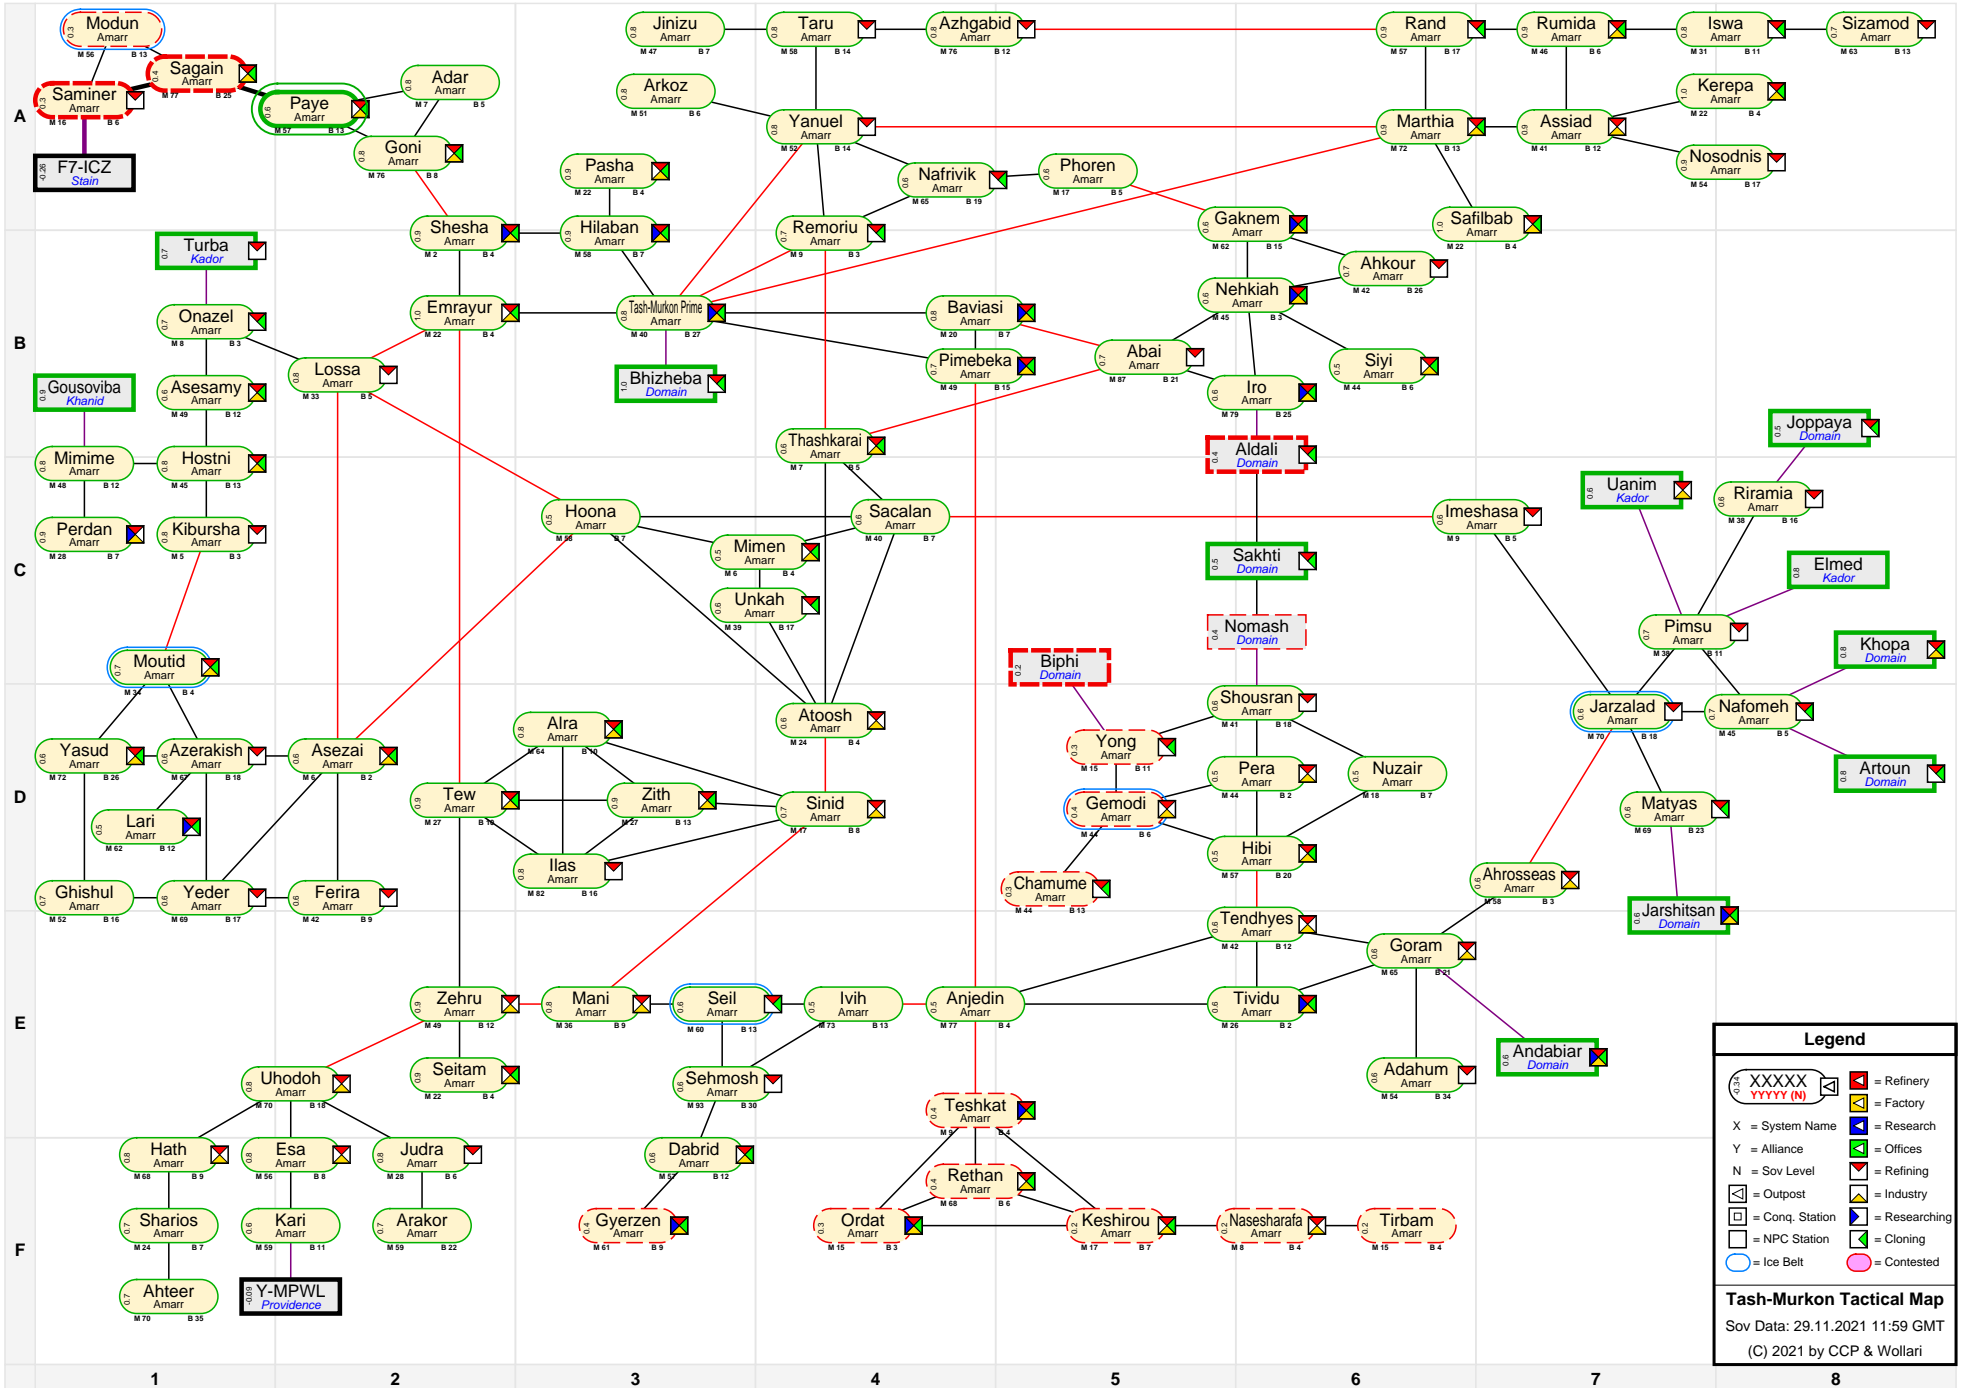

# Tash-Murkon Tactical Map

**Legend**

- XXXXX (with icons) = Refinery
- YYYYY (with icon) = Factory
- X = System Name
- Y = Alliance
- N = Sov Level
- (with icon) = Research
- (with icon) = Offices
- (with icon) = Refining
- (with icon) = Industry
- (with icon) = Conq. Station
- (with icon) = Researching
- (with icon) = NPC Station
- (with icon) = Cloning
- (with icon) = Contested
- (with icon) = Ice Belt

**Tash-Murkon Tactical Map**  
 Sov Data: 29.11.2021 11:59 GMT  
 (C) 2021 by CCP & Wollari