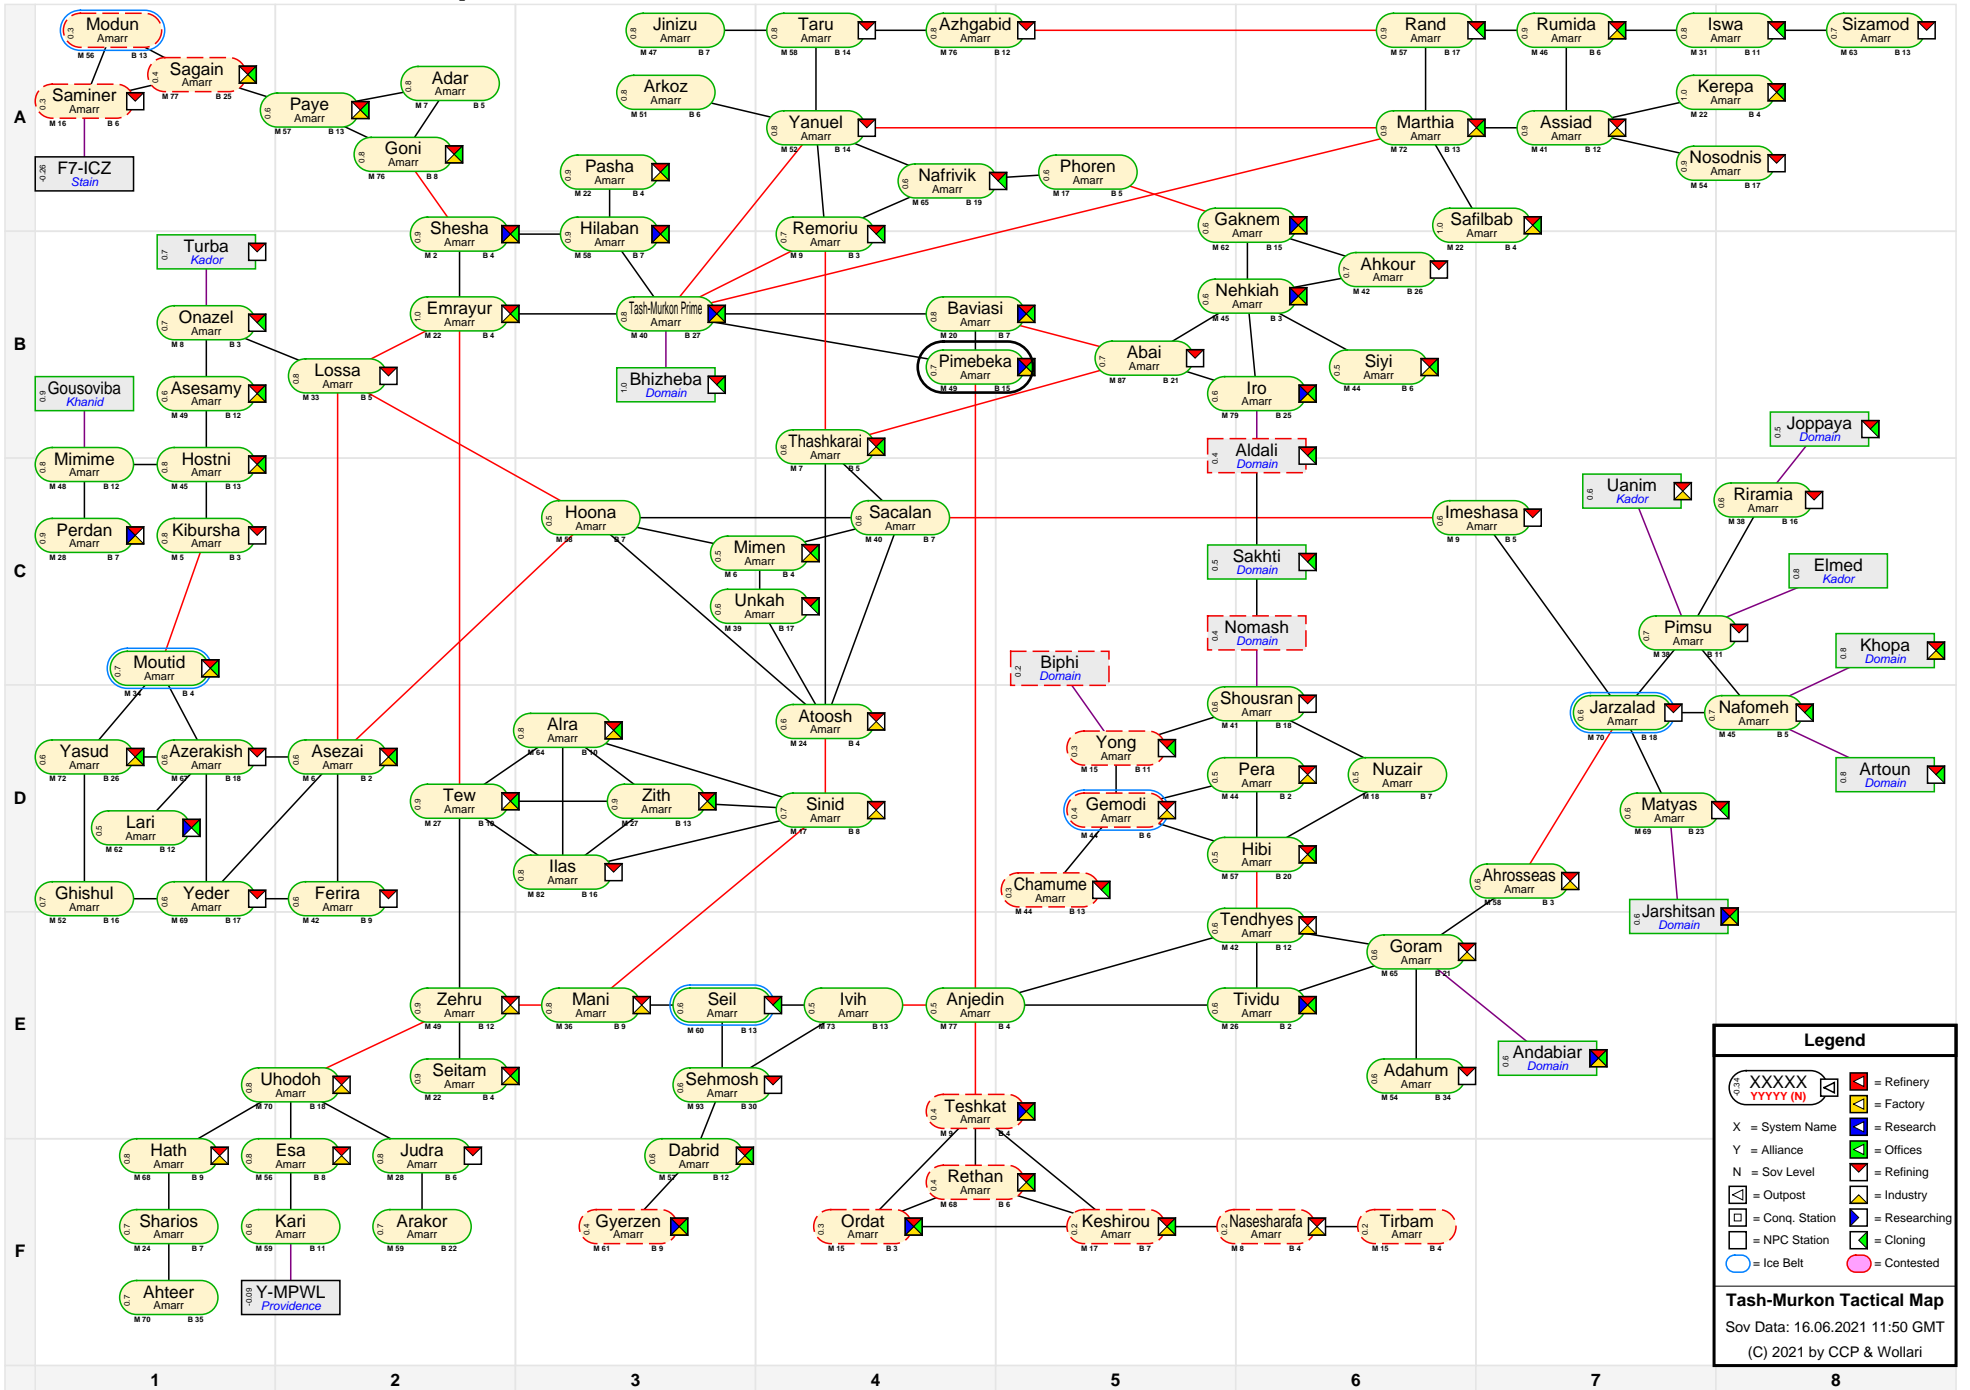

Tash-Murkon Tactical Map

Legend

XXXXXX YYYYY (N)

- Red square = Refinery
- Yellow square = Factory
- X = System Name
- Y = Alliance
- N = Sov Level
- Green square = Research
- Blue square = Offices
- Red square = Refining
- White square = Outpost
- Blue square = Industry
- White square = Conq. Station
- Blue square = Researching
- White square = NPC Station
- Green square = Cloning
- Blue circle = Ice Belt
- Pink circle = Contested

Tash-Murkon Tactical Map
 Sov Data: 16.06.2021 11:50 GMT
 (C) 2021 by CCP & Wollari