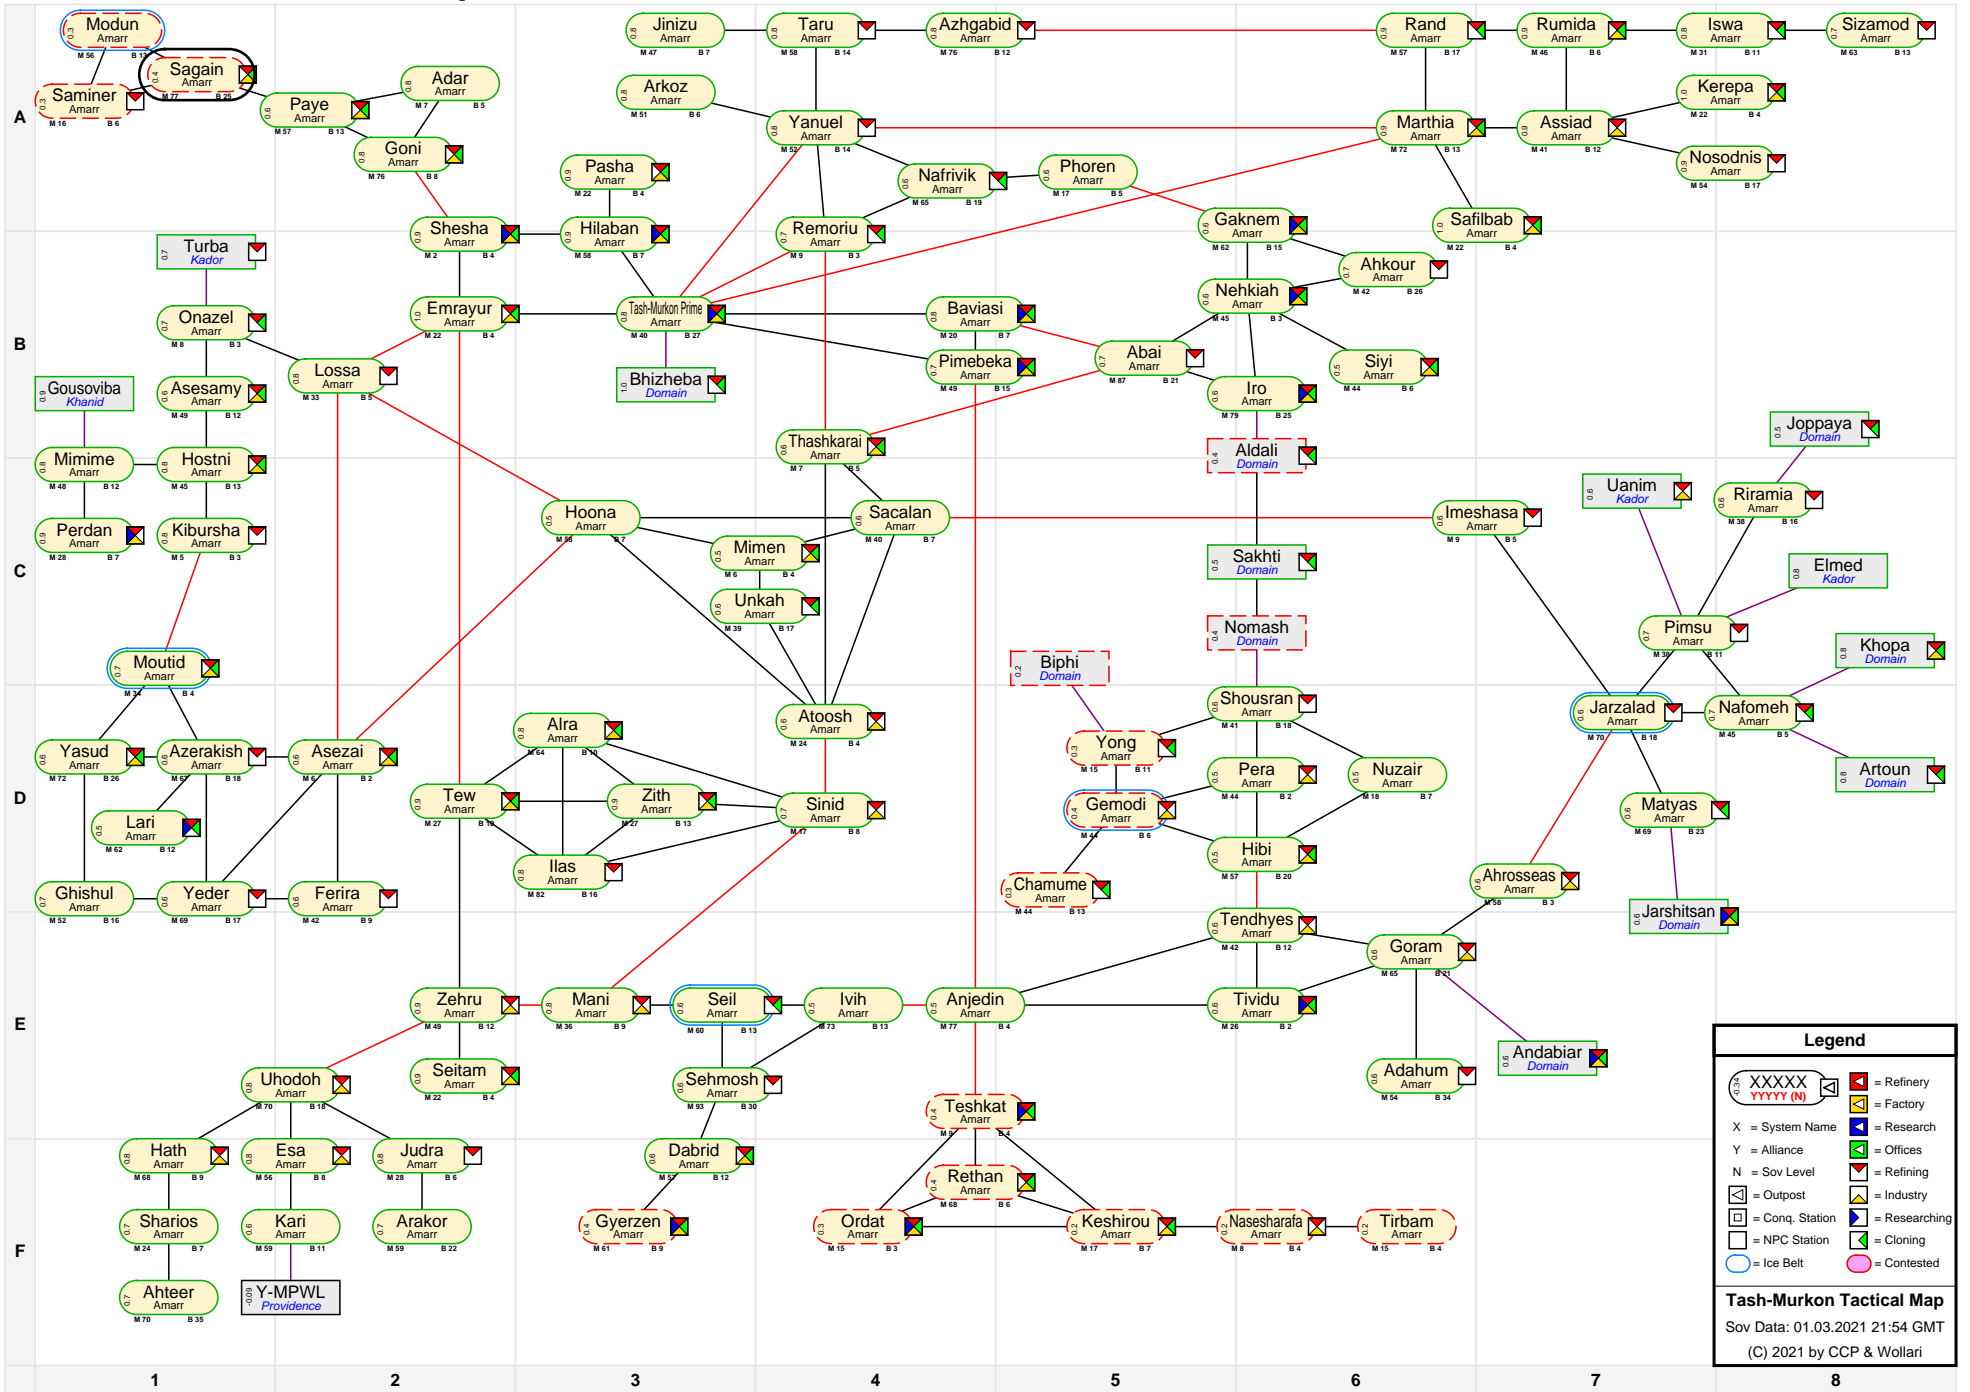

Tash-Murkon Tactical Map

Legend	
	= Refinery
	= Factory
	= Research
	= Offices
	= Refining
	= Industry
	= Researching
	= Cloning
	= Contested

Tash-Murkon Tactical Map
 Sov Data: 01.03.2021 21:54 GMT
 (C) 2021 by CCP & Wollari