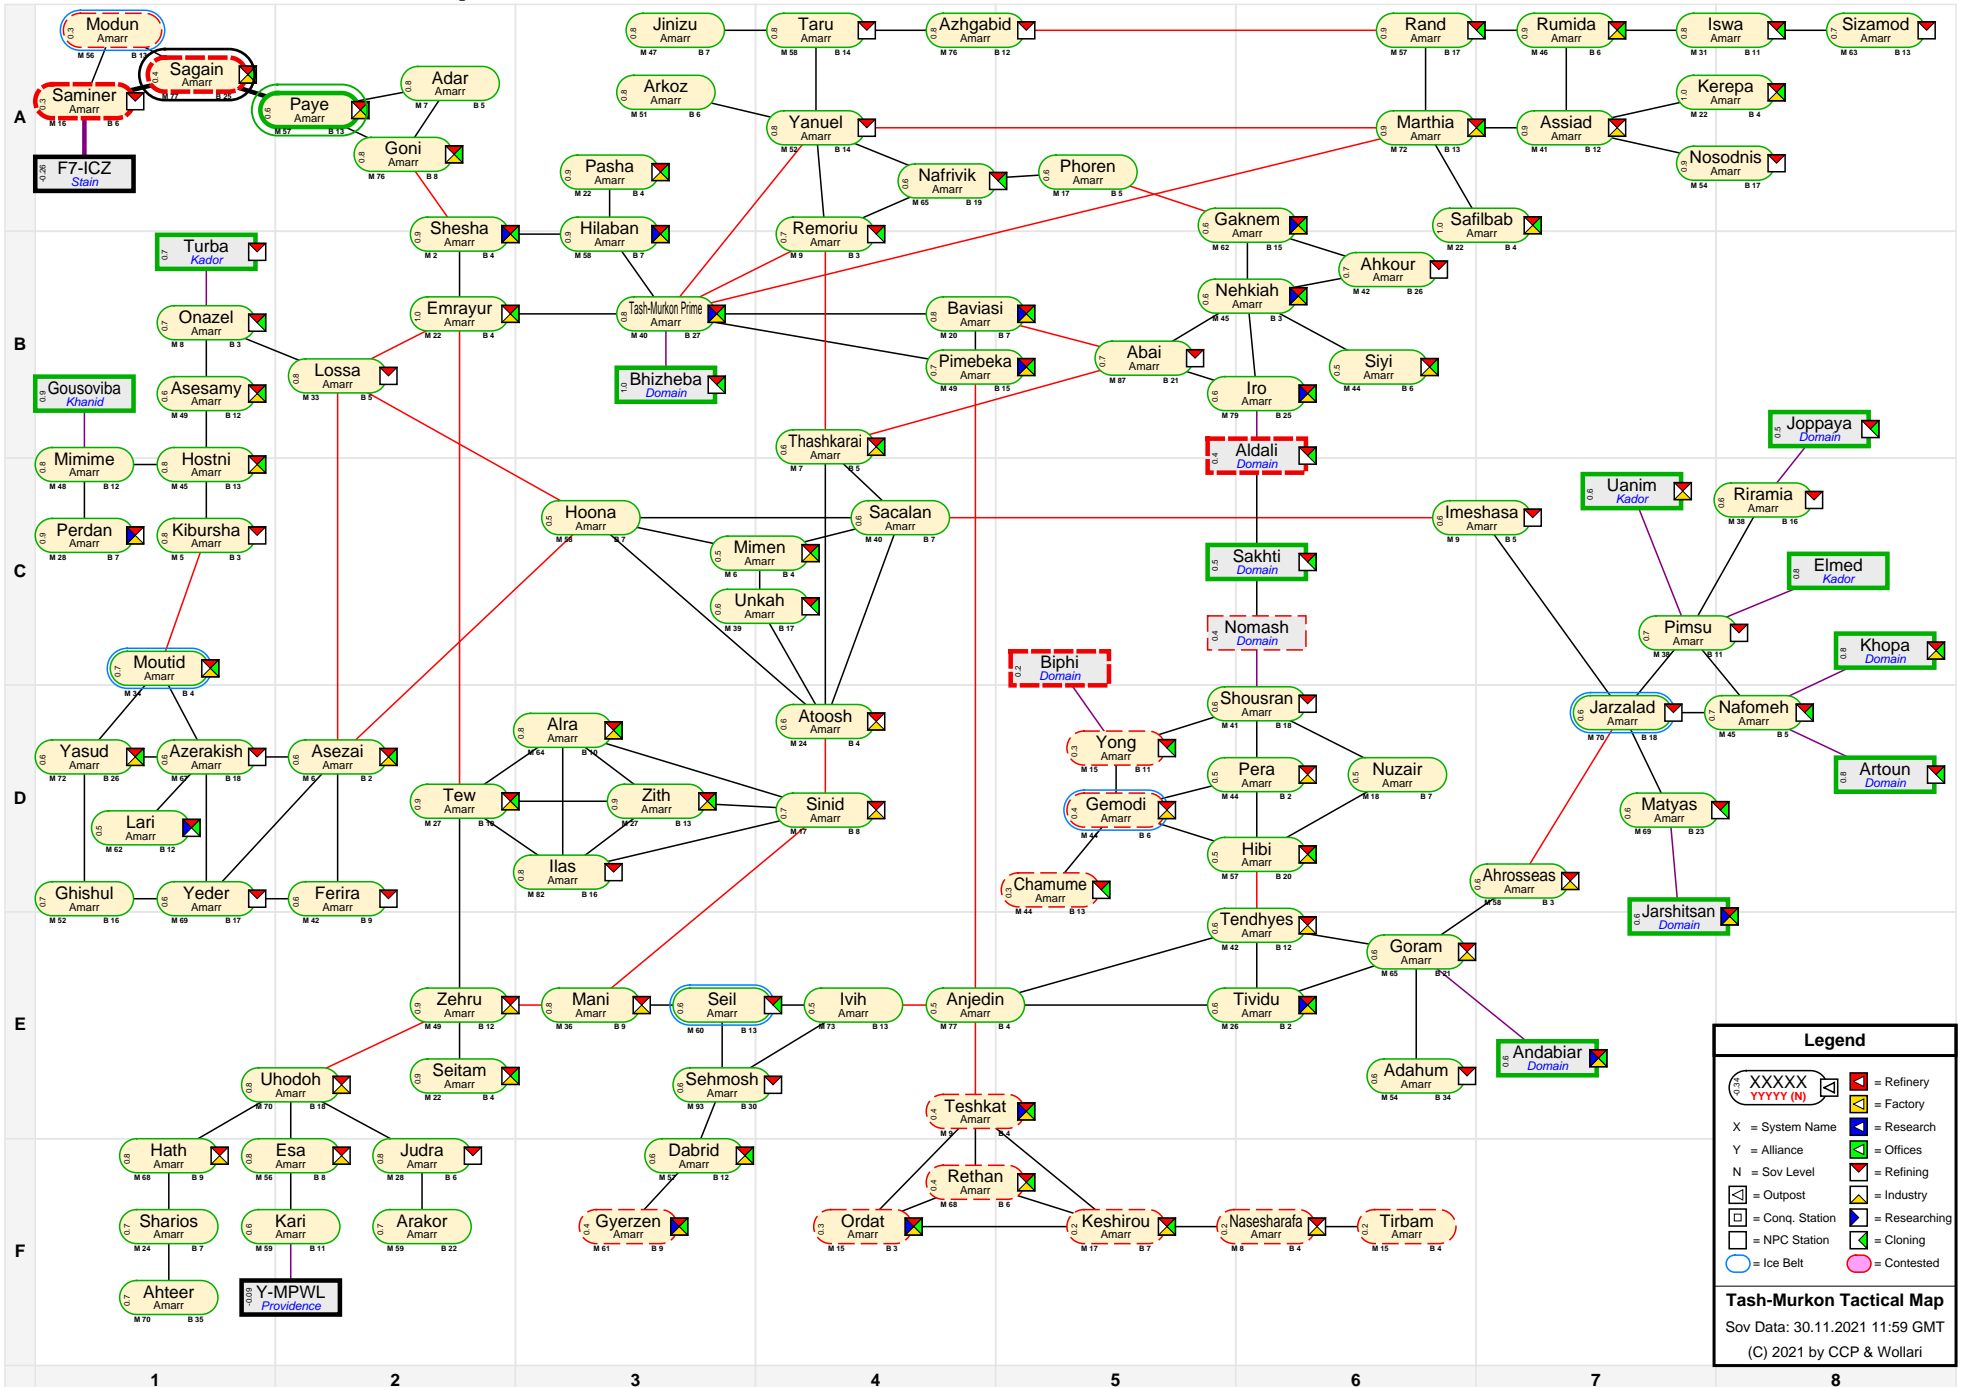

# Tash-Murkon Tactical Map

**Legend**

- XXXXXX YYYYY (N) = Refinery
- X = System Name
- Y = Alliance
- N = Sov Level
- (N) = Outpost
- [Icon] = Conq. Station
- [Icon] = NPC Station
- [Icon] = Research
- [Icon] = Offices
- [Icon] = Refining
- [Icon] = Industry
- [Icon] = Researching
- [Icon] = Cloning
- [Icon] = Contested

**Tash-Murkon Tactical Map**  
 Sov Data: 30.11.2021 11:59 GMT  
 (C) 2021 by CCP & Wollari