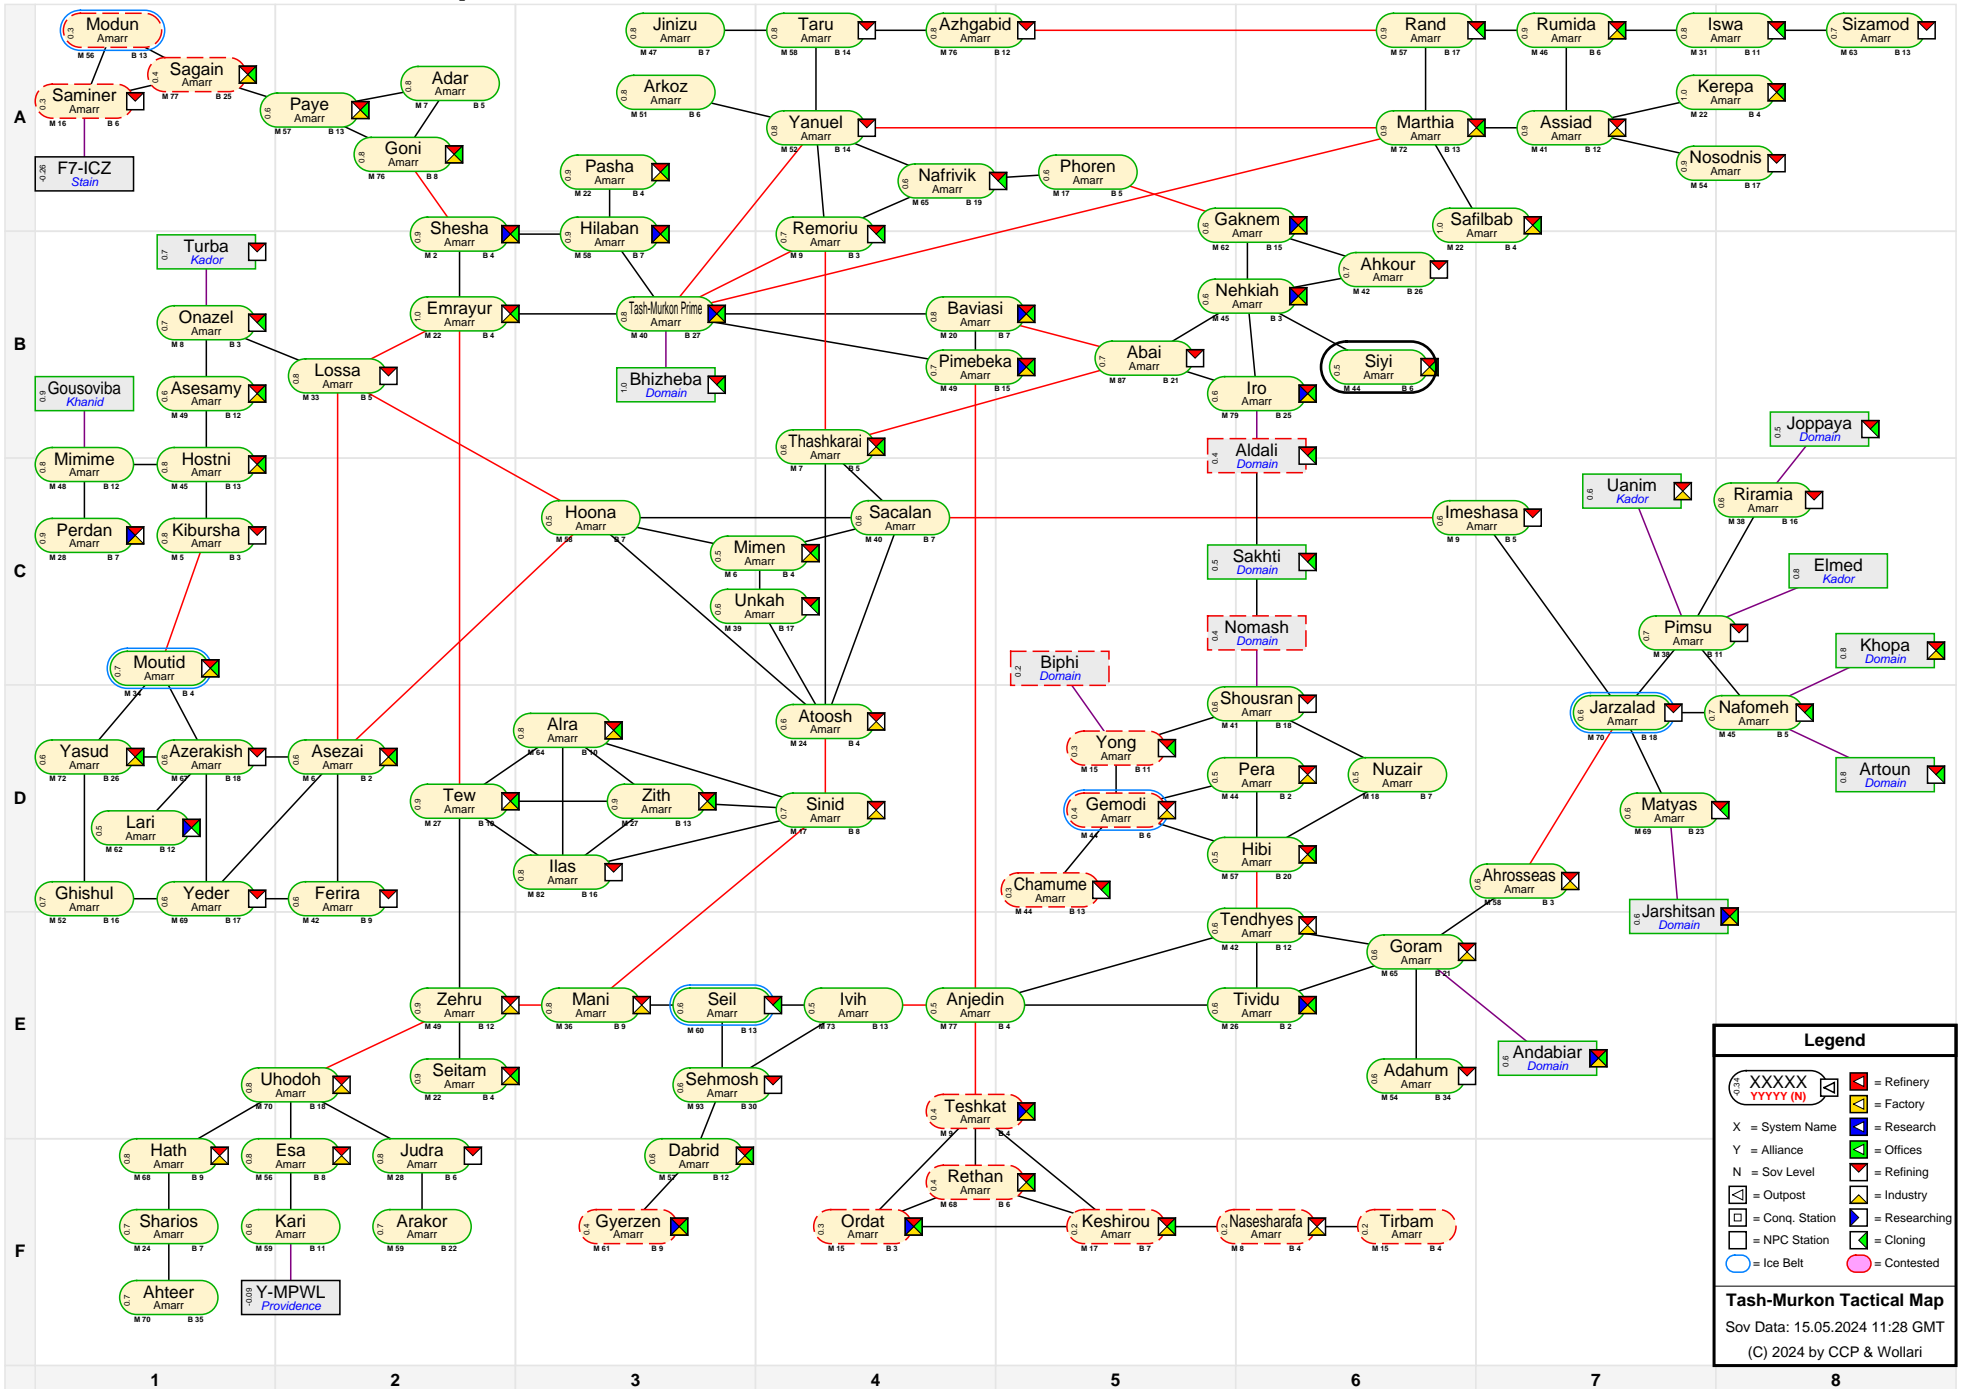

Tash-Murkon Tactical Map

Legend

XXXXXX YYYYY (N) = Station Name and Coordinates

- Red square = Refinery
- Yellow square = Factory
- X = System Name
- Y = Alliance
- N = Sov Level
- Green square = Research
- Blue square = Offices
- Red square with 'N' = Refining
- Blue square with 'I' = Industry
- Blue square with 'C' = Conq. Station
- Blue square with 'O' = NPC Station
- Green square with 'C' = Cloning
- Blue circle = Ice Belt
- Pink circle = Contested

Tash-Murkon Tactical Map
 Sov Data: 15.05.2024 11:28 GMT
 (C) 2024 by CCP & Wollari