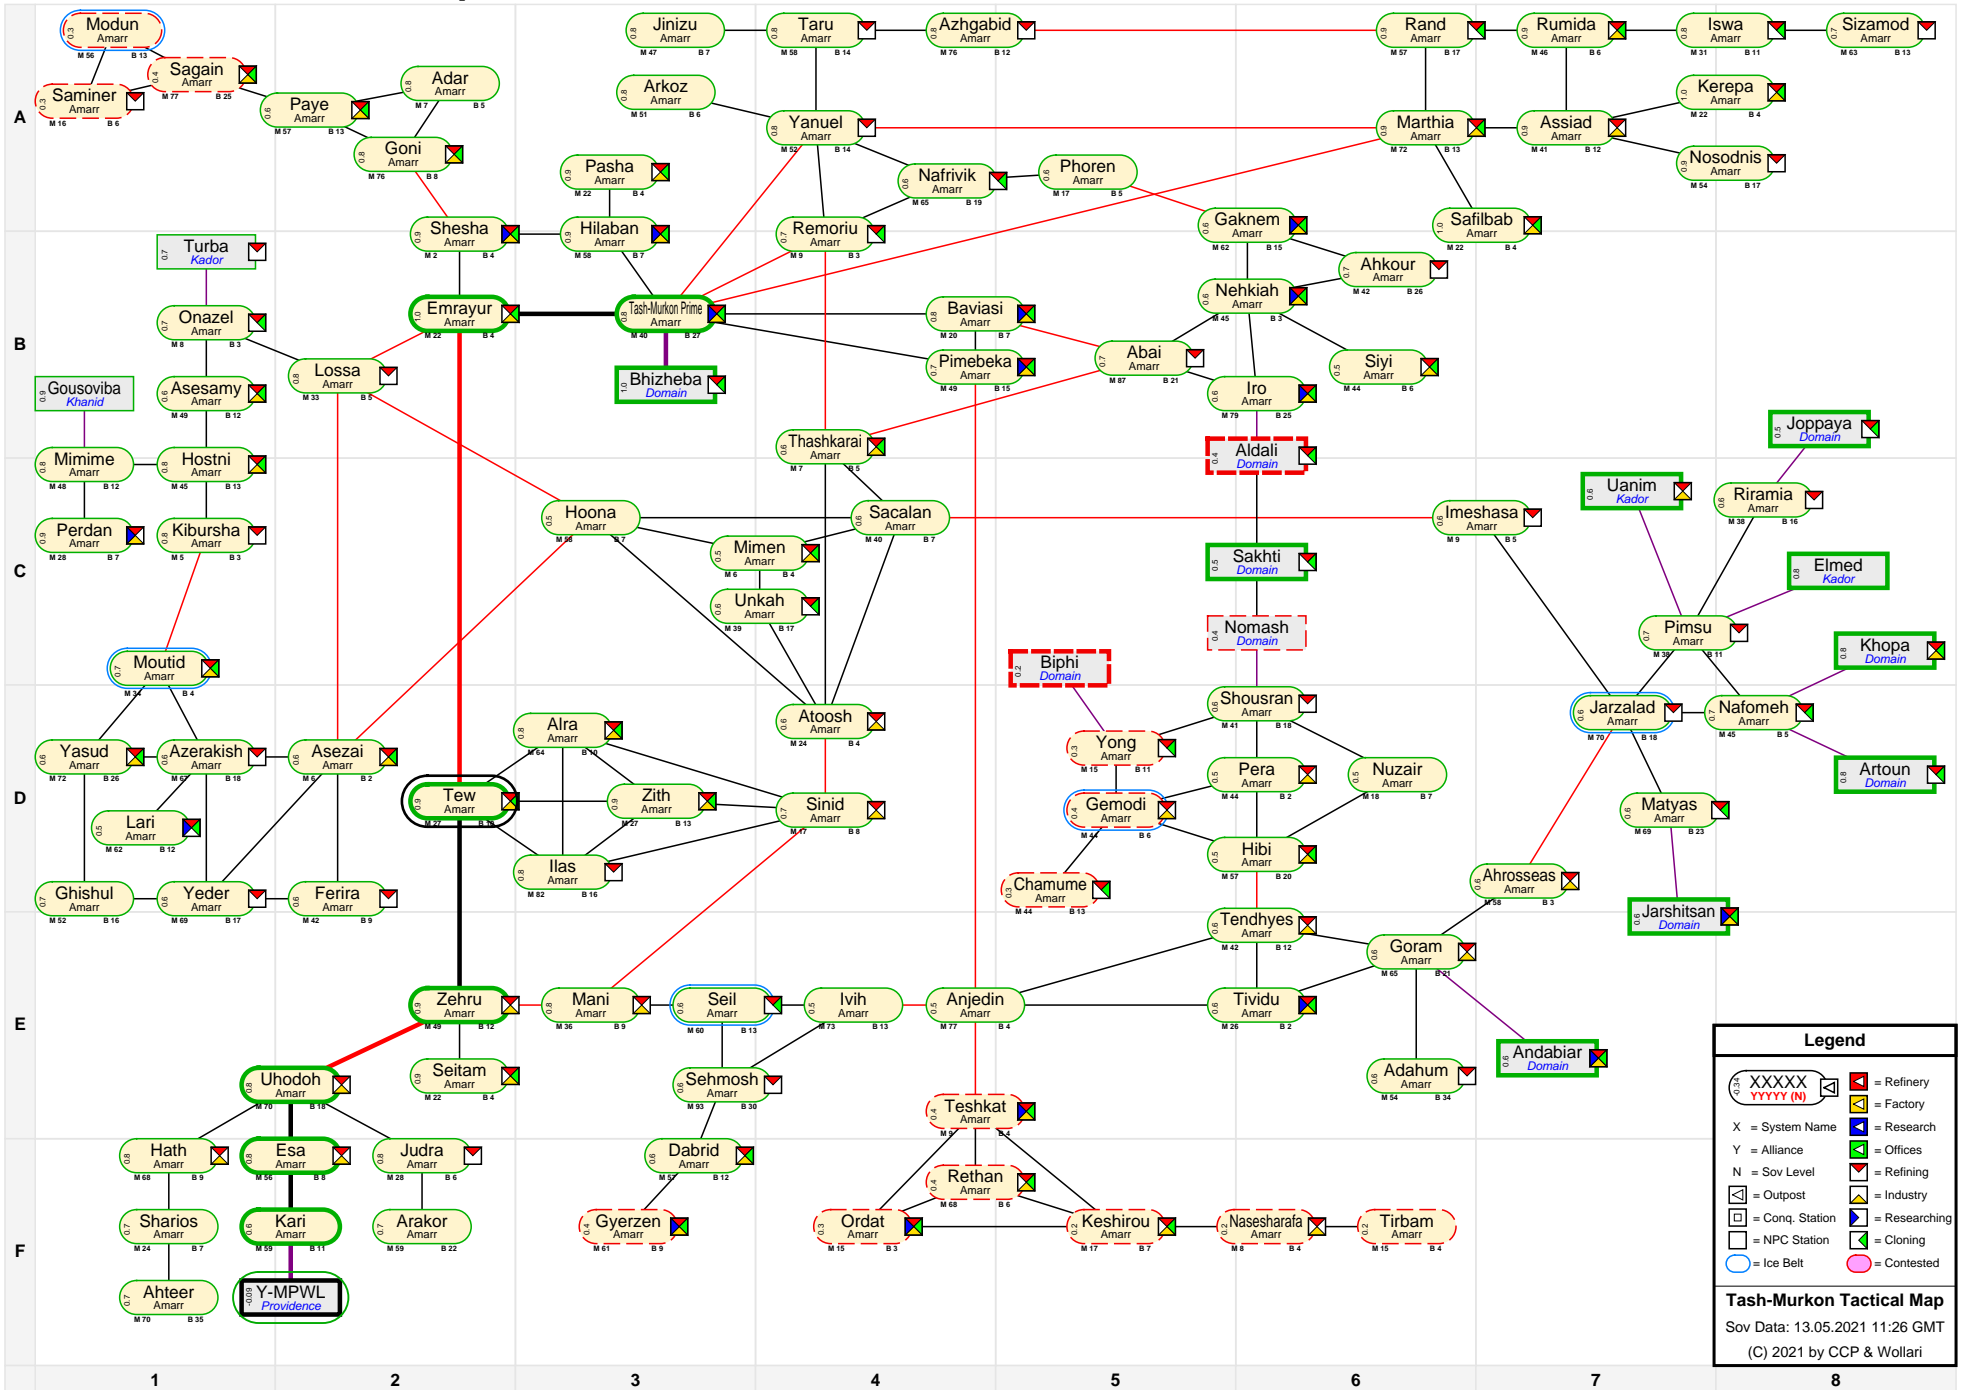

Tash-Murkon Tactical Map

Legend

- XXXXX YYYYY (N) = Station Name
- [Red Square] = Refinery
- [Yellow Triangle] = Factory
- [Blue Square] = Research
- [Green Square] = Offices
- [Red Square] = Refining
- [Blue Square] = Industry
- [Blue Square] = Conq. Station
- [White Square] = NPC Station
- [Green Square] = Cloning
- [Pink Circle] = Contested

Tash-Murkon Tactical Map
 Sov Data: 13.05.2021 11:26 GMT
 (C) 2021 by CCP & Wollari