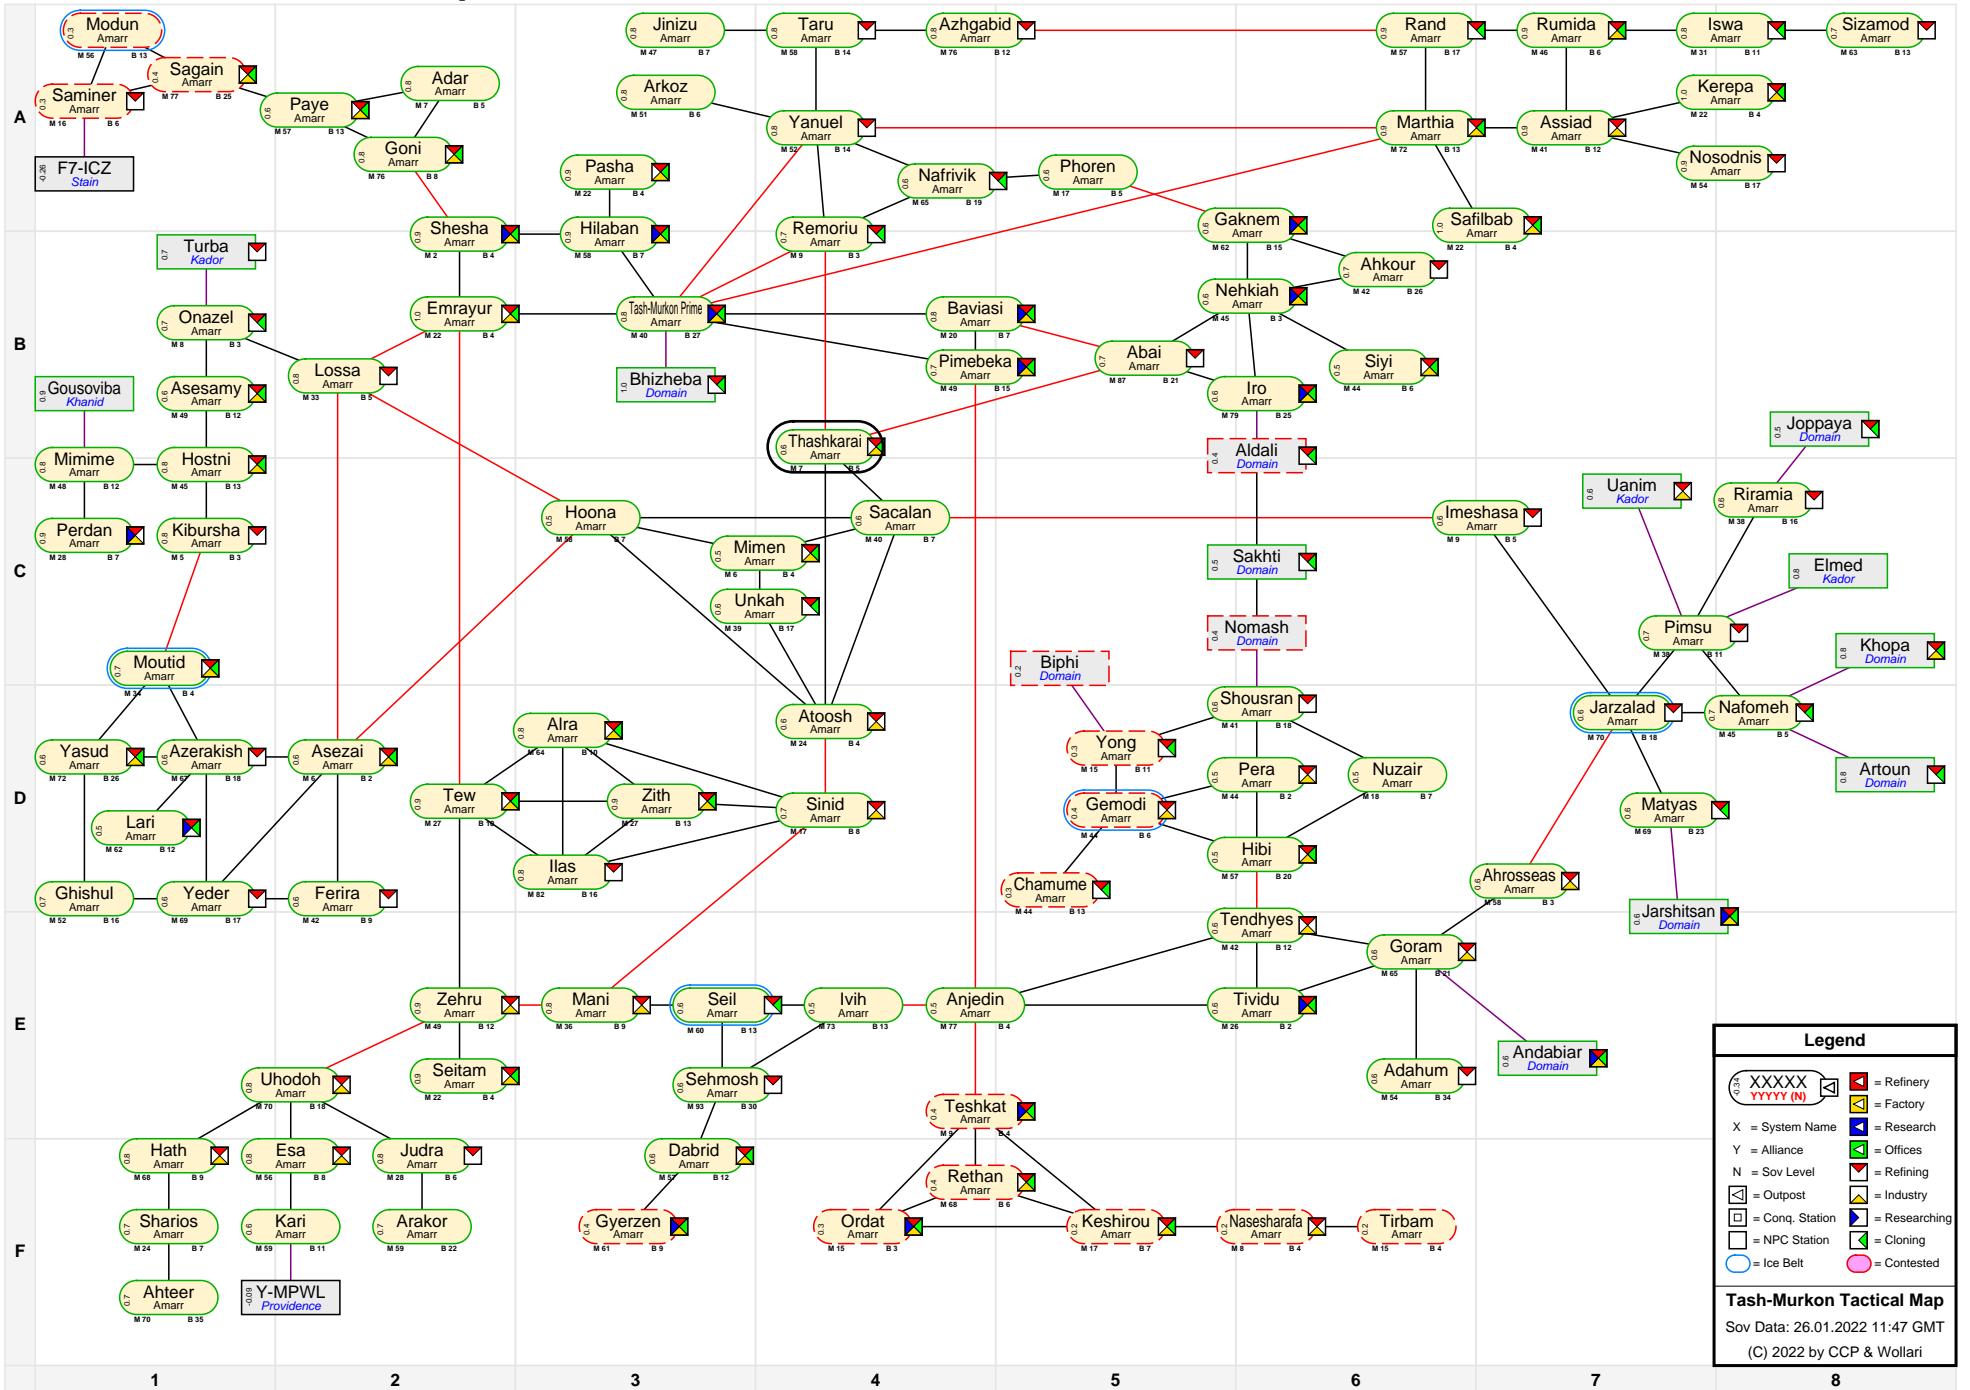

Tash-Murkon Tactical Map

Legend

- XXXXX YYYYY (N) = Refinery
- X = System Name
- Y = Alliance
- N = Sov Level
- = Outpost
- = Conq. Station
- = NPC Station
- = Ice Belt
- = Contested
- ▲ = Factory
- = Research
- = Offices
- = Refining
- = Industry
- = Cloning

Tash-Murkon Tactical Map
 Sov Data: 26.01.2022 11:47 GMT
 (C) 2022 by CCP & Wollari