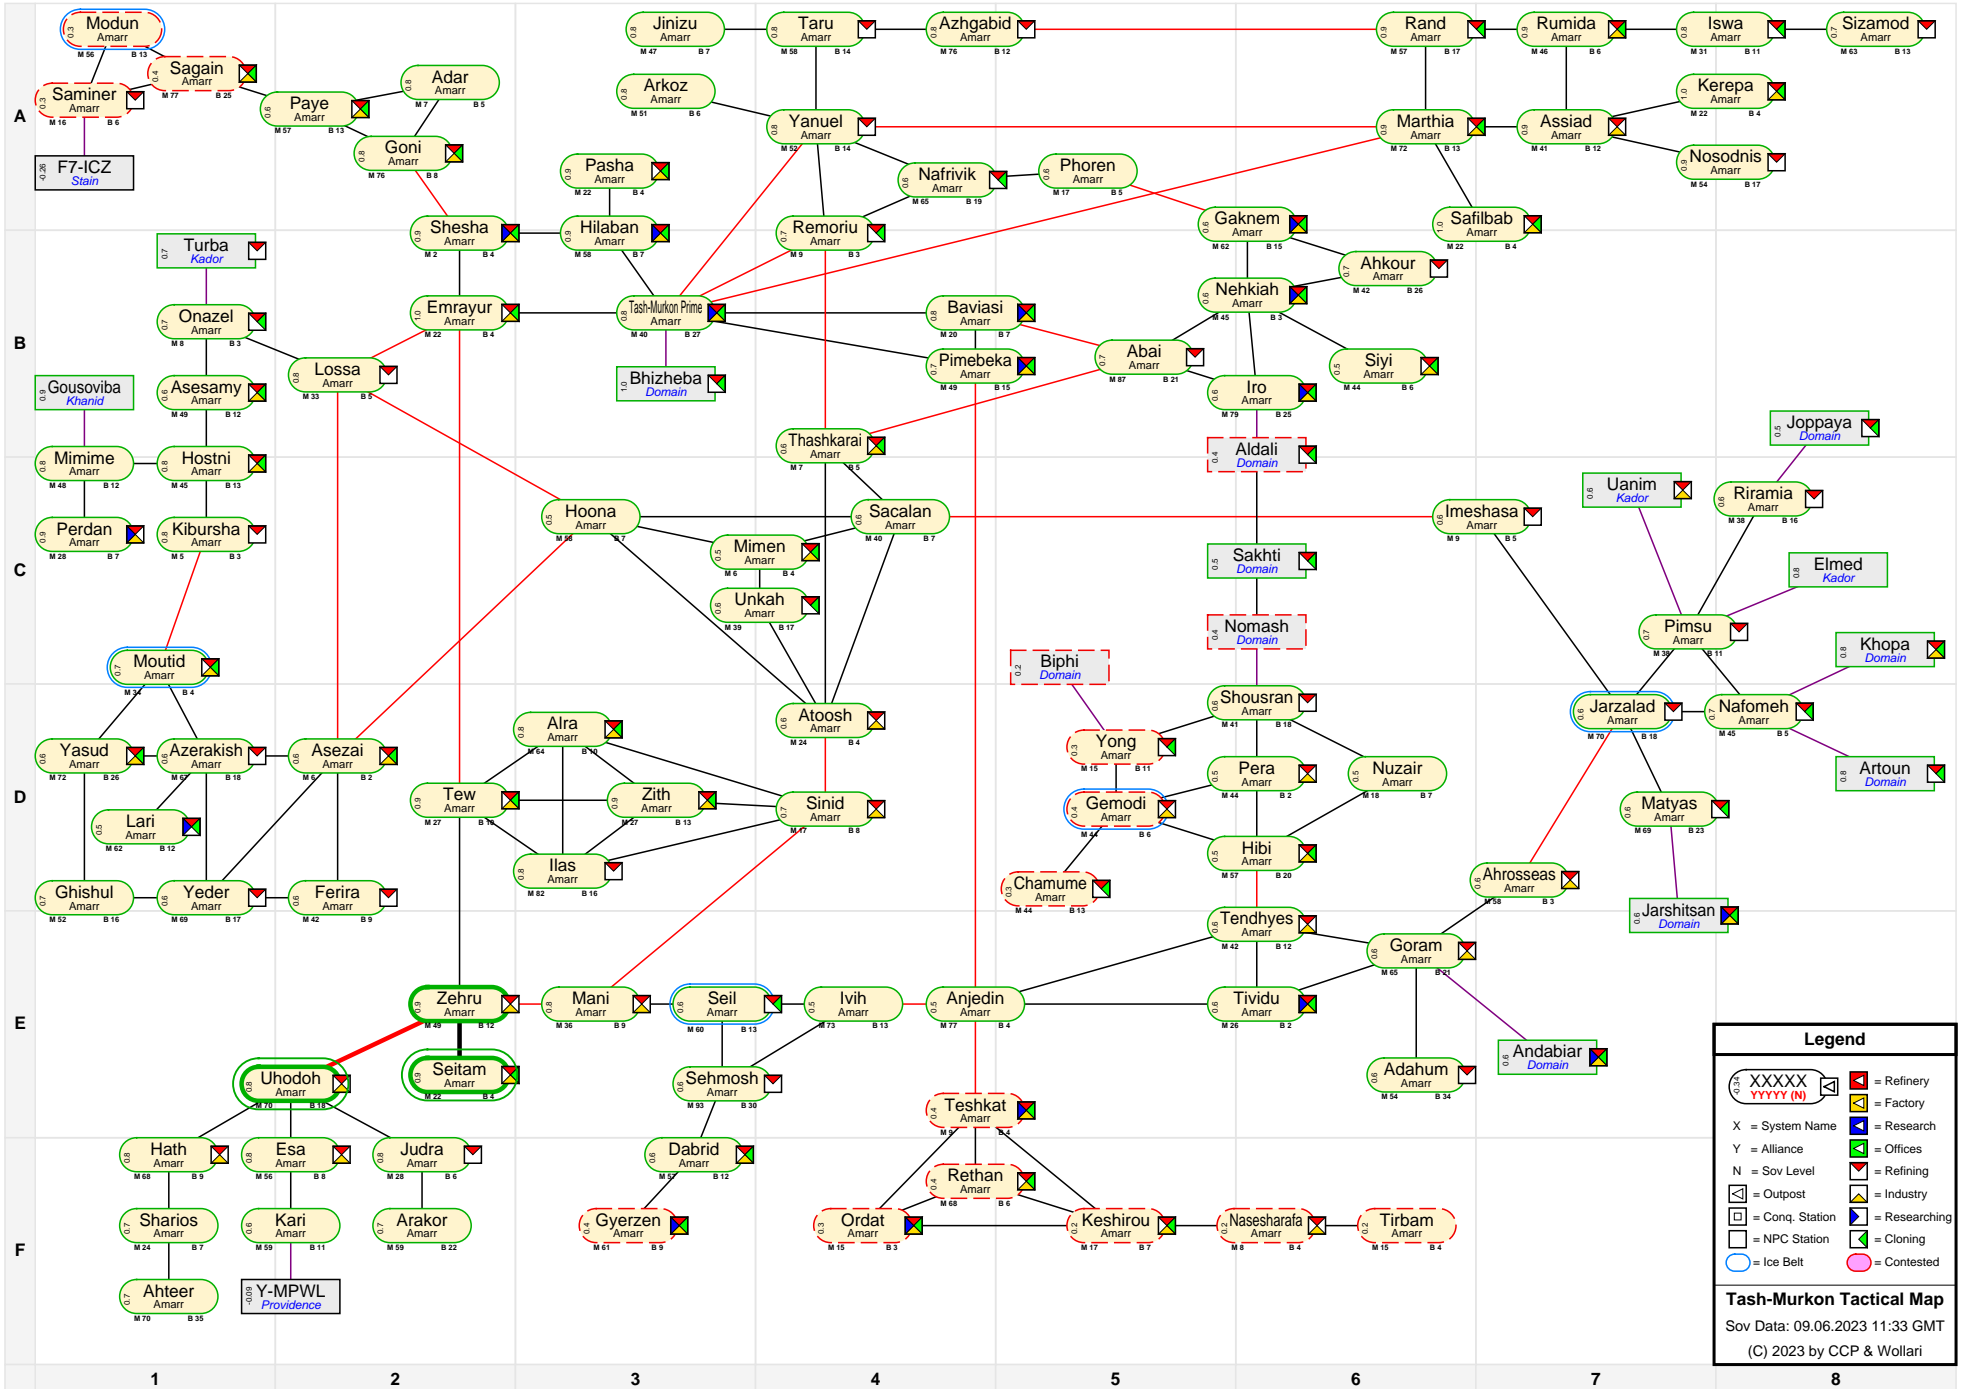

# Tash-Murkon Tactical Map

**Legend**

- XXXXX  
YYYY (N) = Refinery
- X = System Name
- Y = Alliance
- N = Sov Level
- [Icon] = Research
- [Icon] = Offices
- [Icon] = Refining
- [Icon] = Industry
- [Icon] = Conq. Station
- [Icon] = NPC Station
- [Icon] = Cloning
- [Icon] = Ice Belt
- [Icon] = Contested

**Tash-Murkon Tactical Map**  
 Sov Data: 09.06.2023 11:33 GMT  
 (C) 2023 by CCP & Wollari