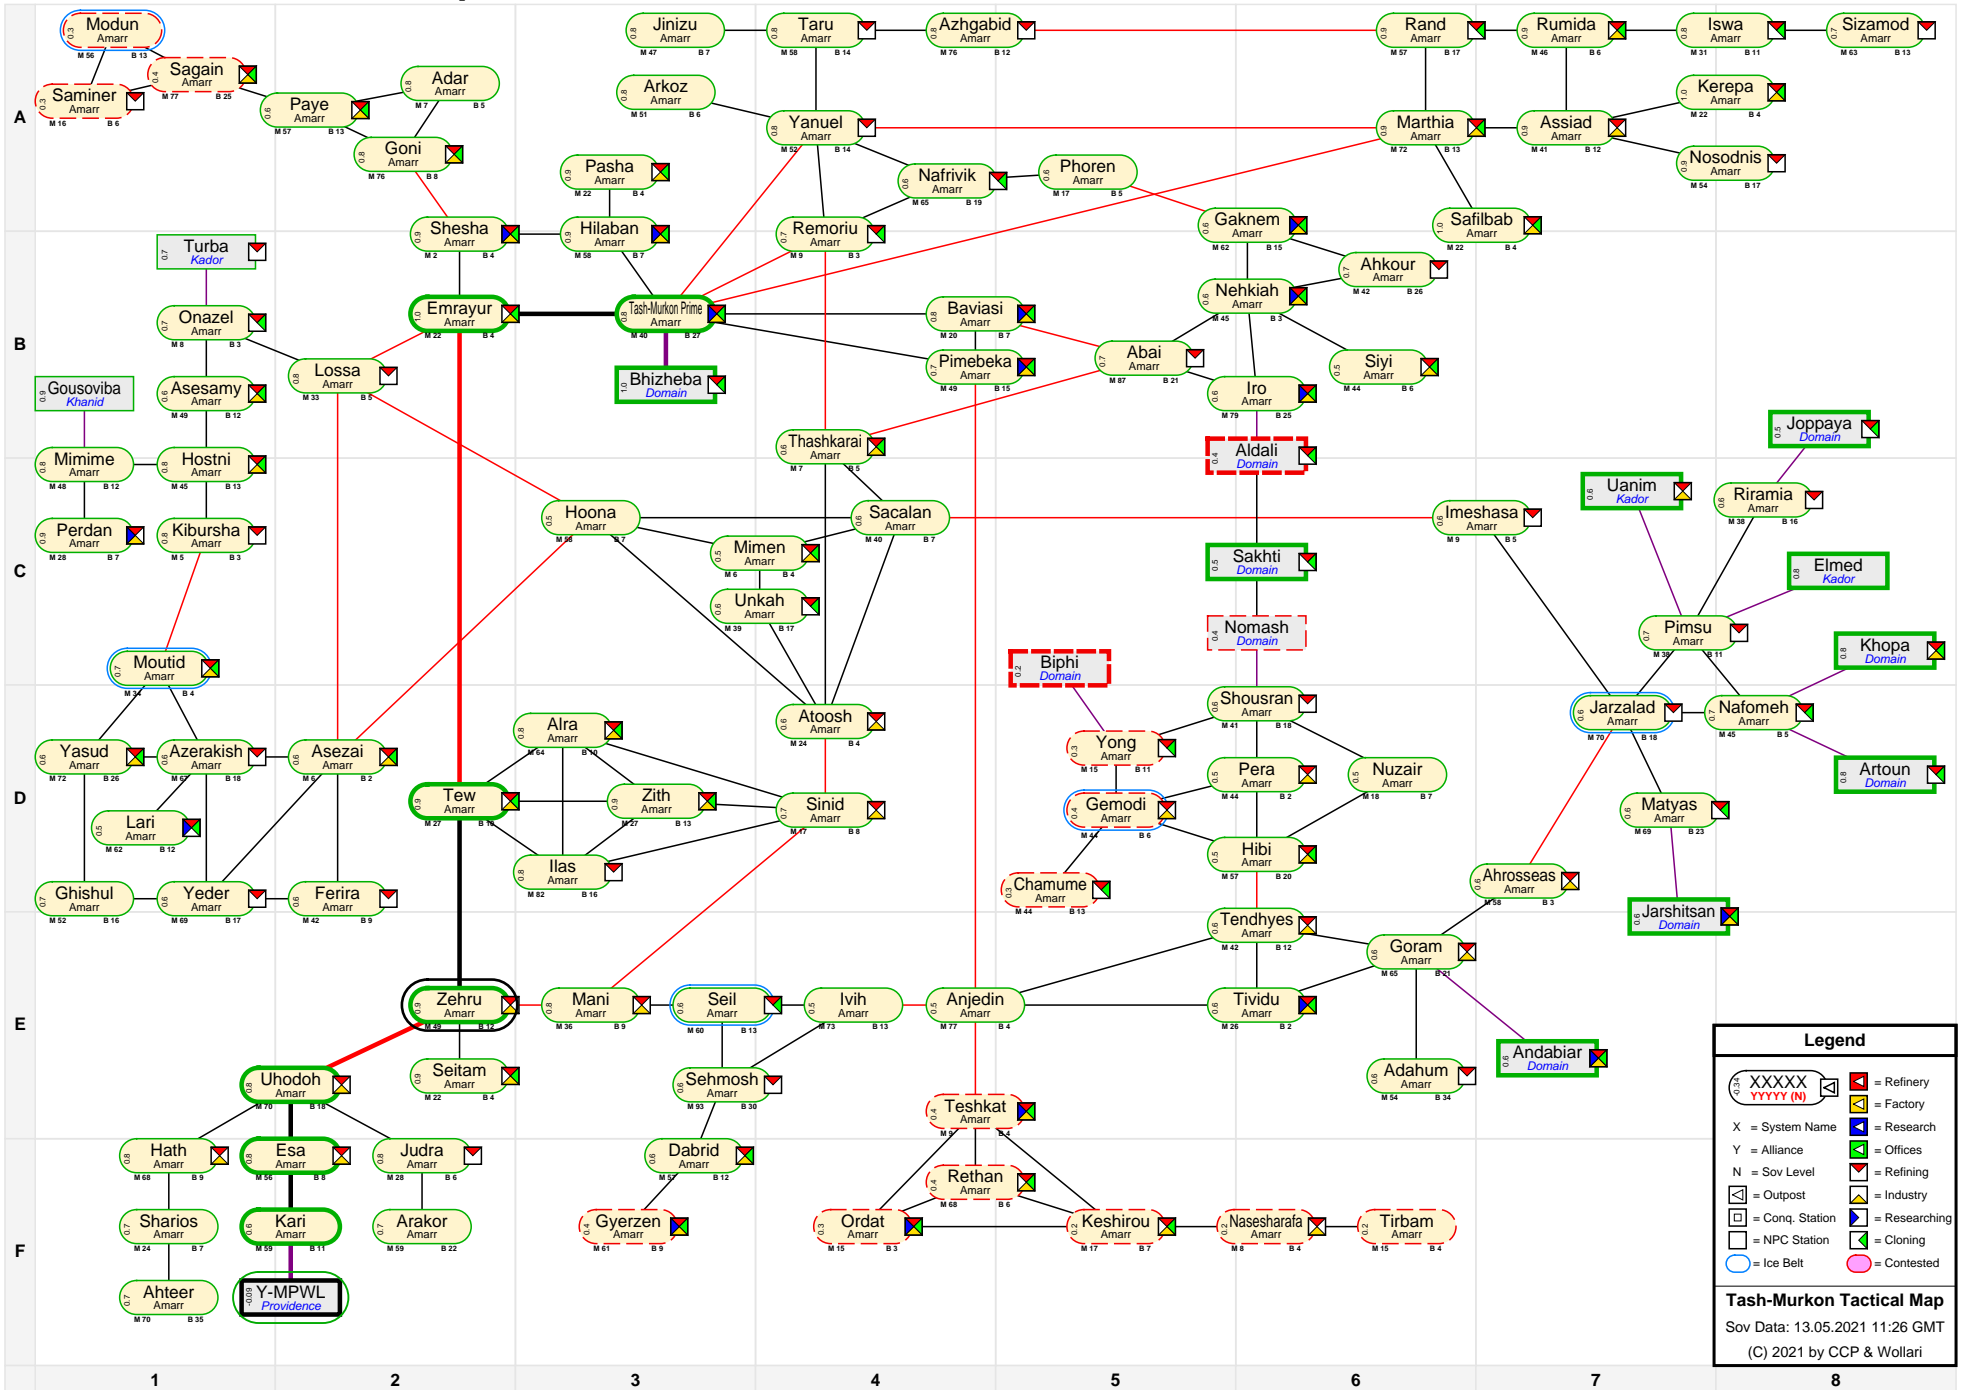

Tash-Murkon Tactical Map

Legend

- XXXXX (with icons) = Refinery
- YYYYY (with icon) = Factory
- X = System Name
- Y = Alliance
- N = Sov Level
- N (with icon) = Research
- (with icon) = Offices
- (with icon) = Refining
- (with icon) = Industry
- (with icon) = Conq. Station
- (with icon) = Researching
- (with icon) = NPC Station
- (with icon) = Cloning
- (with icon) = Ice Belt
- (with icon) = Contested

Tash-Murkon Tactical Map
 Sov Data: 13.05.2021 11:26 GMT
 (C) 2021 by CCP & Wollari