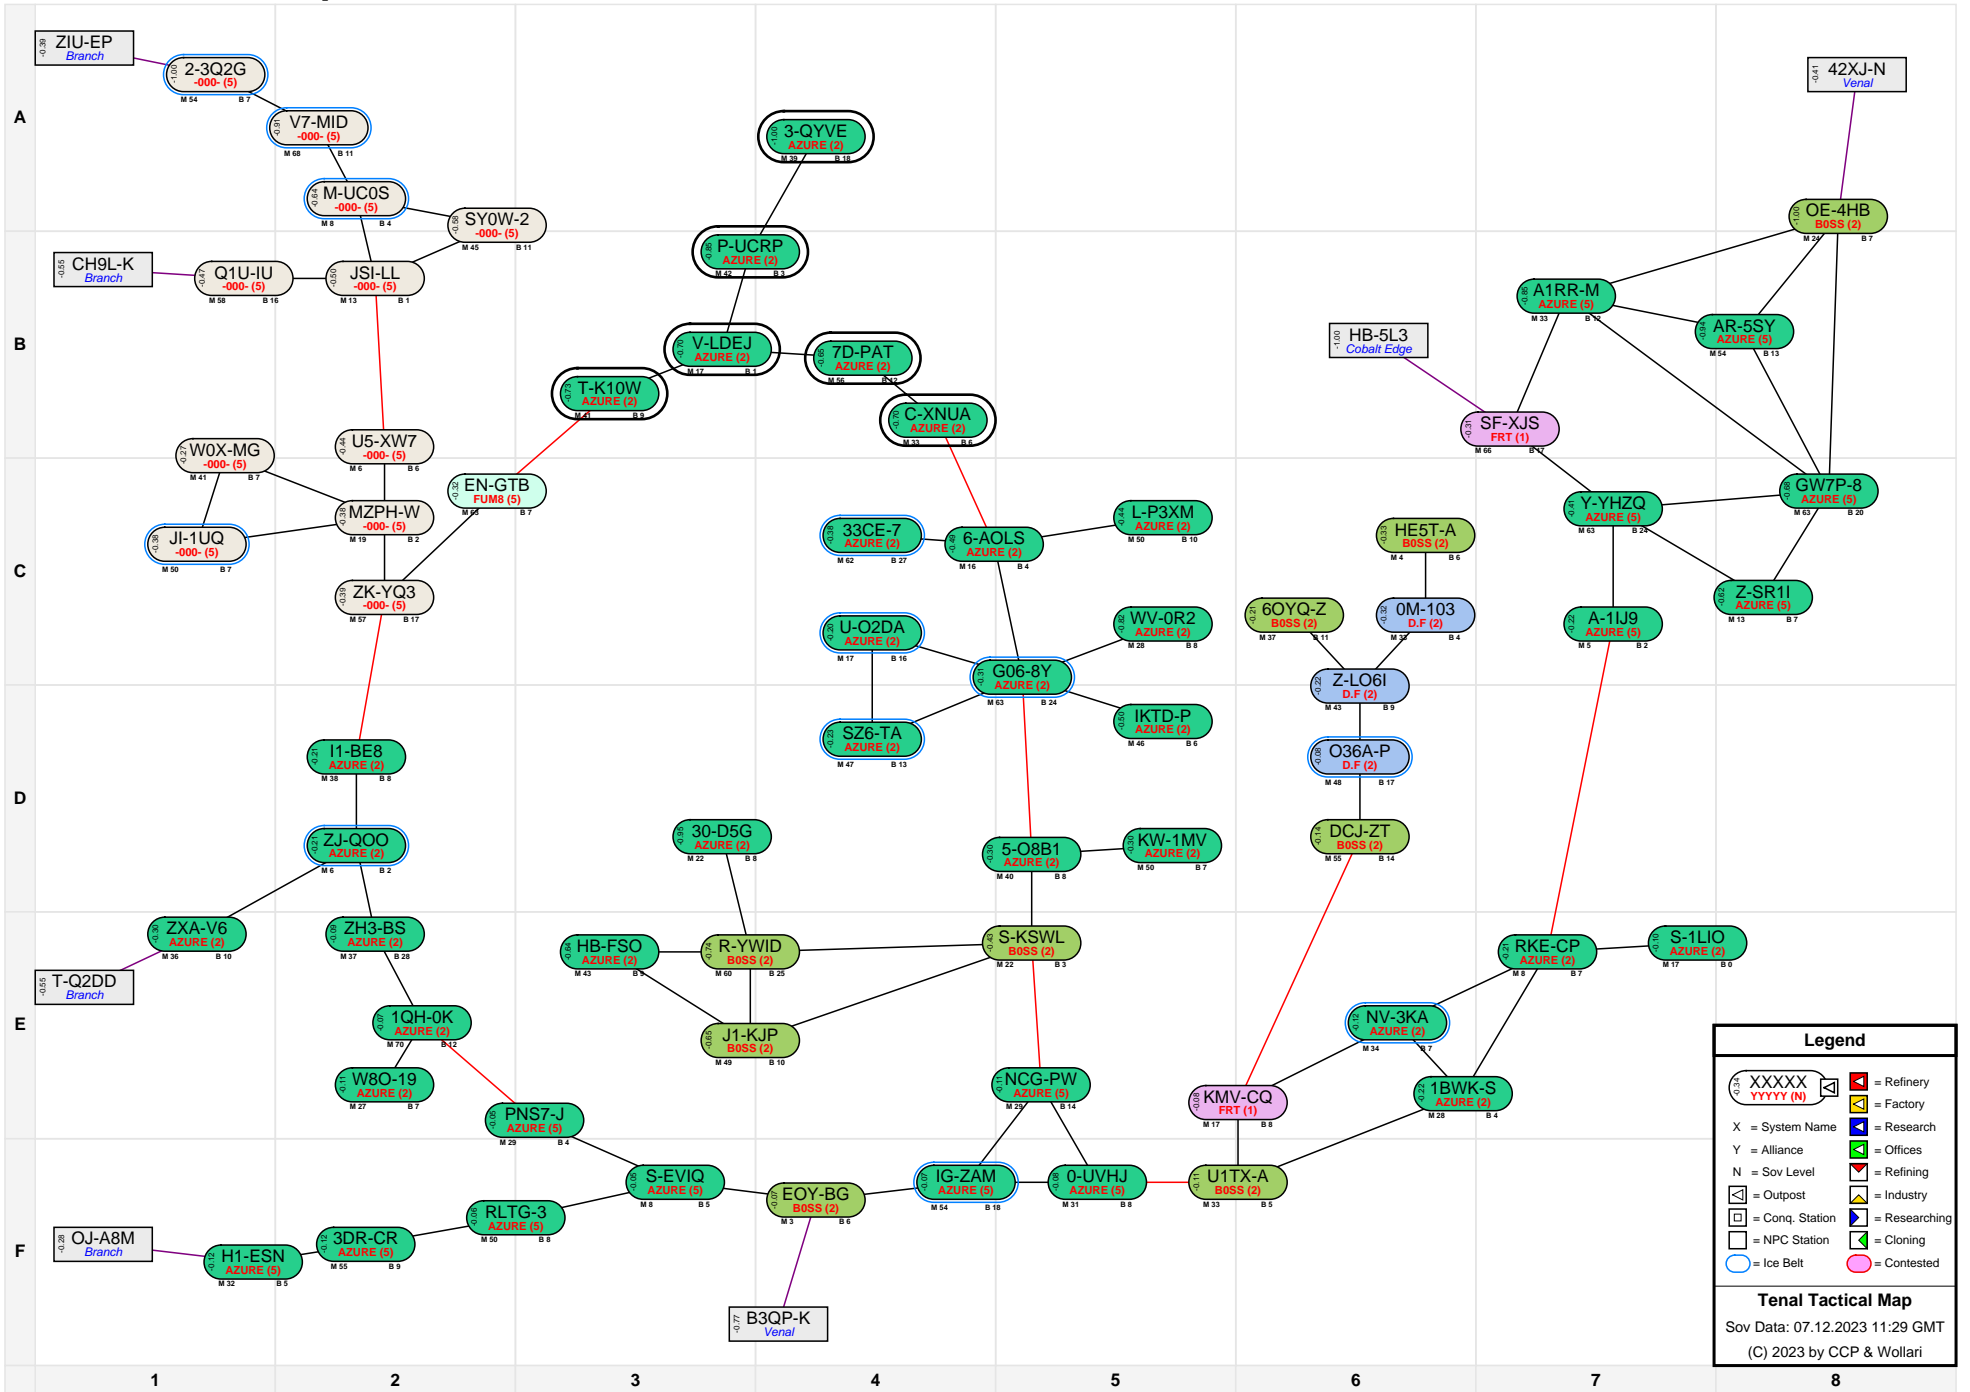

Tenal Tactical Map

Legend

- XXXXX (with icon) = Refinery
- YYYYY (N) (with icon) = Factory
- X = System Name
- Y = Alliance
- N = Sov Level
- [Icon] = Outpost
- [Icon] = Industry
- [Icon] = Conq. Station
- [Icon] = Researching
- [Icon] = NPC Station
- [Icon] = Cloning
- [Icon] = Contested

Tenal Tactical Map
 Sov Data: 07.12.2023 11:29 GMT
 (C) 2023 by CCP & Wollari