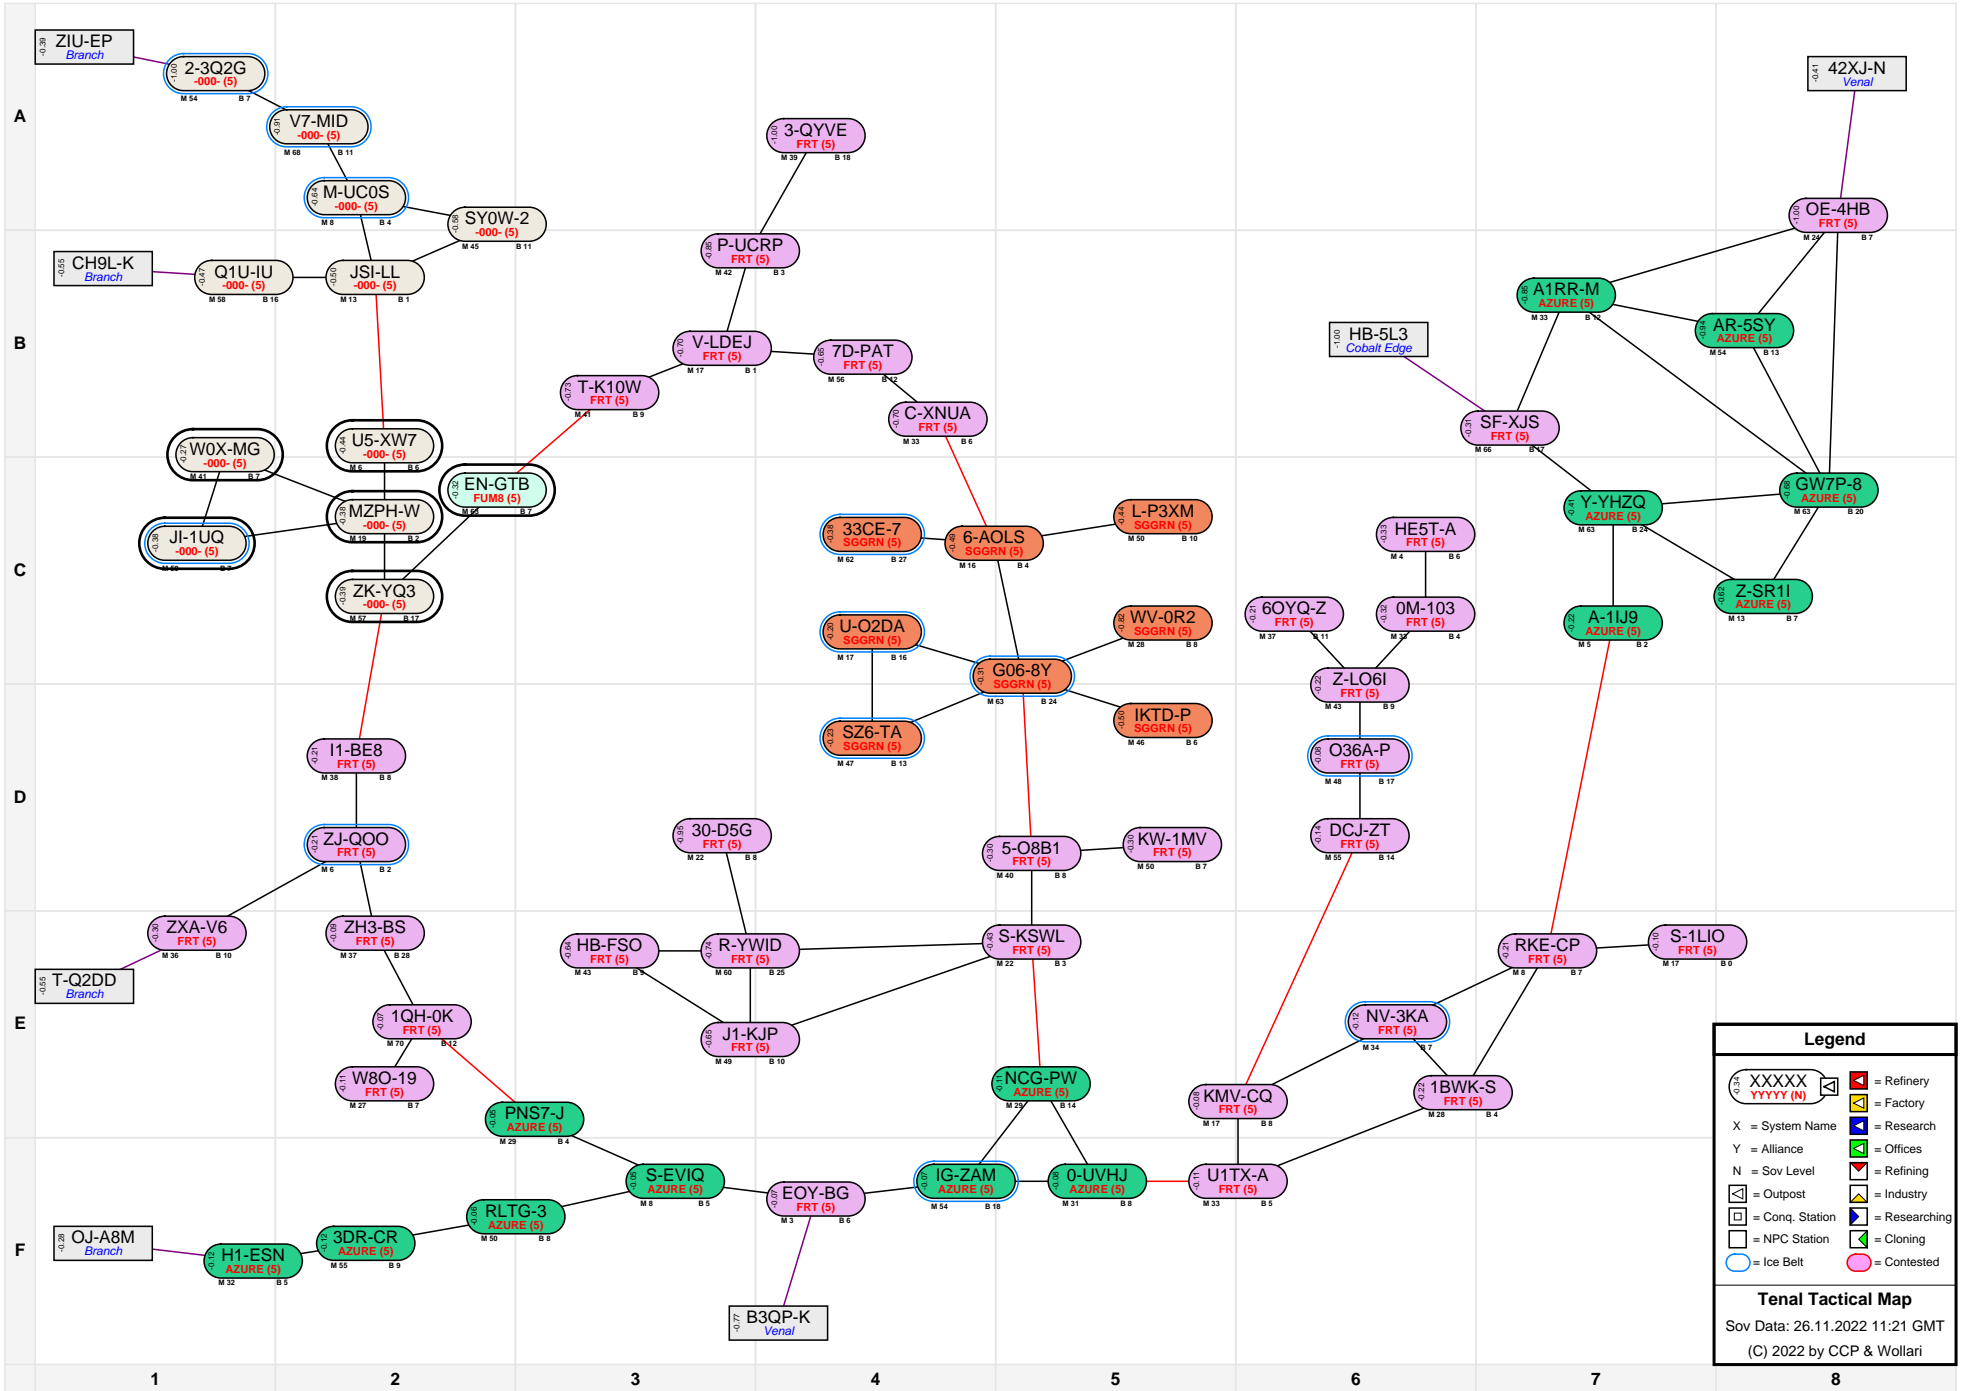

Tenal Tactical Map

Legend	
X = System Name	
Y = Alliance	
N = Sov Level	

Tenal Tactical Map
 Sov Data: 26.11.2022 11:21 GMT
 (C) 2022 by CCP & Wollari