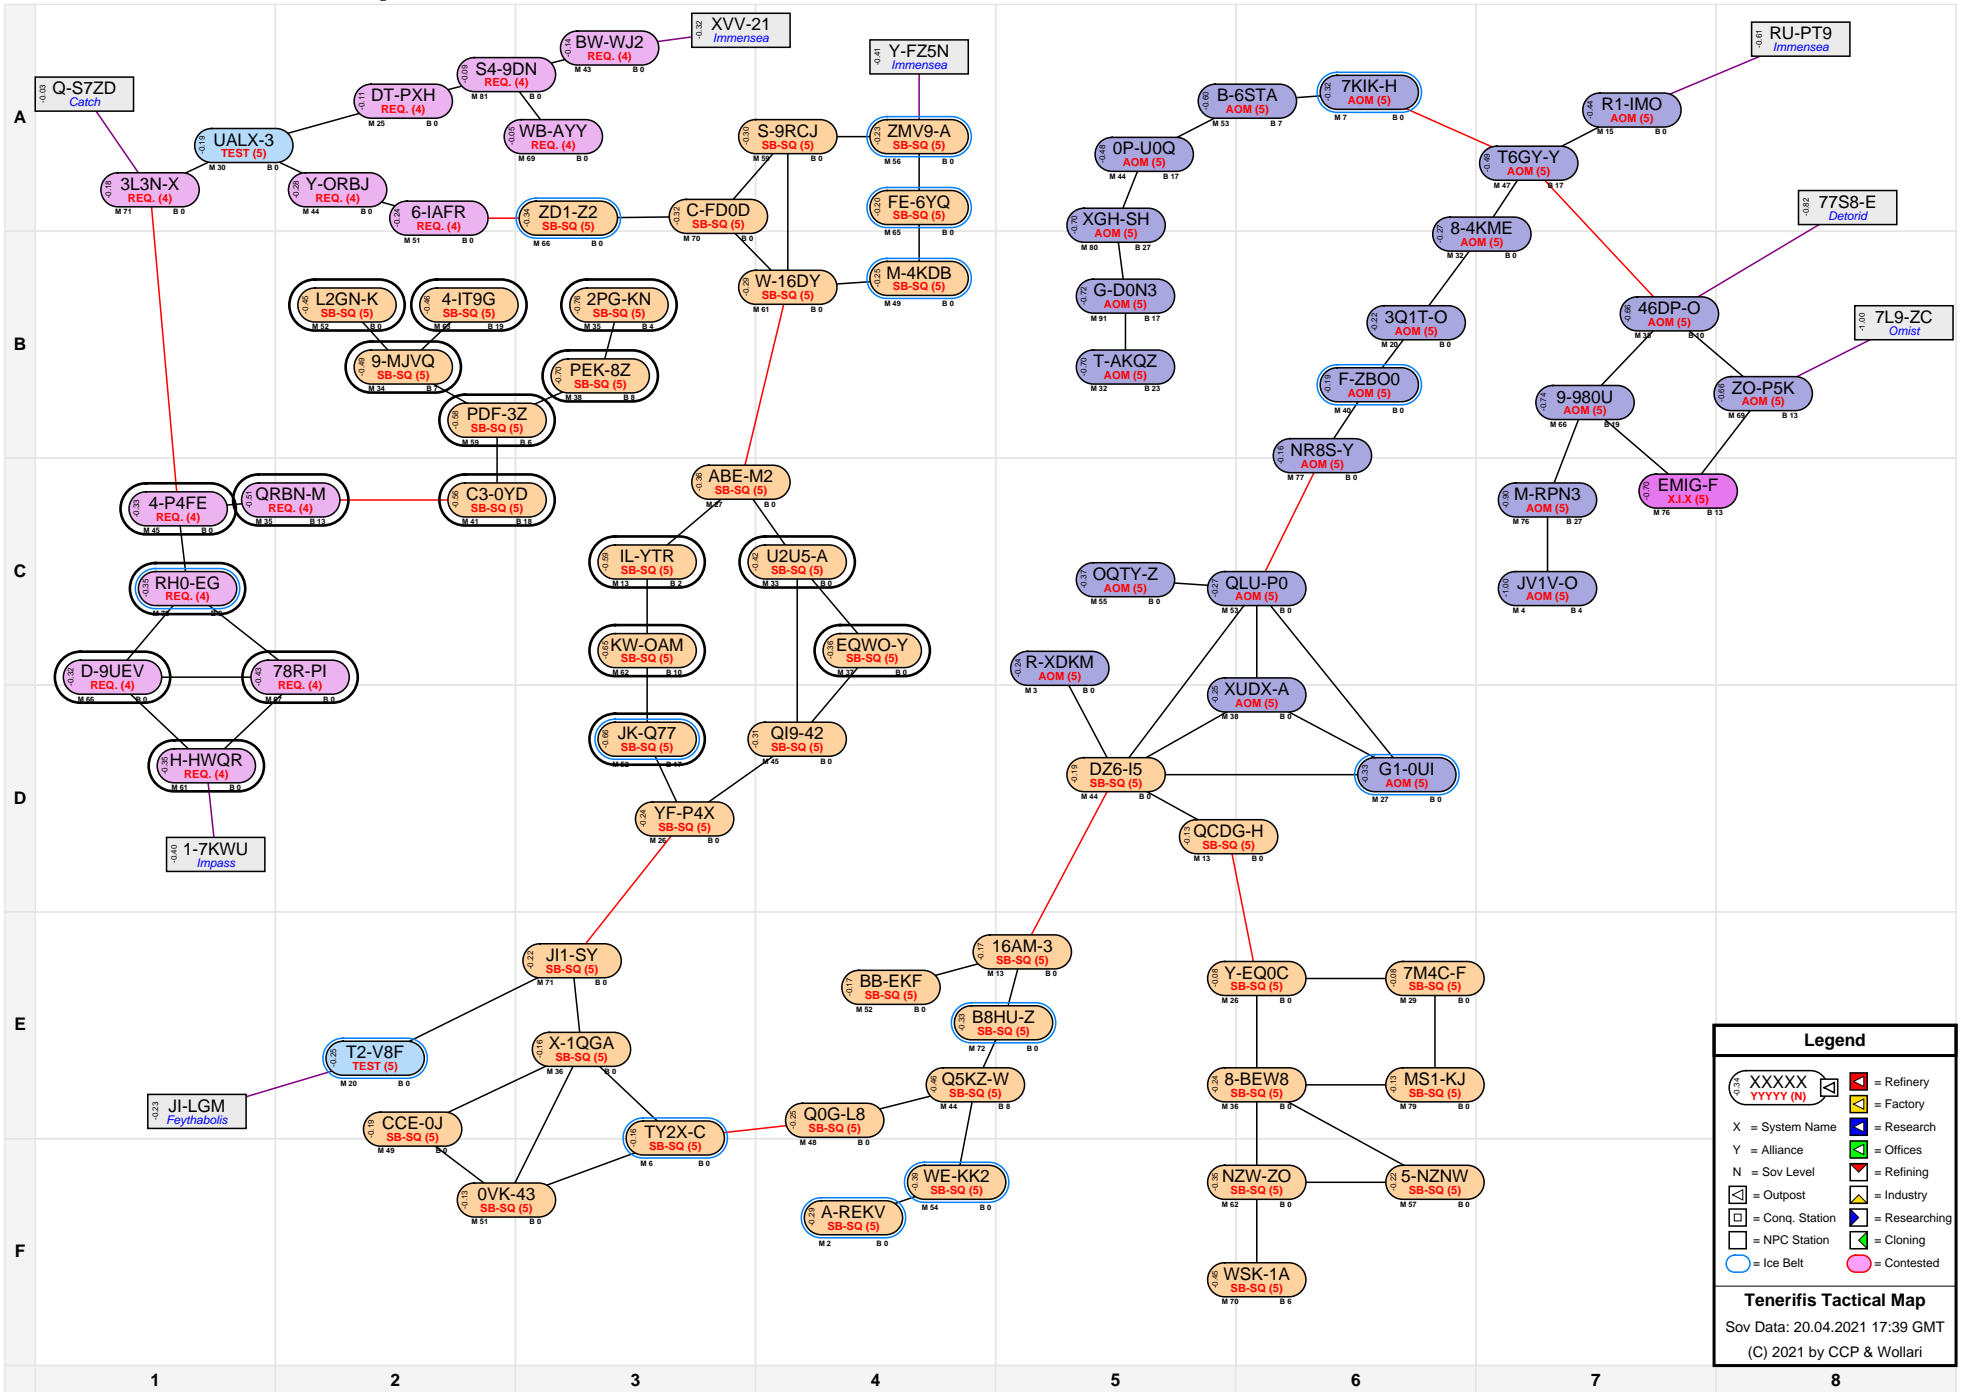

Tenerifis Tactical Map

Legend	
	= Refinery
	= Factory
	= Research
	= Offices
	= Refining
	= Industry
	= Outpost
	= Conq. Station
	= NPC Station
	= Ice Belt
	= Contested

Tenerifis Tactical Map
 Sov Data: 20.04.2021 17:39 GMT
 (C) 2021 by CCP & Wollari