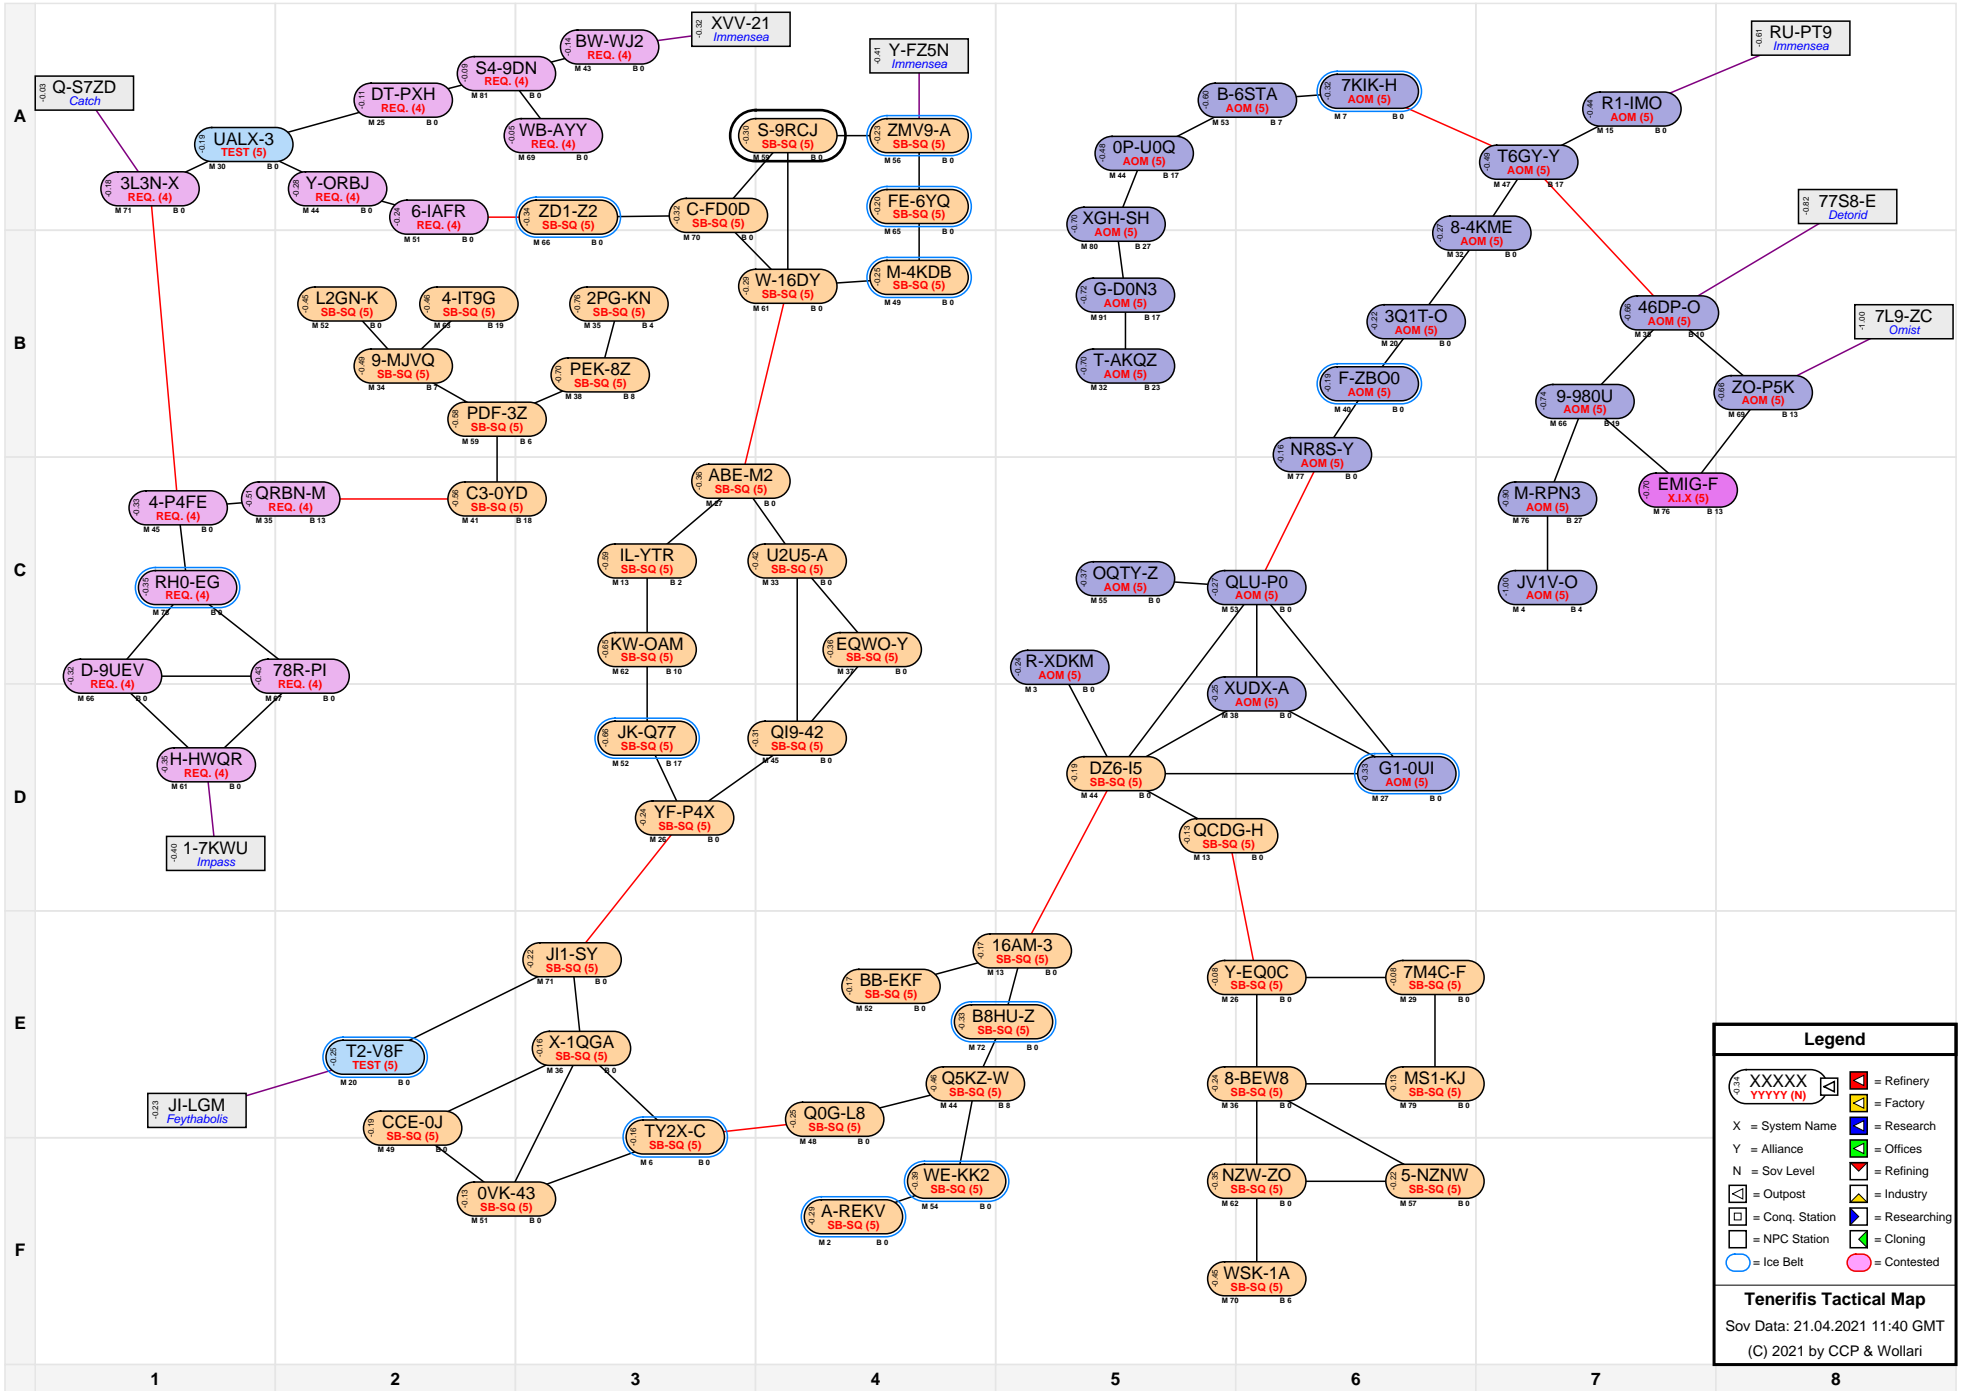

Tenerifis Tactical Map

Legend

- XXXXX (XXXXY (N)) = System Name
- X = Alliance
- Y = Sov Level
- N = Refining
- [Icon] = Outpost
- [Icon] = Conq. Station
- [Icon] = NPC Station
- [Icon] = Ice Belt
- [Icon] = Contested
- [Icon] = Refinery
- [Icon] = Factory
- [Icon] = Research
- [Icon] = Offices
- [Icon] = Industry

Tenerifis Tactical Map
 Sov Data: 21.04.2021 11:40 GMT
 (C) 2021 by CCP & Wollari