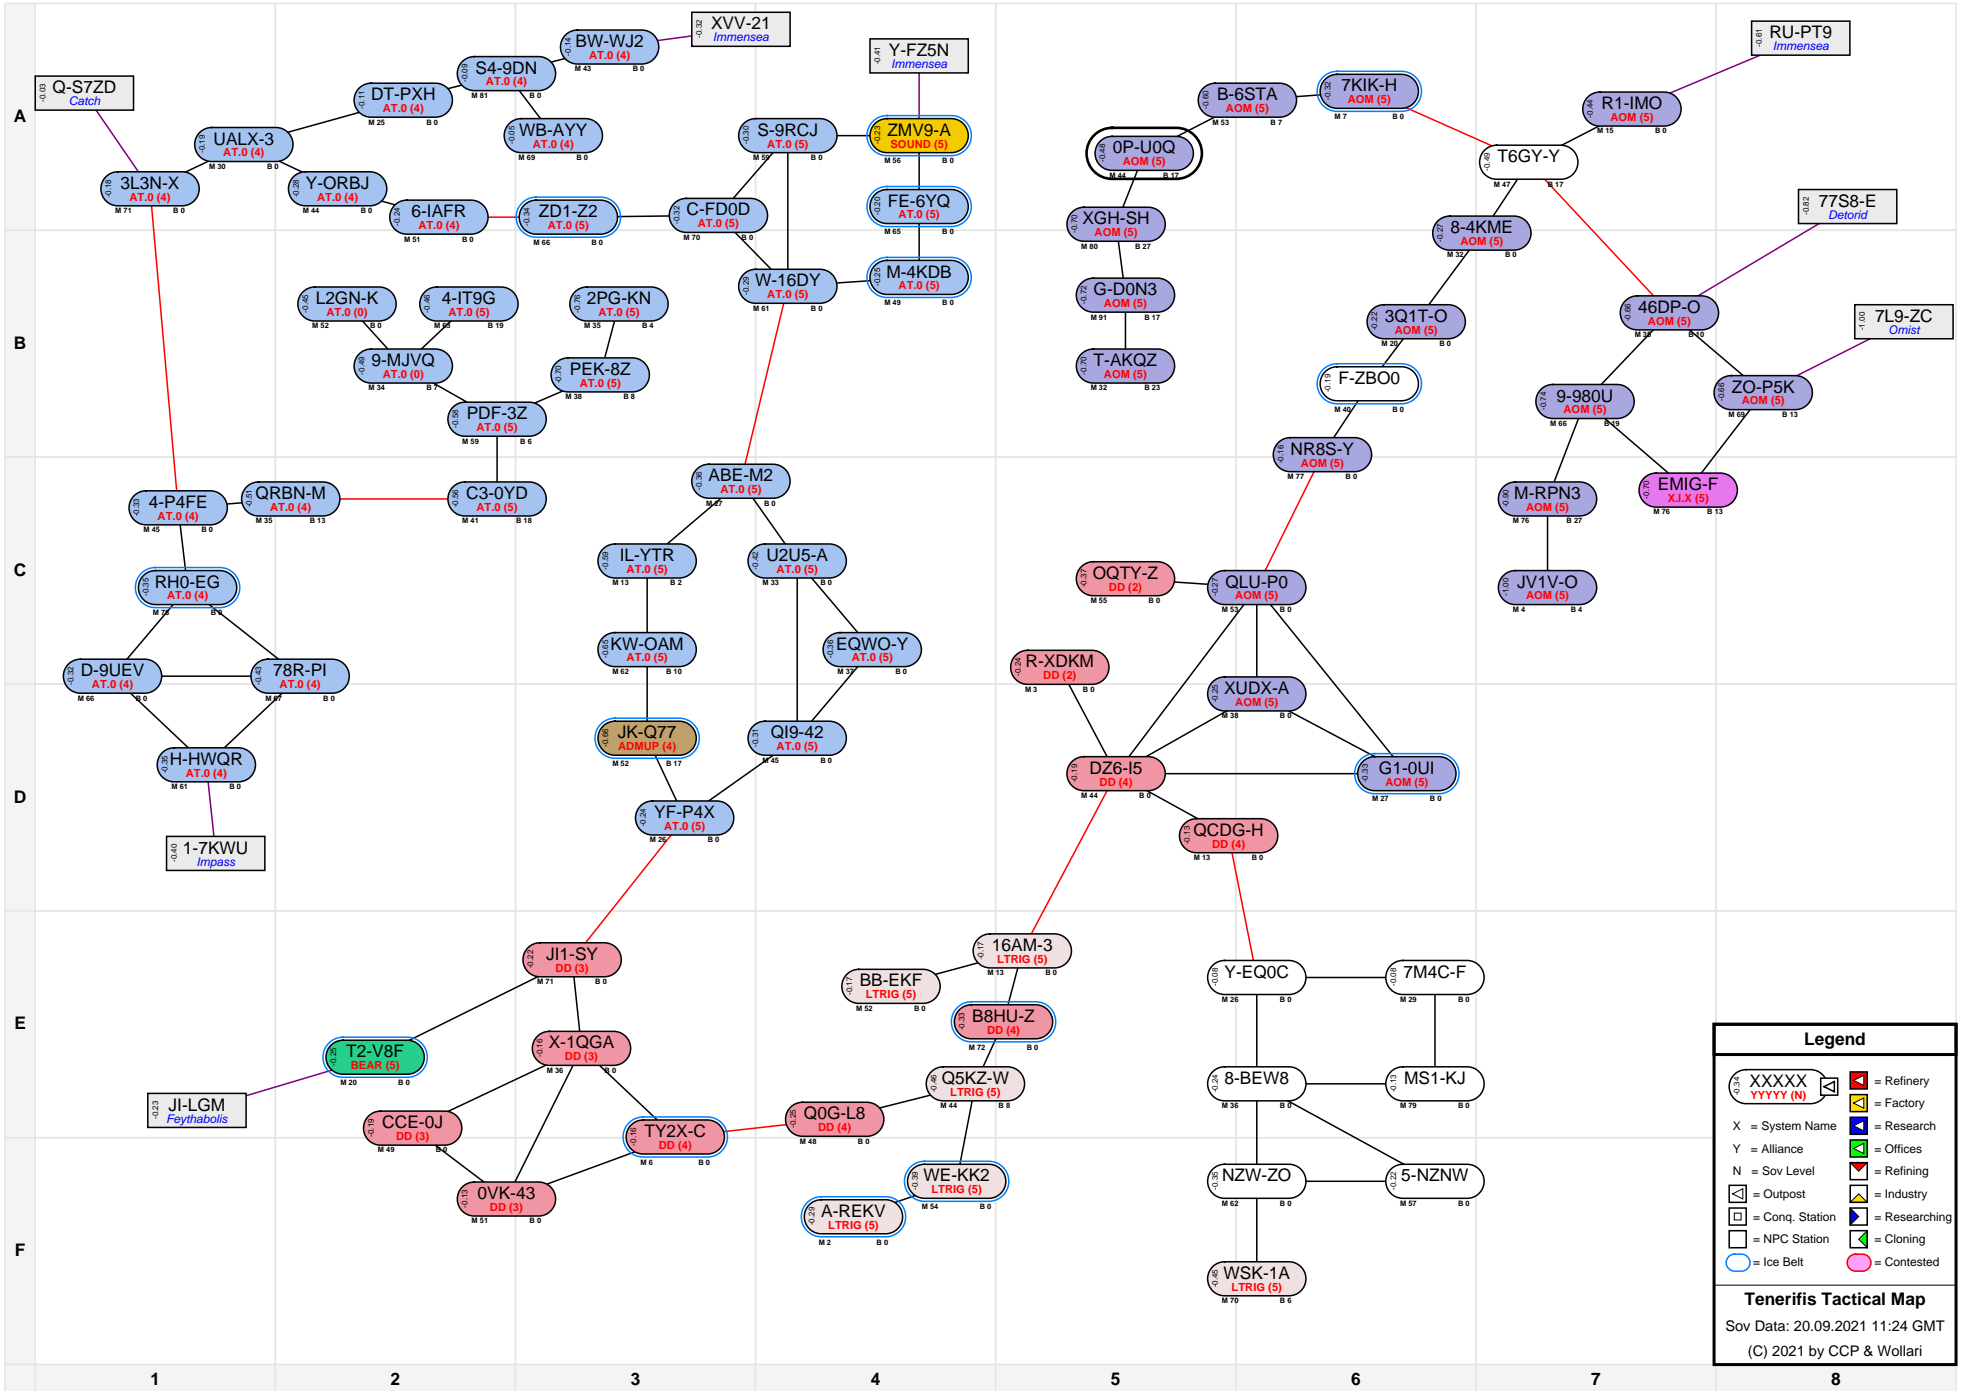

# Tenerifis Tactical Map

**Legend**

- XXXXX YYYYY (N) = Refinery
- X = System Name
- Y = Alliance
- N = Sov Level
- Outpost = Outpost
- Conq. Station = Conq. Station
- NPC Station = NPC Station
- Ice Belt = Ice Belt
- Contested = Contested
- Factory = Factory
- Research = Research
- Offices = Offices
- Refining = Refining
- Industry = Industry
- Researching = Researching
- Cloning = Cloning

**Tenerifis Tactical Map**  
 Sov Data: 20.09.2021 11:24 GMT  
 (C) 2021 by CCP & Wollari