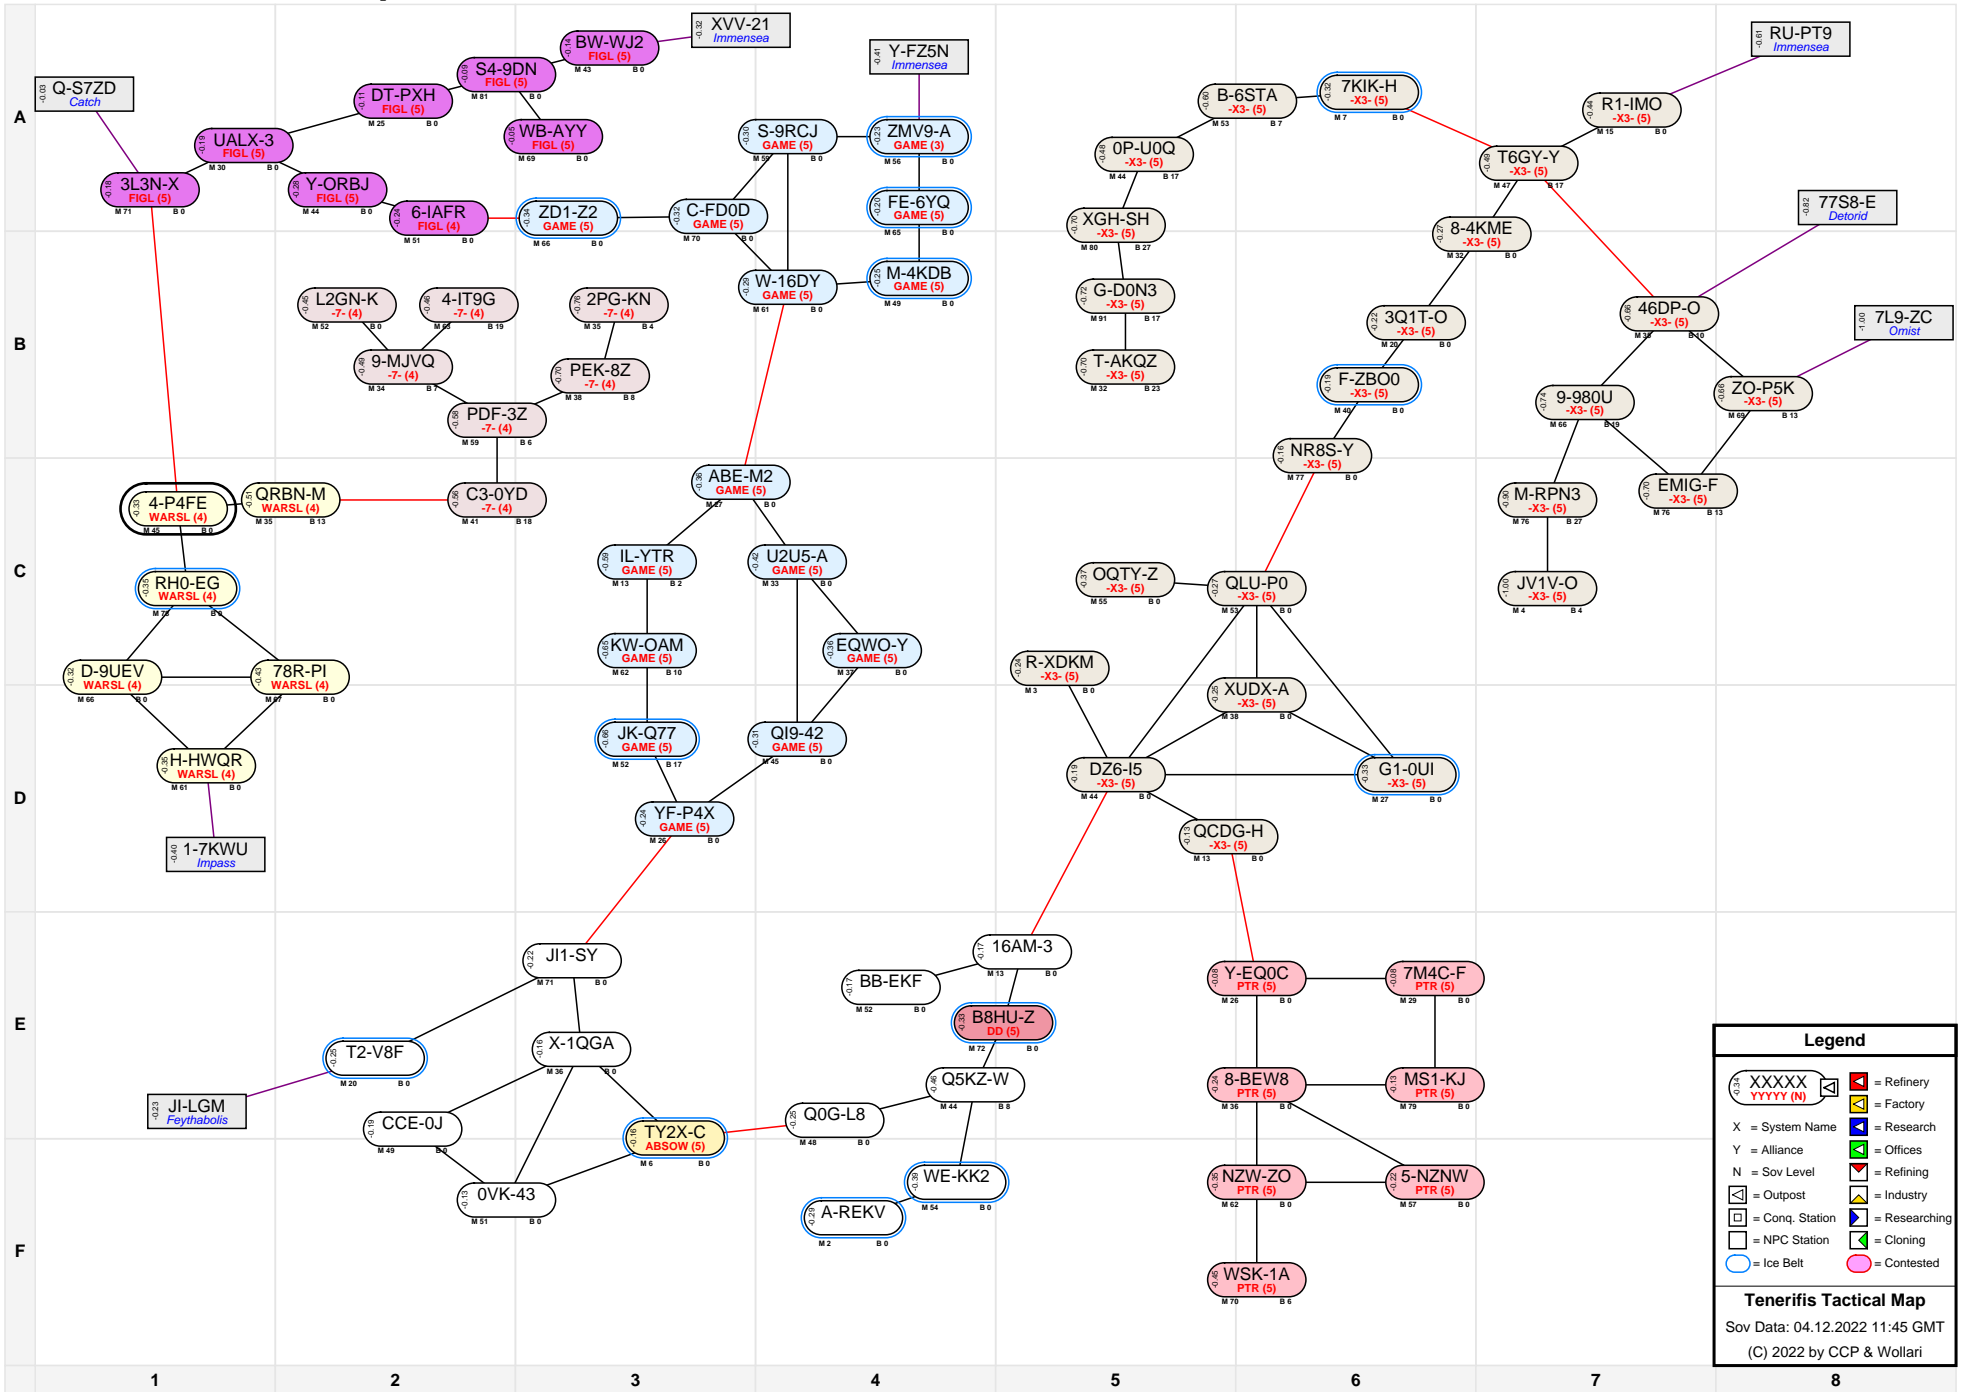

Tenerifis Tactical Map

Legend

- = Refinery
- = Factory
- = Research
- = Offices
- = Refining
- = Industry
- = Conq. Station
- = NPC Station
- = Ice Belt
- = Contested

Tenerifis Tactical Map
 Sov Data: 04.12.2022 11:45 GMT
 (C) 2022 by CCP & Wollari