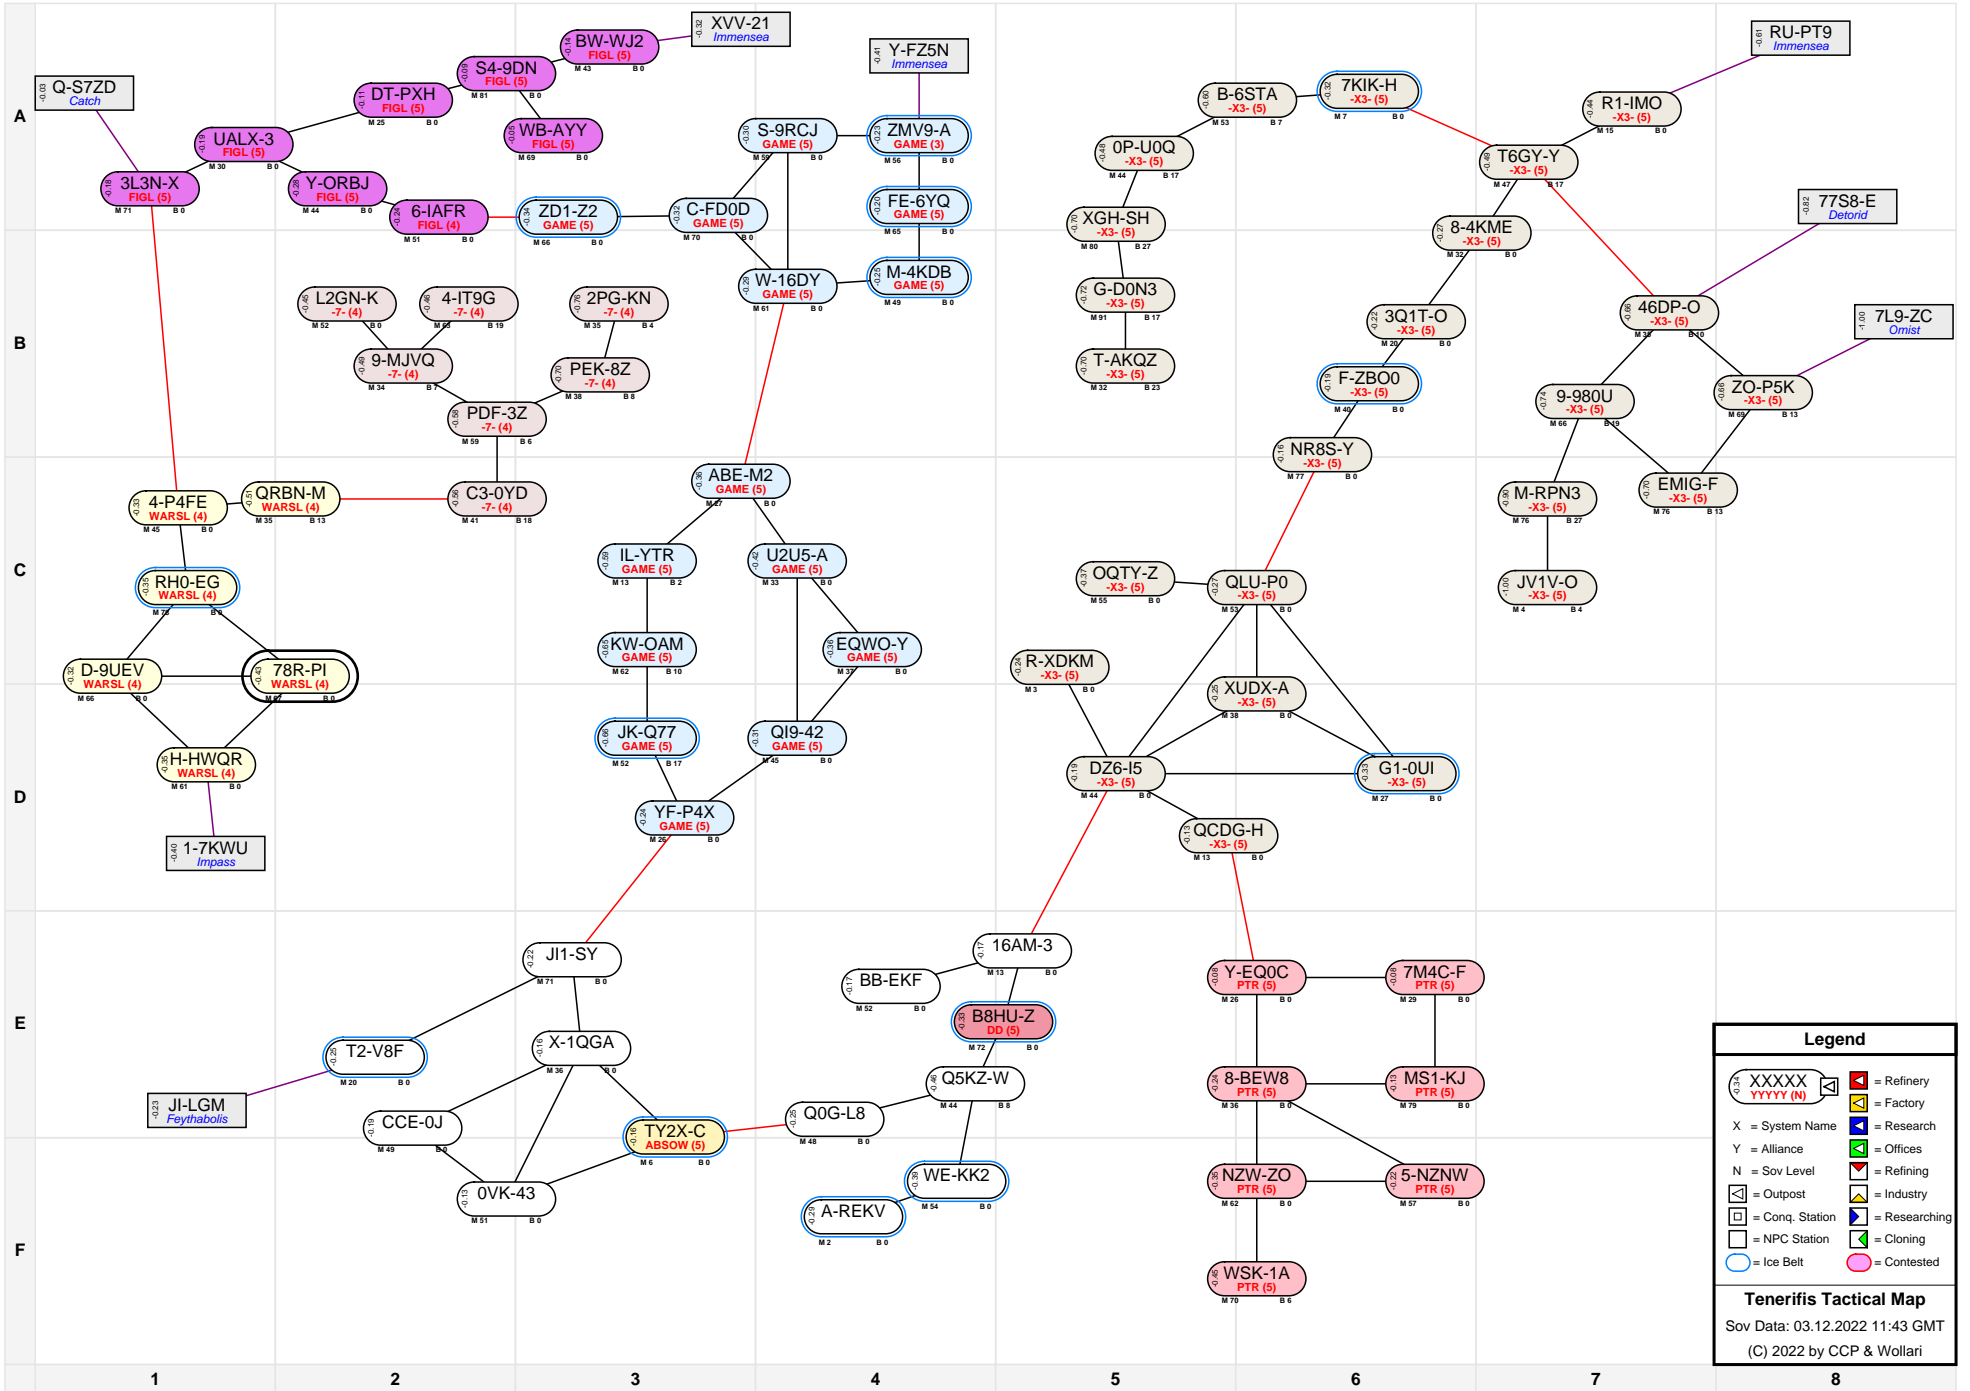

Tenerifis Tactical Map

Legend	
	= Refinery
	= Factory
	= Research
	= Offices
	= Refining
	= Industry
	= Outpost
	= Conq. Station
	= Researching
	= NPC Station
	= Cloning
	= Ice Belt
	= Contested

Tenerifis Tactical Map
 Sov Data: 03.12.2022 11:43 GMT
 (C) 2022 by CCP & Wollari