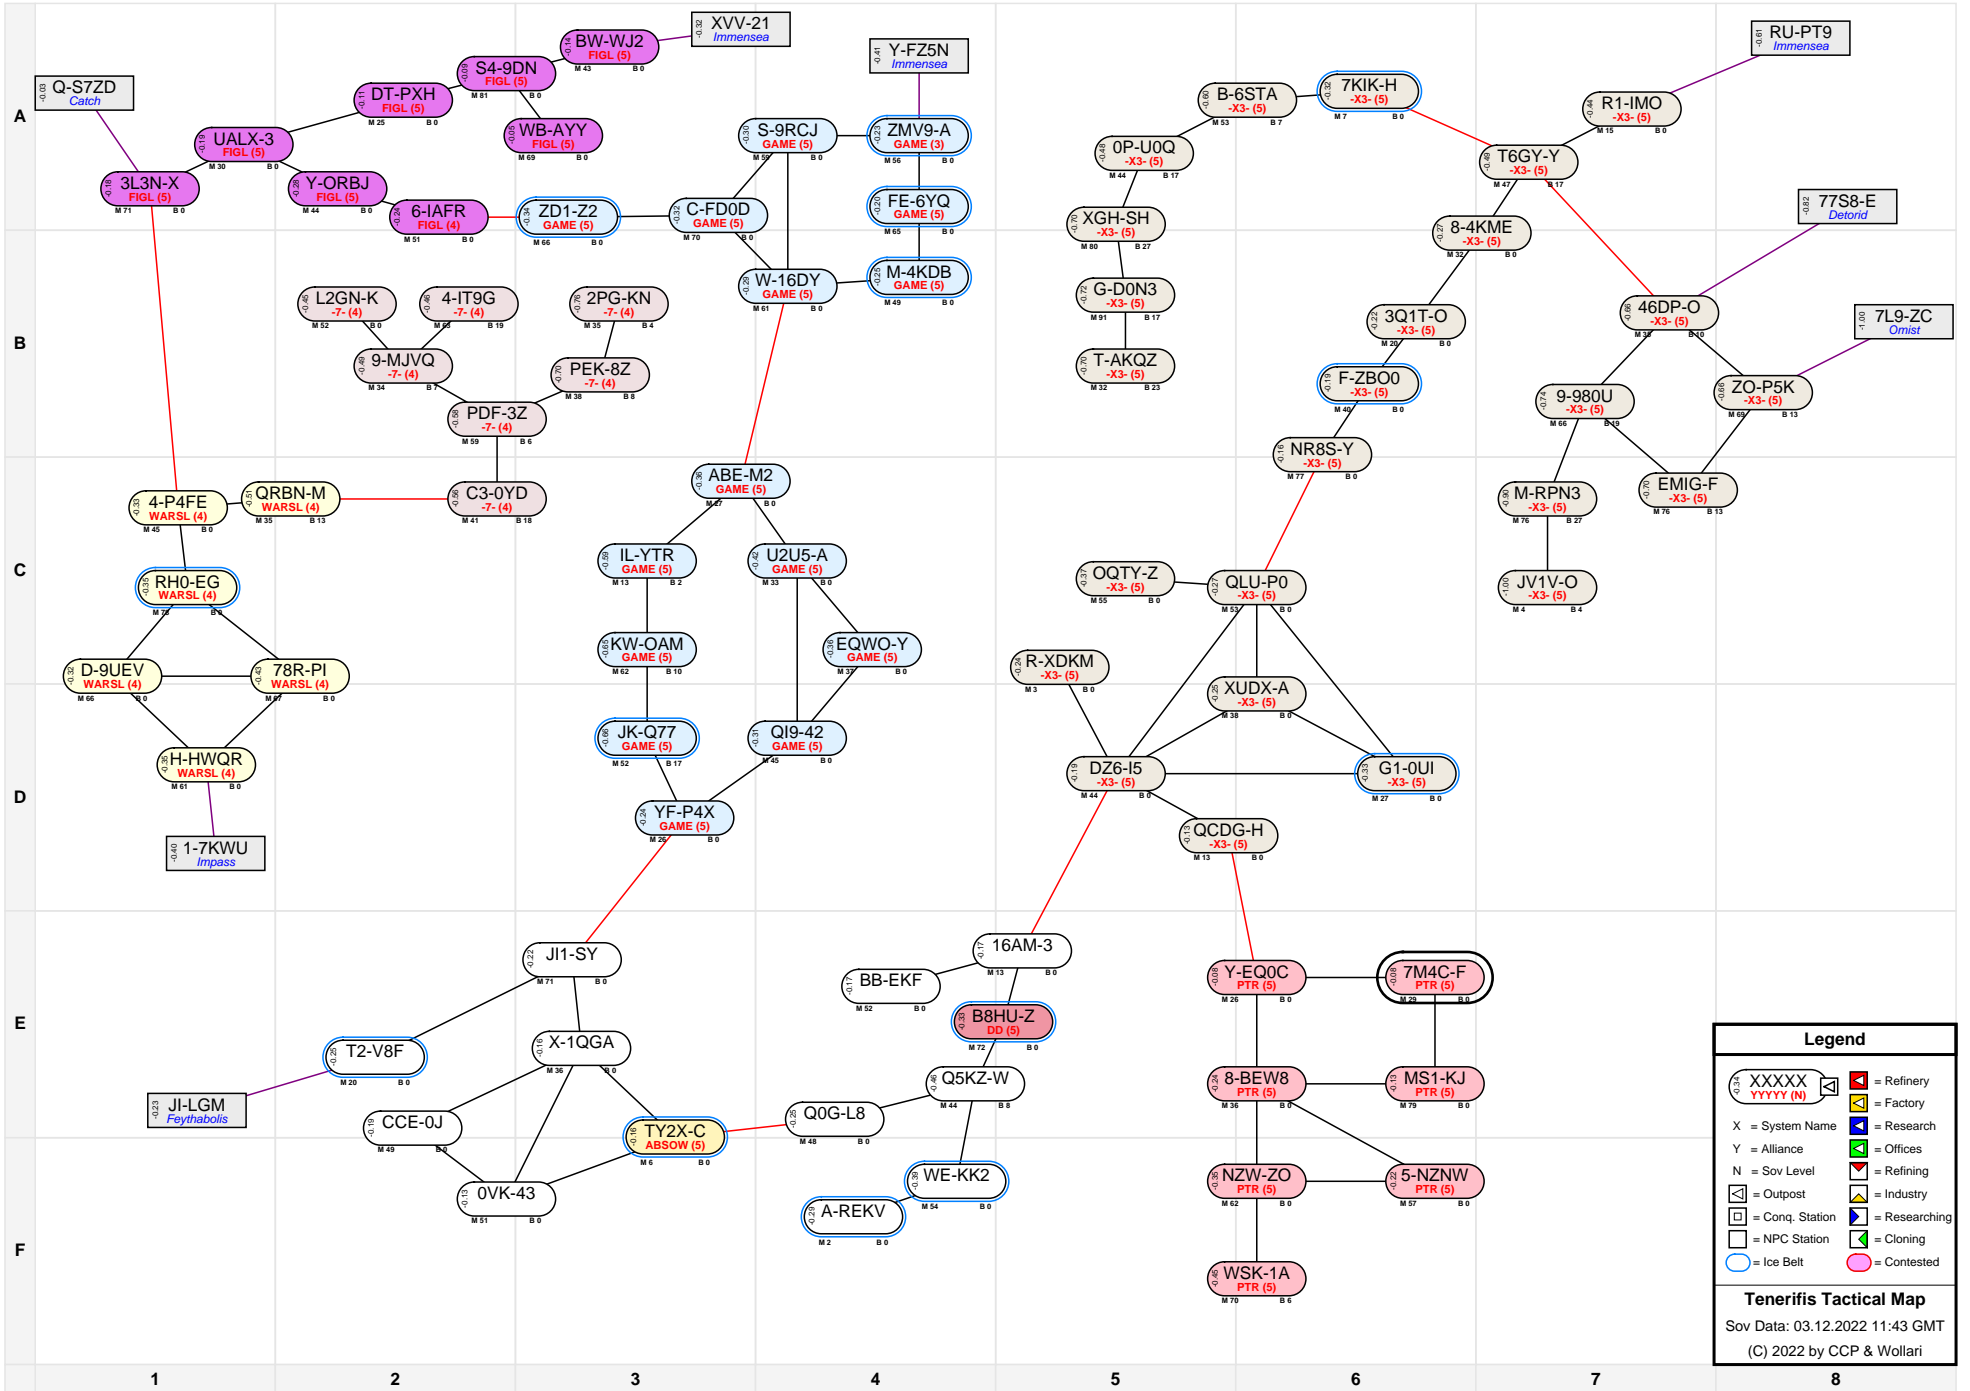

Tenerifis Tactical Map

Legend	
	= Refinery
	= Factory
	= Research
	= Offices
	= Refining
	= Industry
	= Outpost
	= Conq. Station
	= NPC Station
	= Ice Belt
	= Contested

Tenerifis Tactical Map
 Sov Data: 03.12.2022 11:43 GMT
 (C) 2022 by CCP & Wollari